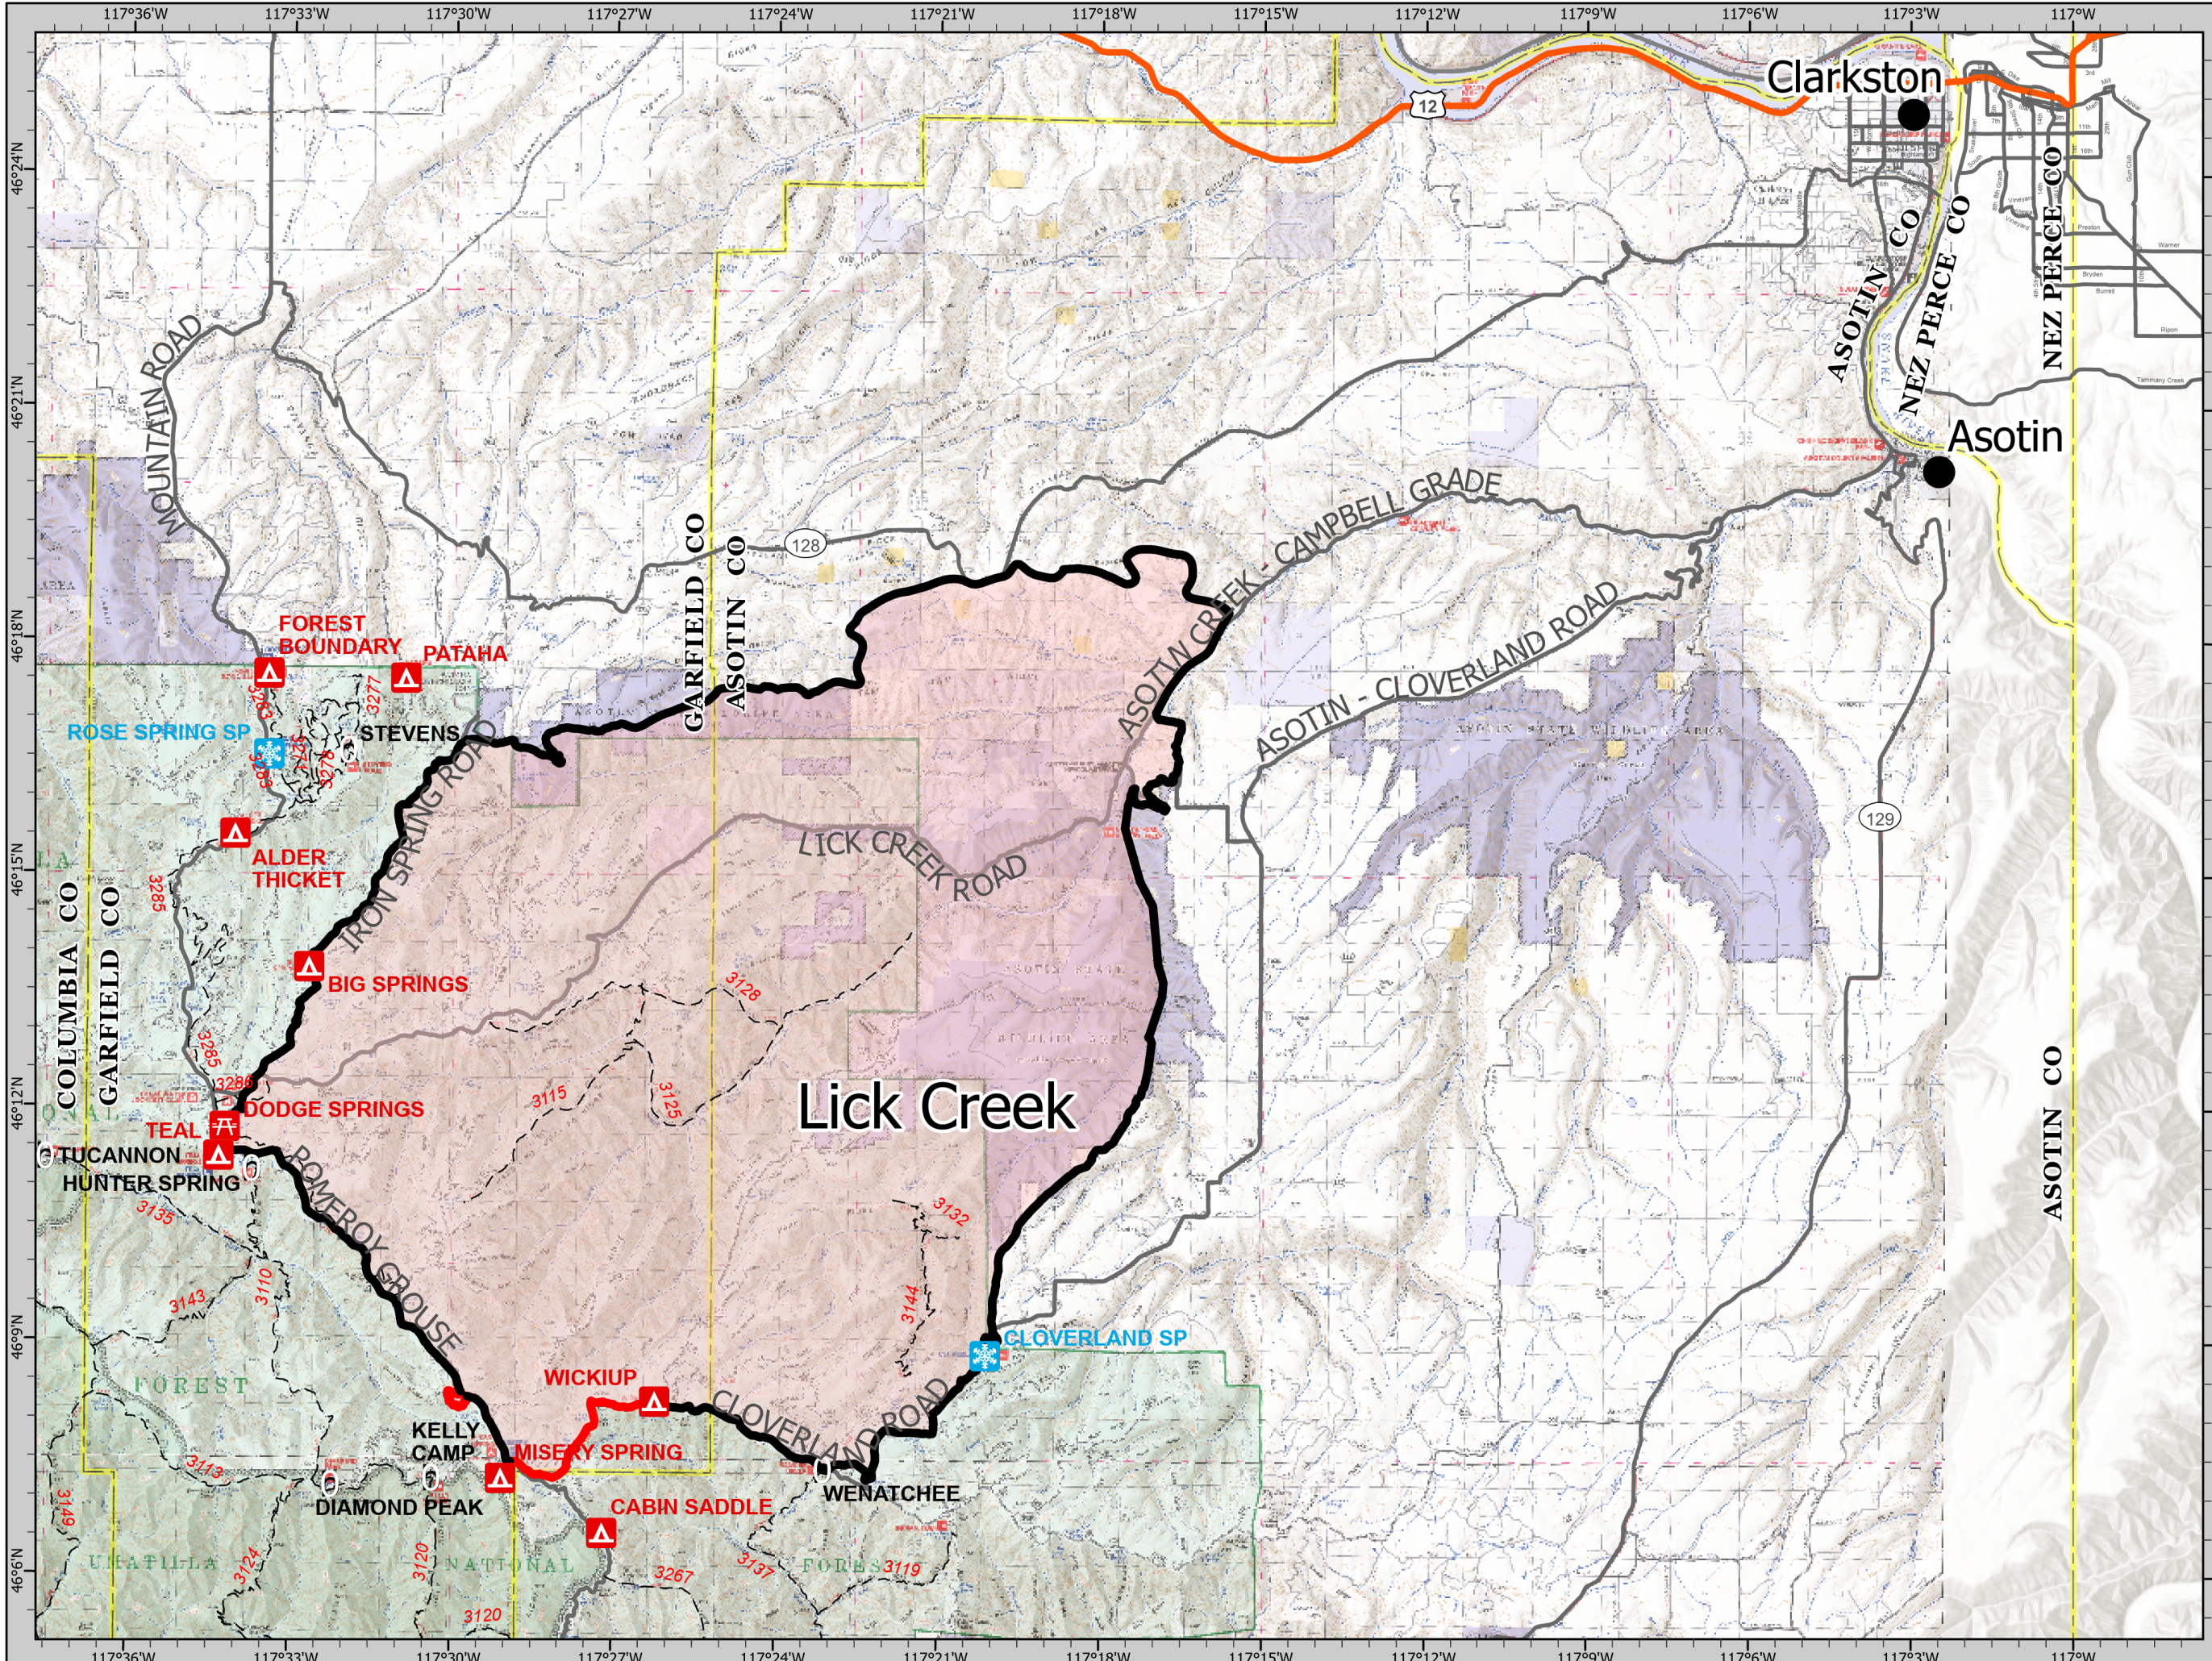

PUBLIC INFORMATION

Lick Creek

OR-UMF-000658

8/4/21

- Fire Perimeter
- Contained Line
- Highway
- Major Road
- Local Road
- Forest Roads
- Trail
- County or Equivalent
- Campground
- Trailhead
- Picnic Site
- Snowpark
- Cities

1145,000 NAD83 UTM 11N