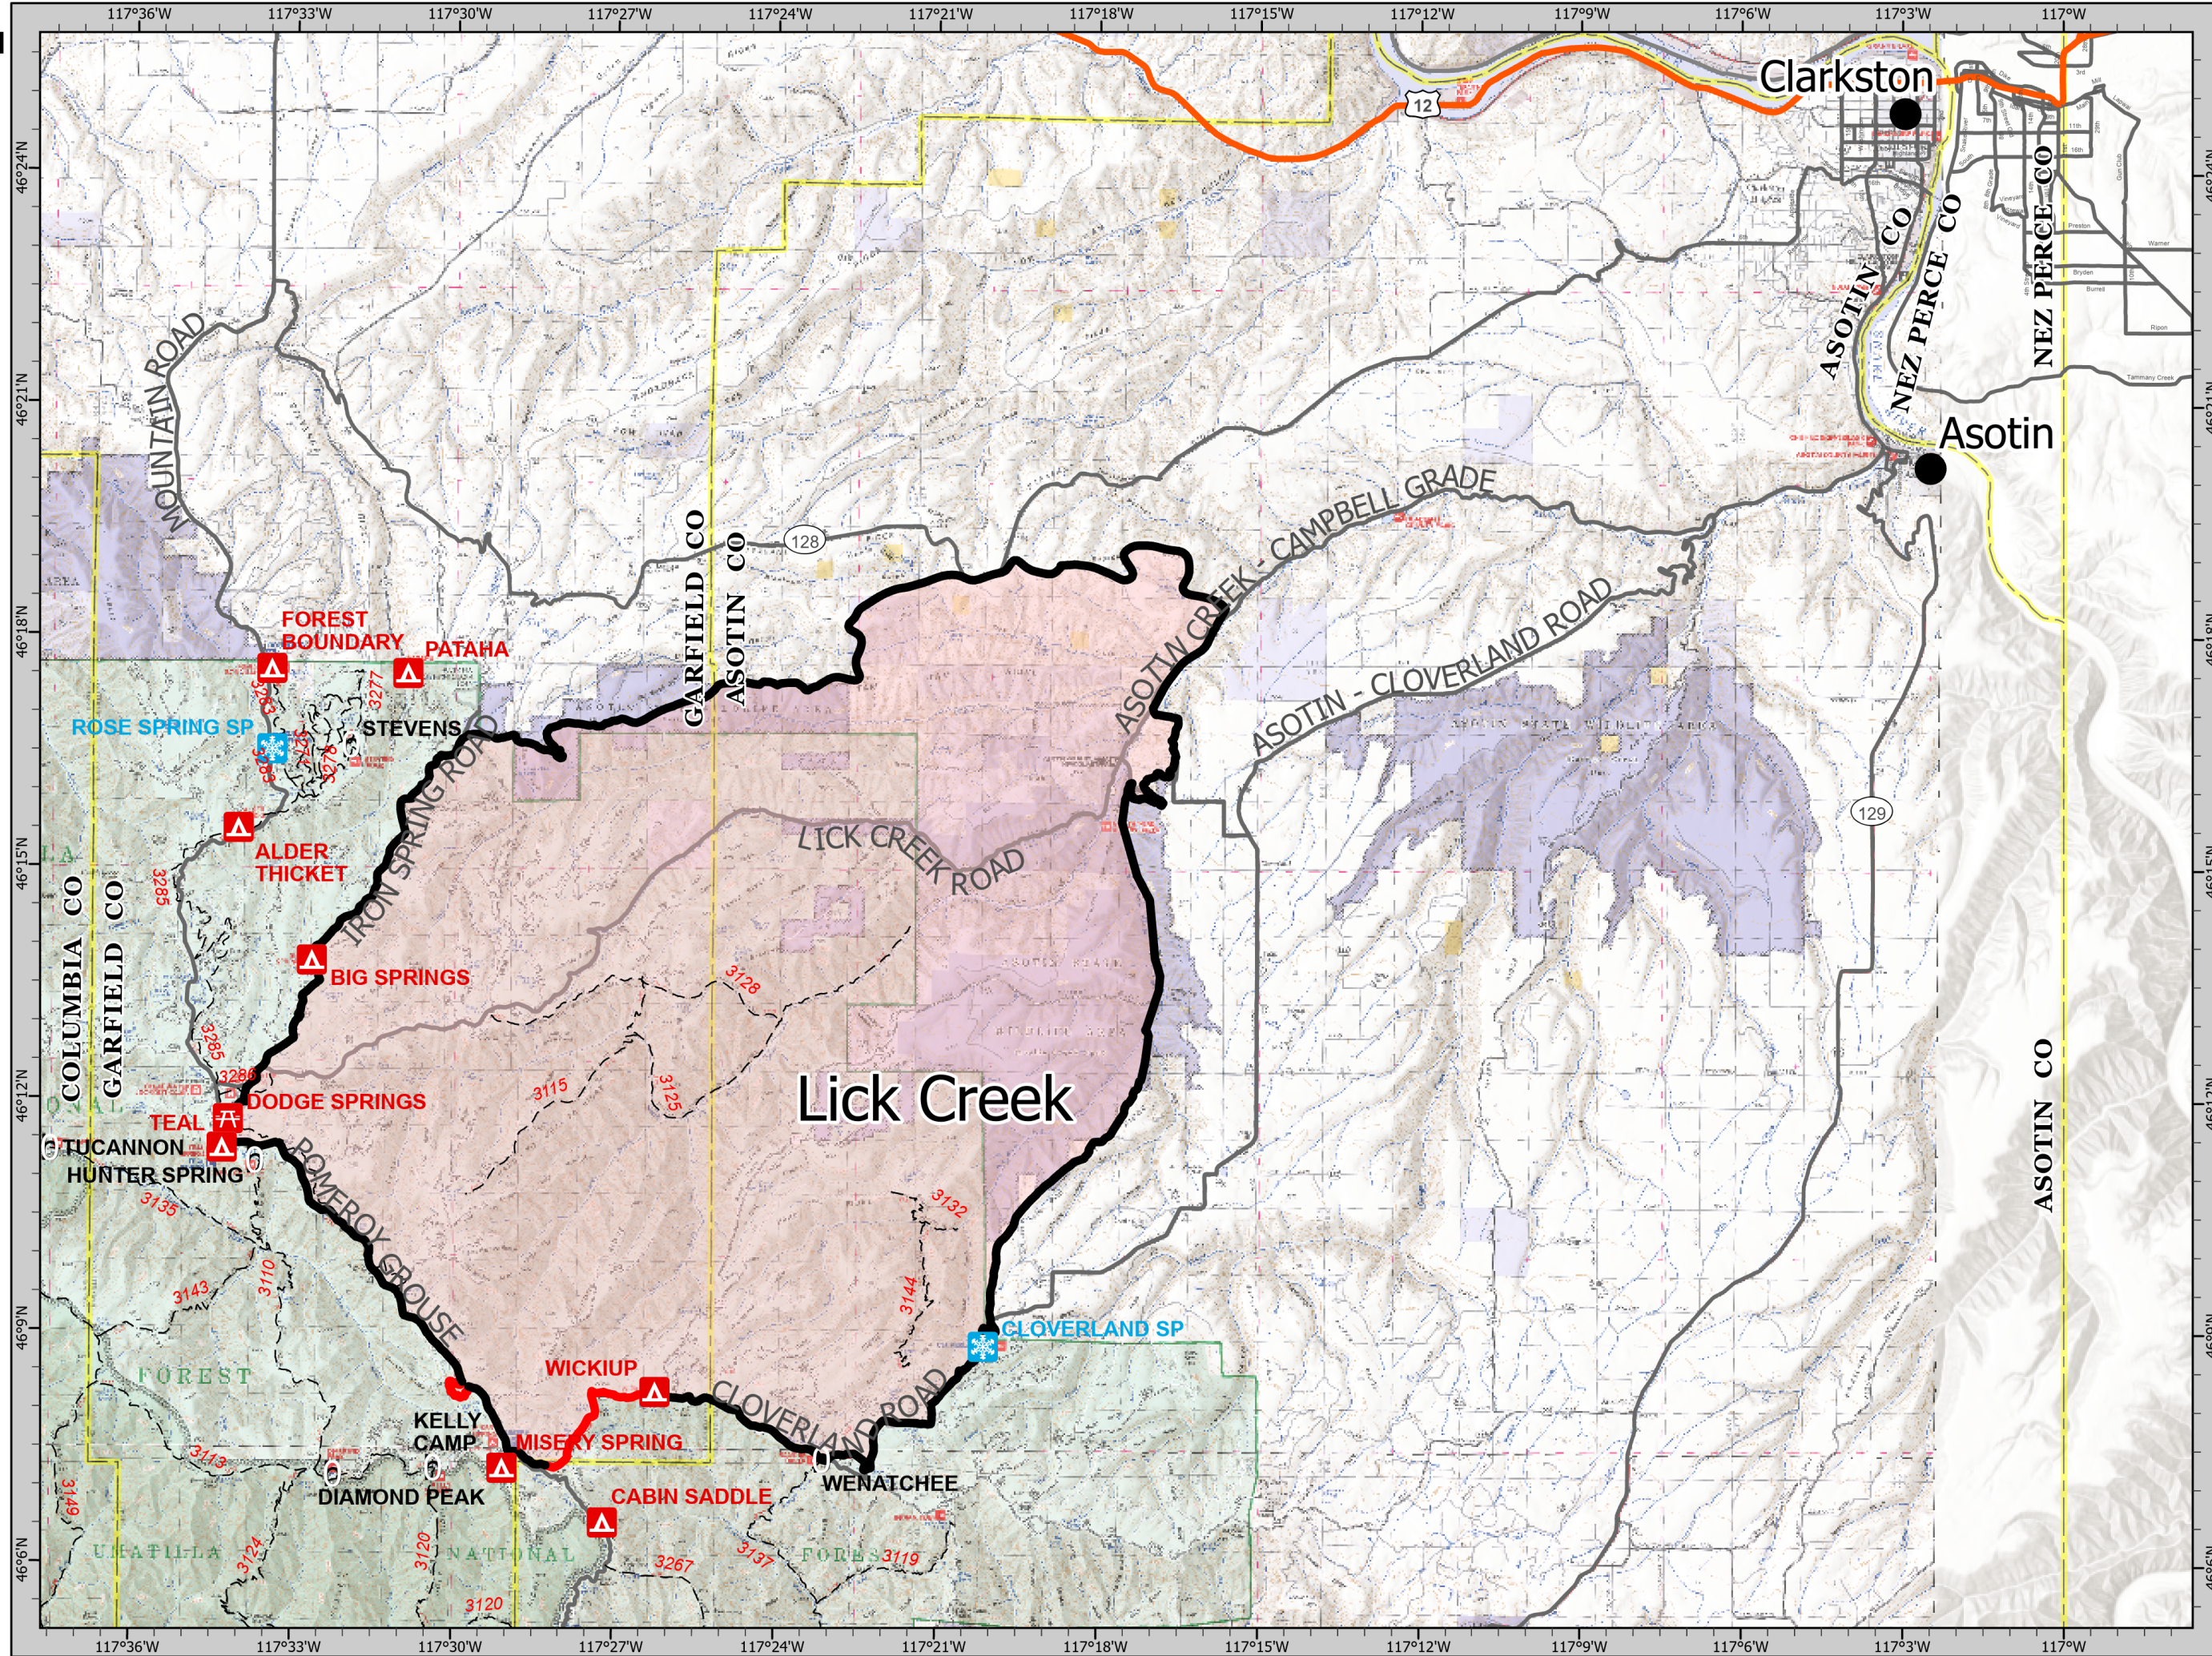

PUBLIC INFORMATION

Lick Creek

OR-UMF-000658

8/4/21

- Fire Perimeter
- Contained Line
- Highway
- Major Road
- Local Road
- Forest Roads
- Trail
- County or Equivalent
- Campground
- Trailhead
- Picnic Site
- Snowpark
- Cities

1145,000 NAD83 UTM 11N