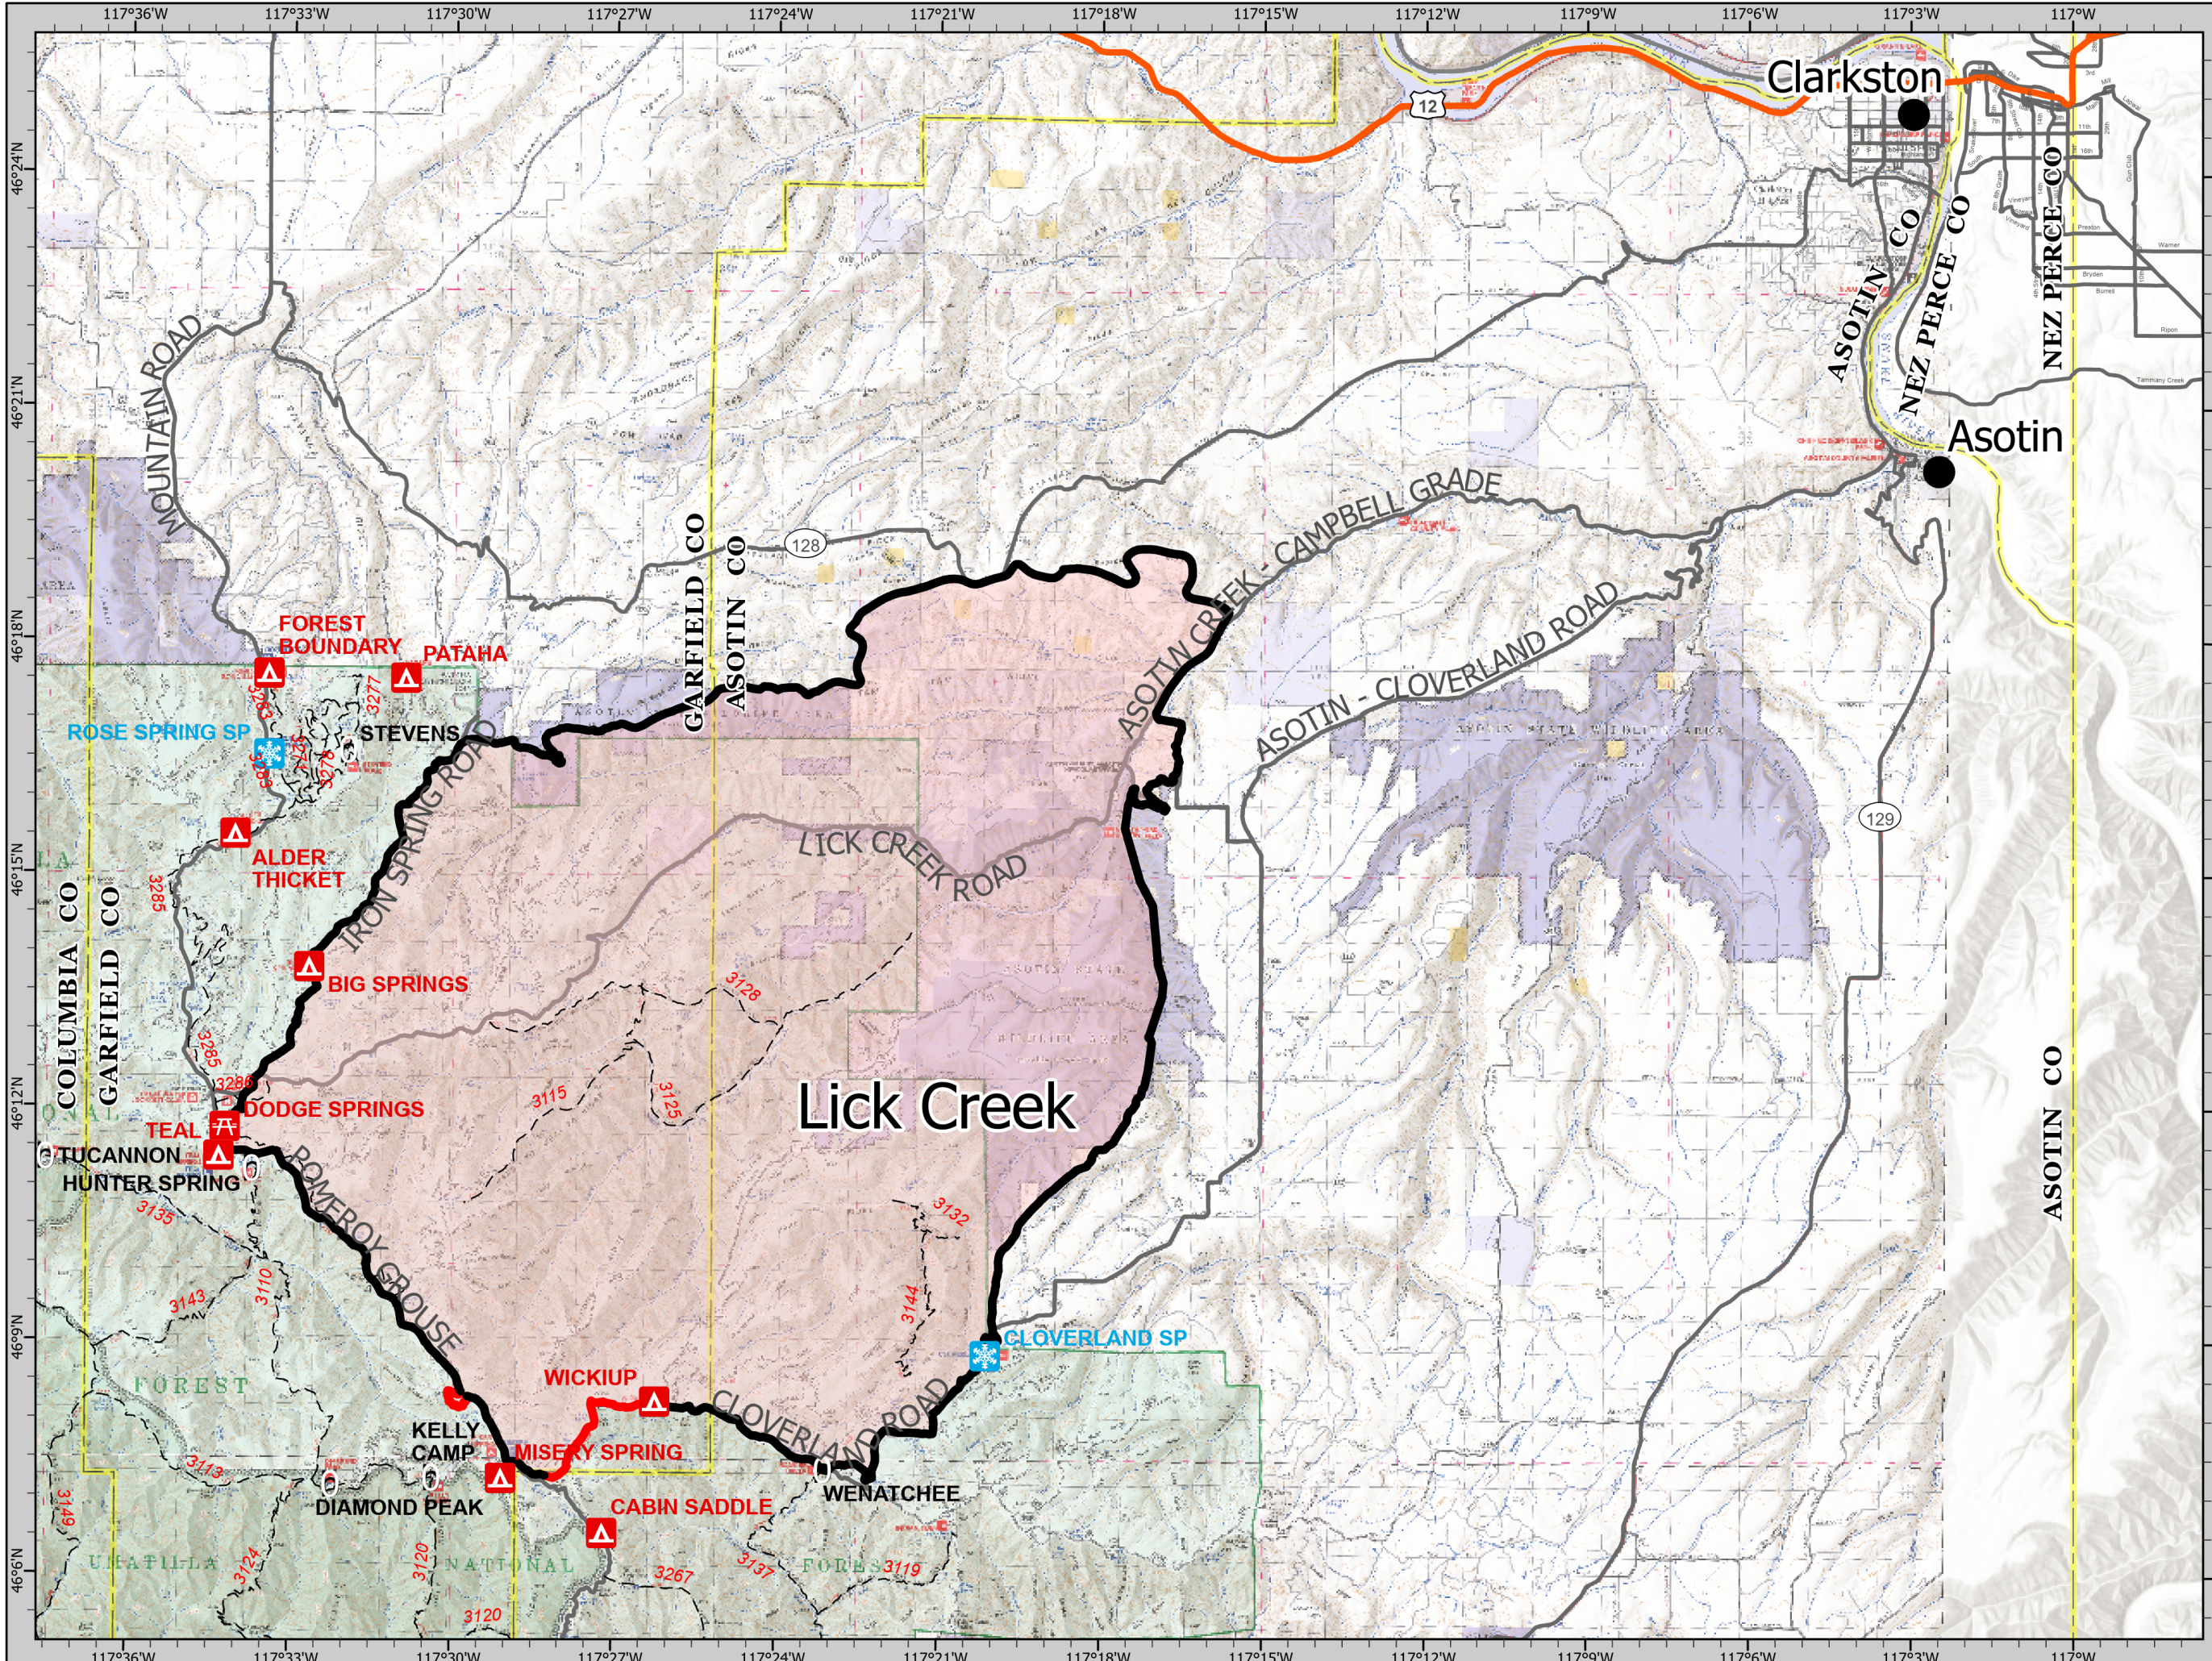

PUBLIC INFORMATION

Lick Creek

OR-UMF-000658

8/6/21

- Fire Perimeter
- Contained Line
- Highway
- Major Road
- Local Road
- Forest Roads
- Trail
- County or Equivalent
- Campground
- Trailhead
- Picnic Site
- Snowpark
- Cities

1145,000 NAD83 UTM 11N