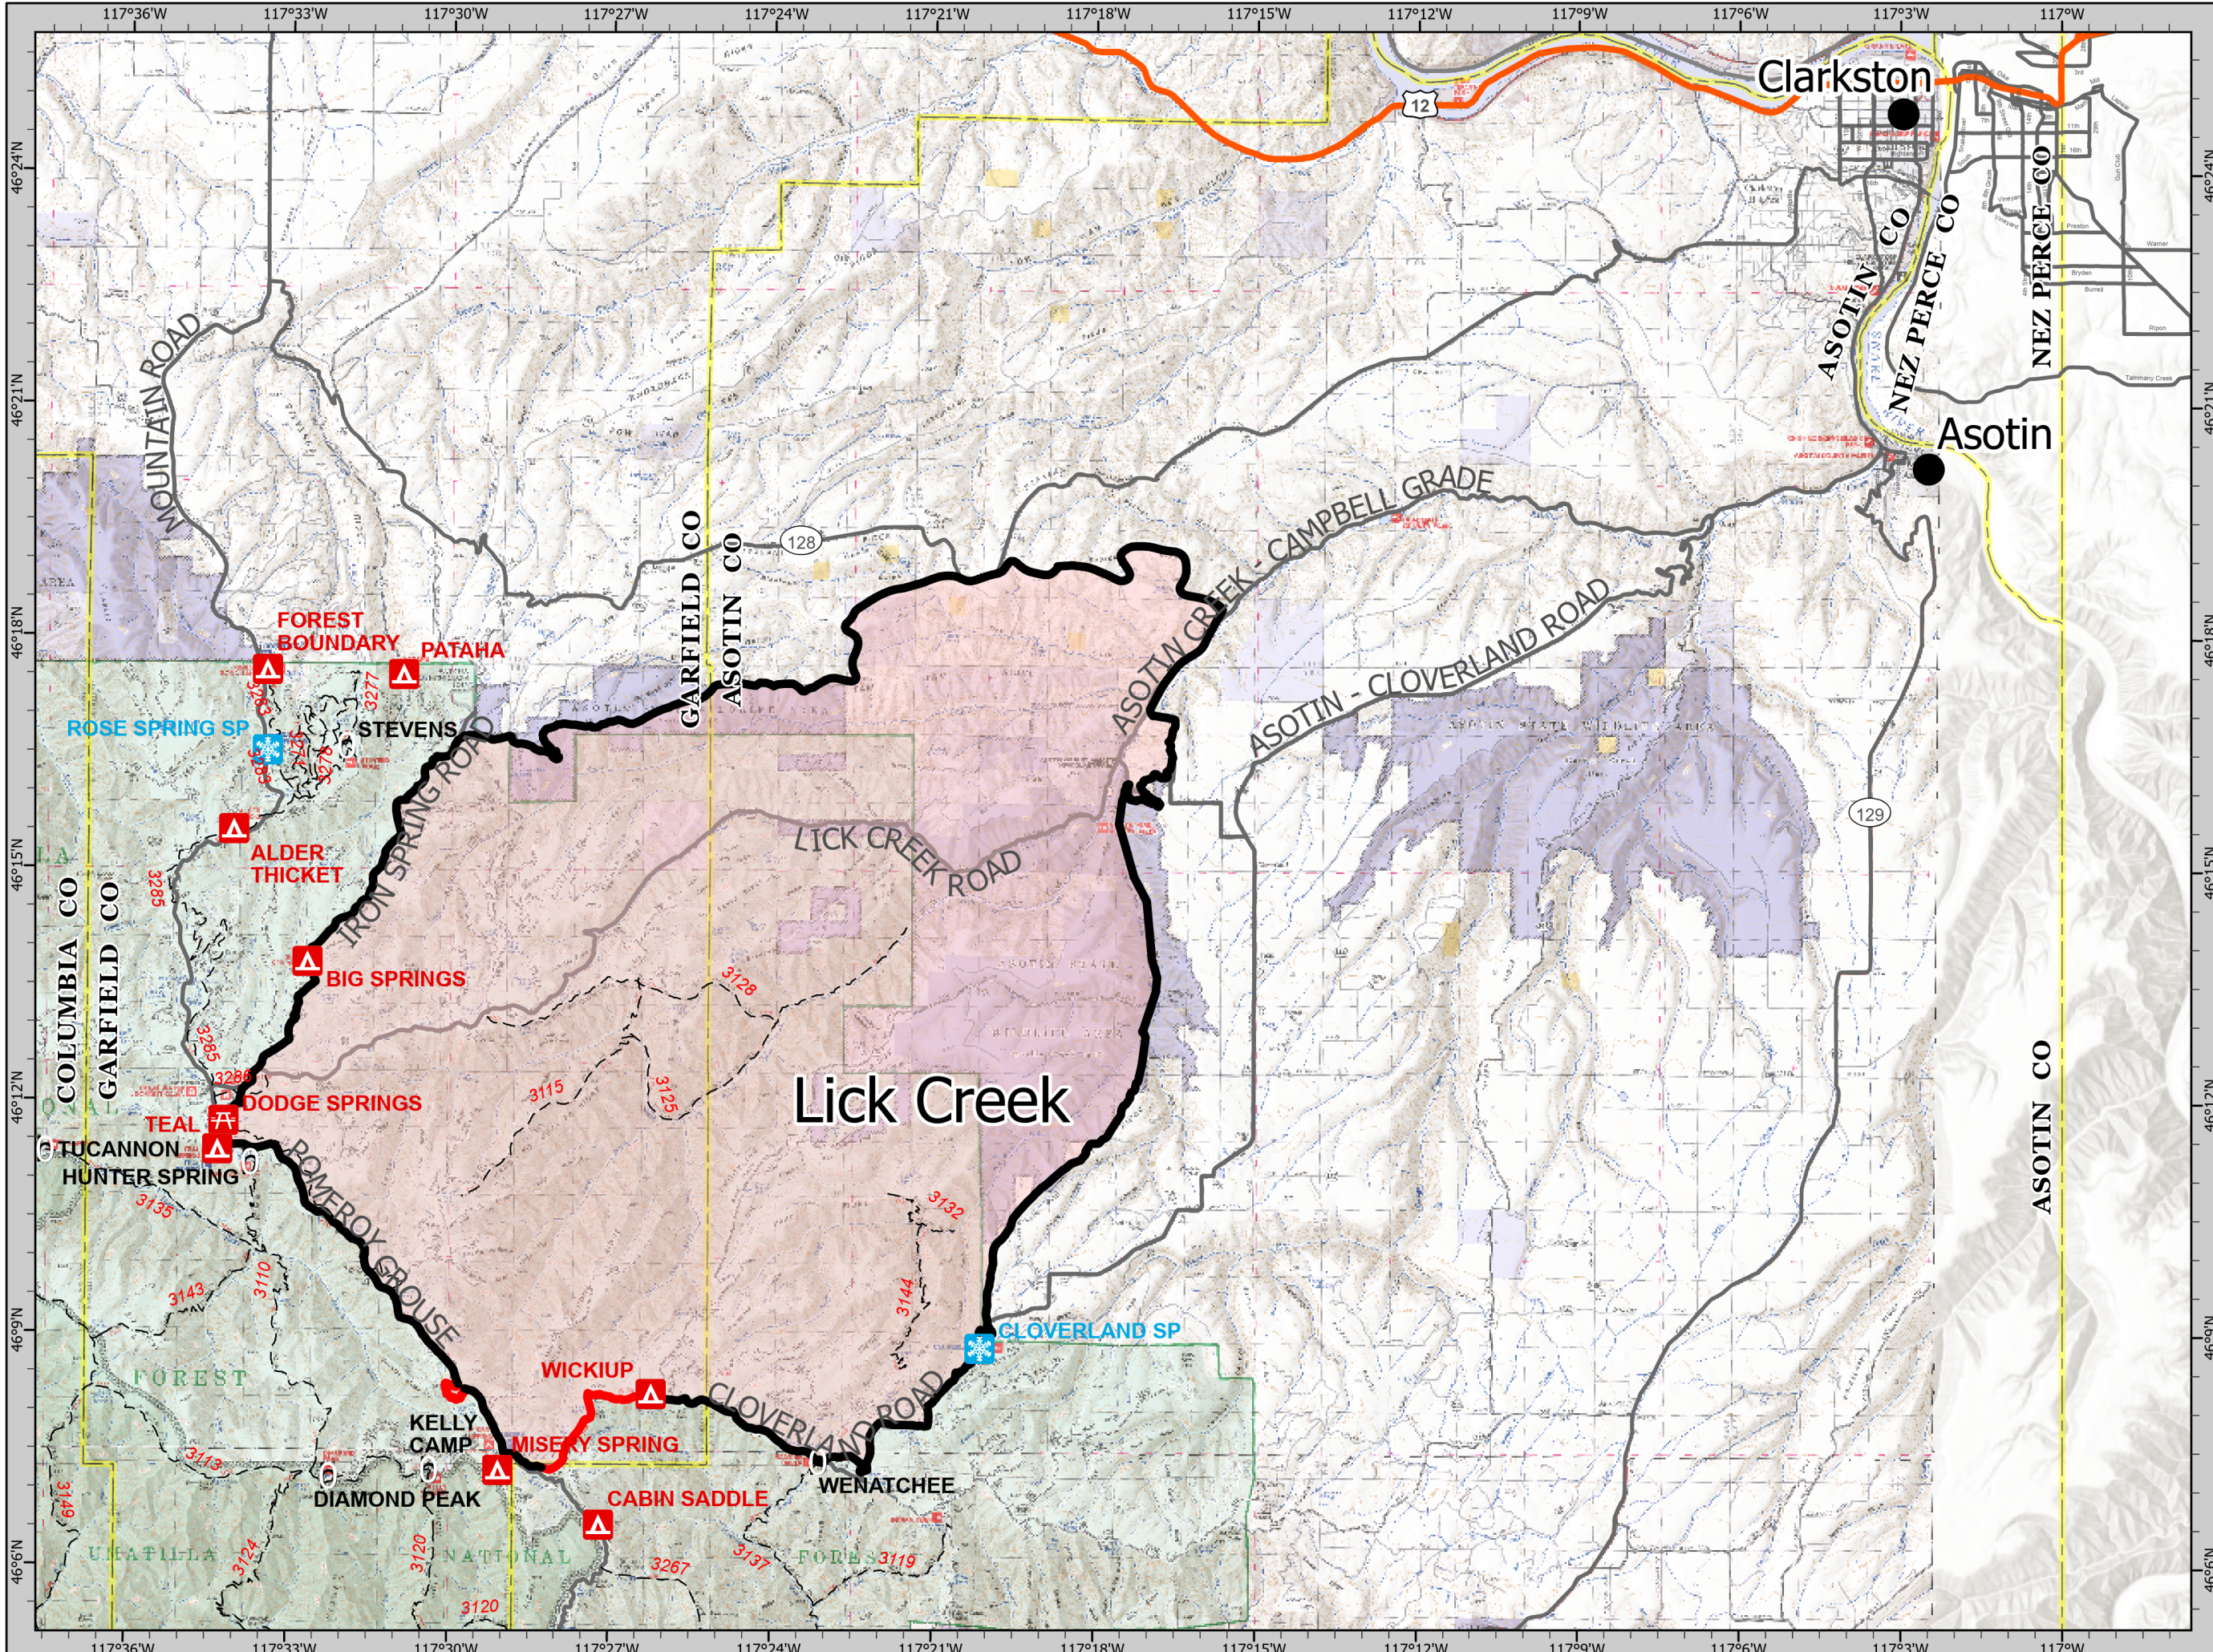

PUBLIC INFORMATION

Lick Creek

OR-UMF-000658

8/7/21

- Fire Perimeter
- Contained Line
- Highway
- Major Road
- Local Road
- Forest Roads
- Trail
- County or Equivalent
- Campground
- Trailhead
- Picnic Site
- Snowpark
- Cities

1145,000 NAD83 UTM 11N