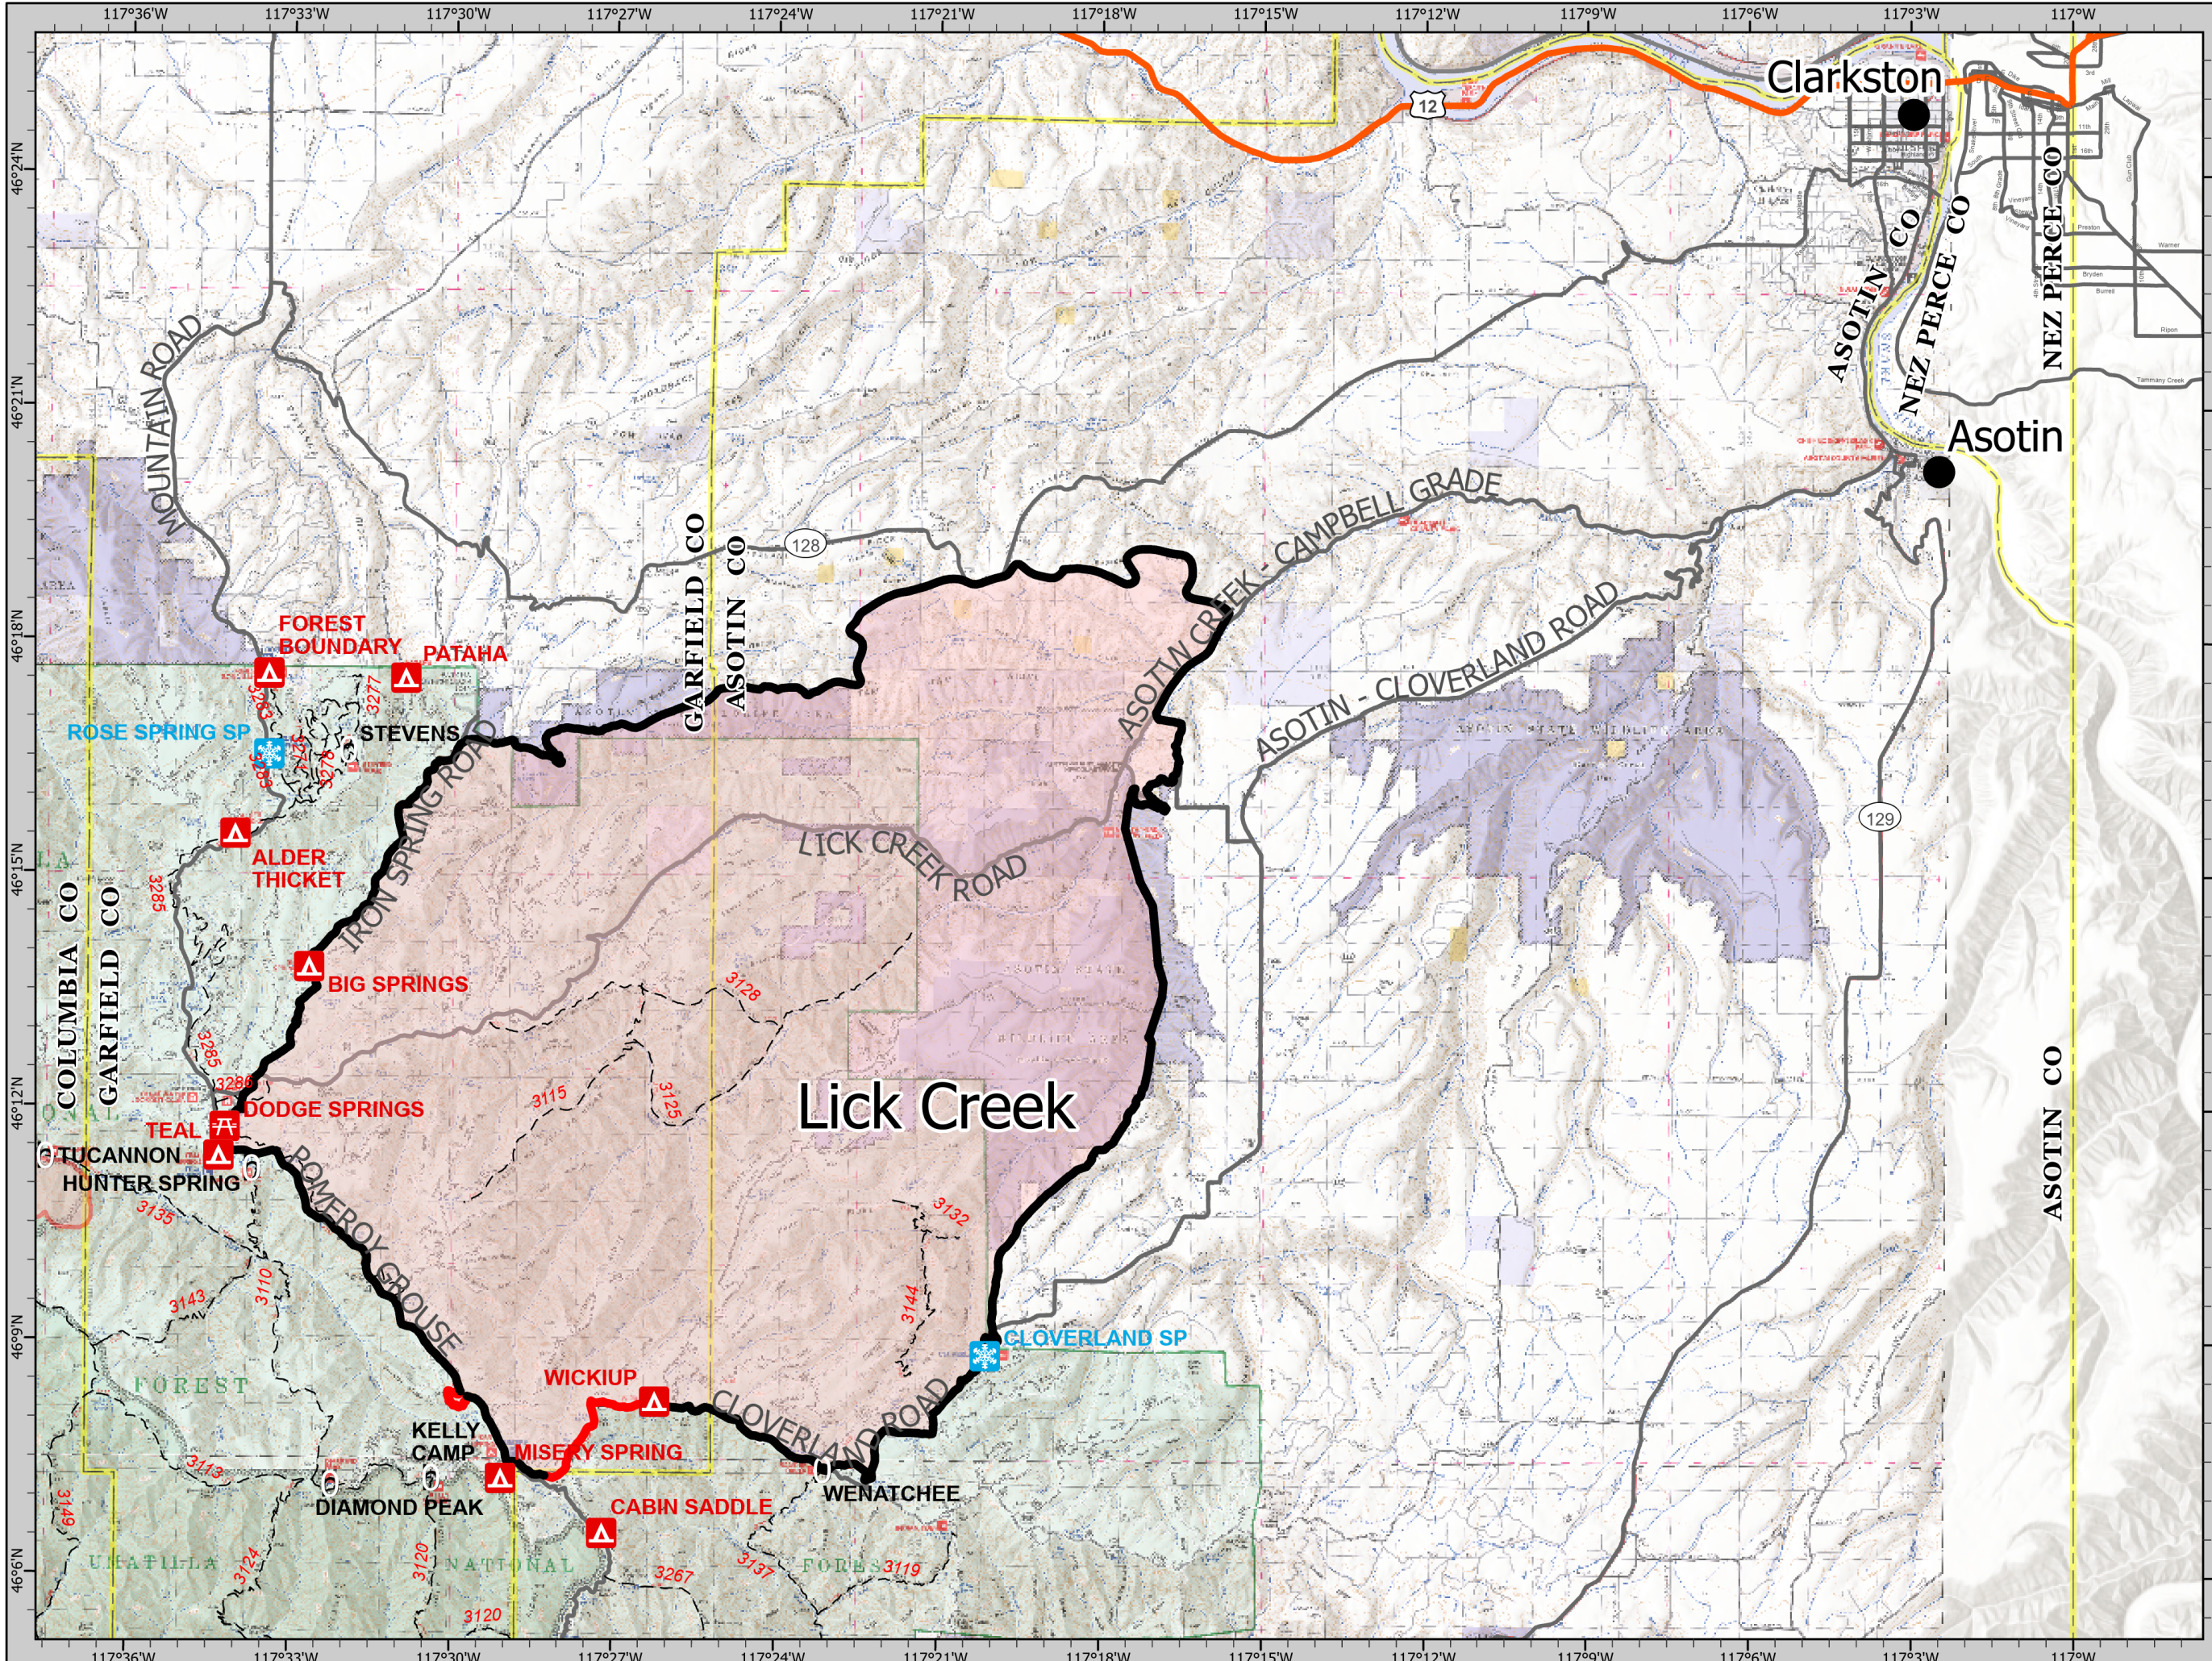

PUBLIC INFORMATION

Lick Creek

OR-UMF-000658

8/8/21

- Fire Perimeter
- Contained Line
- Highway
- Major Road
- Local Road
- Forest Roads
- Trail
- County or Equivalent
- Campground
- Trailhead
- Picnic Site
- Snowpark
- Cities

1145,000 NAD83 UTM 11N