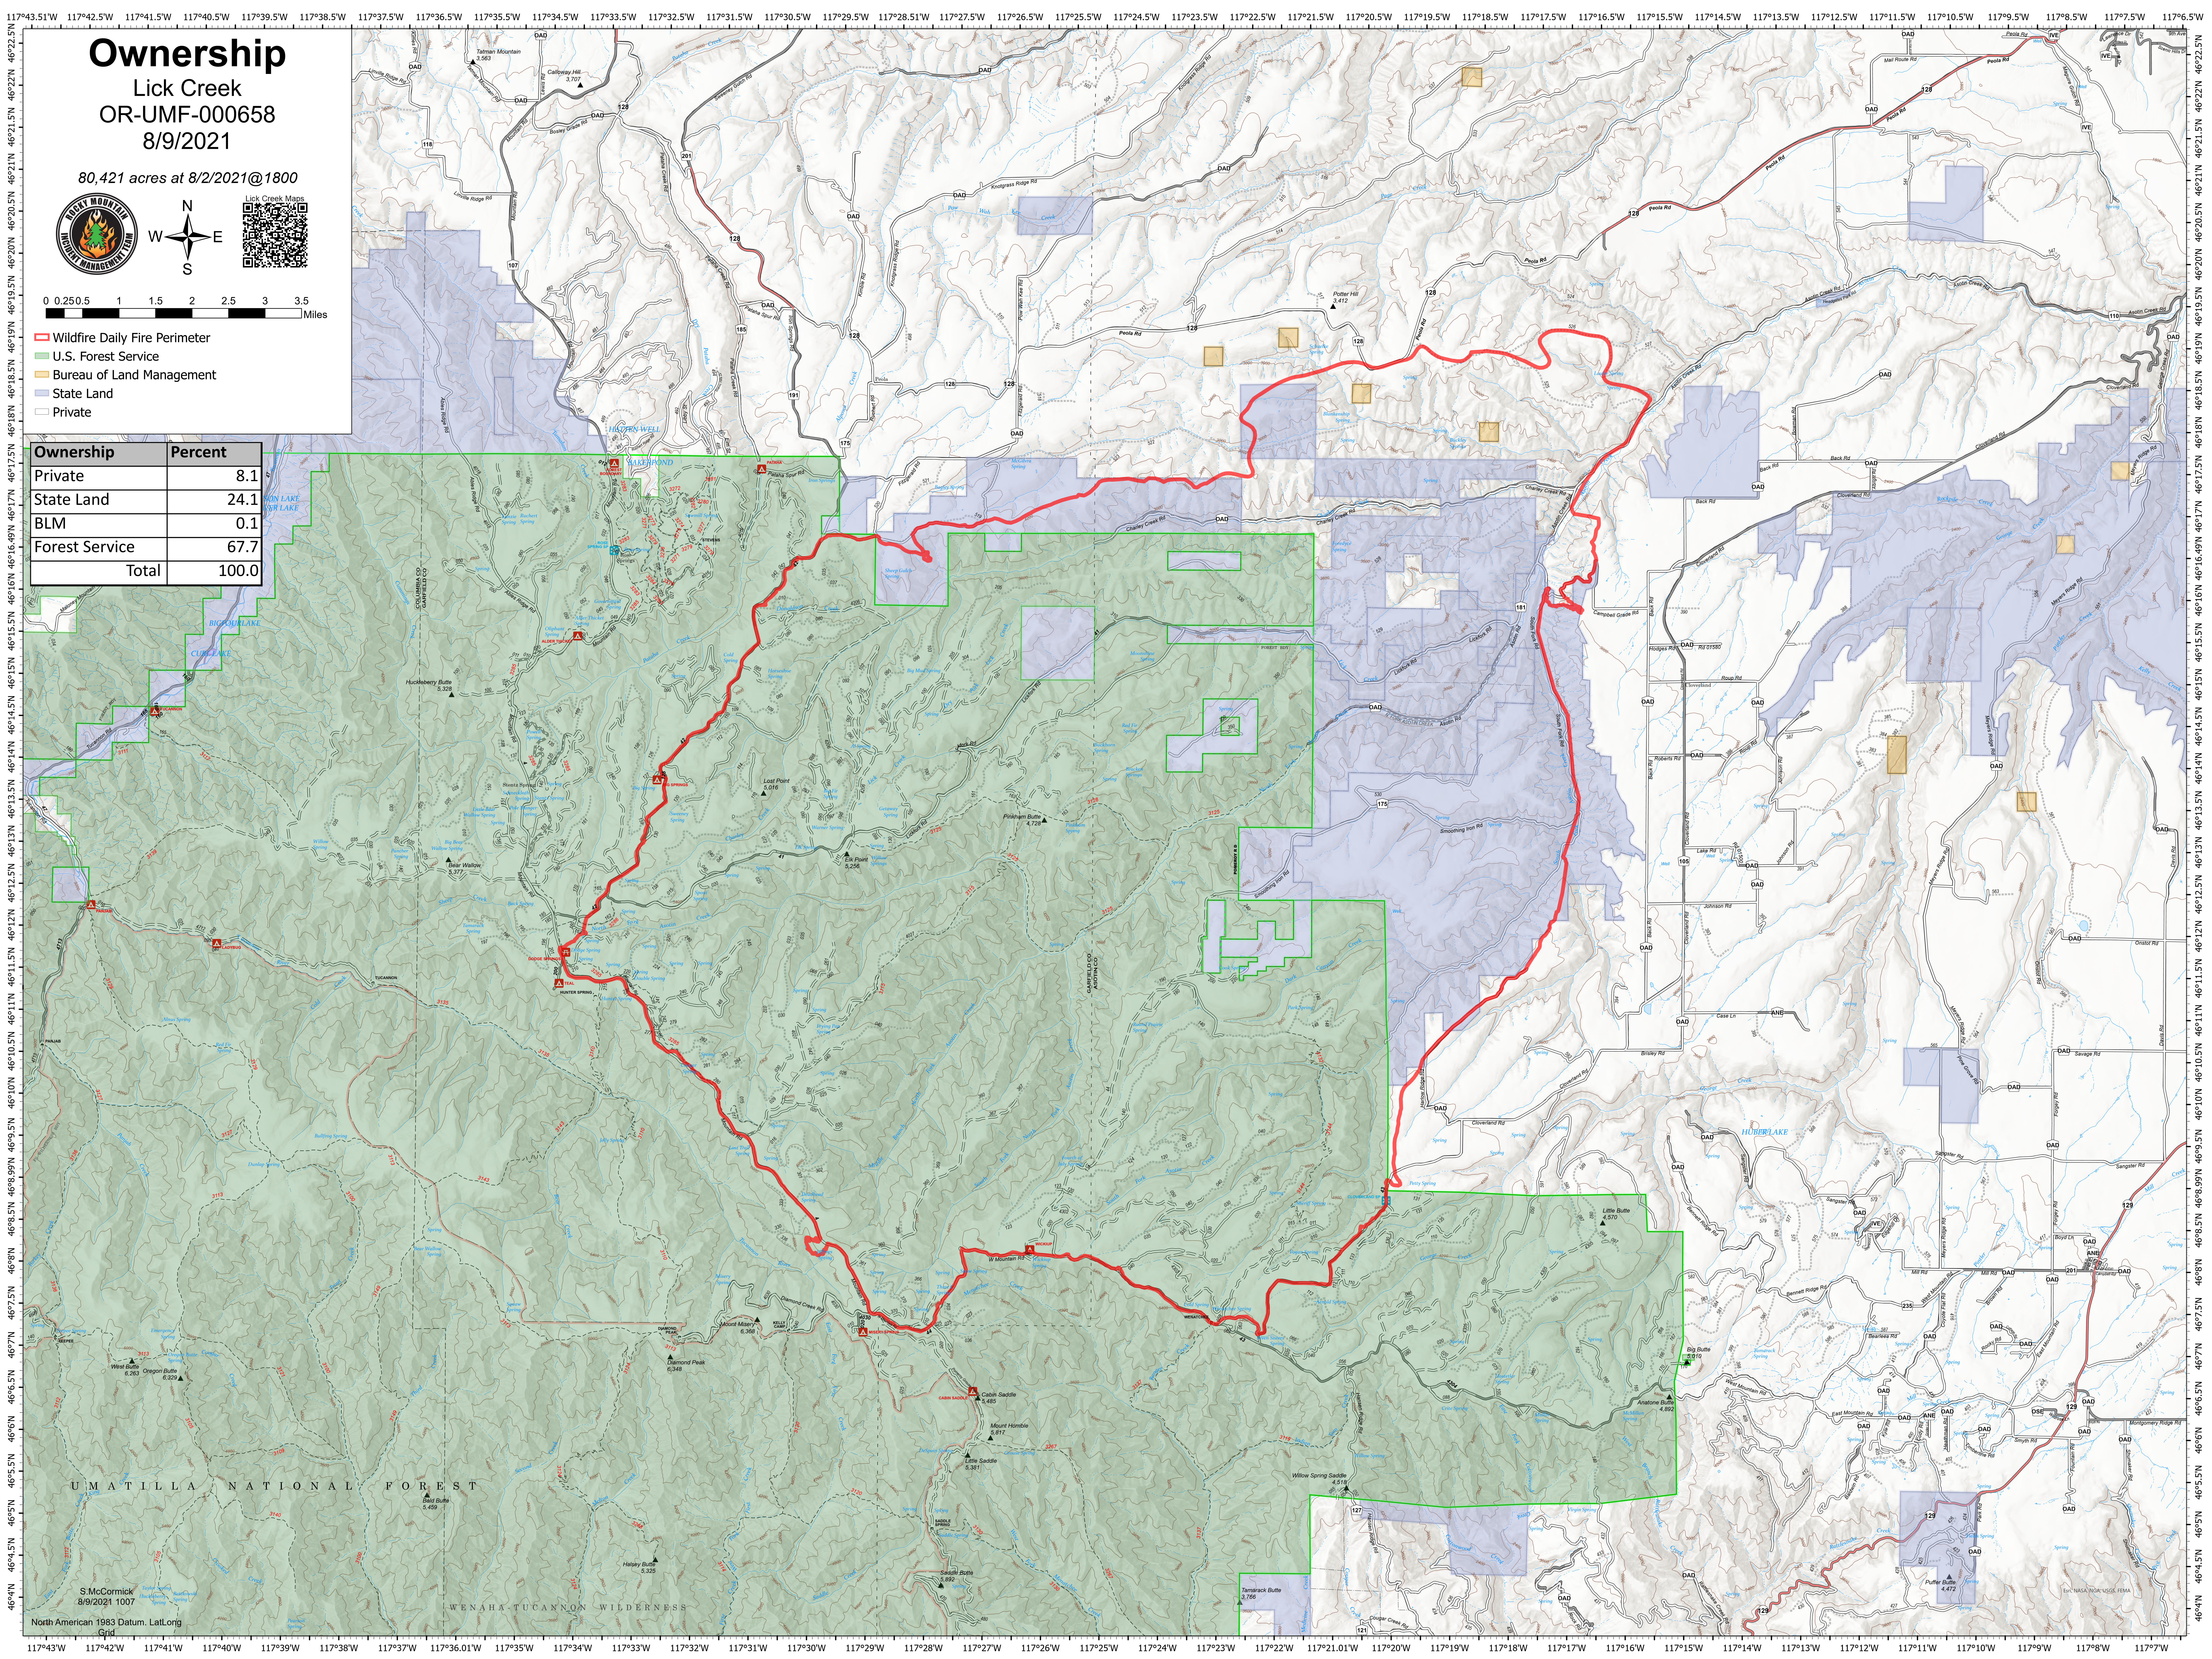

Ownership

Lick Creek
OR-UMF-000658
8/9/2021

80,421 acres at 8/2/2021@1800

- Wildfire Daily Fire Perimeter
- U.S. Forest Service
- Bureau of Land Management
- State Land
- Private

Ownership	Percent
Private	8.1
State Land	24.1
BLM	0.1
Forest Service	67.7
Total	100.0

UMATILLA NATIONAL FOREST

S.McCormick
8/9/2021 1007

WENAHU TUCANON WILDERNESS

North American 1983 Datum, Lat/Long
Grid