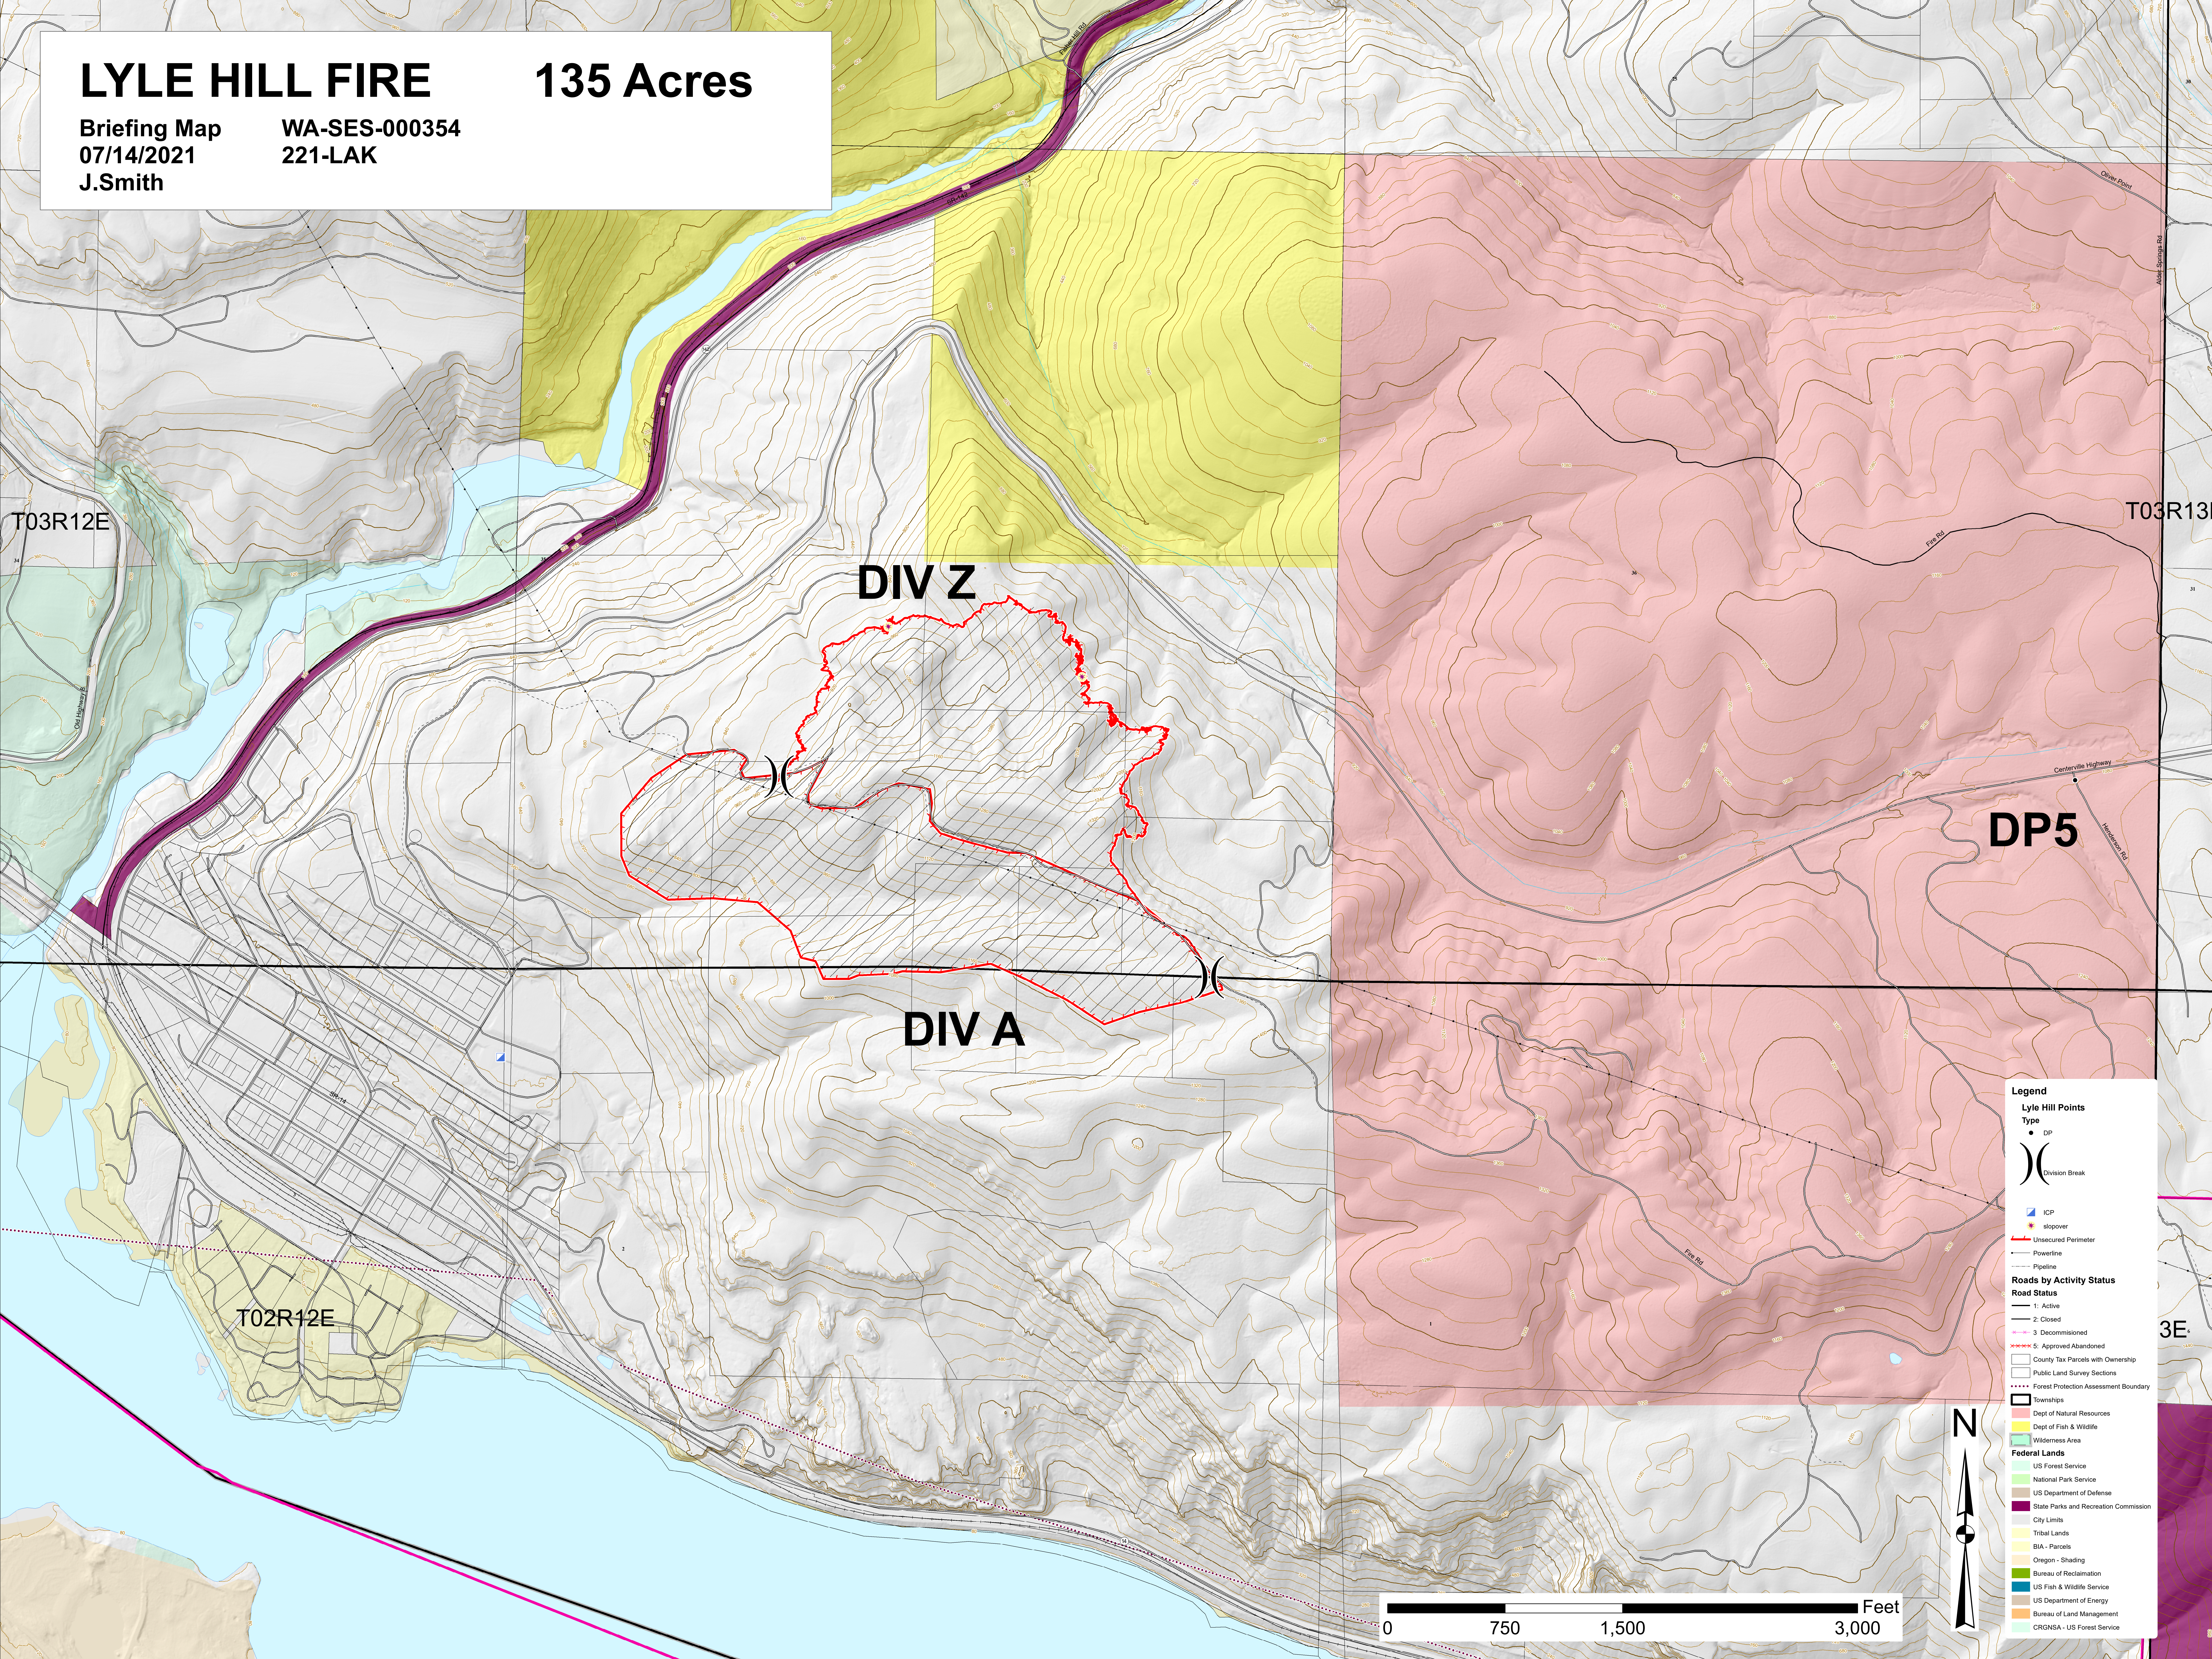

LYLE HILL FIRE

135 Acres

Briefing Map
07/14/2021
J.Smith

WA-SES-000354
221-LAK

Legend

Lyle Hill Points
Type
• DP
) (Division Break

ICP
slopover
Unsecured Perimeter
Powerline
Pipeline

Roads by Activity Status
1: Active
2: Closed
3: Decommissioned
5: Approved Abandoned

County Tax Parcels with Ownership
Public Land Survey Sections
Forest Protection Assessment Boundary

Townships

Federal Lands
Dept of Natural Resources
Dept of Fish & Wildlife
Wilderness Area
US Forest Service
National Park Service
US Department of Defense
State Parks and Recreation Commission
City Limits
Tribal Lands
BIA - Parcels
Oregon - Shading
Bureau of Reclamation
US Fish & Wildlife Service
US Department of Energy
Bureau of Land Management
CRONSA - US Forest Service