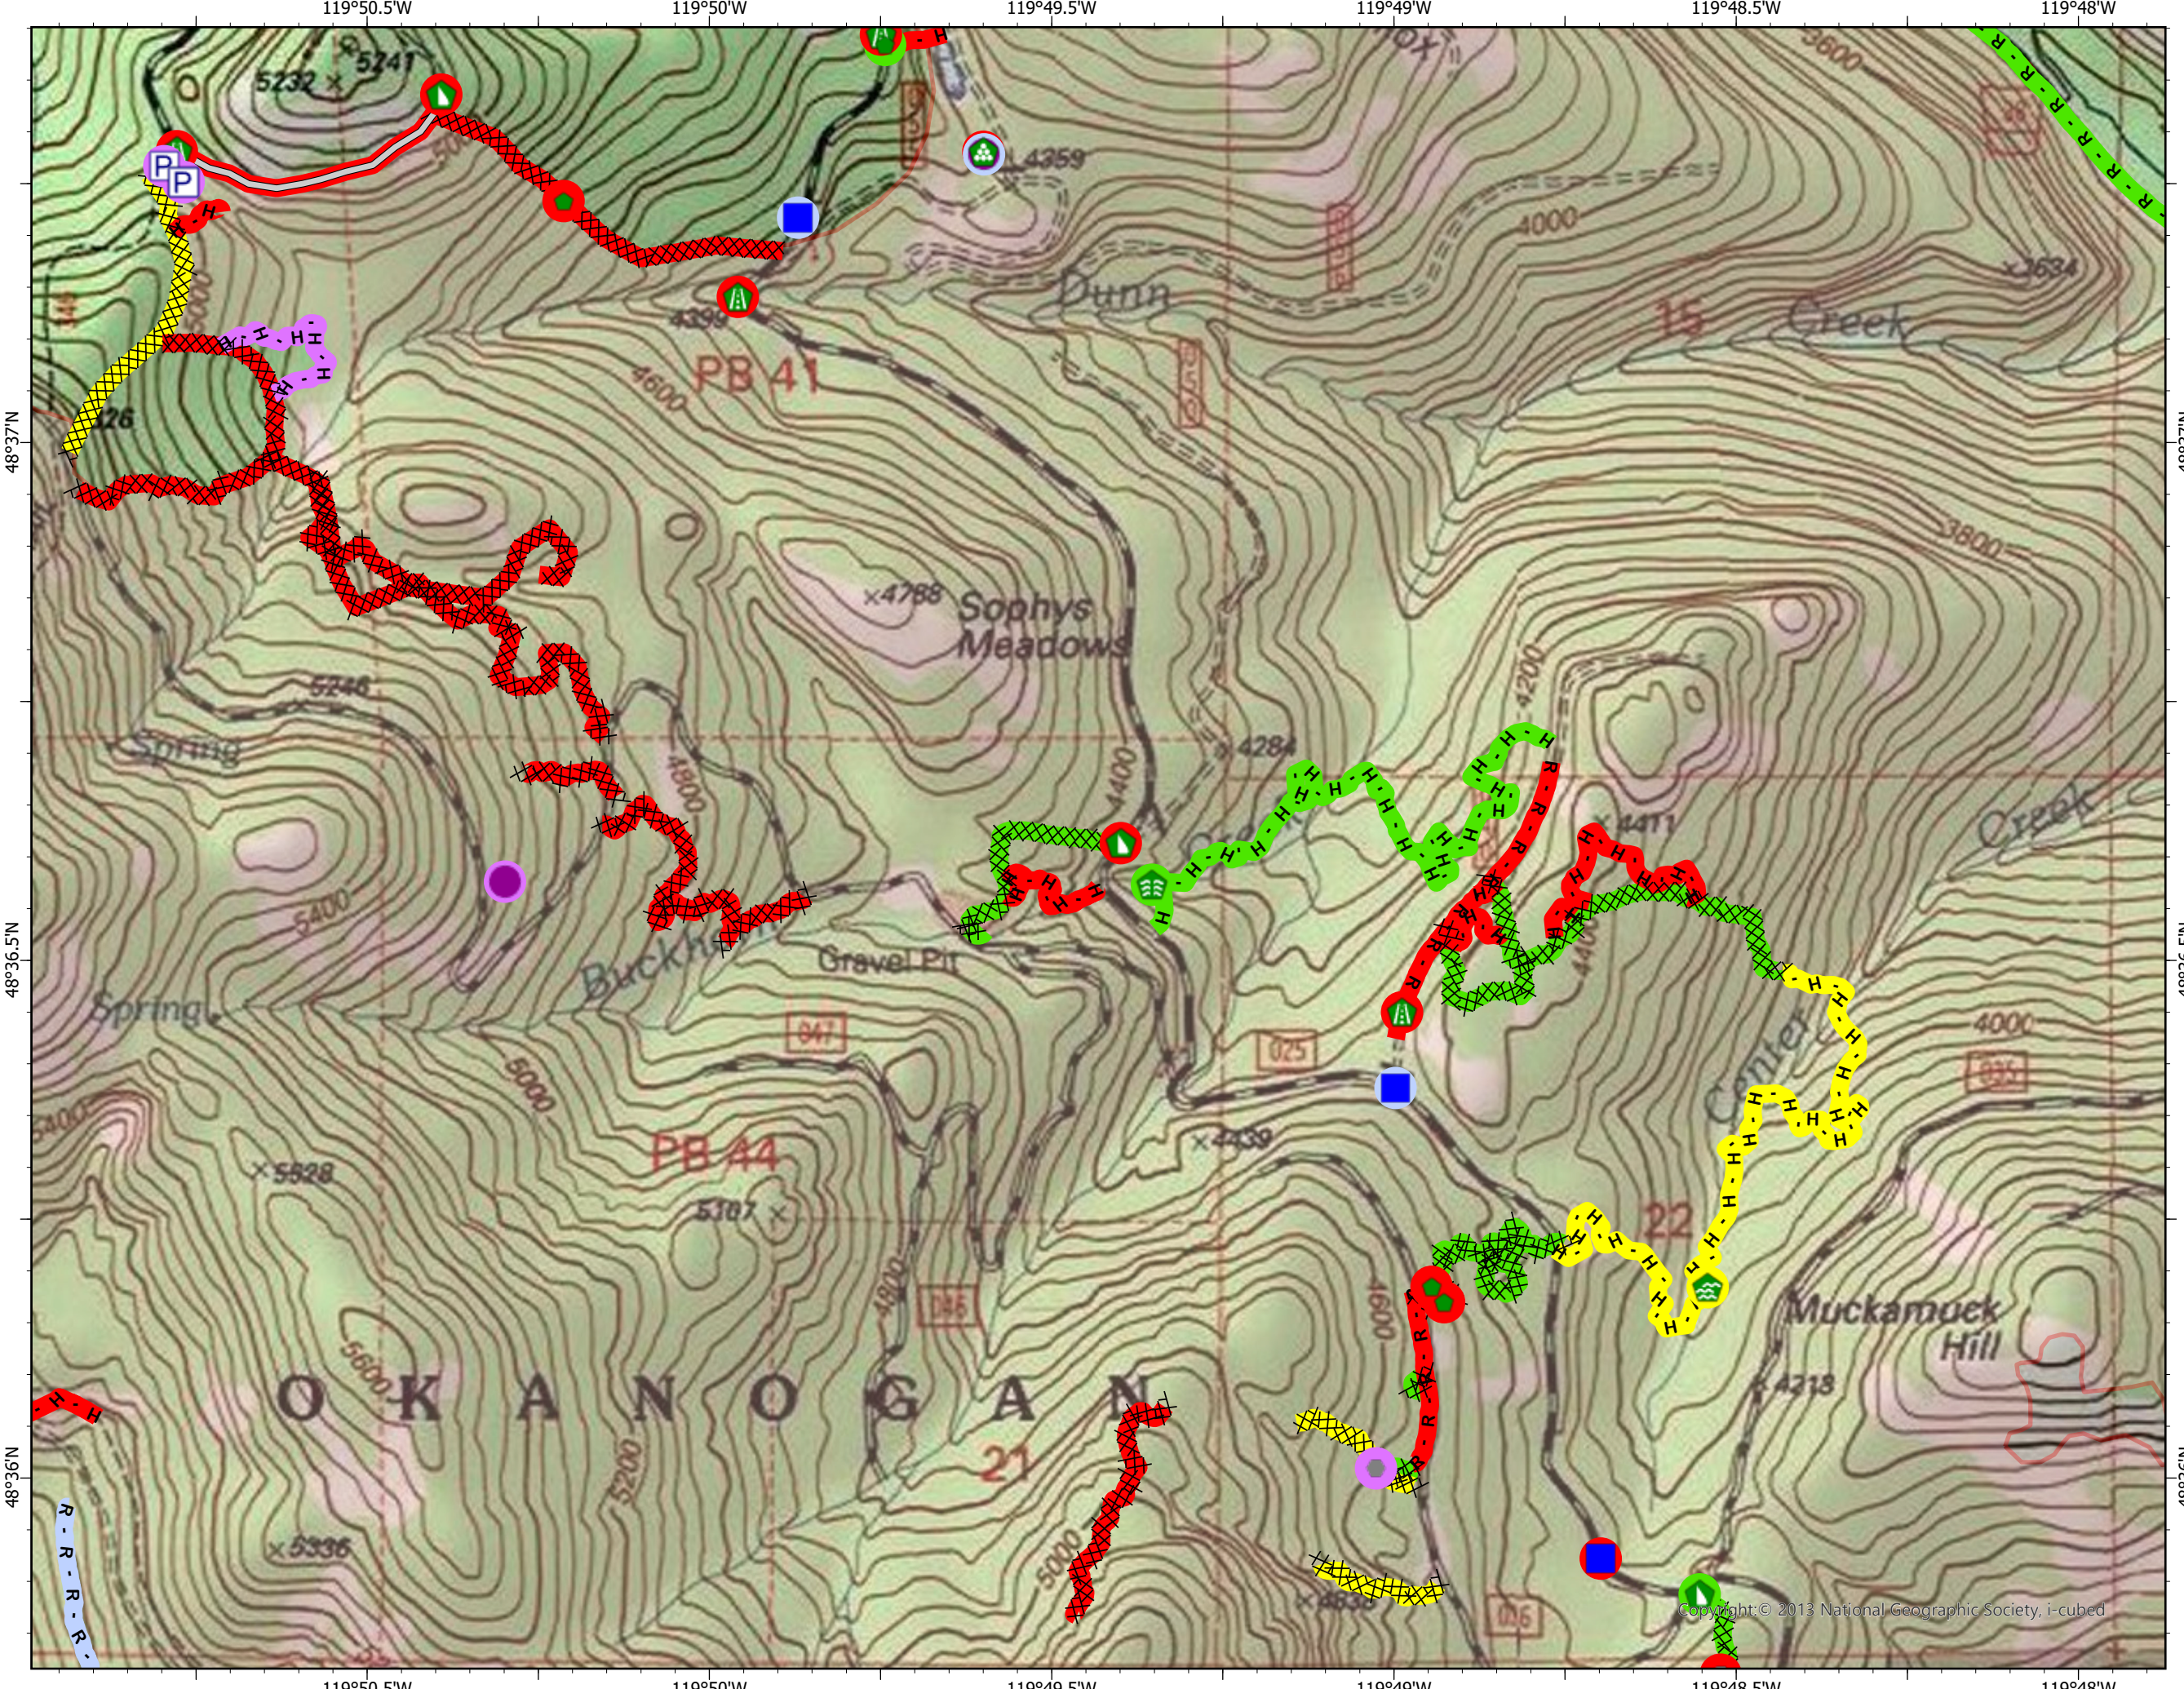

REPAIR DIV C

- 2021_WAOWF_CedarCreek_PhotoPoints
- Defensible - Stand Alone
- Defensible - Prep and Hold
- Non-Defensible - Prep and Leave
- Non-Defensible - Rescue Drive-By
- Unknown
- Roadless Areas
- Wilderness

9/15/2021 1905

WGS 1984 Datum. LatLong Grid

Copyright © 2013 National Geographic Society, i-cubed