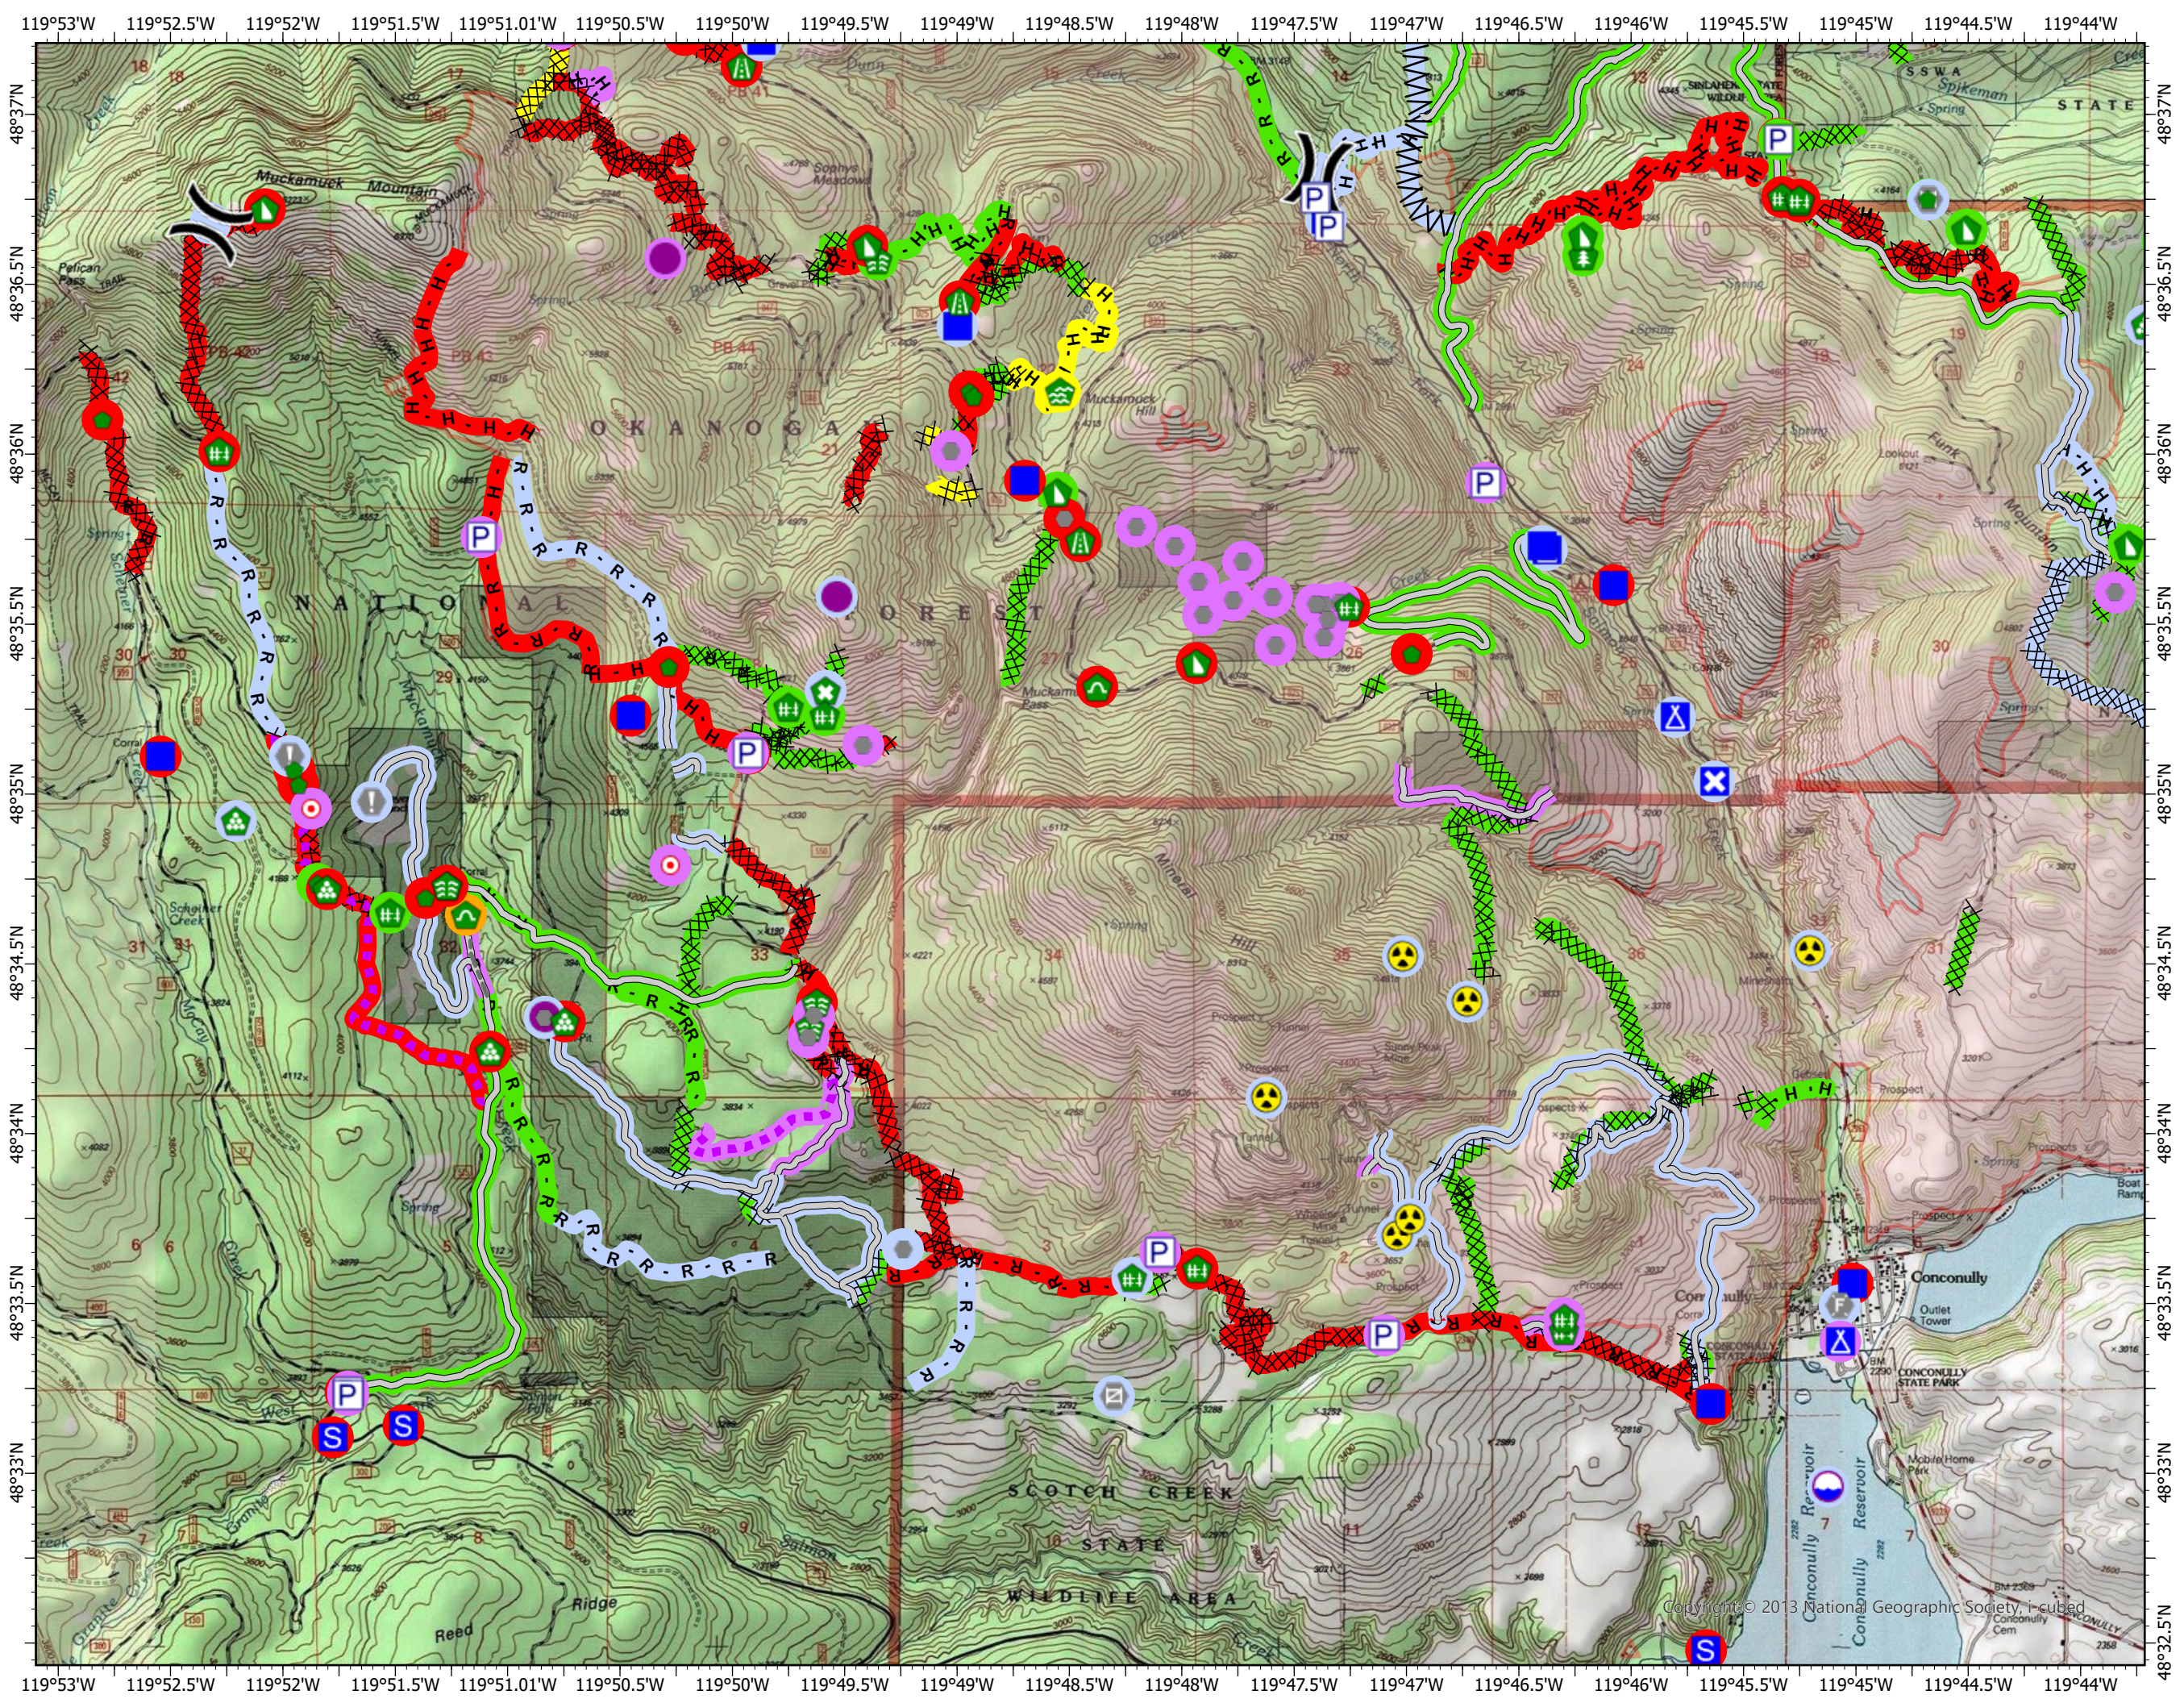

REPAIR DIV F

- 2021_WAOWF_CedarCreek_PhotoPoints
- Defensible - Stand Alone
- Defensible - Prep and Hold
- Non-Defensible - Prep and Leave
- Non-Defensible - Rescue Drive-By
- Unknown
- Roadless Areas
- Wilderness

9/15/2021 1854

WGS 1984 Datum. LatLong Grid

Copyright © 2013 National Geographic Society, i-cubed