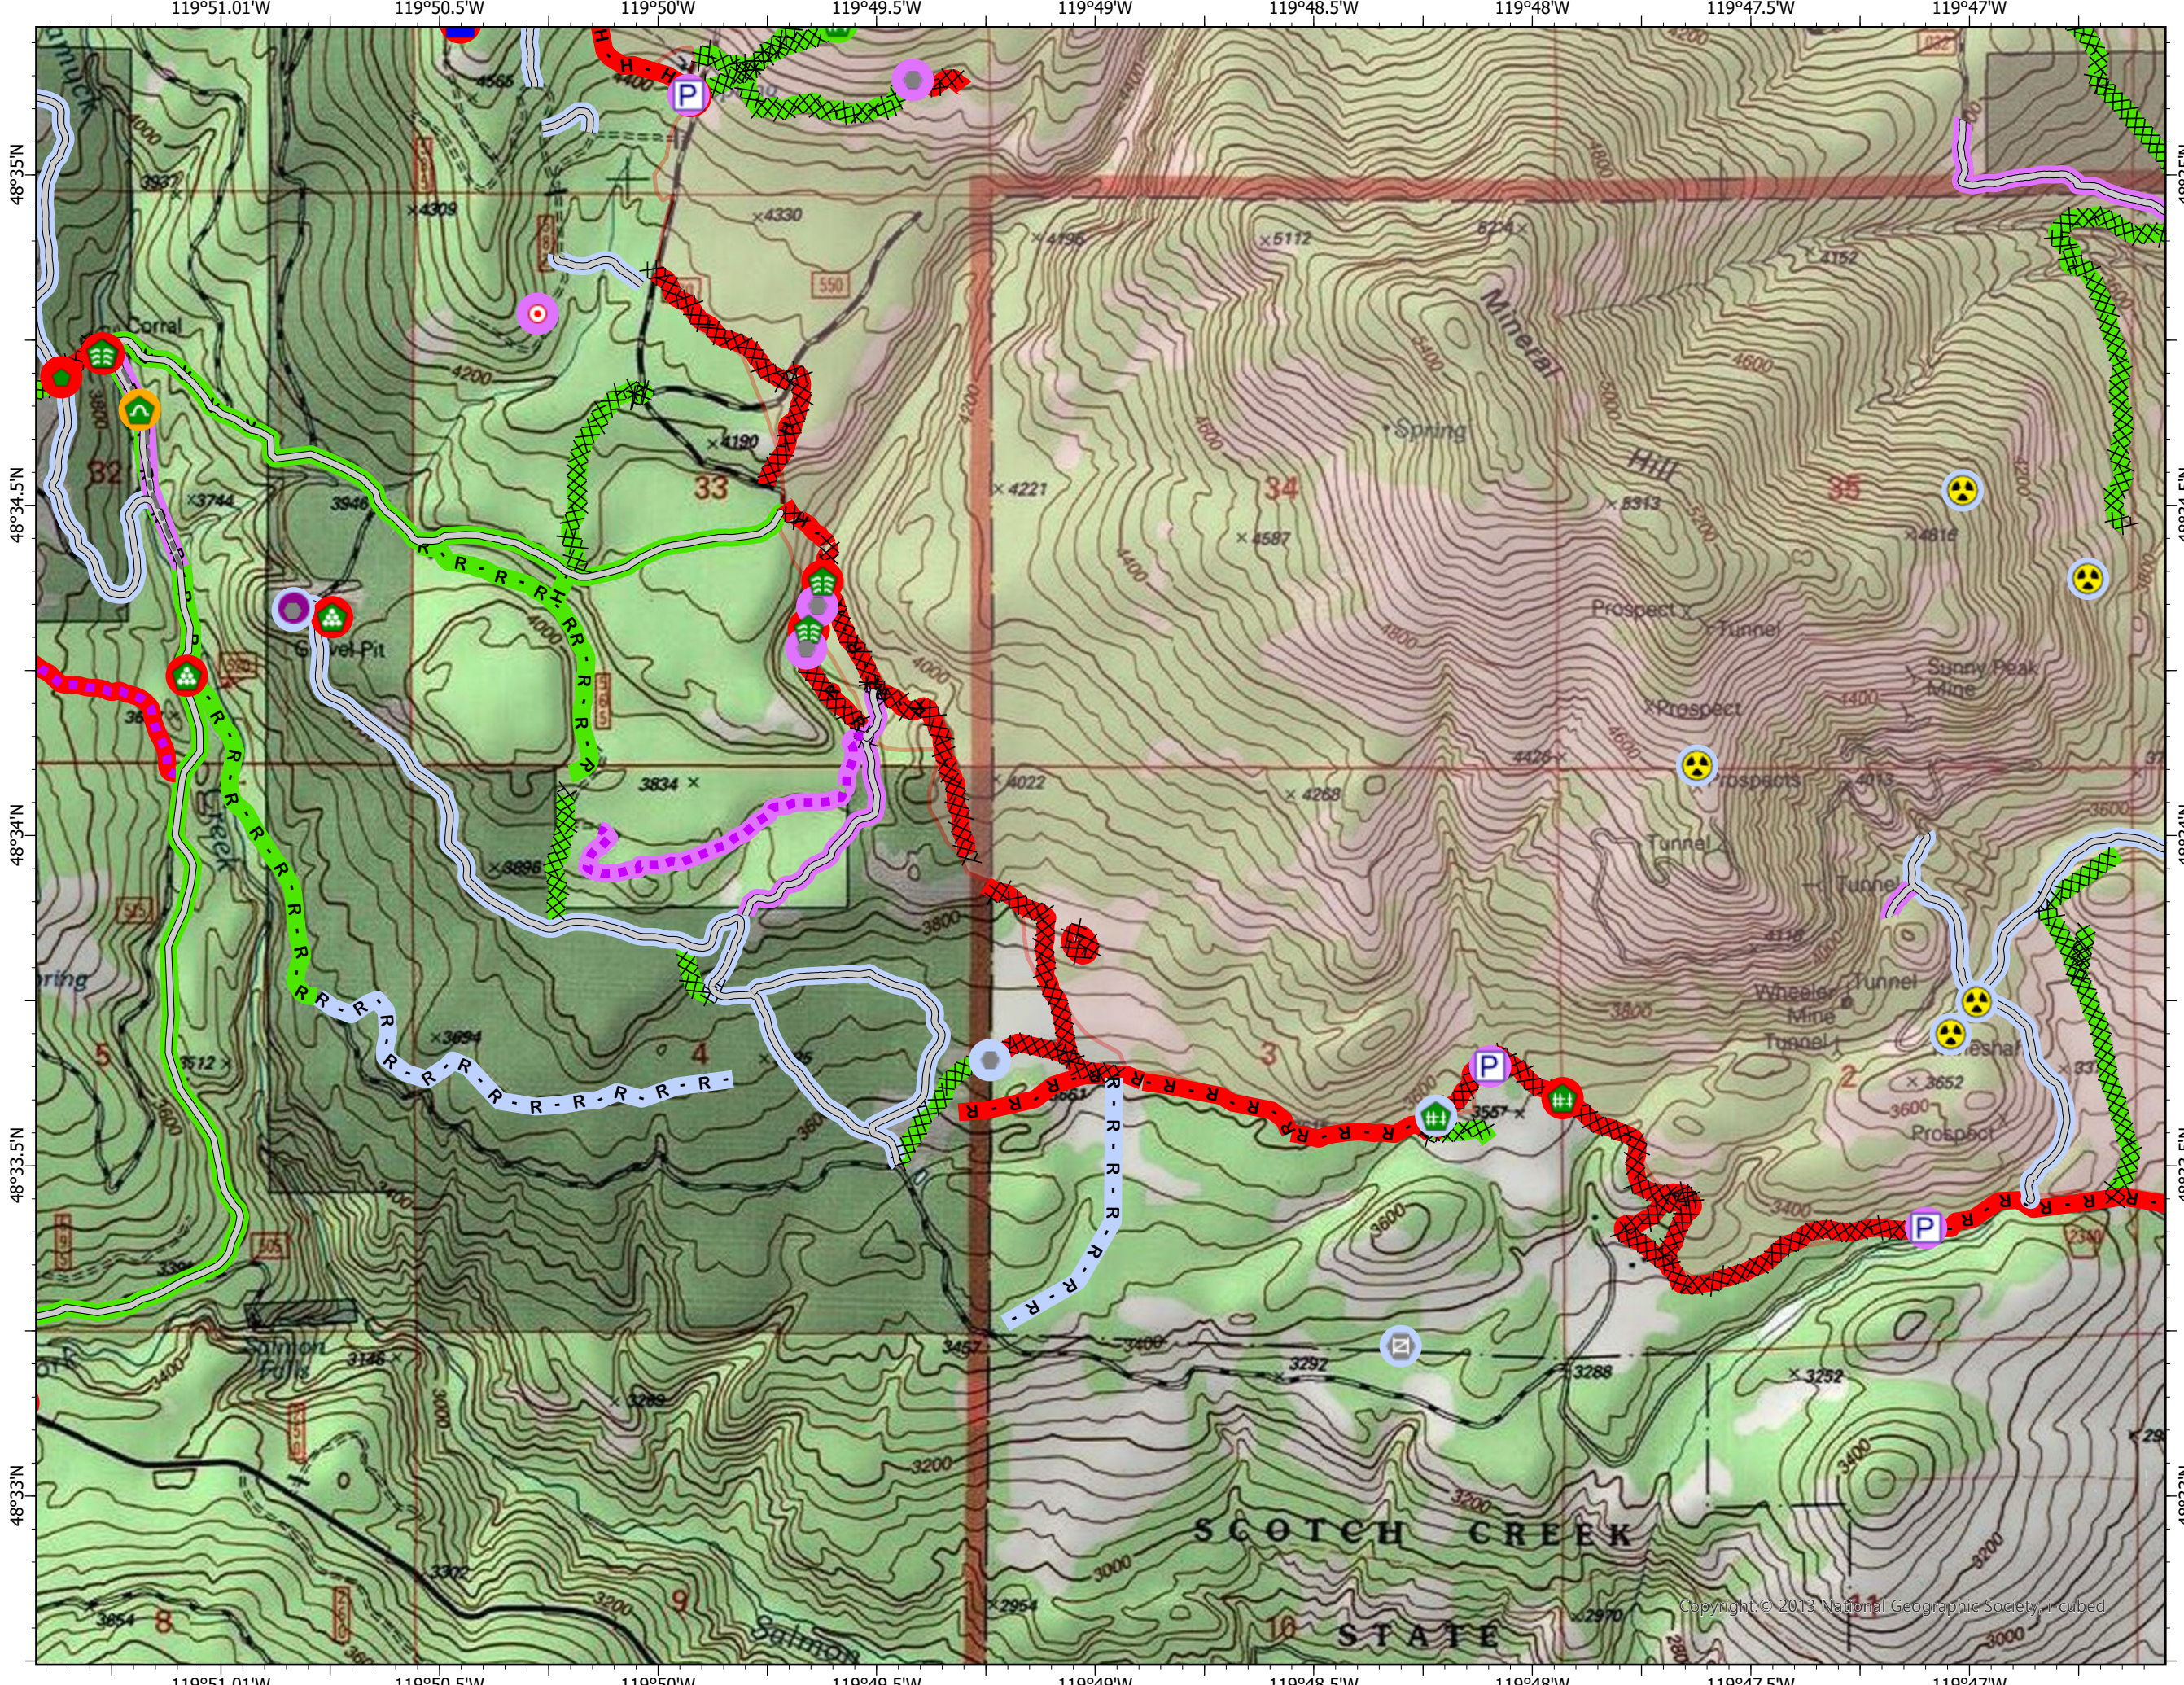

# REPAIR DIV F

- 2021\_WAOWF\_CedarCreek\_PhotoPoints
- Defensible - Stand Alone
- Defensible - Prep and Hold
- Non-Defensible - Prep and Leave
- Non-Defensible - Rescue Drive-By
- Unknown
- Roadless Areas
- Wilderness

9/15/2021 1909

WGS 1984 Datum. LatLong Grid

Copyright © 2013 National Geographic Society, i-cubed