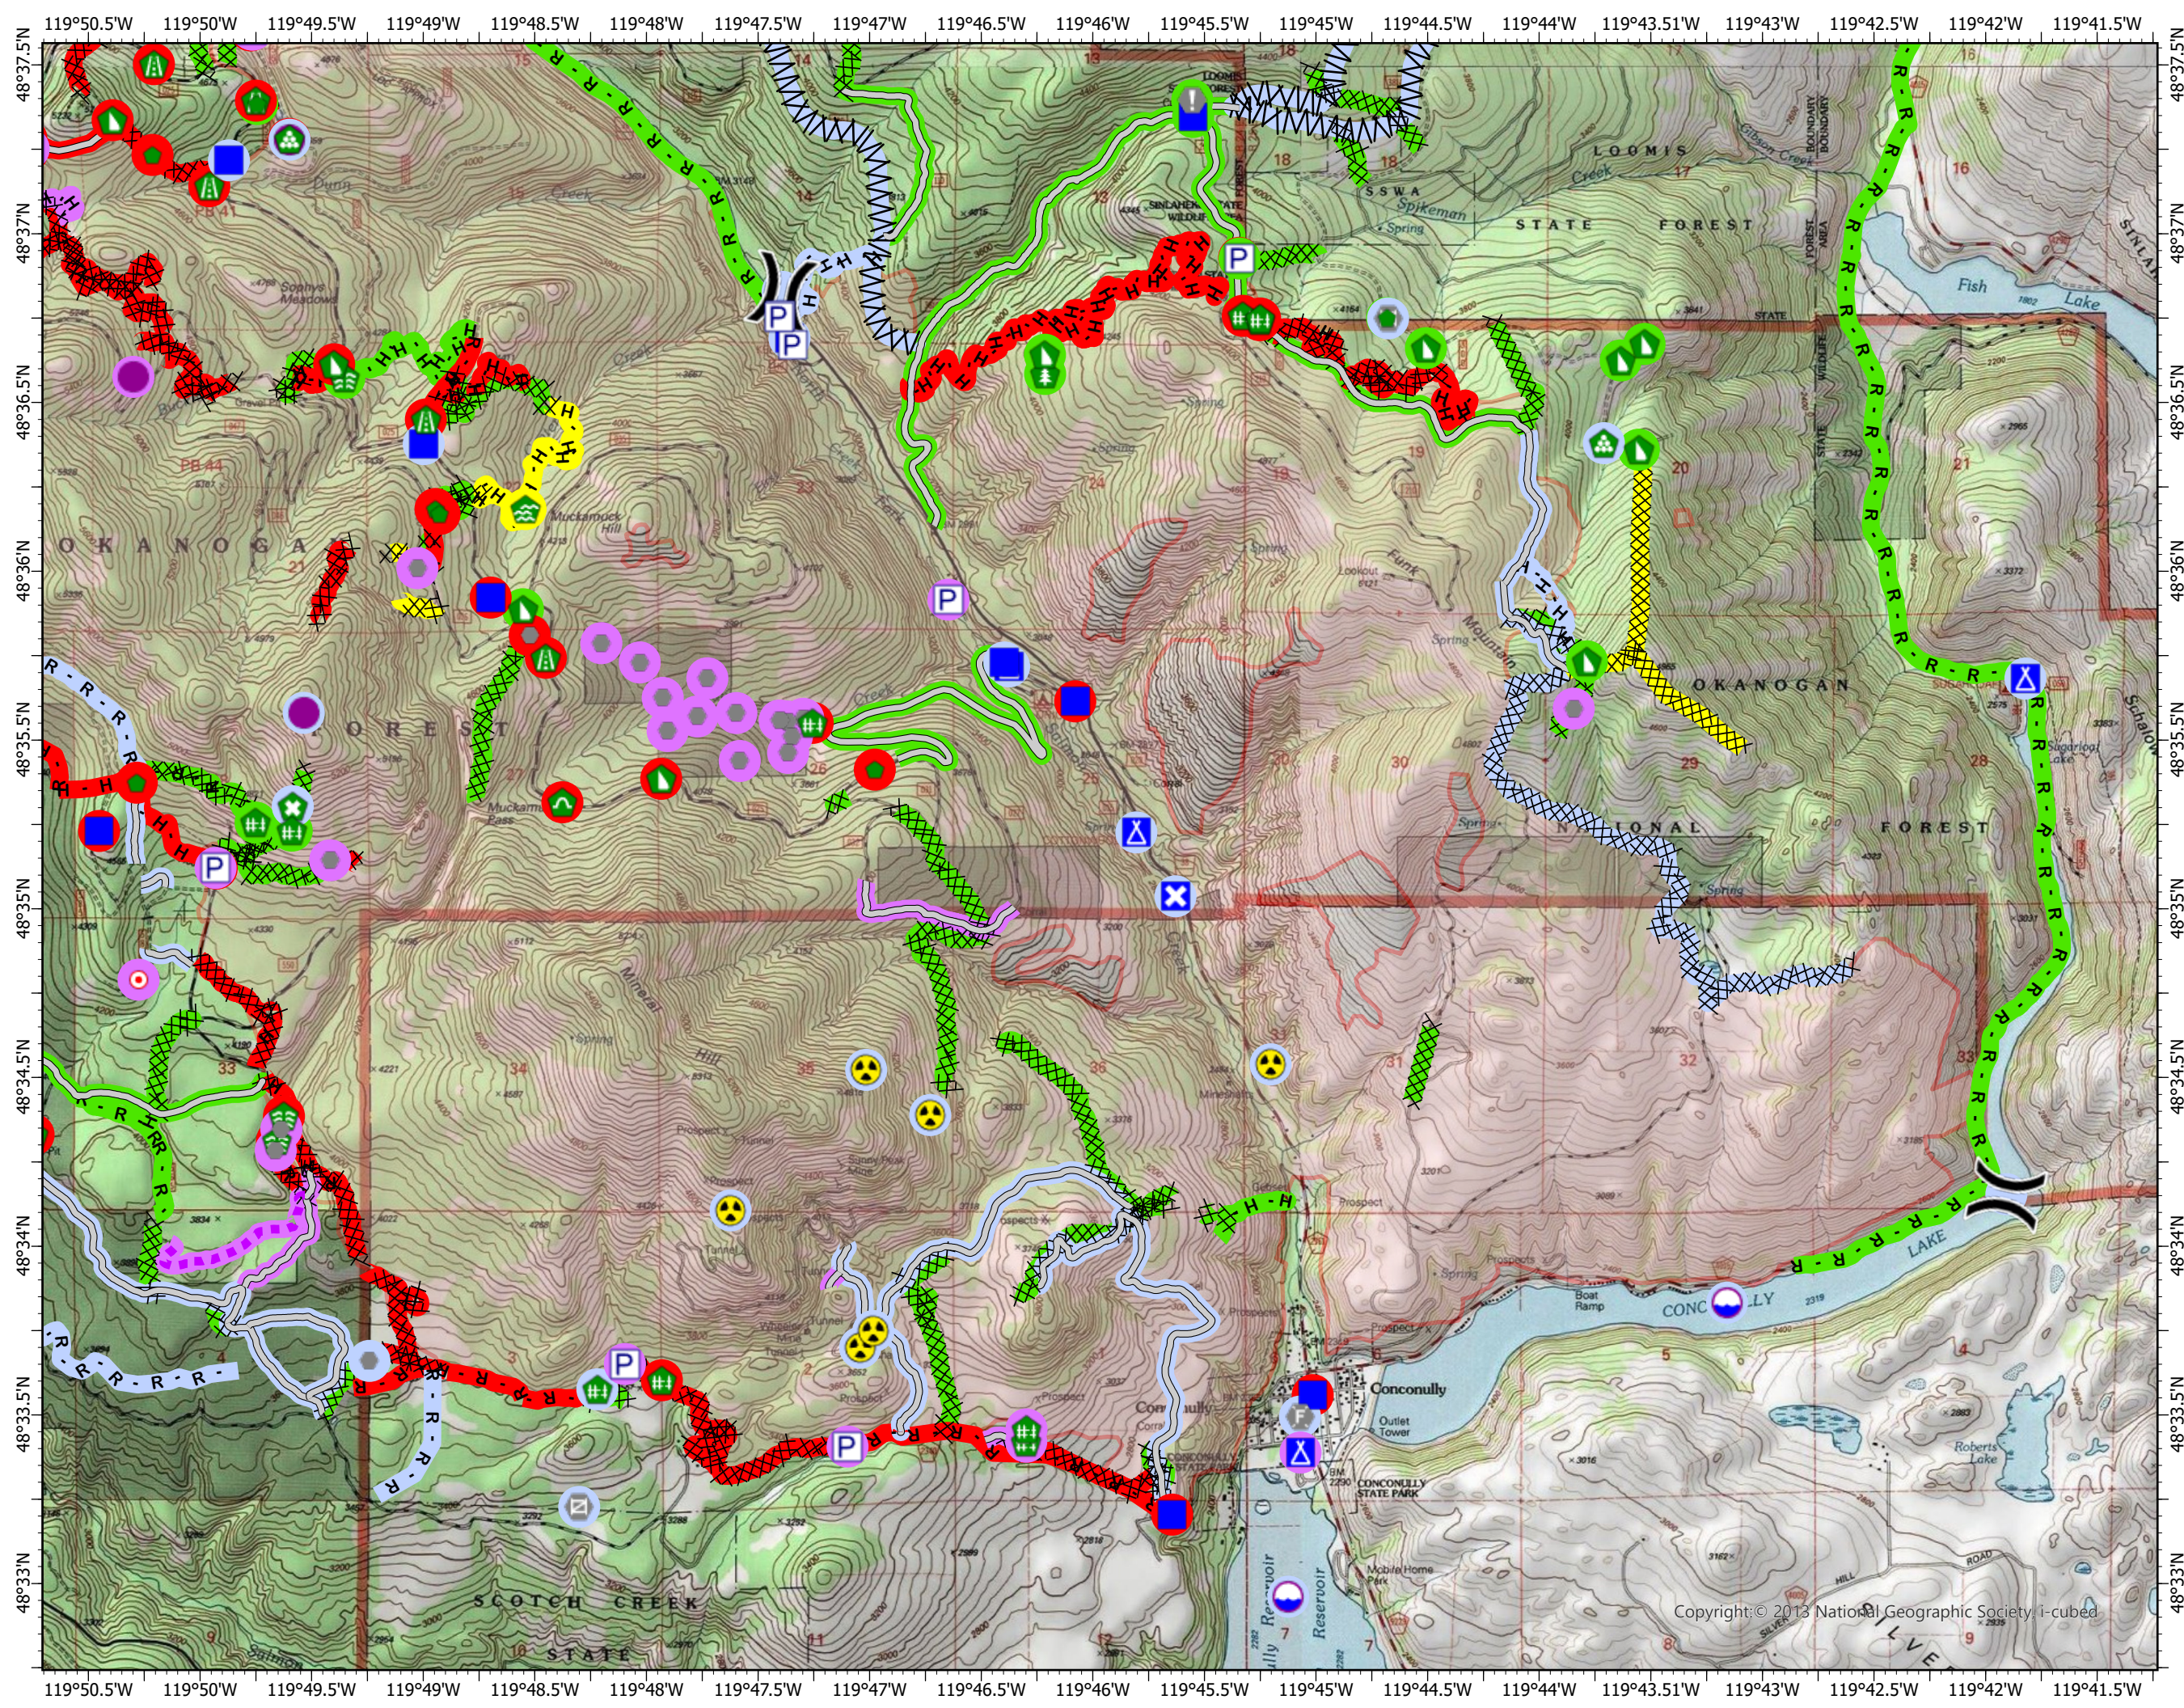

# REPAIR DIV X

- 2021\_WAOWF\_CedarCreek\_PhotoPoints
- Defensible - Stand Alone
- Defensible - Prep and Hold
- Non-Defensible - Prep and Leave
- Non-Defensible - Rescue Drive-By
- Unknown
- Roadless Areas
- Wilderness

9/15/2021 1900

WGS 1984 Datum. LatLong Grid

Copyright: © 2013 National Geographic Society, i-cubed