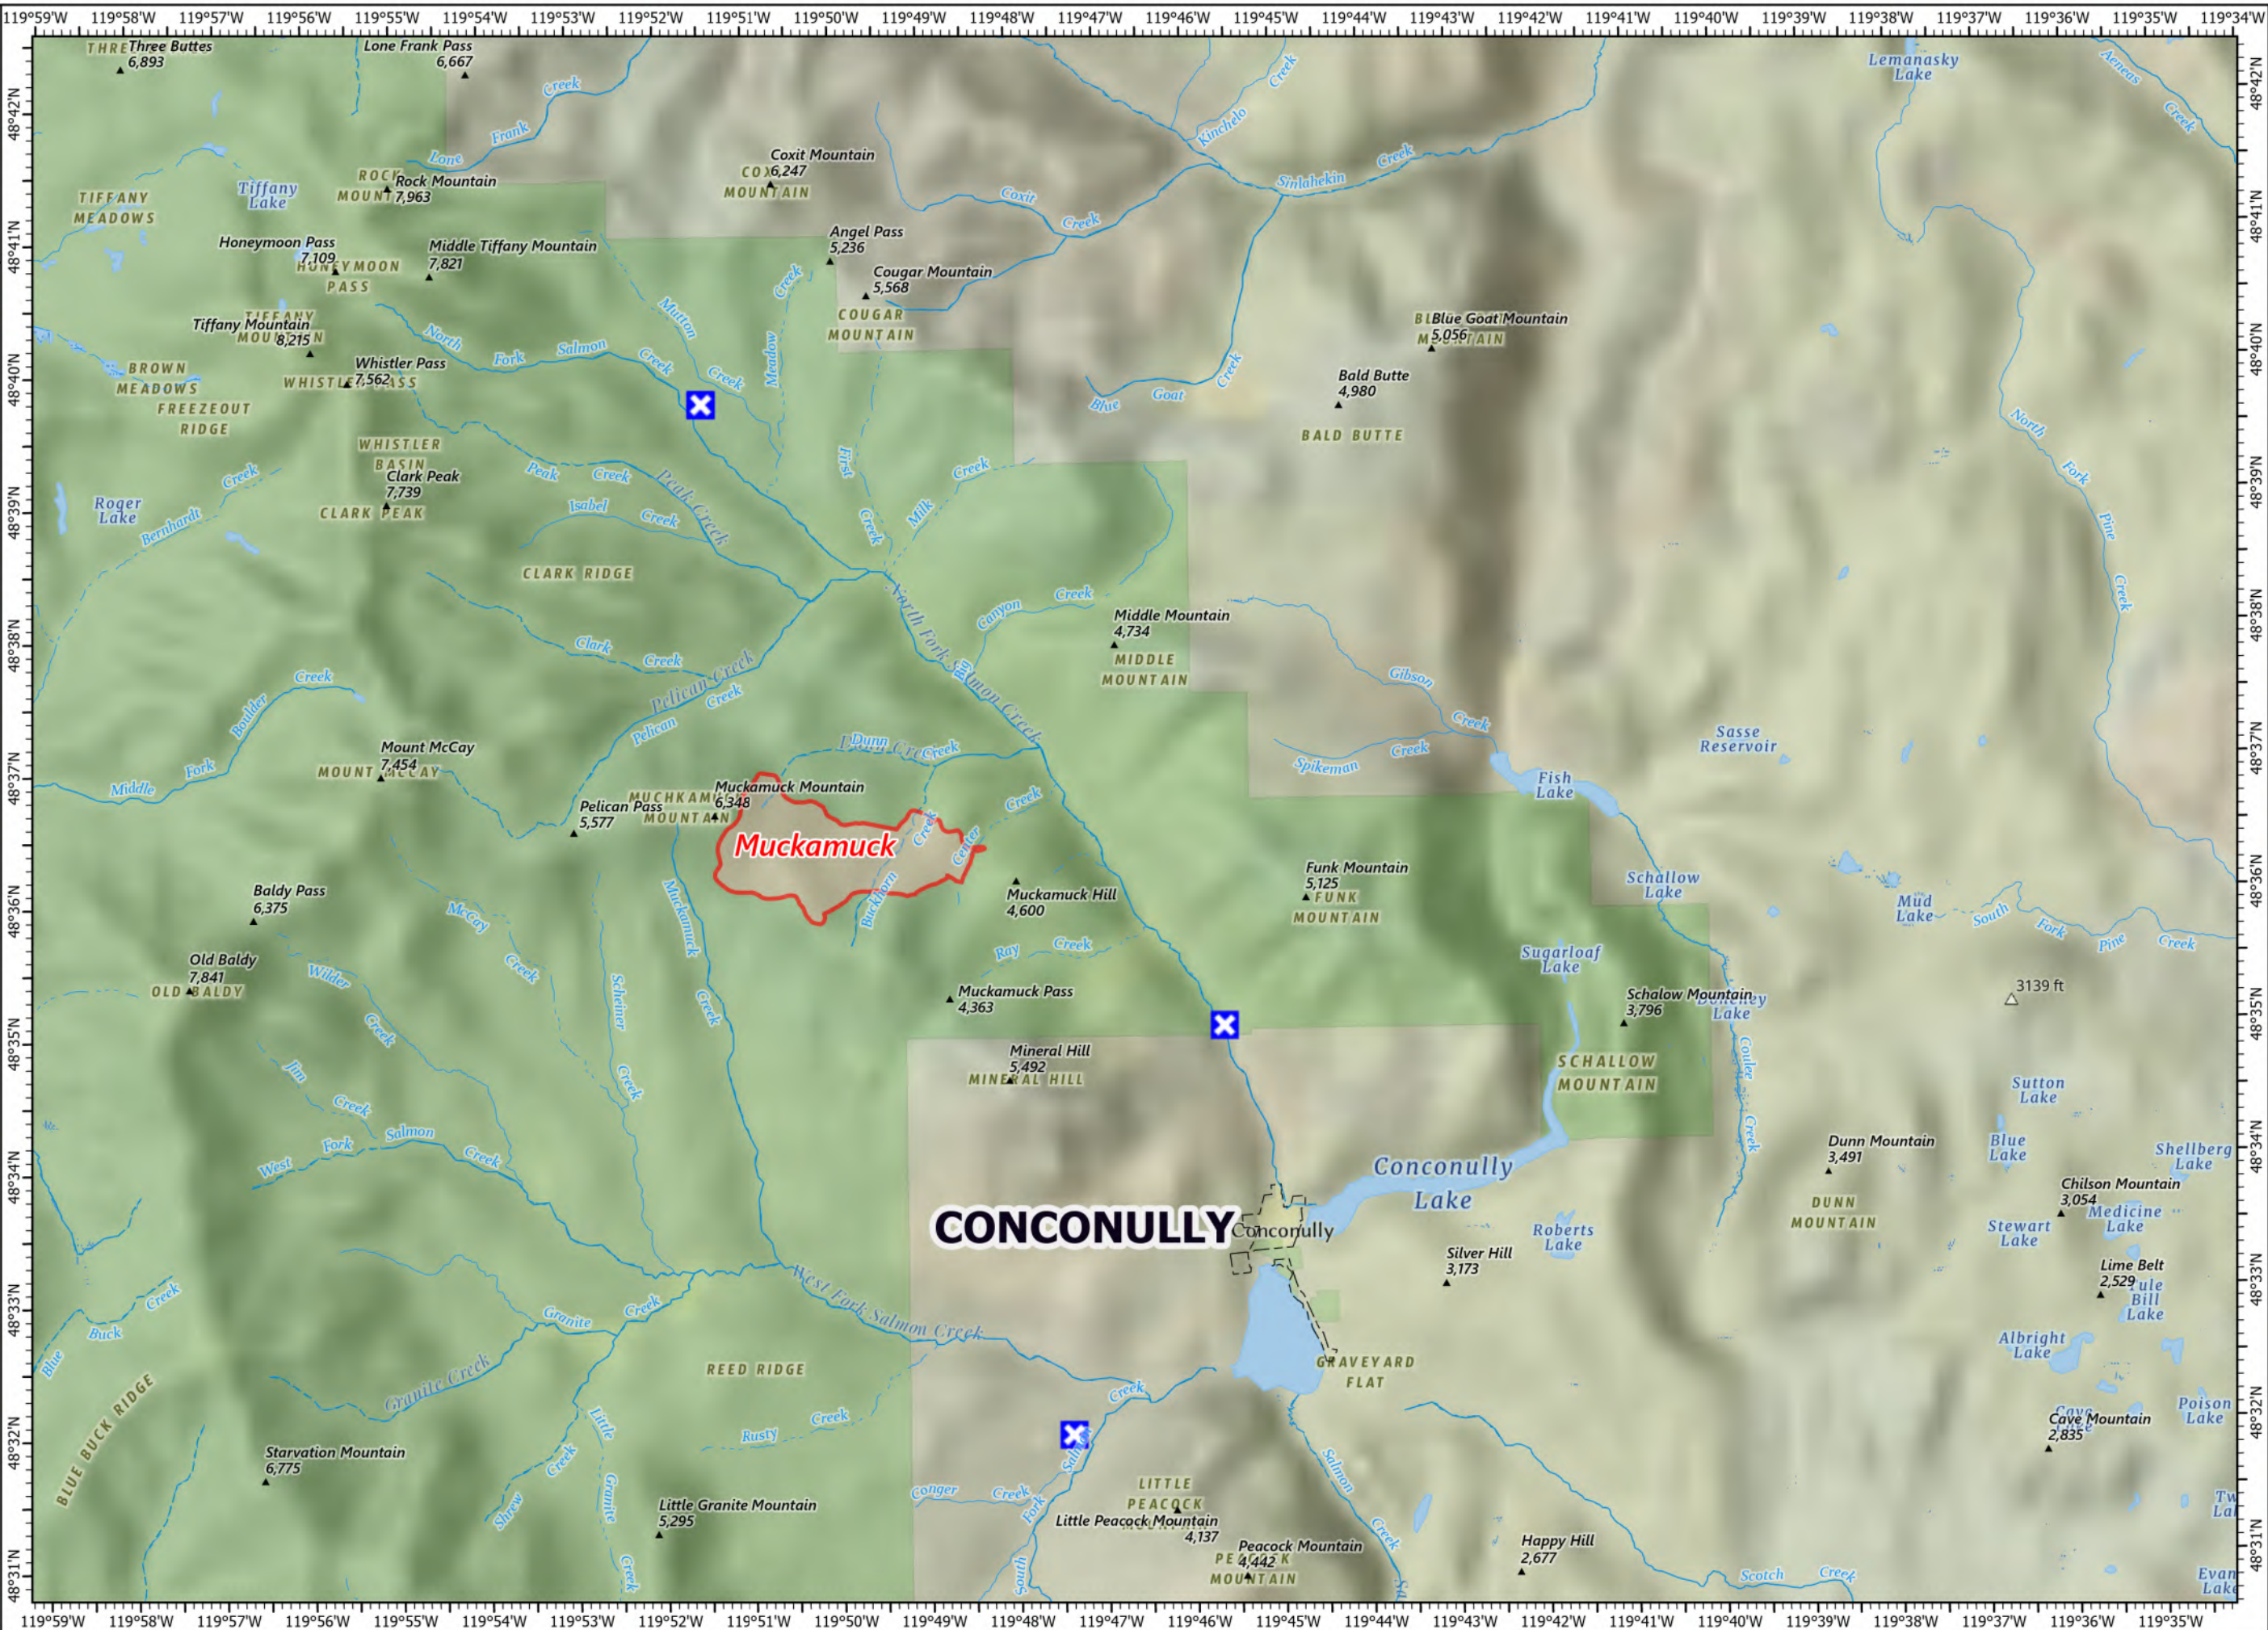

PUBLIC INFORMATION

8/9/2021
Muckamuck
WA-COF-2290
989 acres at 8/8/2021, 1916 hrs

-  Closure
-  Wildfire Daily Fire Perimeter

1:85,197 - SWAIMT2 GIS - 8/8/2021 2253
Acres from IR and GIS
North American 1983 Datum. Lat/Long Grid