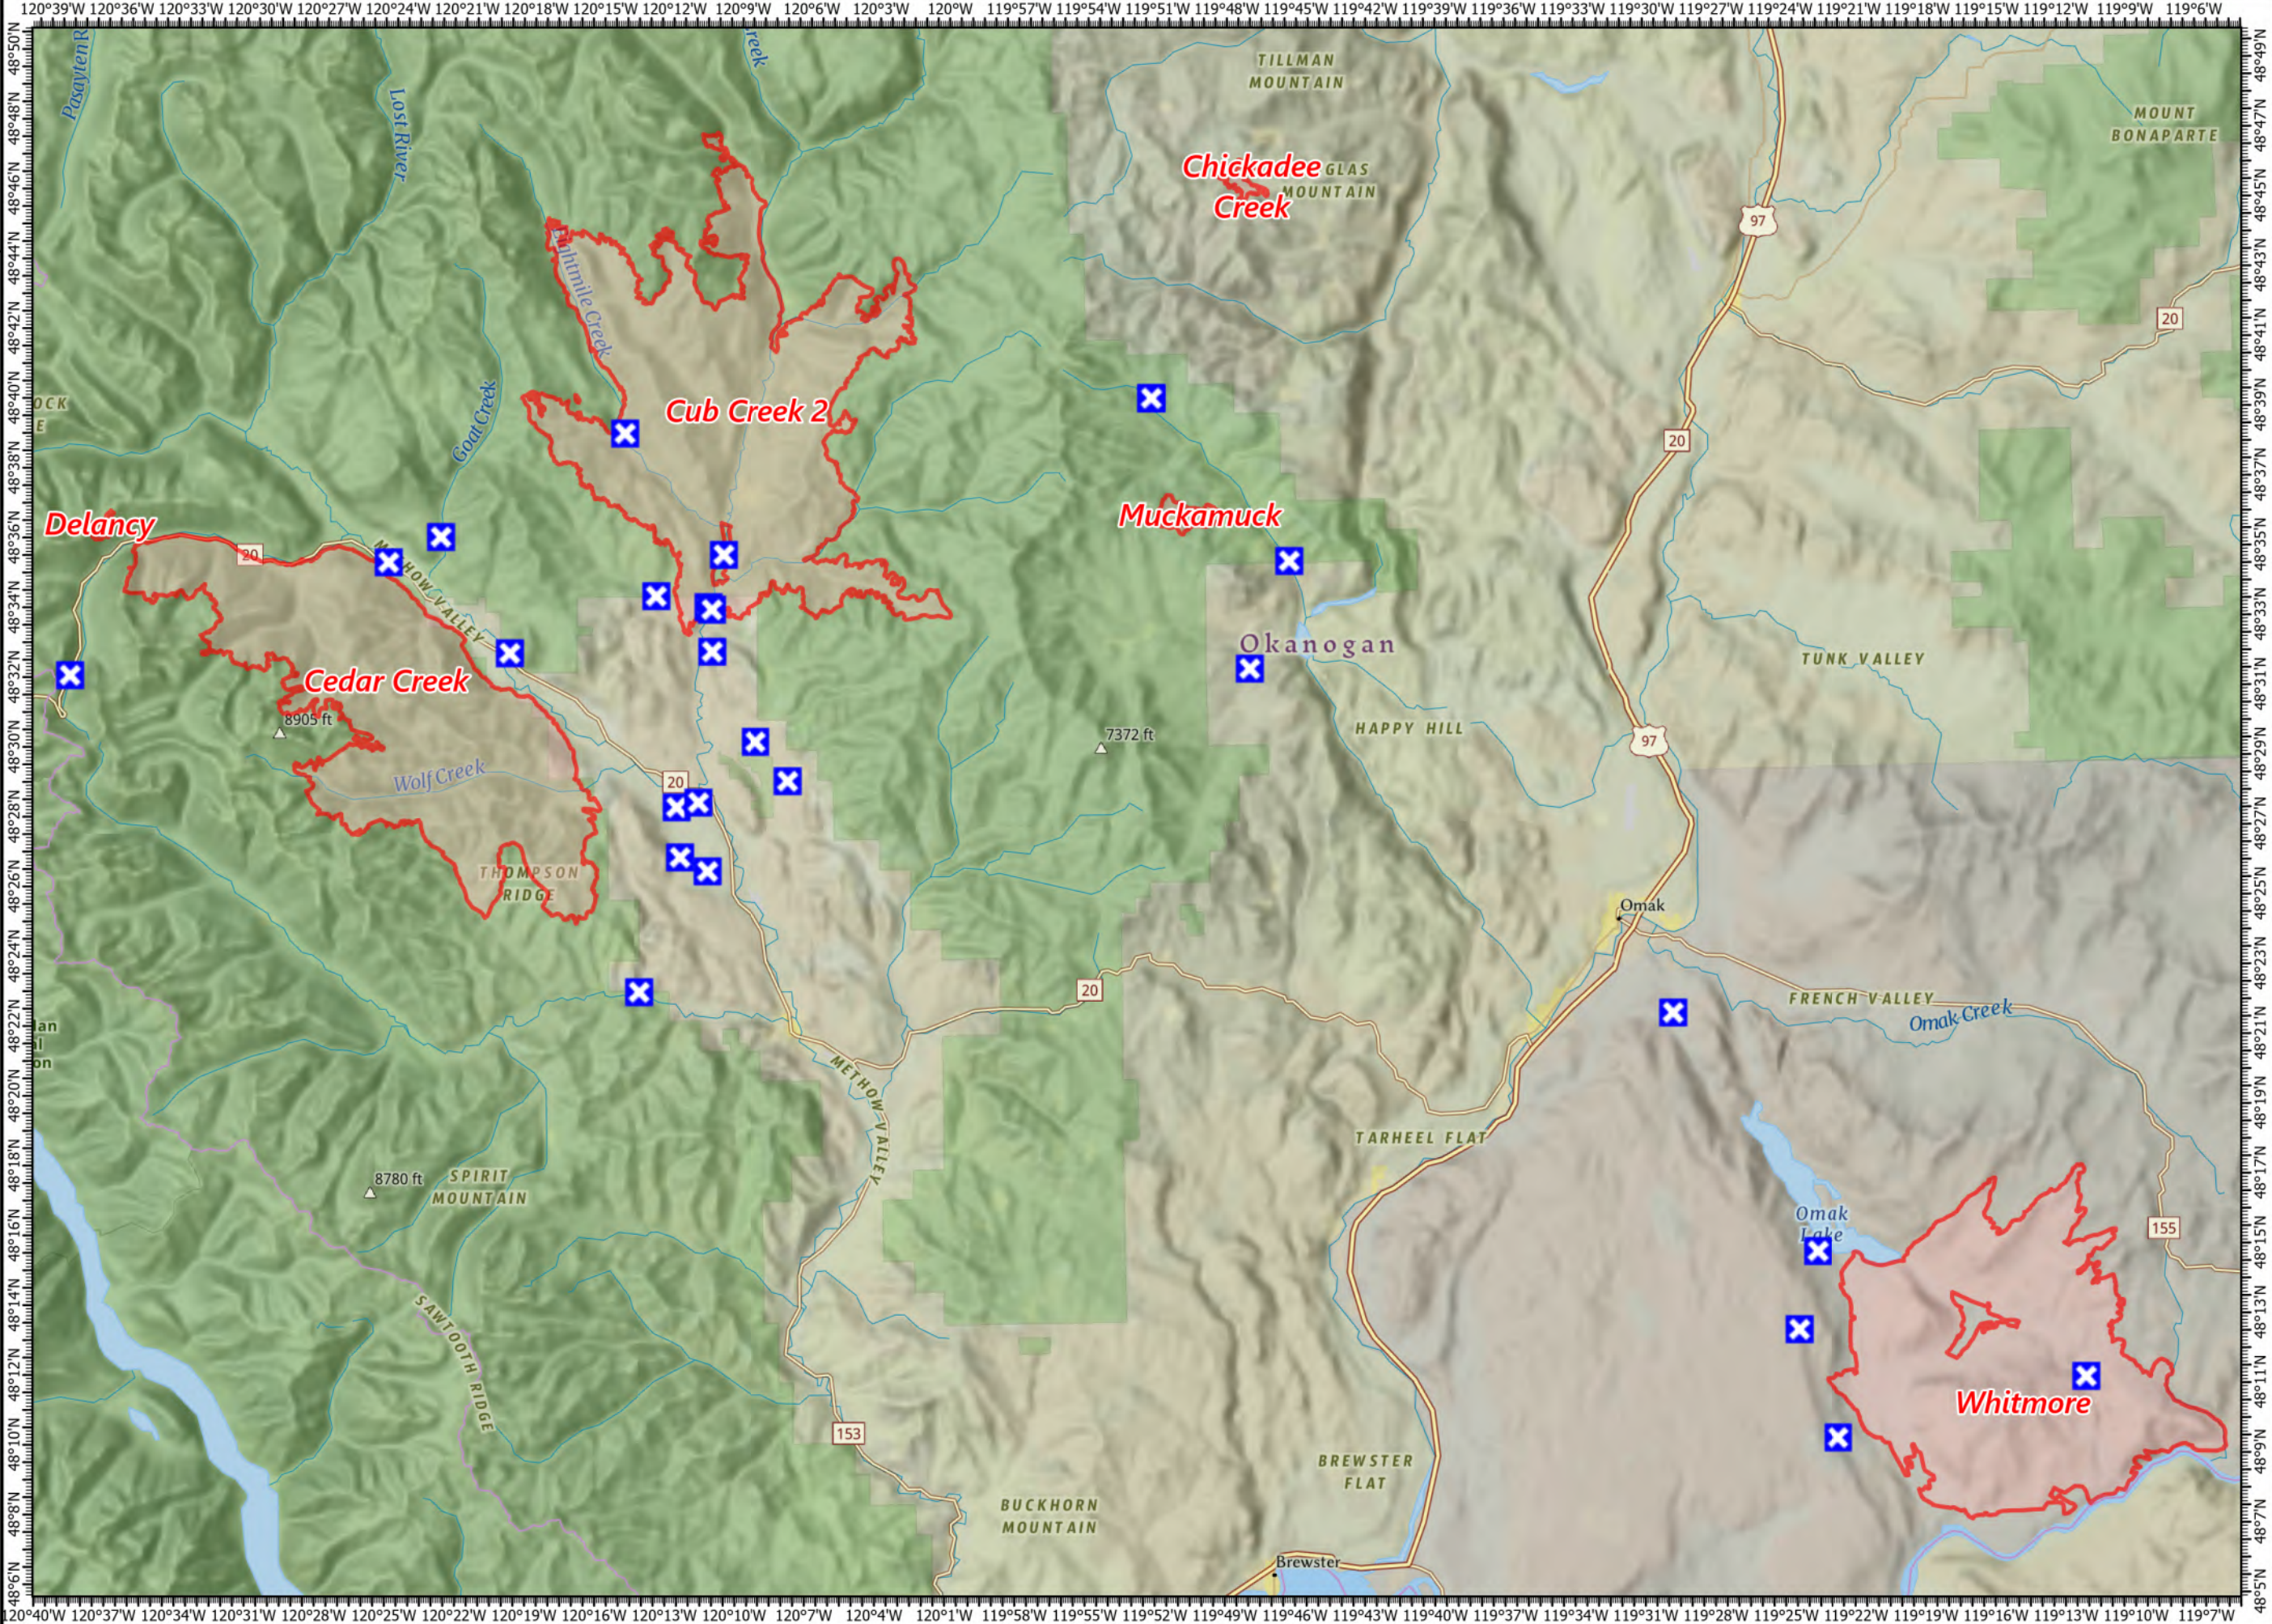

PUBLIC INFORMATION

Vicinity of Cub Creek 2 & Muckamuck Fires

-  Closure
-  Wildfire Daily Fire Perimeter

1:325,000 - SWAIMT2 GIS - 8/8/2021 2256
Acres from IR and GIS
North American 1983 Datum. Lat/Long Grid