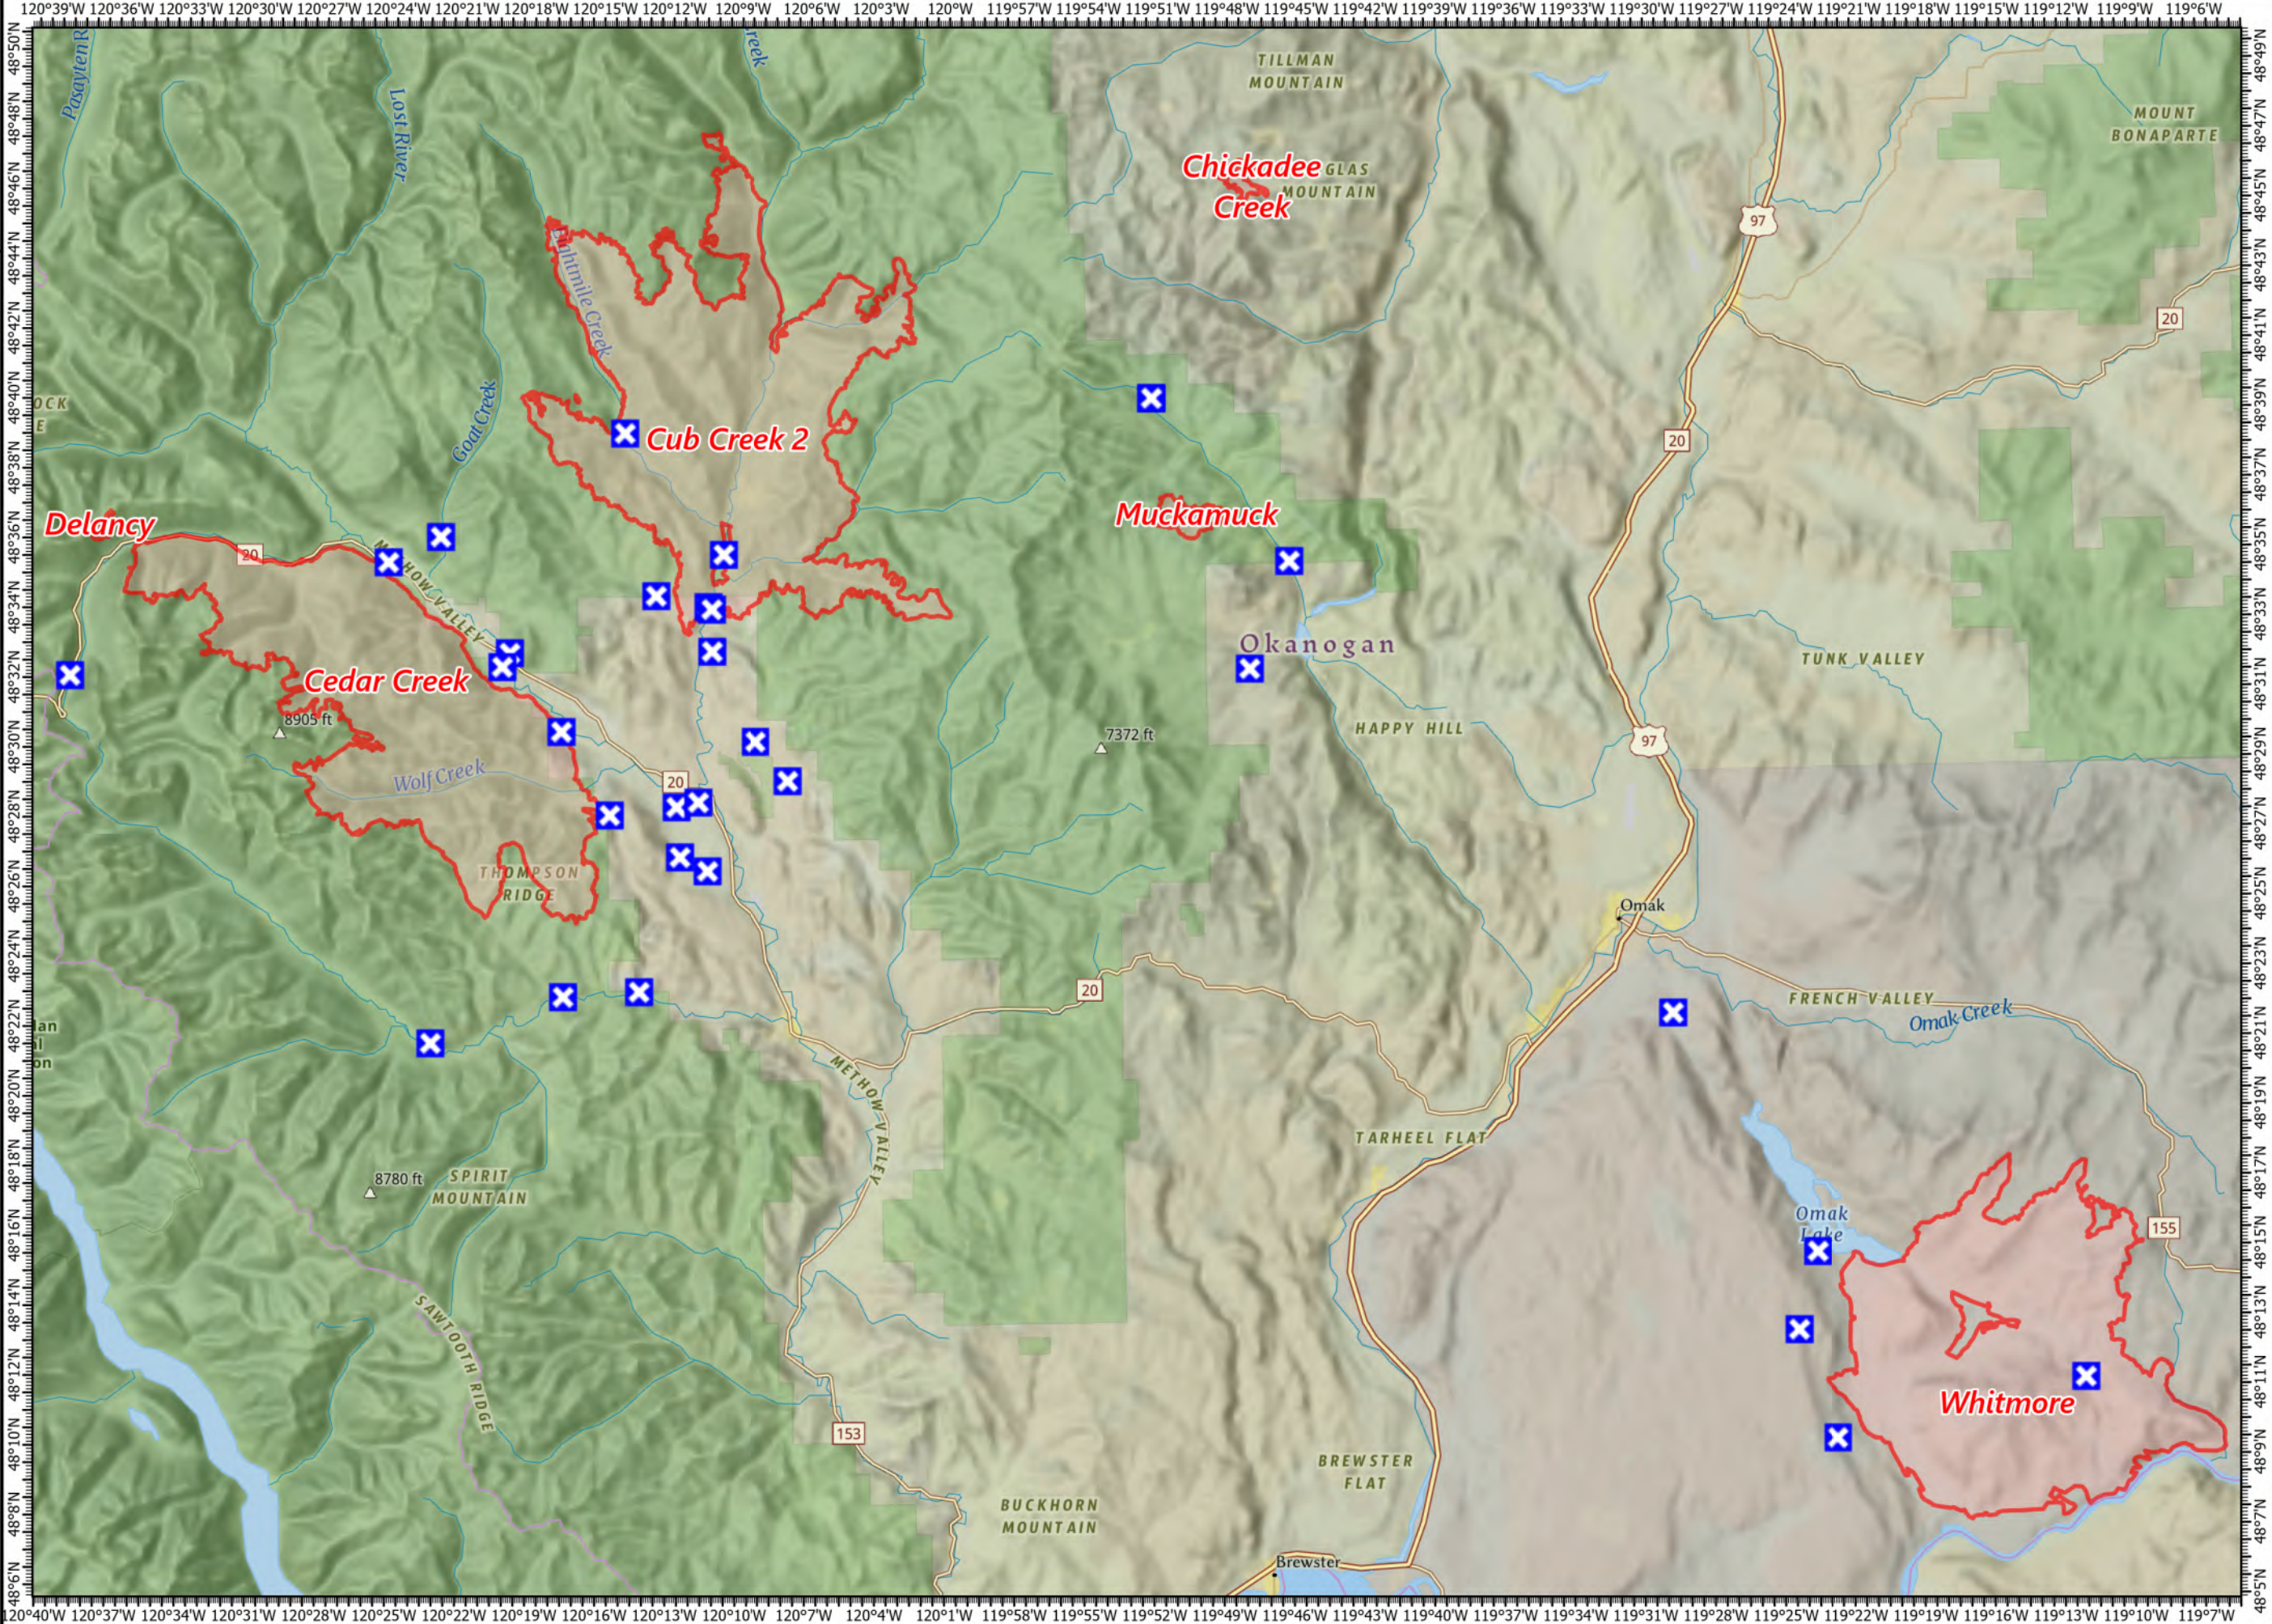

# PUBLIC INFORMATION

Vicinity of Cub Creek 2 & Muckamuck Fires

-  Closure
-  Wildfire Daily Fire Perimeter

1:325,000 - SWAIMT2 GIS - 8/9/2021 2216  
Acres from IR and GIS  
North American 1983 Datum. Lat/Long Grid