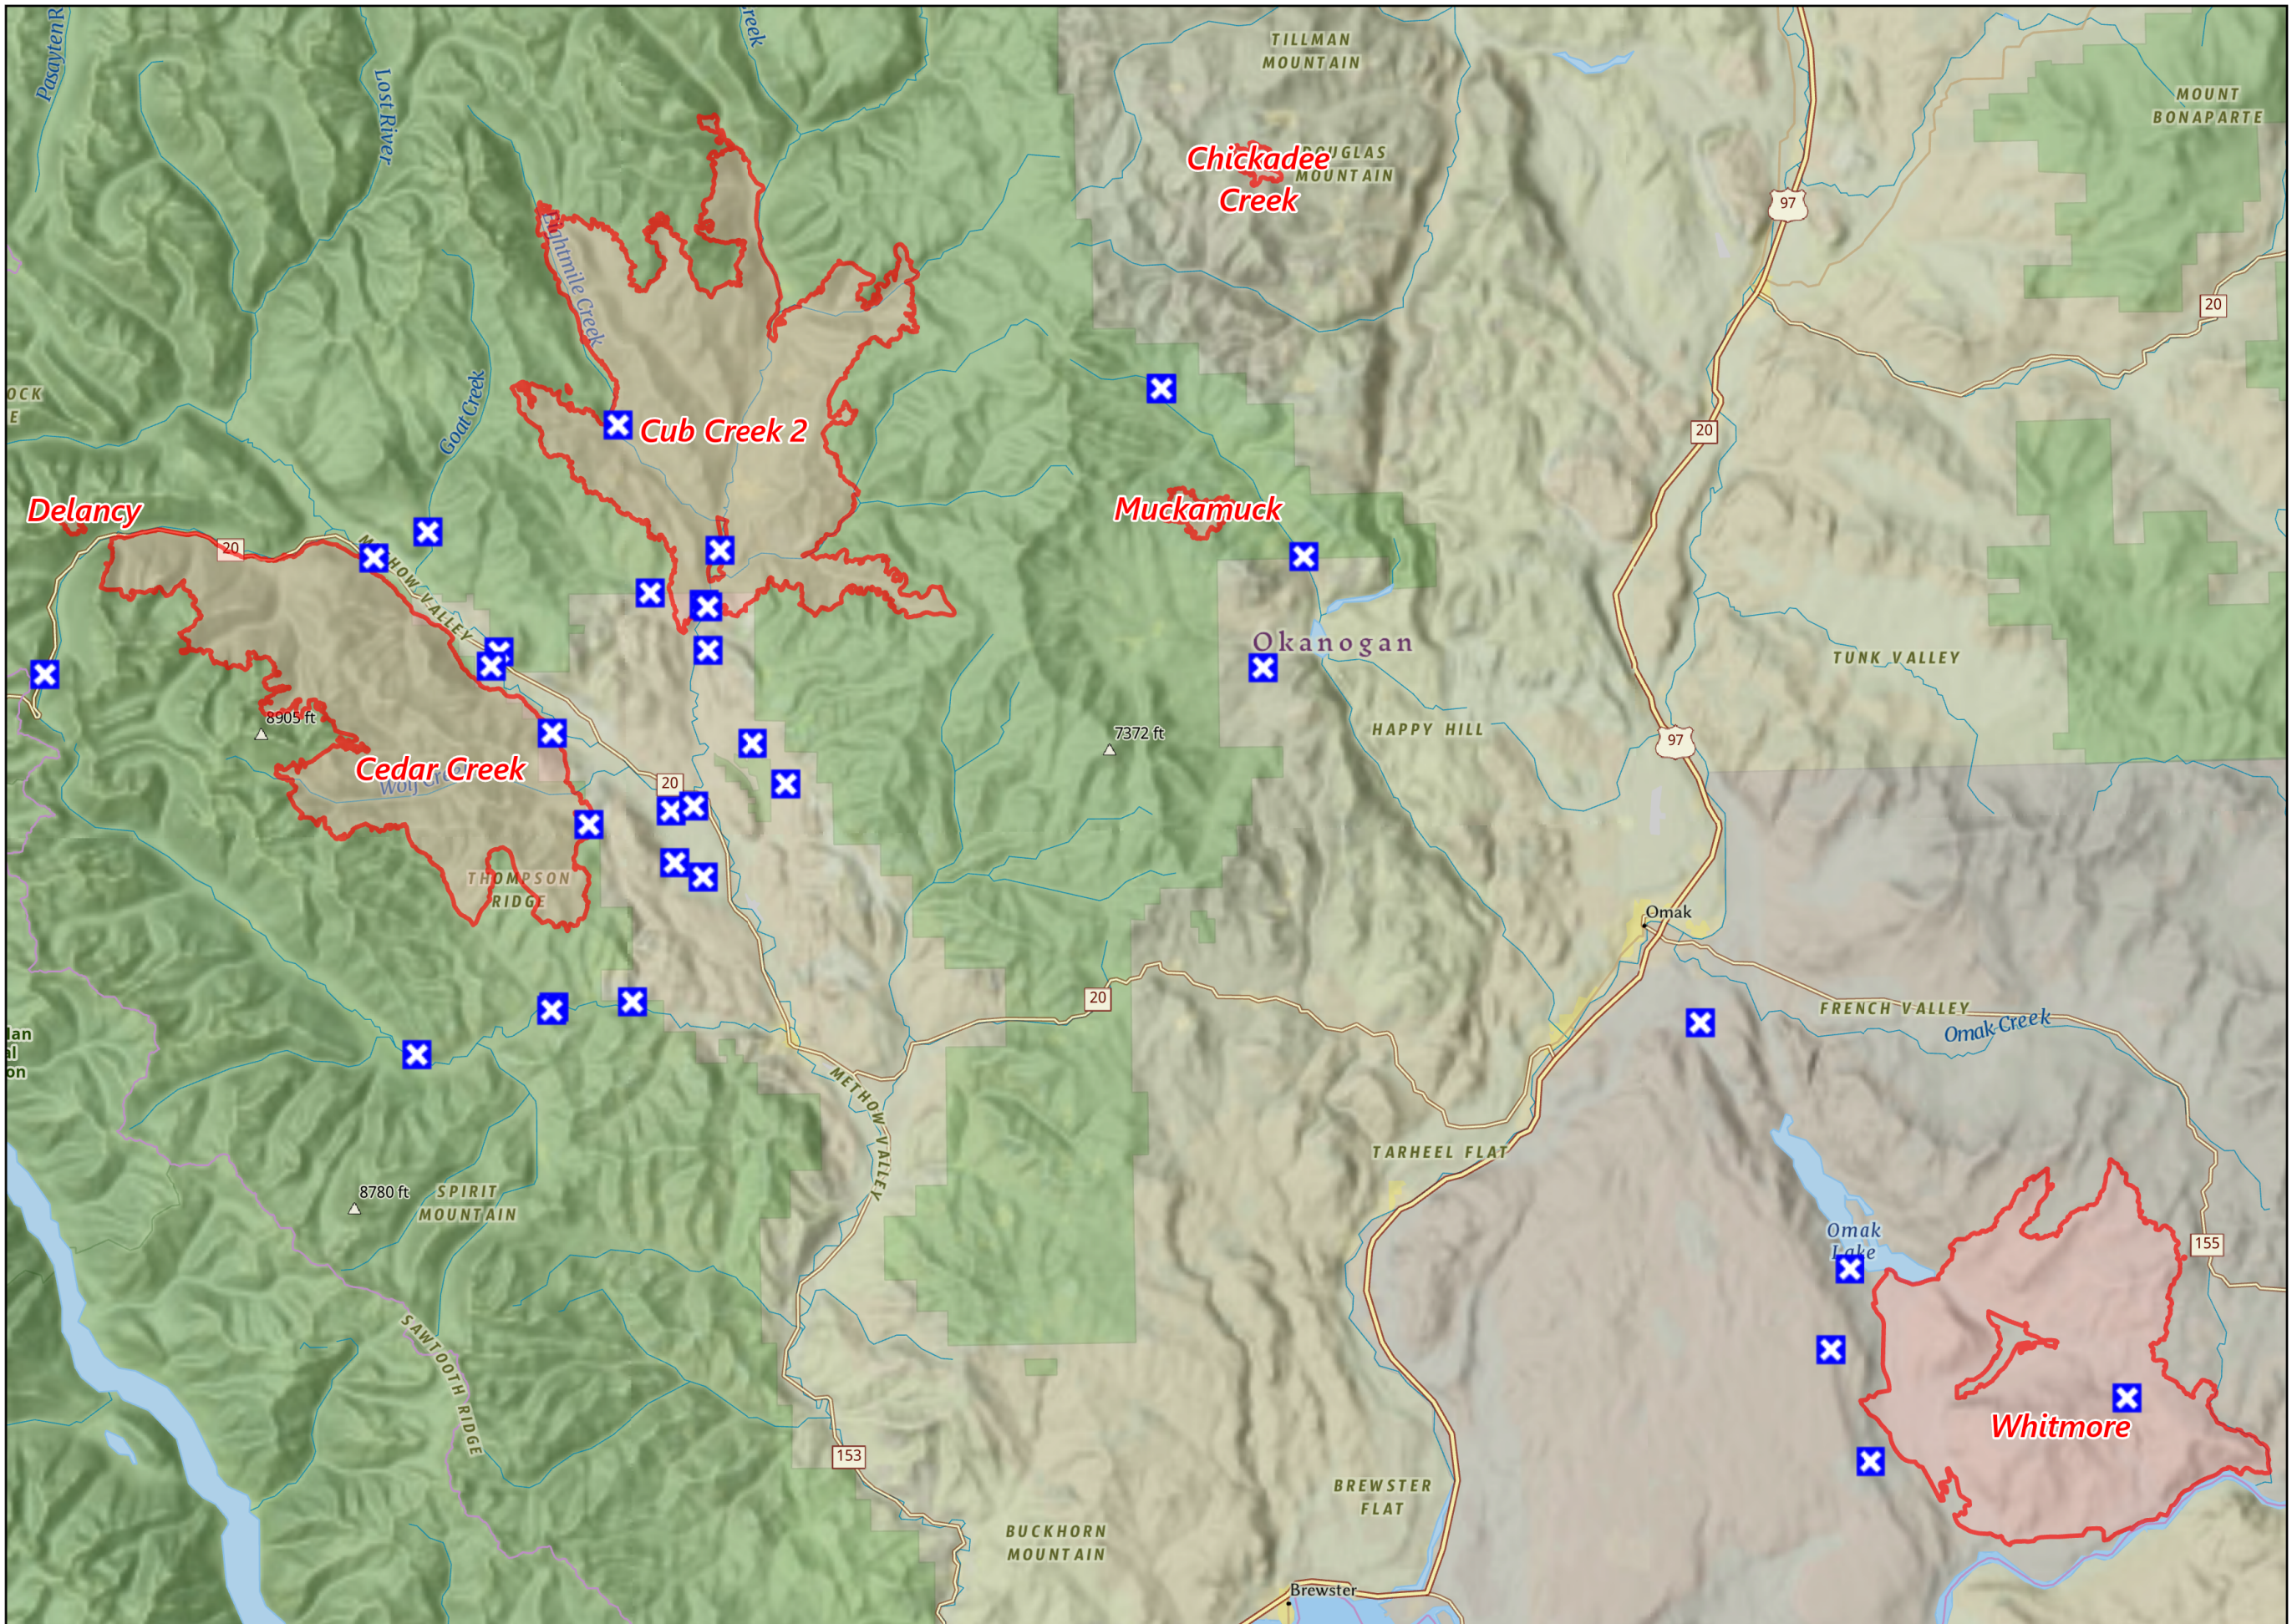

# PUBLIC INFORMATION

8/12/2021

Vicinity of Cub Creek 2  
&  
Muckamuck Fires

-  Closure
-  Wildfire Daily Fire Perimeter

1:325,000 - SWAIMT2 GIS - 8/12/2021  
0536  
Acres from IR and GIS