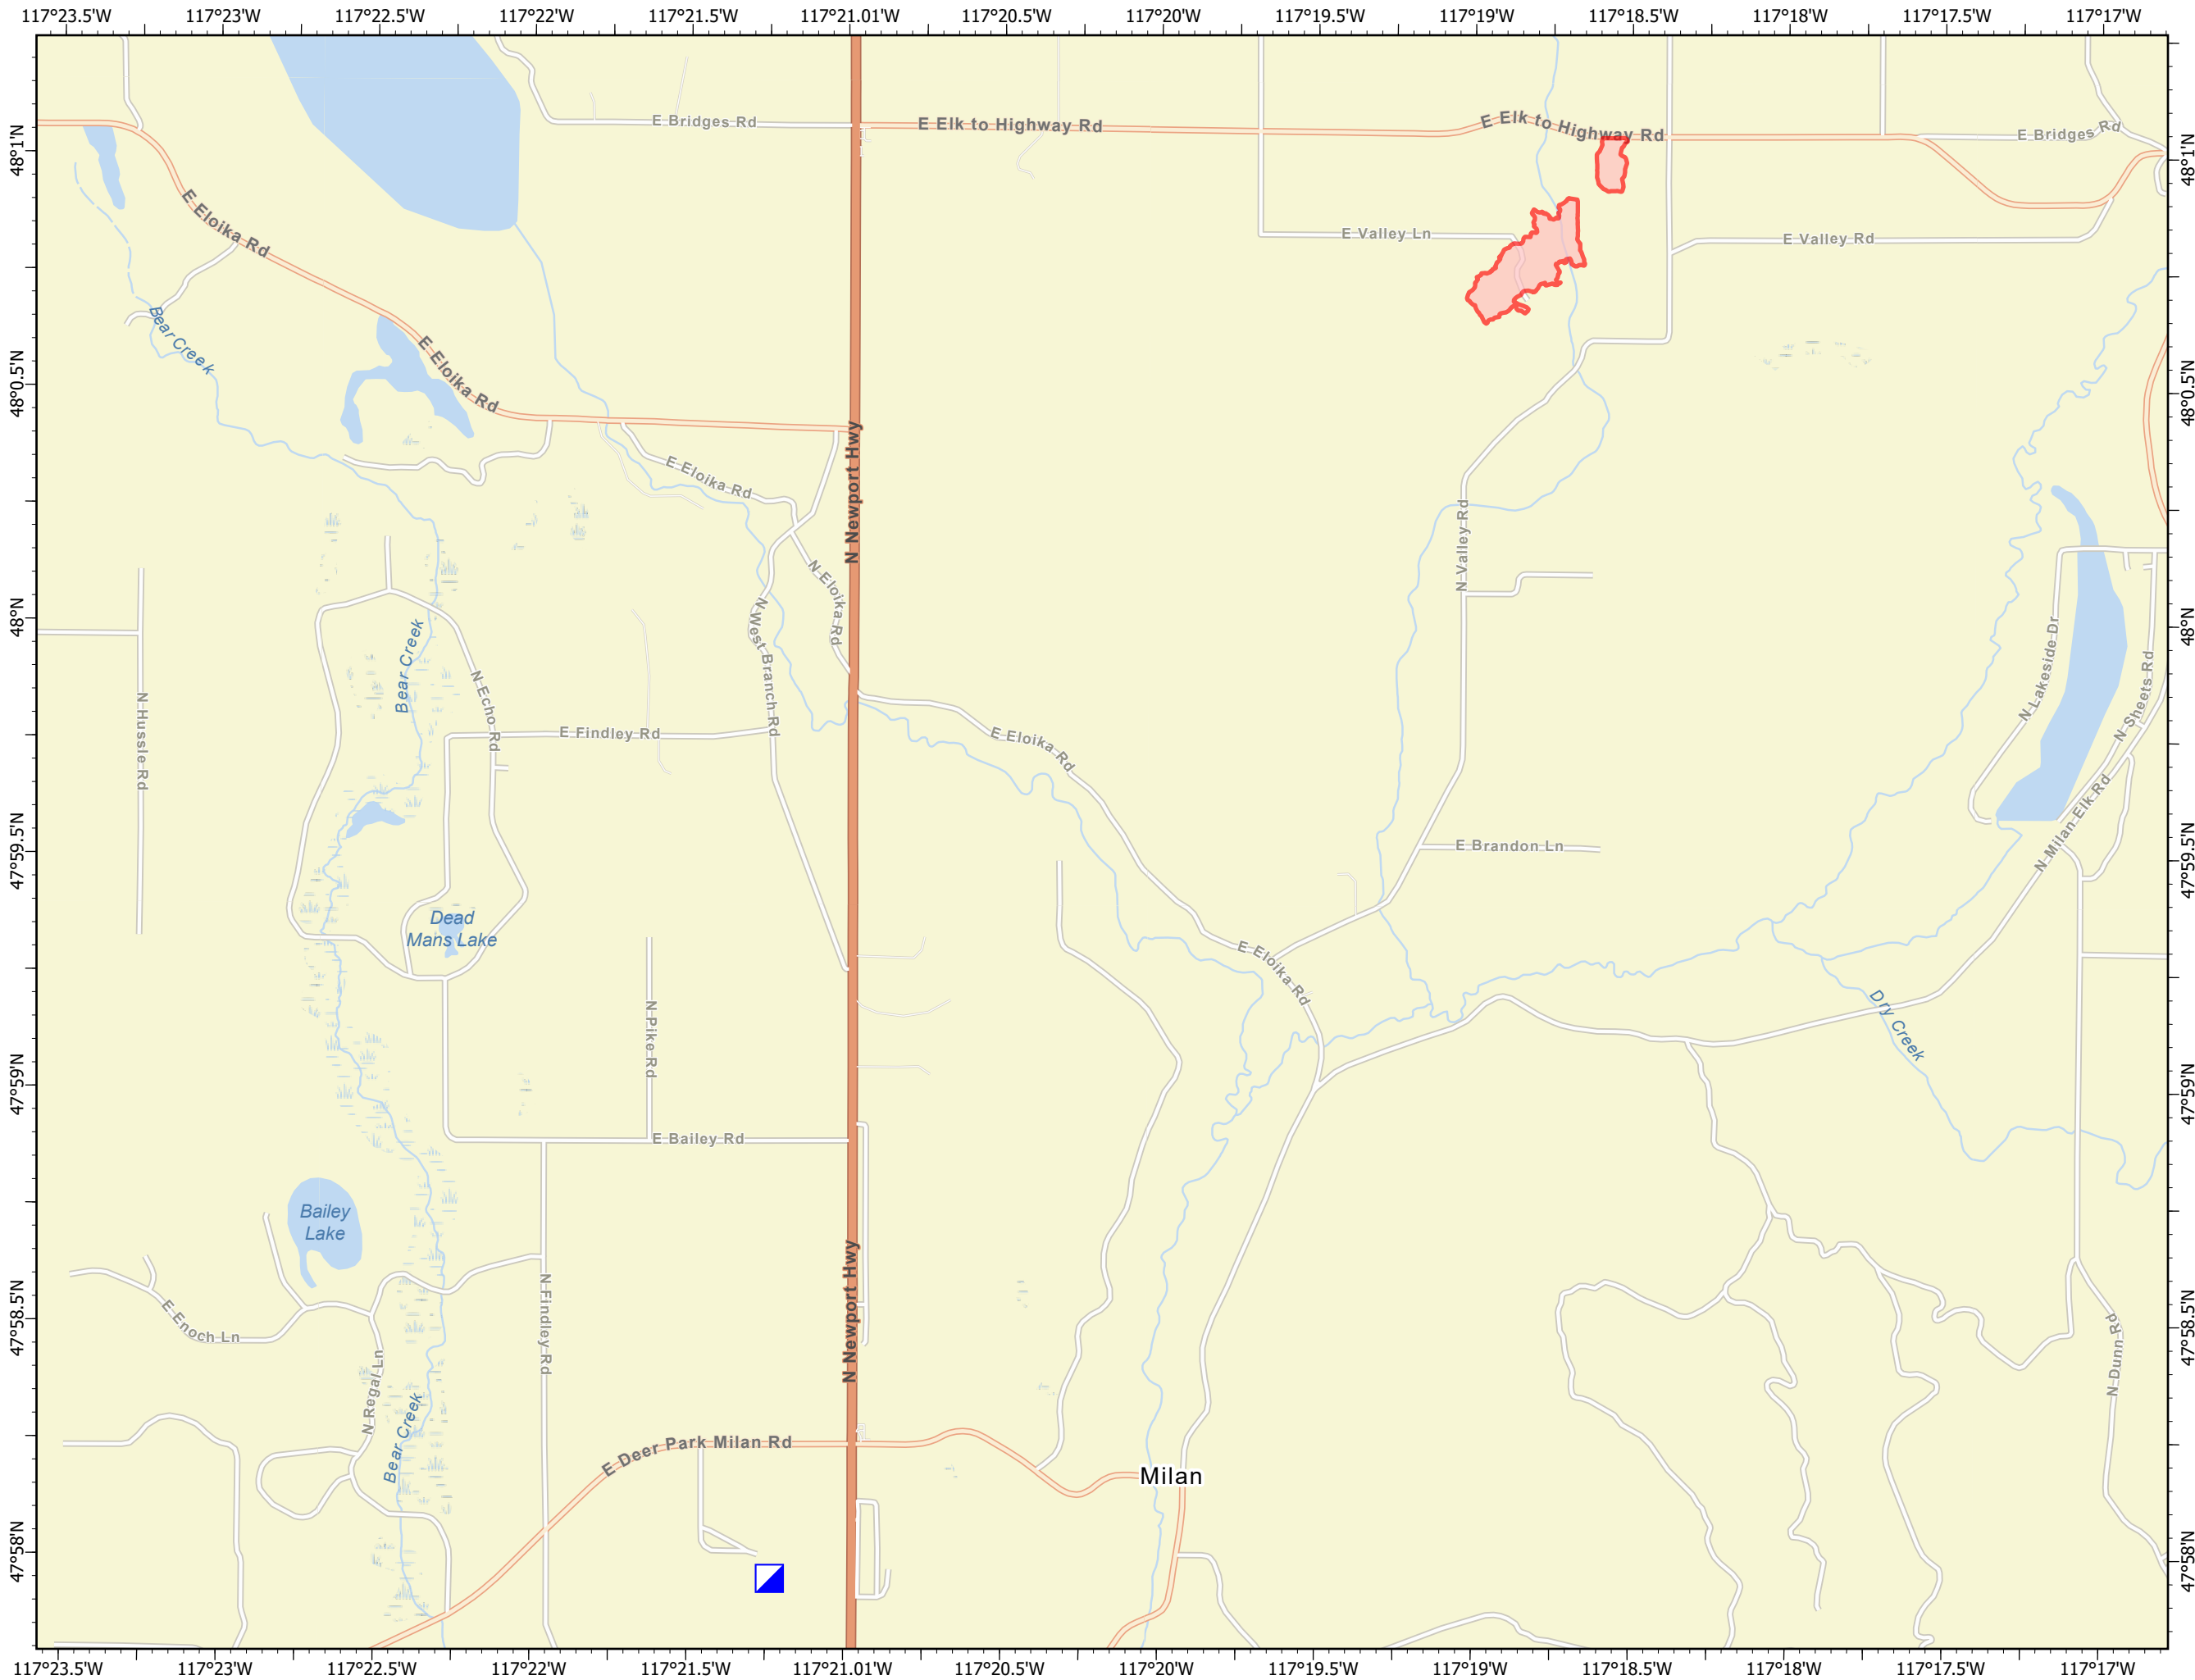

# Transportation

Hardesty Valley  
WA-NES-002161  
7/27/2021 Day

30 acres at 7/25/2021 2300

 Incident Command Post

JILSE  
7/27/2021 0121  
Acres from GPS  
North American 1983 Datum.  
LatLong Grid