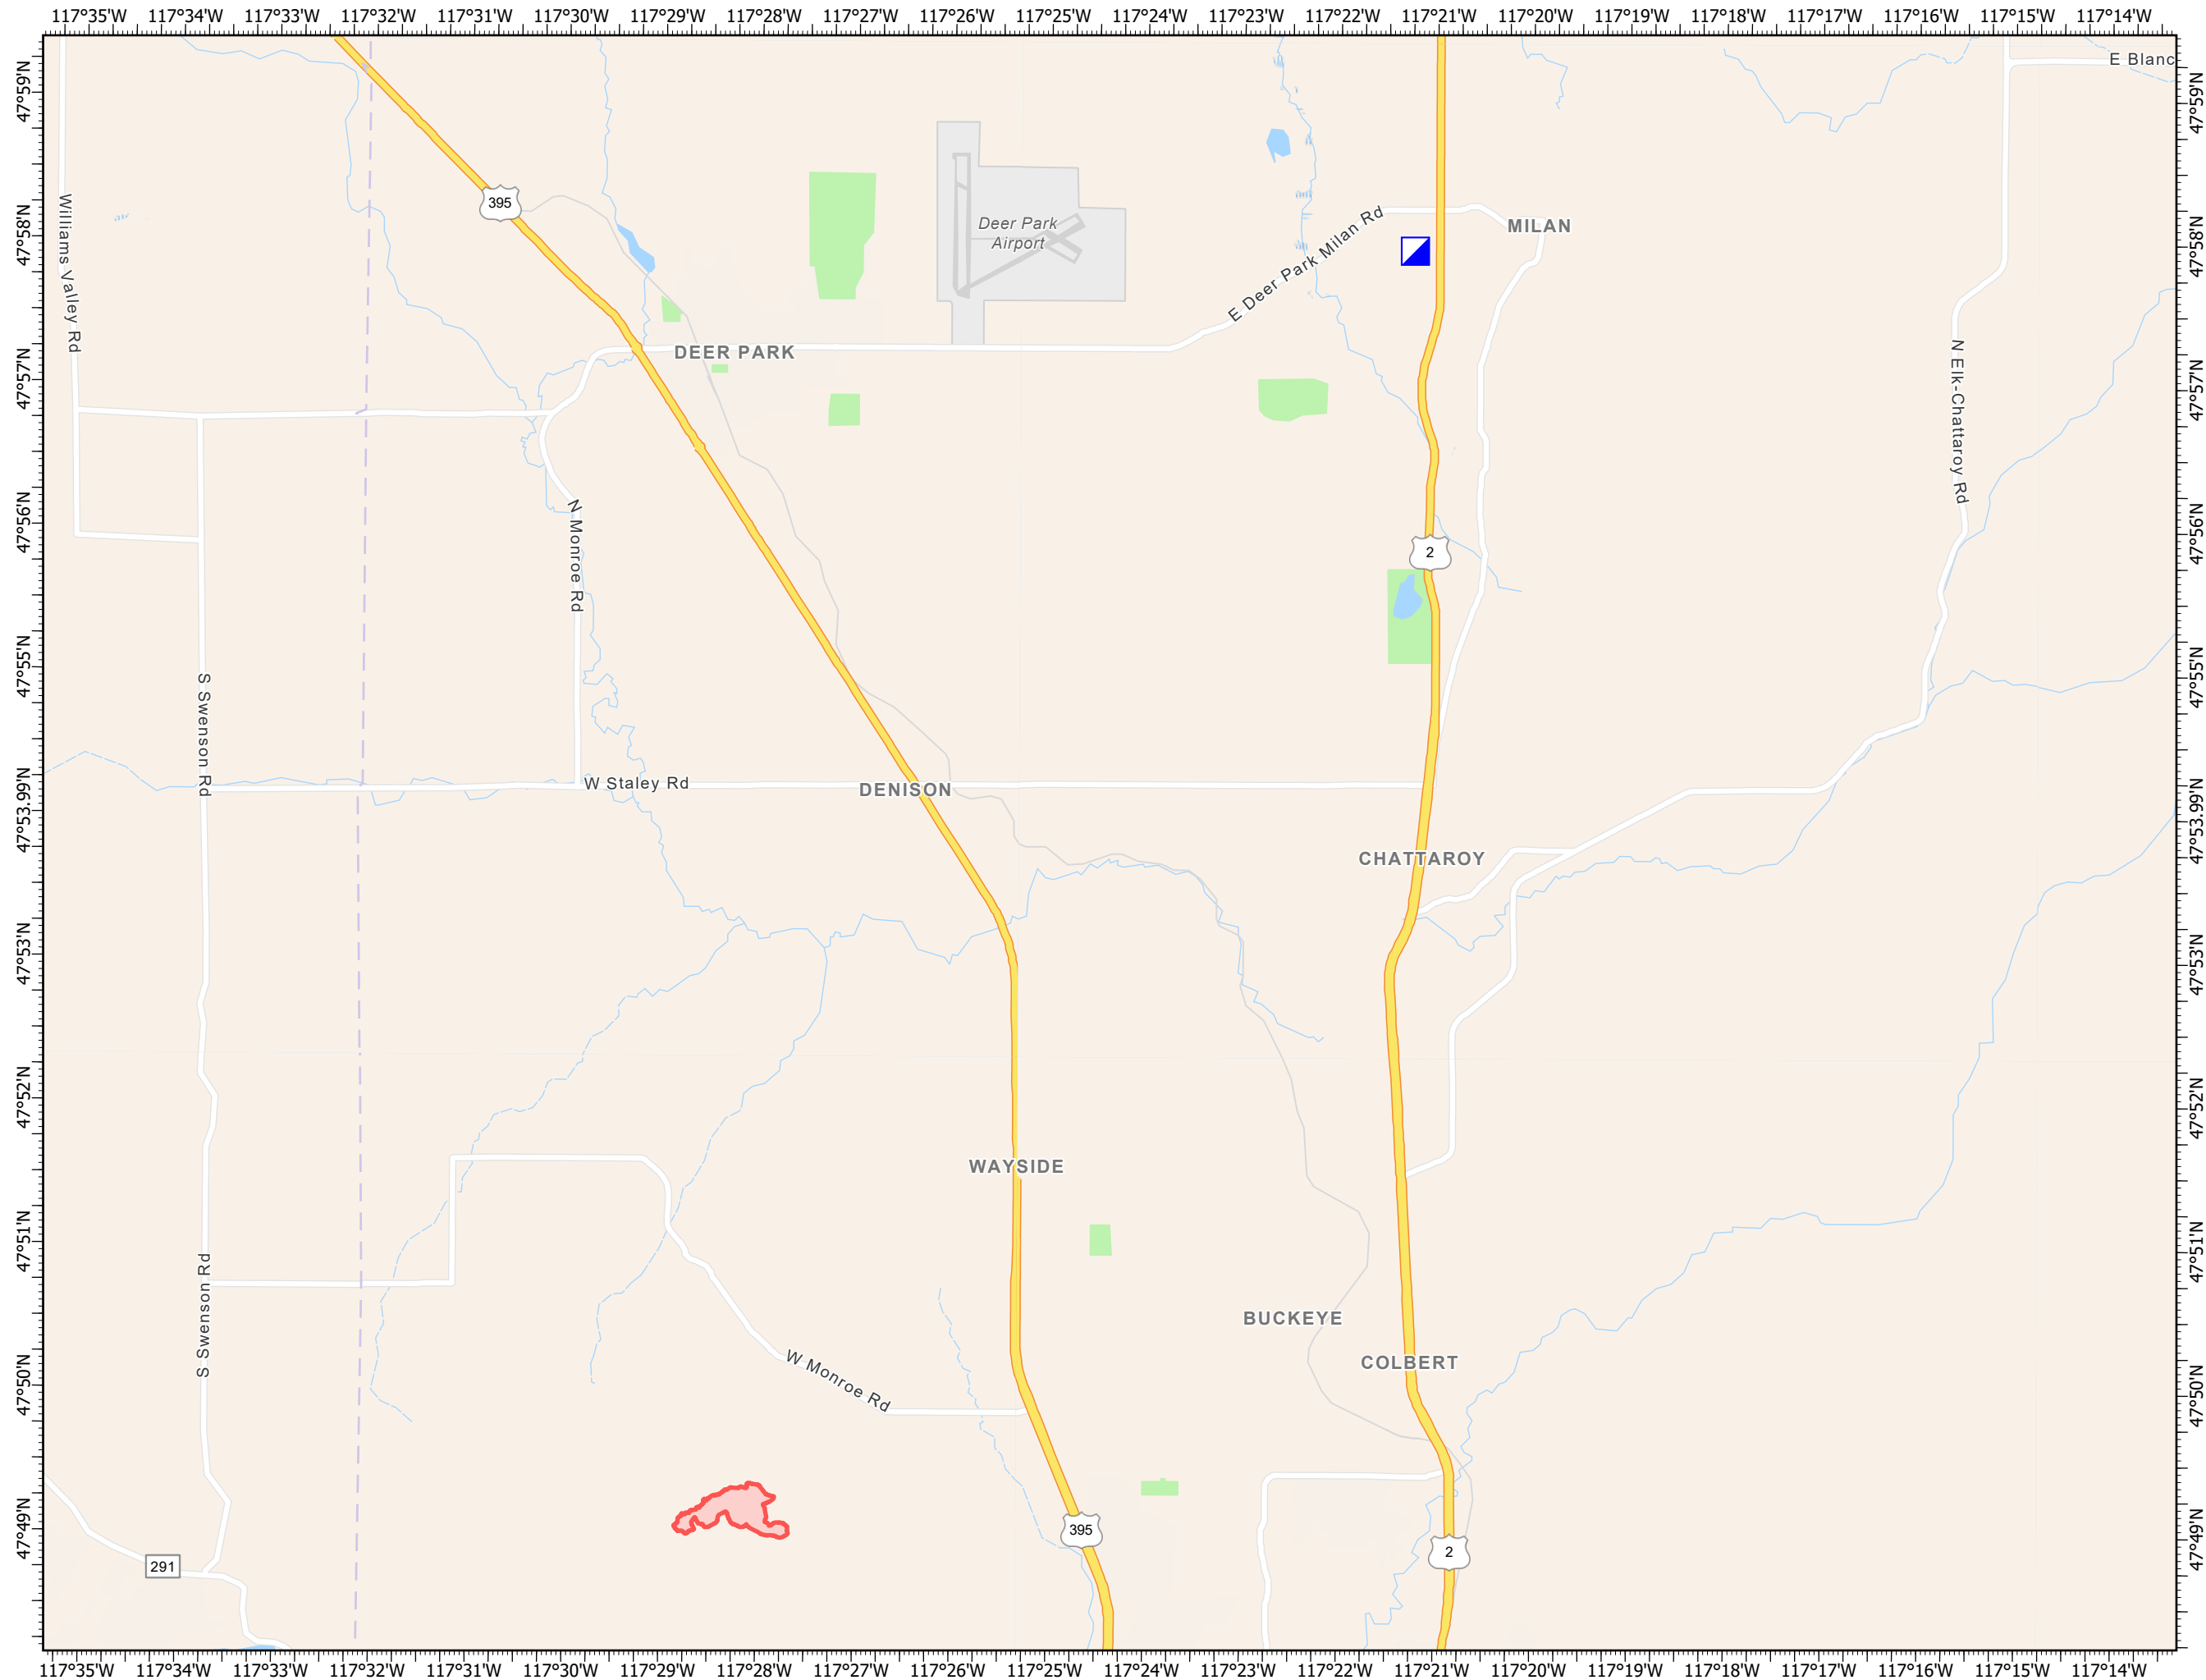

# Transportation

Hazard Hill  
WA-NES-002165  
7/27/2021 Day

120 acres at 7/26/2021 1415

Incident Command Post

Staging Area

JILSE  
7/27/2021 0118  
Acres from GPS  
North American 1983 Datum.  
Lat/Long Grid