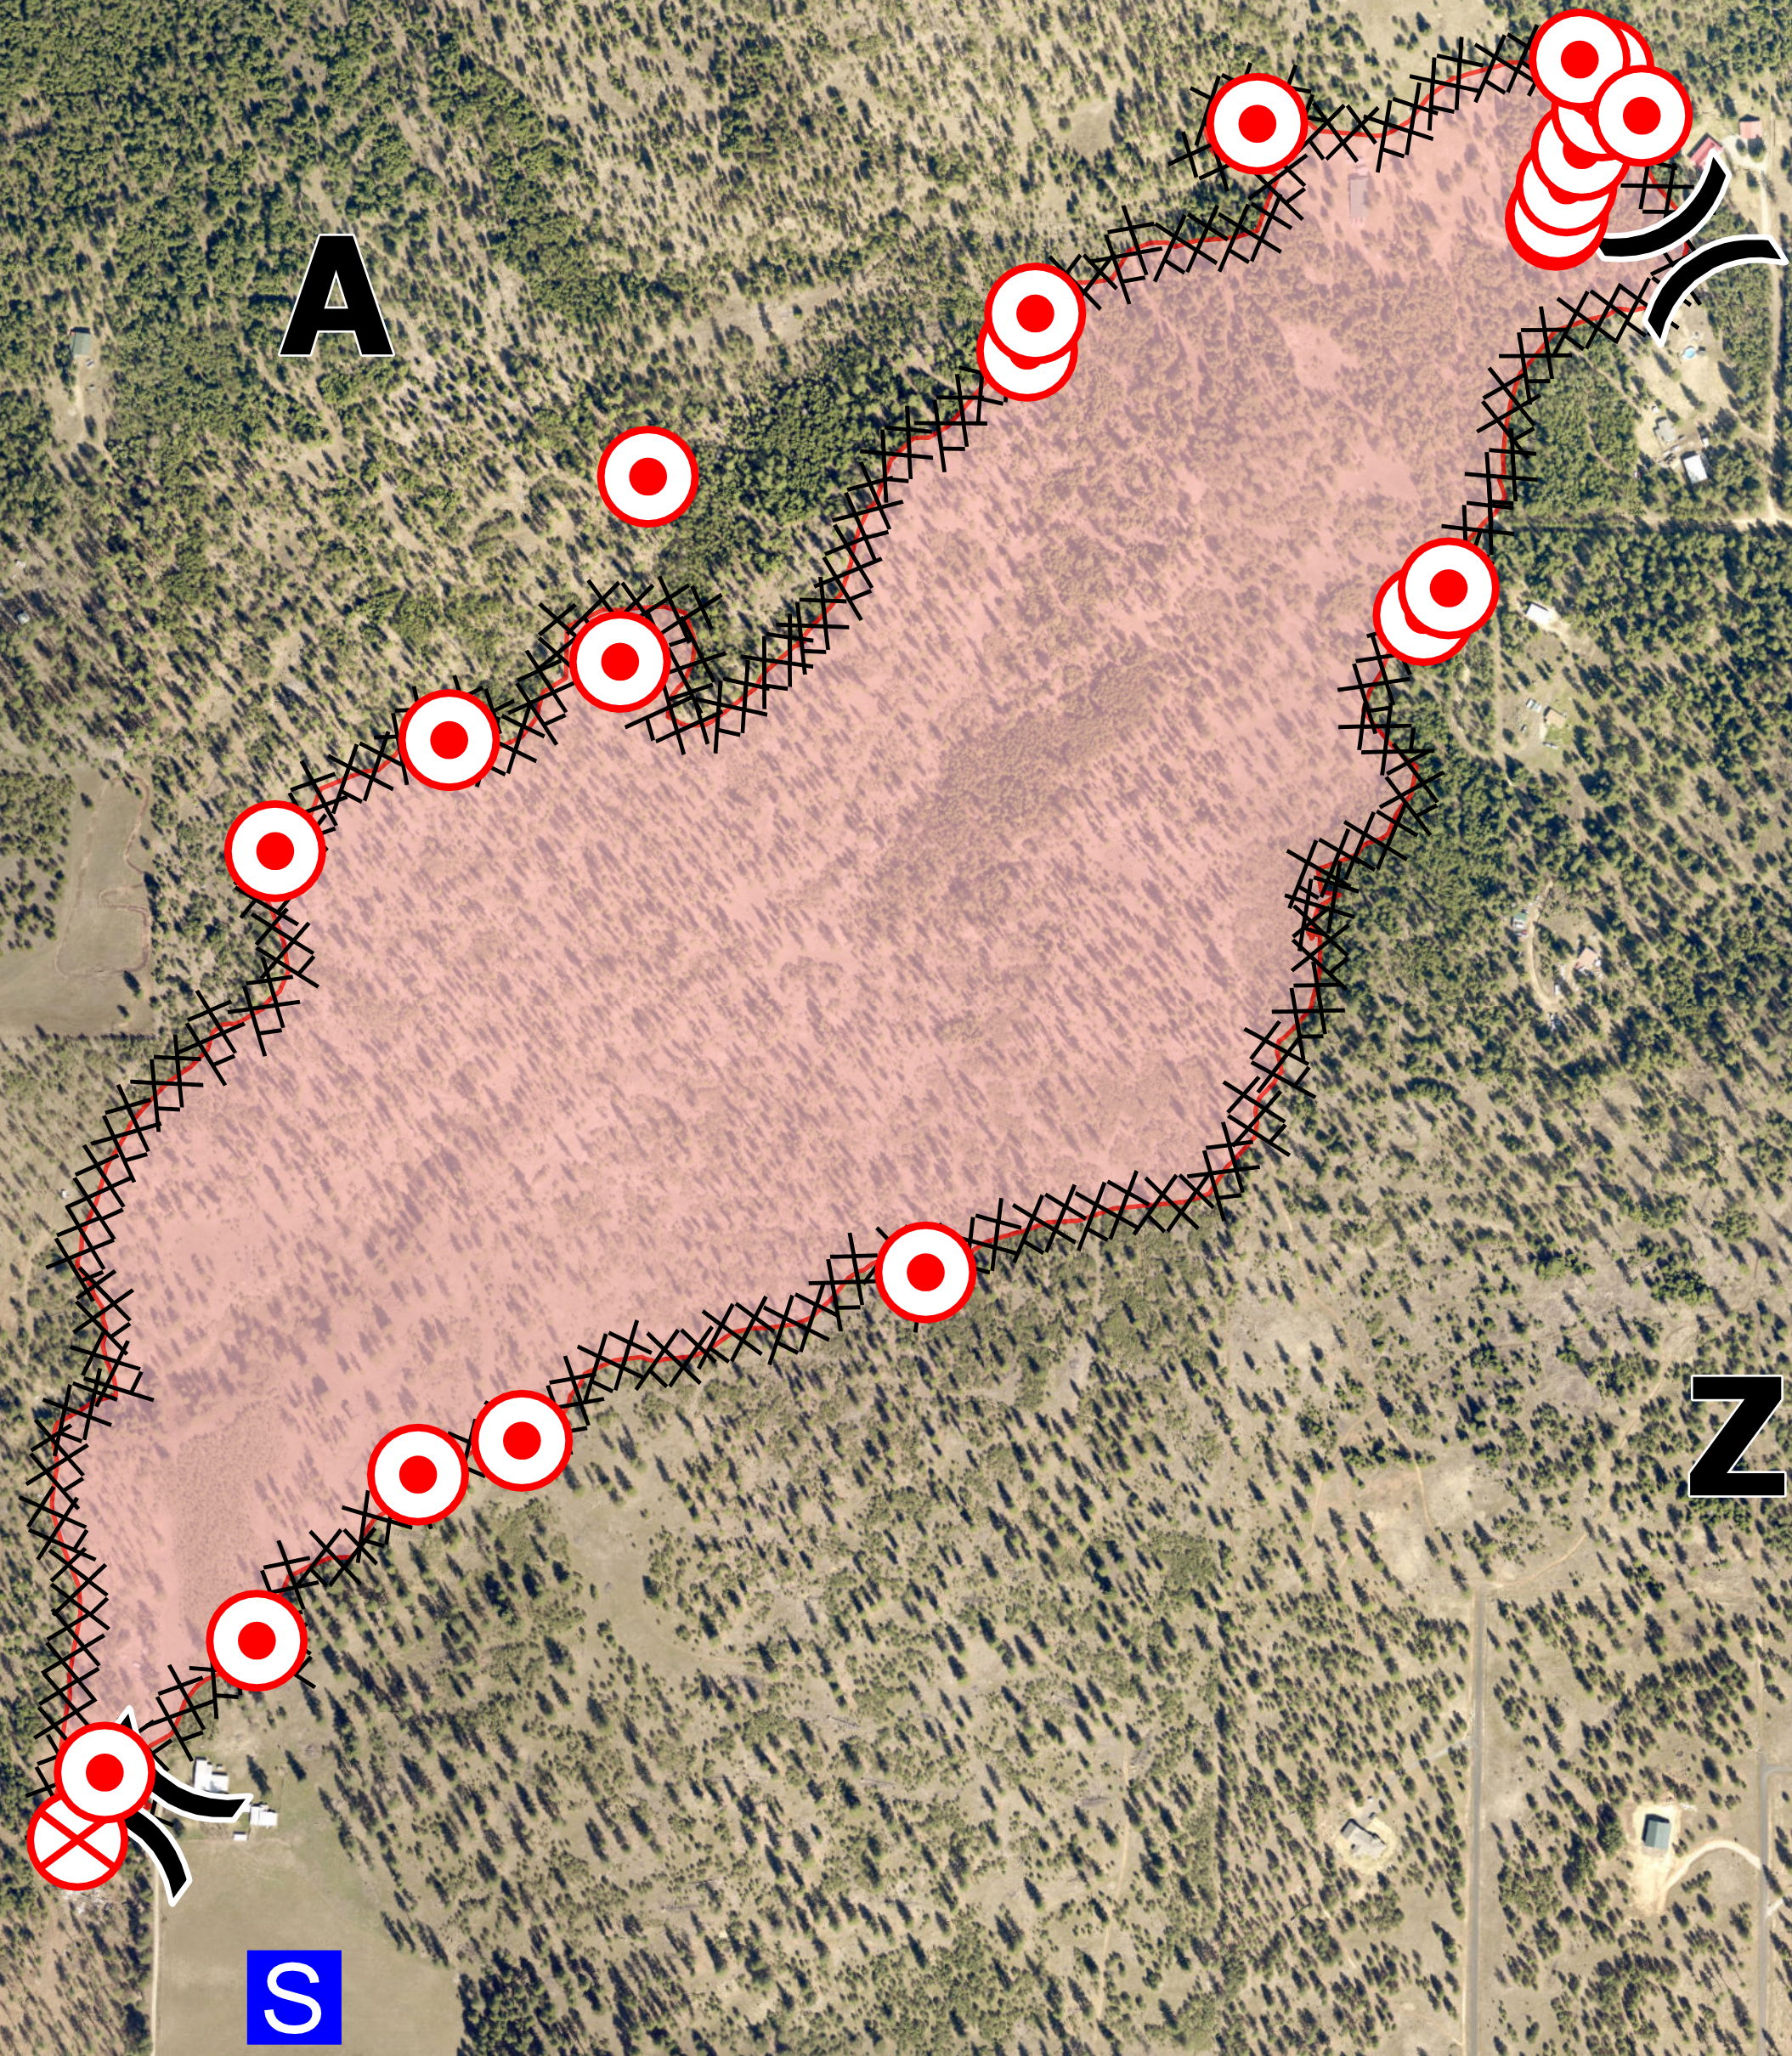

Briefing

Nelson Creek
WA-NES-002143

7/29/2021

154 acres at 7/27/2021 1800

- ⌘ Division Break
- 📍 Staging Area
- 🔴 Hot Spot - Spot Fire
- ⊗ Fire Origin
- ⌘ Completed Dozer Line
- 🟠 Wildfire Daily Fire Perimeter

GHOLDEN
7/28/2021 2046
Acres from GPS
North American 1983 Datum, Lat/Long
Grid