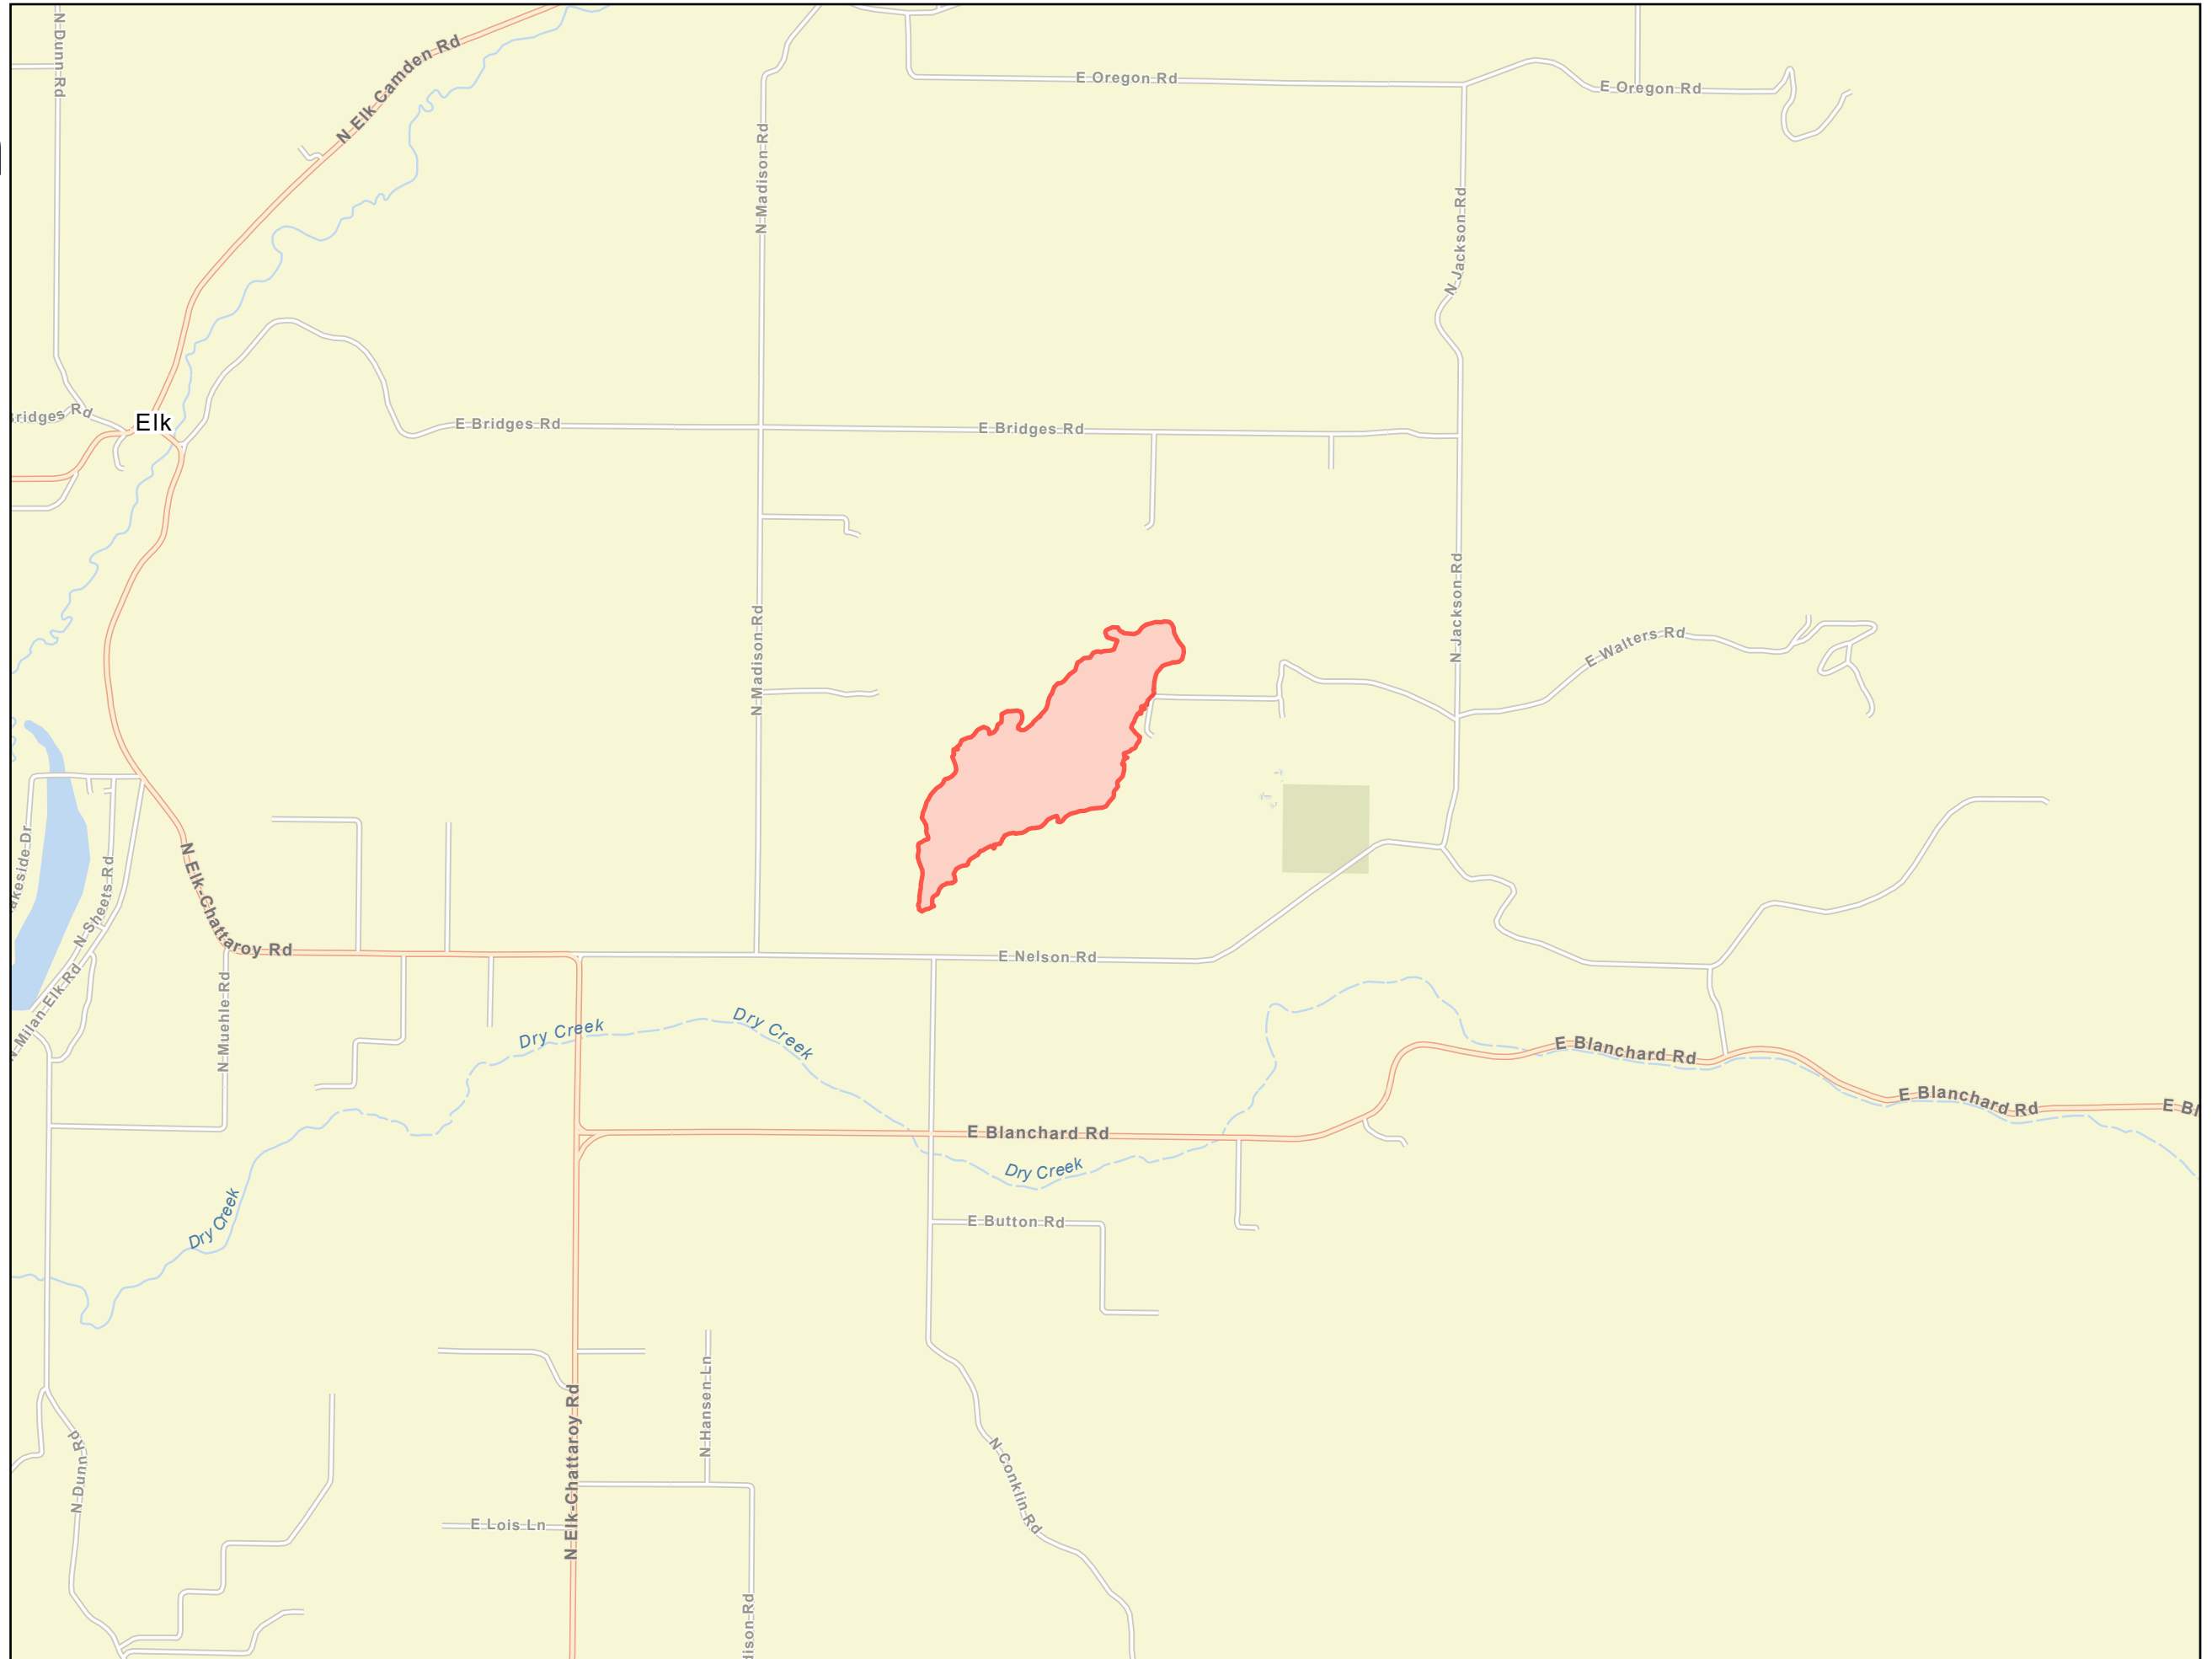

Public Information Nelson Creek

WA-NES-002143
Appx 154 acres at
7/29/2021

 Wildfire Daily Fire Perimeter

7/29/2021 0745
Acres from GPS
North American 1983 Datum.
LatLong Grid