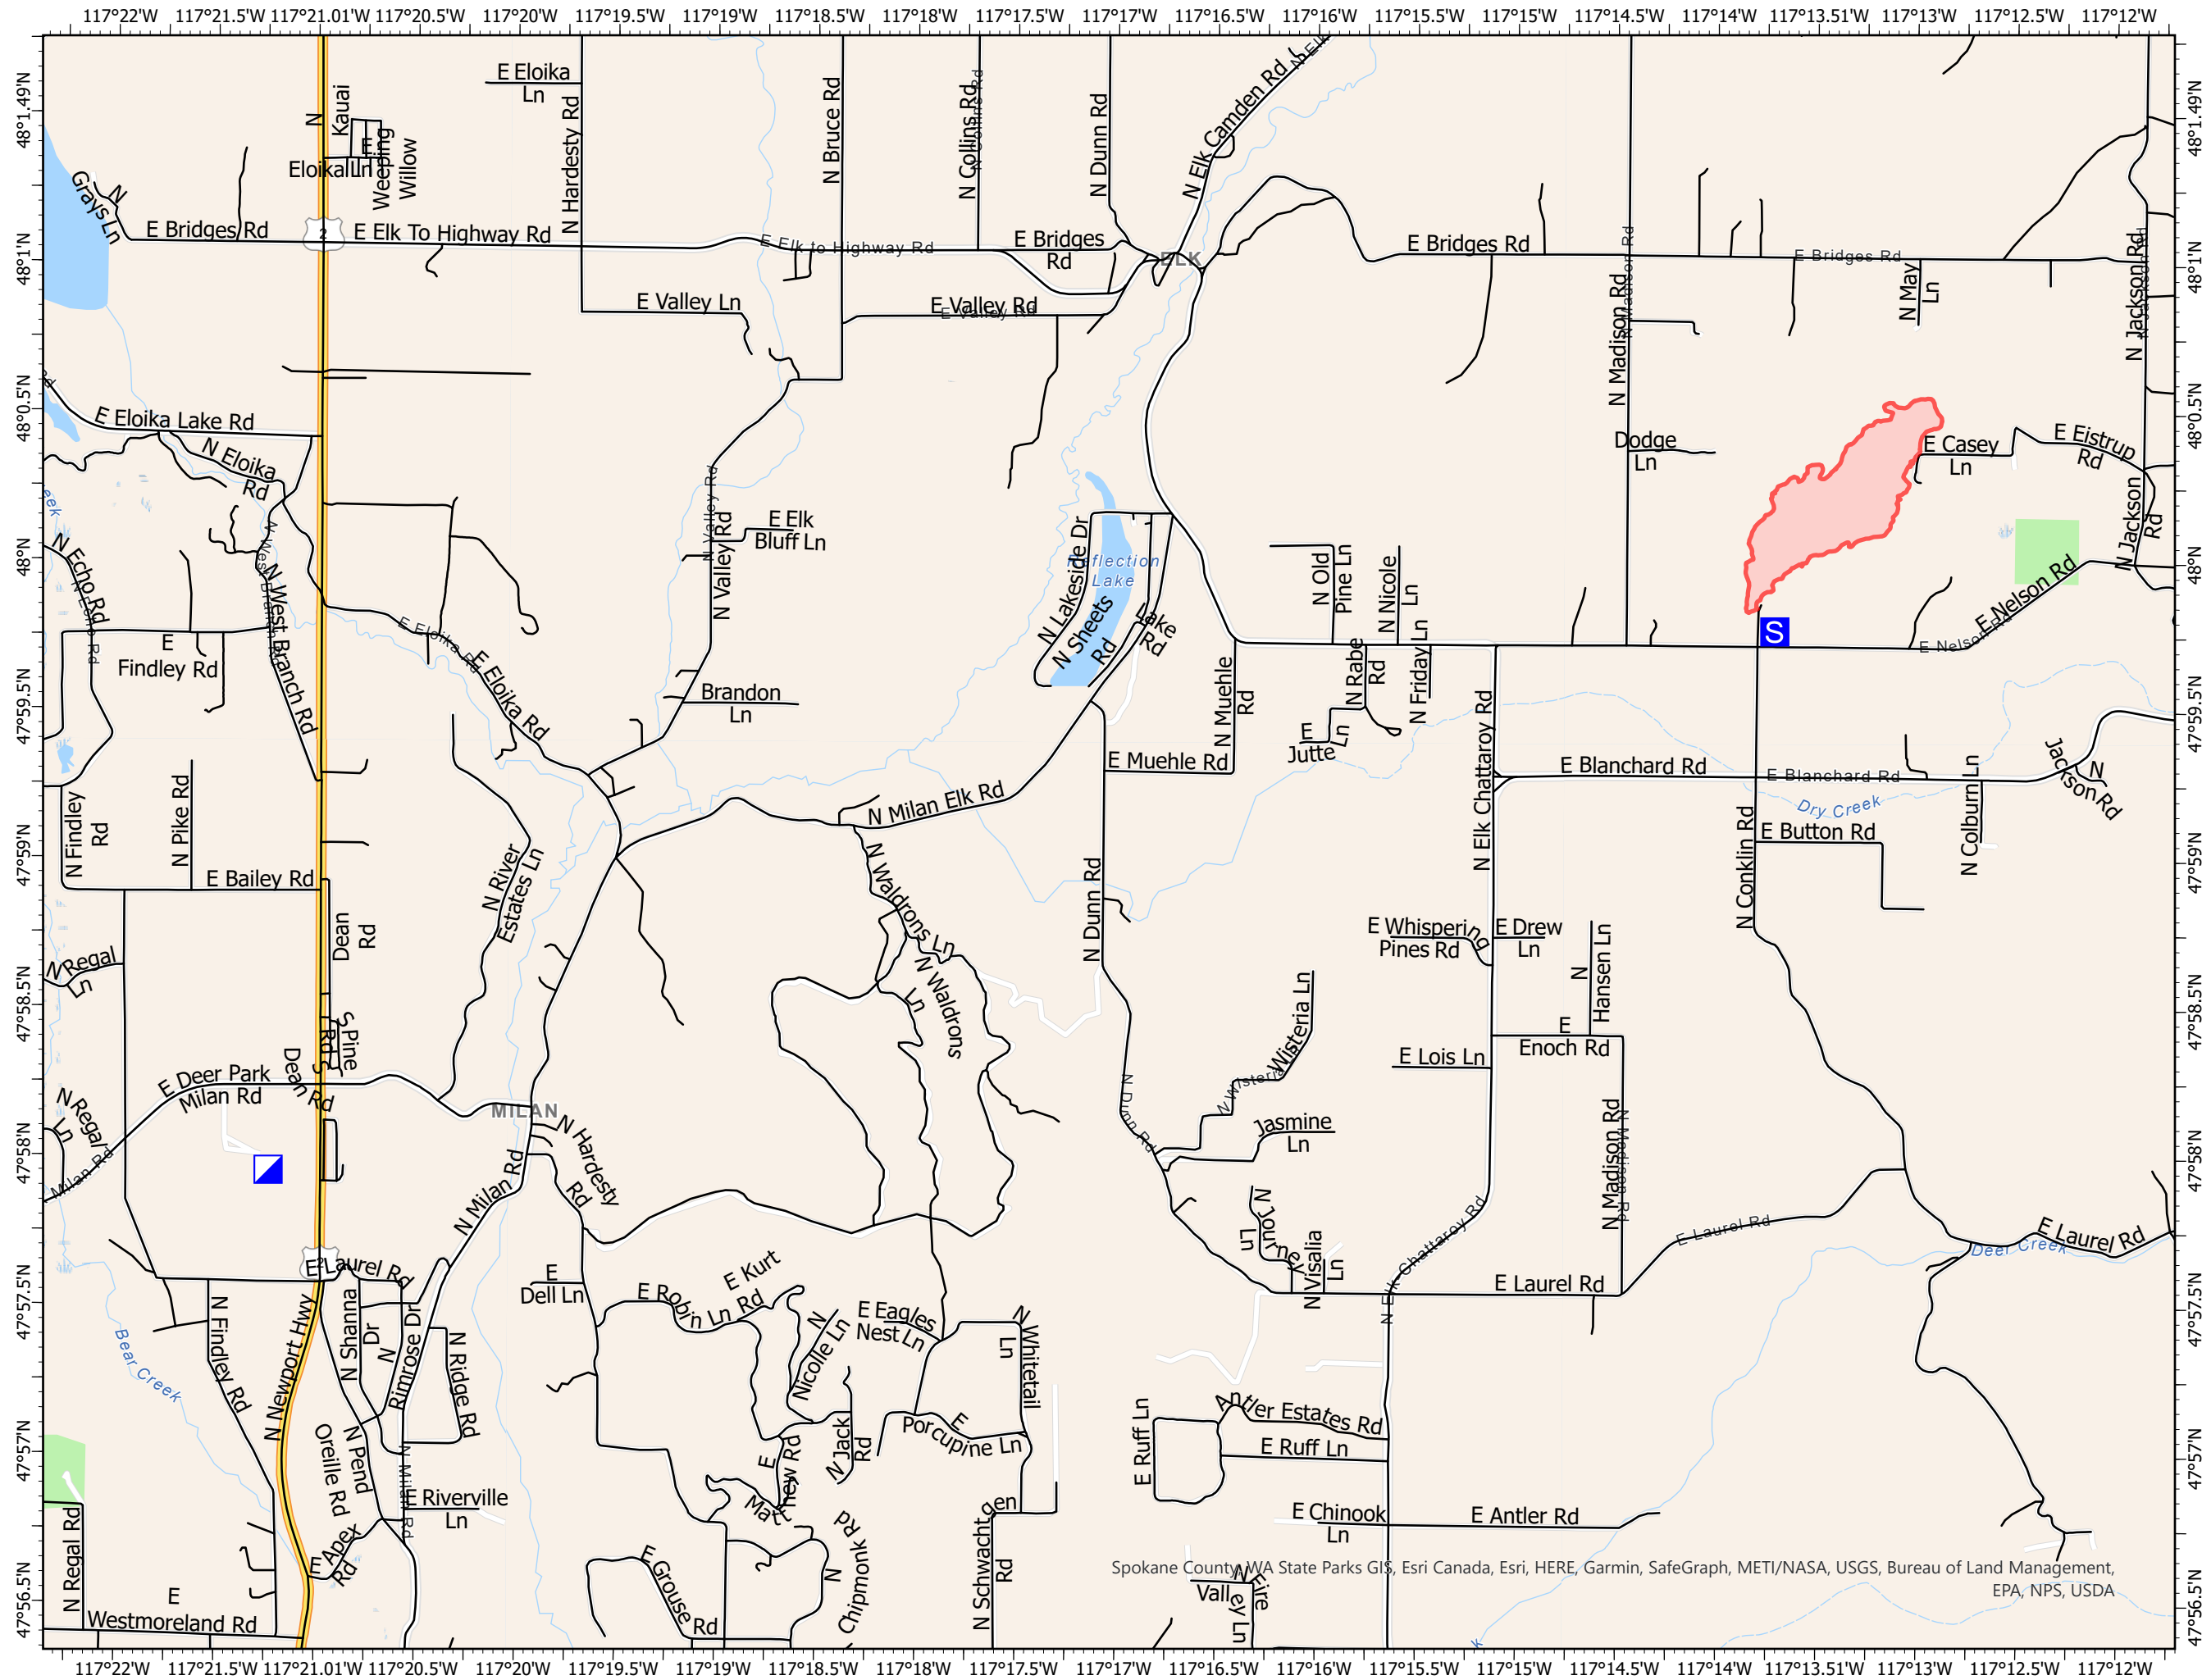

# Transportation

Nelson Creek  
WA-NES-002143  
7/29/2021 Day

154 acres at 7/27/2021 1800

- Incident Command Post
- Staging Area
- Wildfire Daily Fire Perimeter

TCLAPP  
7/28/2021 2030  
Acres from GPS  
North American 1983 Datum.  
Lat/Long Grid