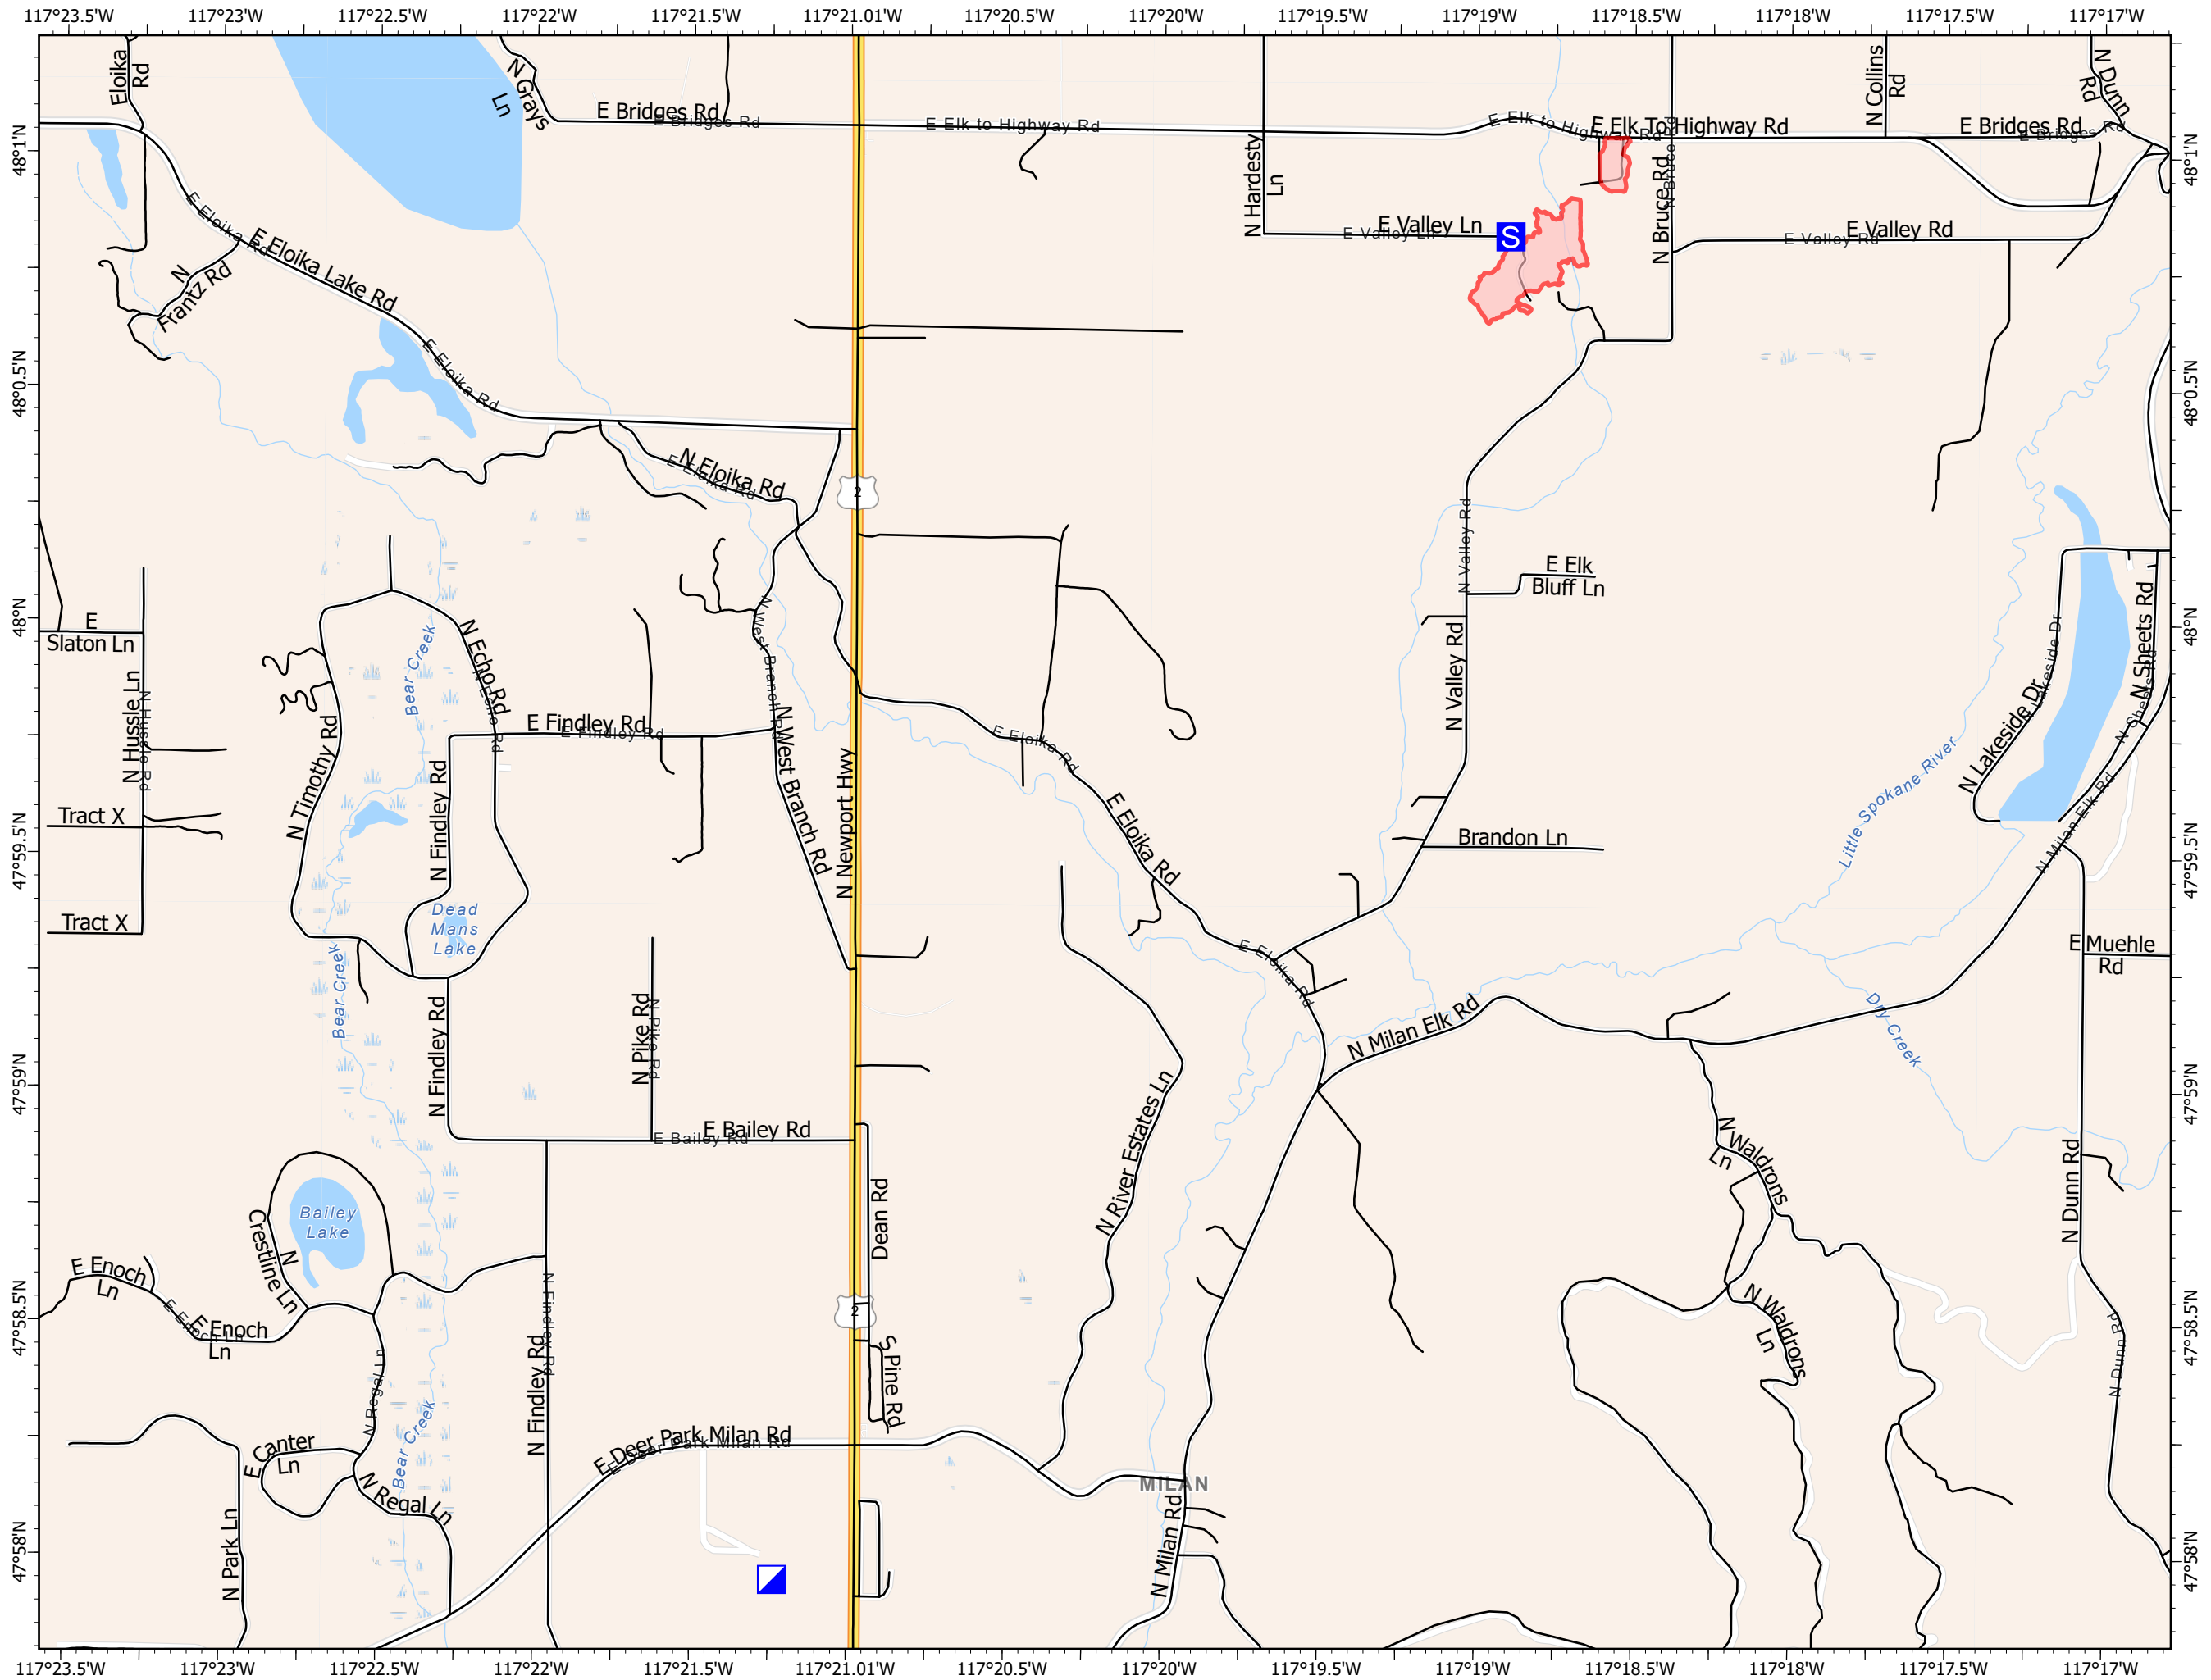

# Transportation

Hardesty Valley  
 WA-NES-2161  
 7/30/2021

30 acres at 7/29/2021 1821

- Incident Command Post
- Staging Area
- Wildfire Daily Fire Perimeter

TCLAPP  
 7/29/2021 2057  
 Acres from GPS  
 North American 1983 Datum.  
 Lat/Long Grid