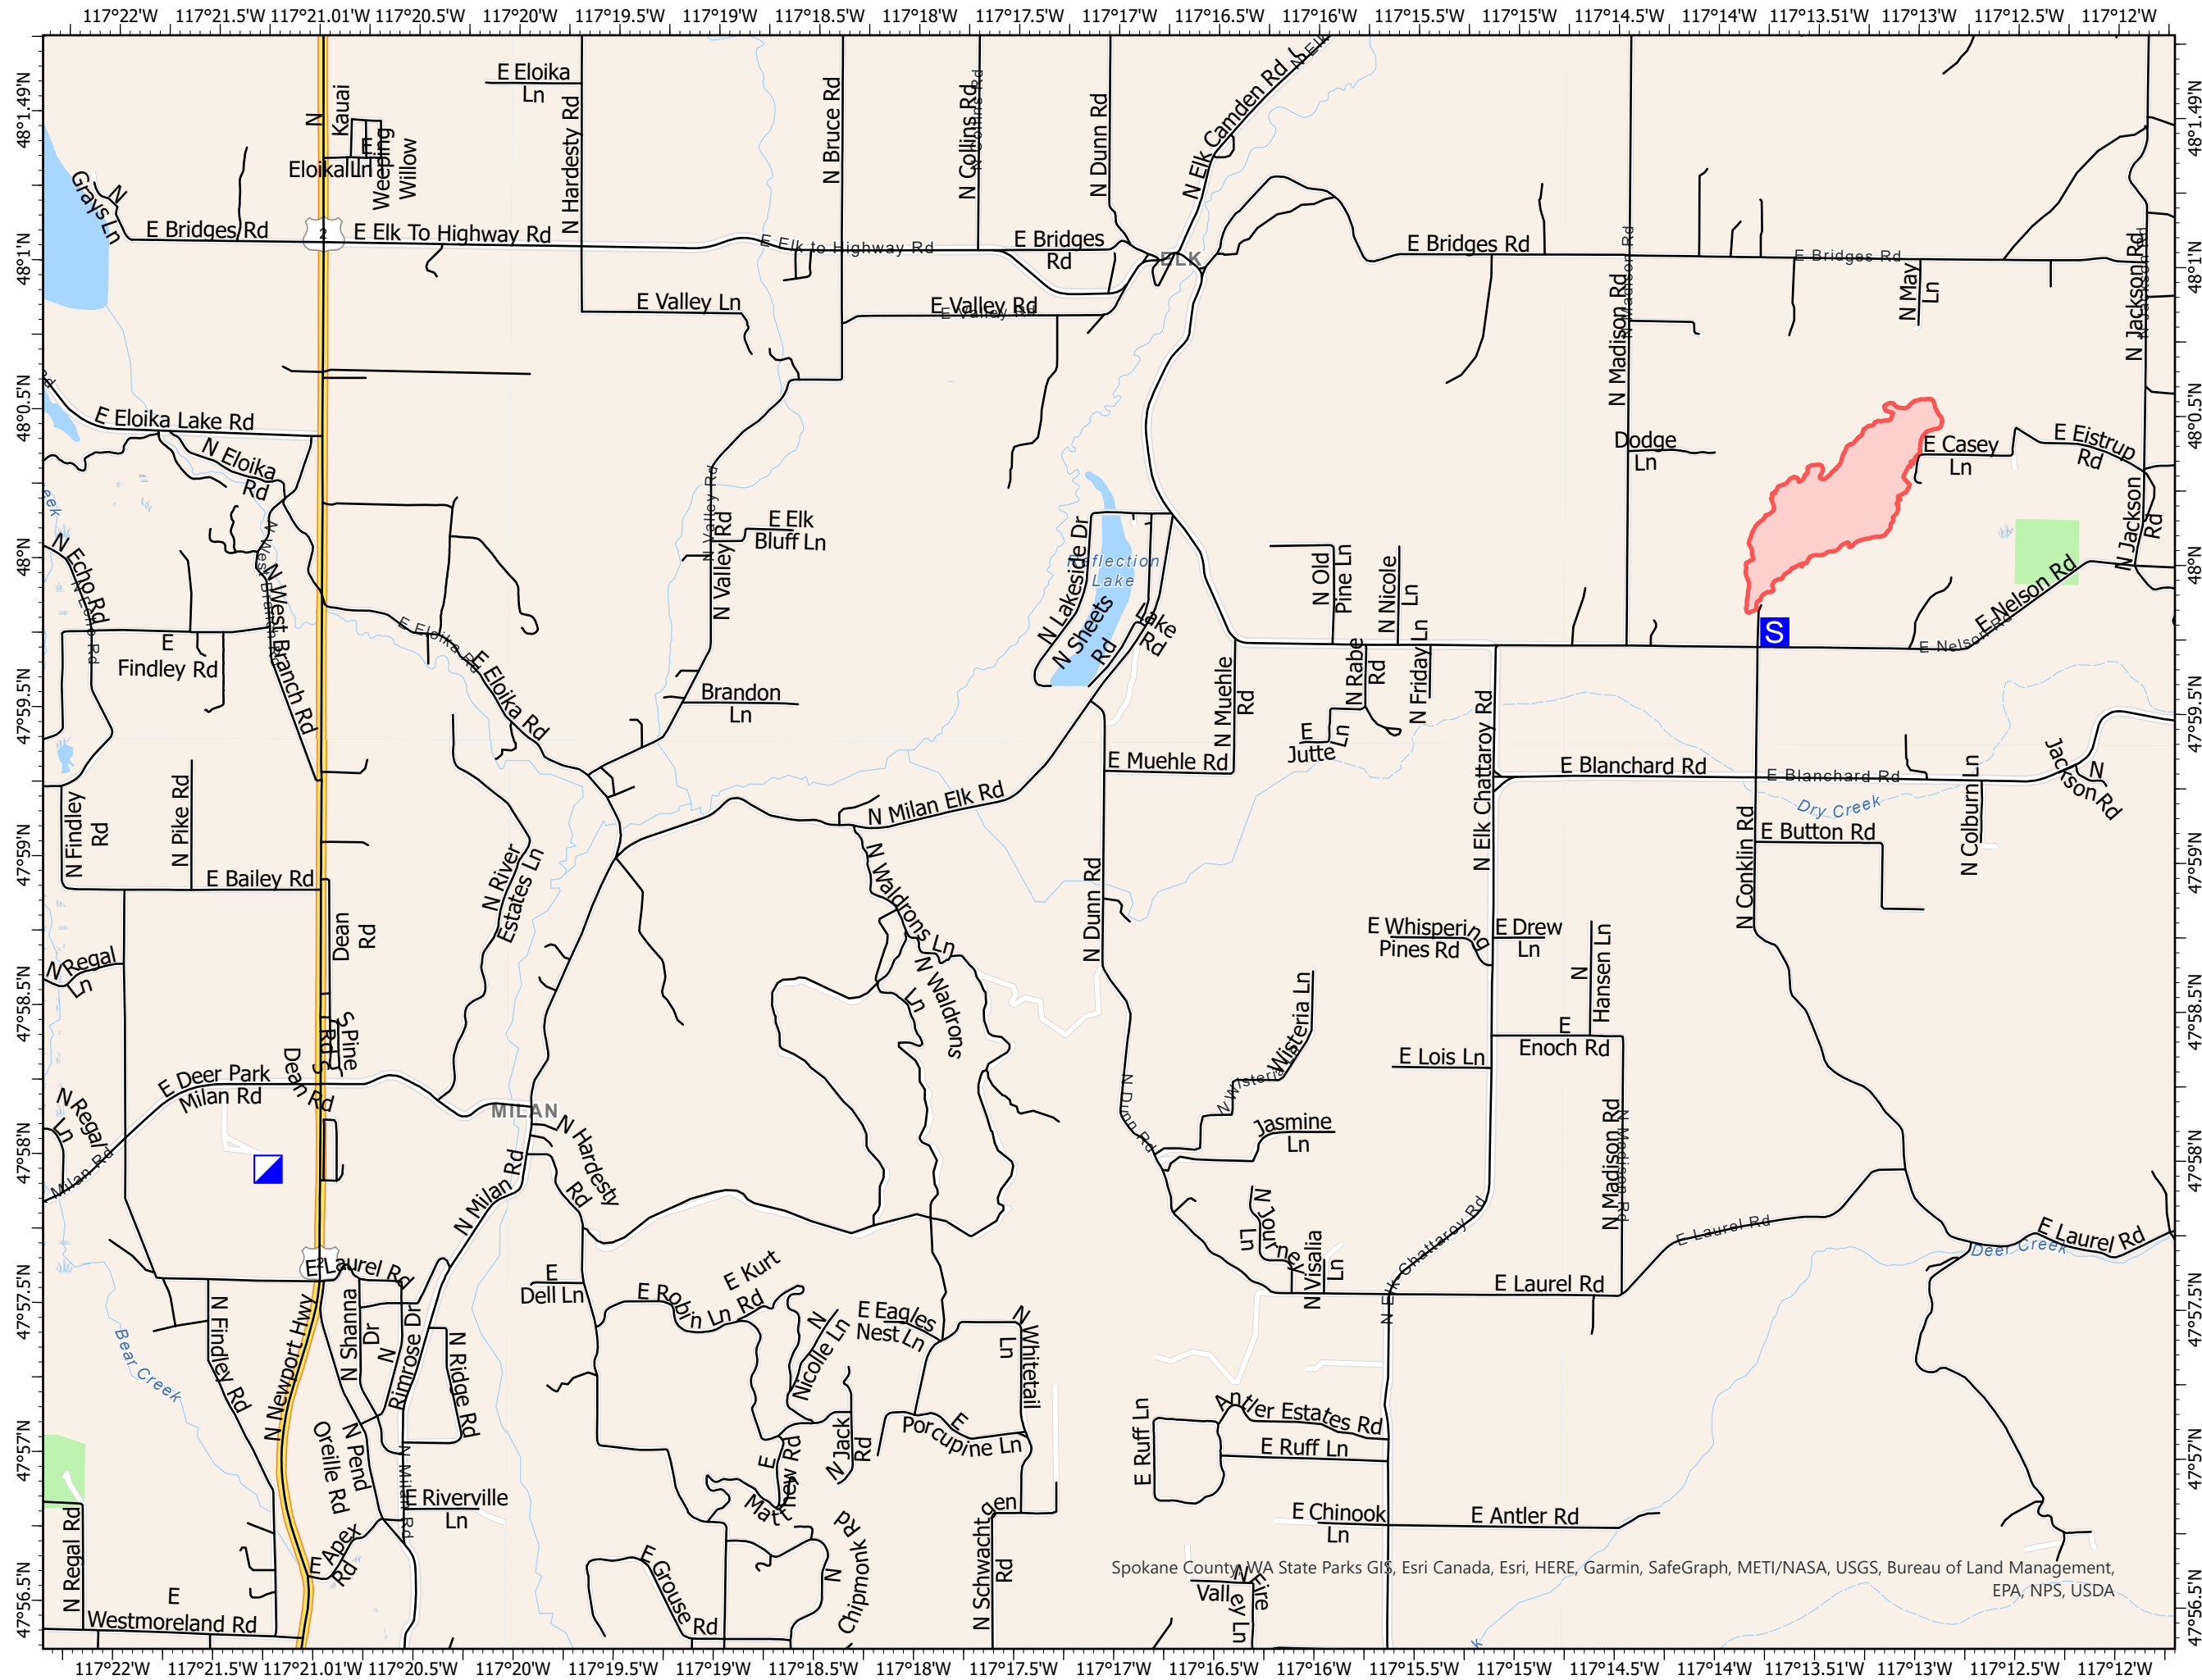

# Transportation

Nelson Creek  
WA-NES-002143  
7/30/2021

154 acres at 7/29/2021 1929

- Incident Command Post
- Staging Area
- Wildfire Daily Fire Perimeter

TCLAPP  
7/29/2021 2050  
Acres from GPS  
North American 1983 Datum.  
LatLong Grid