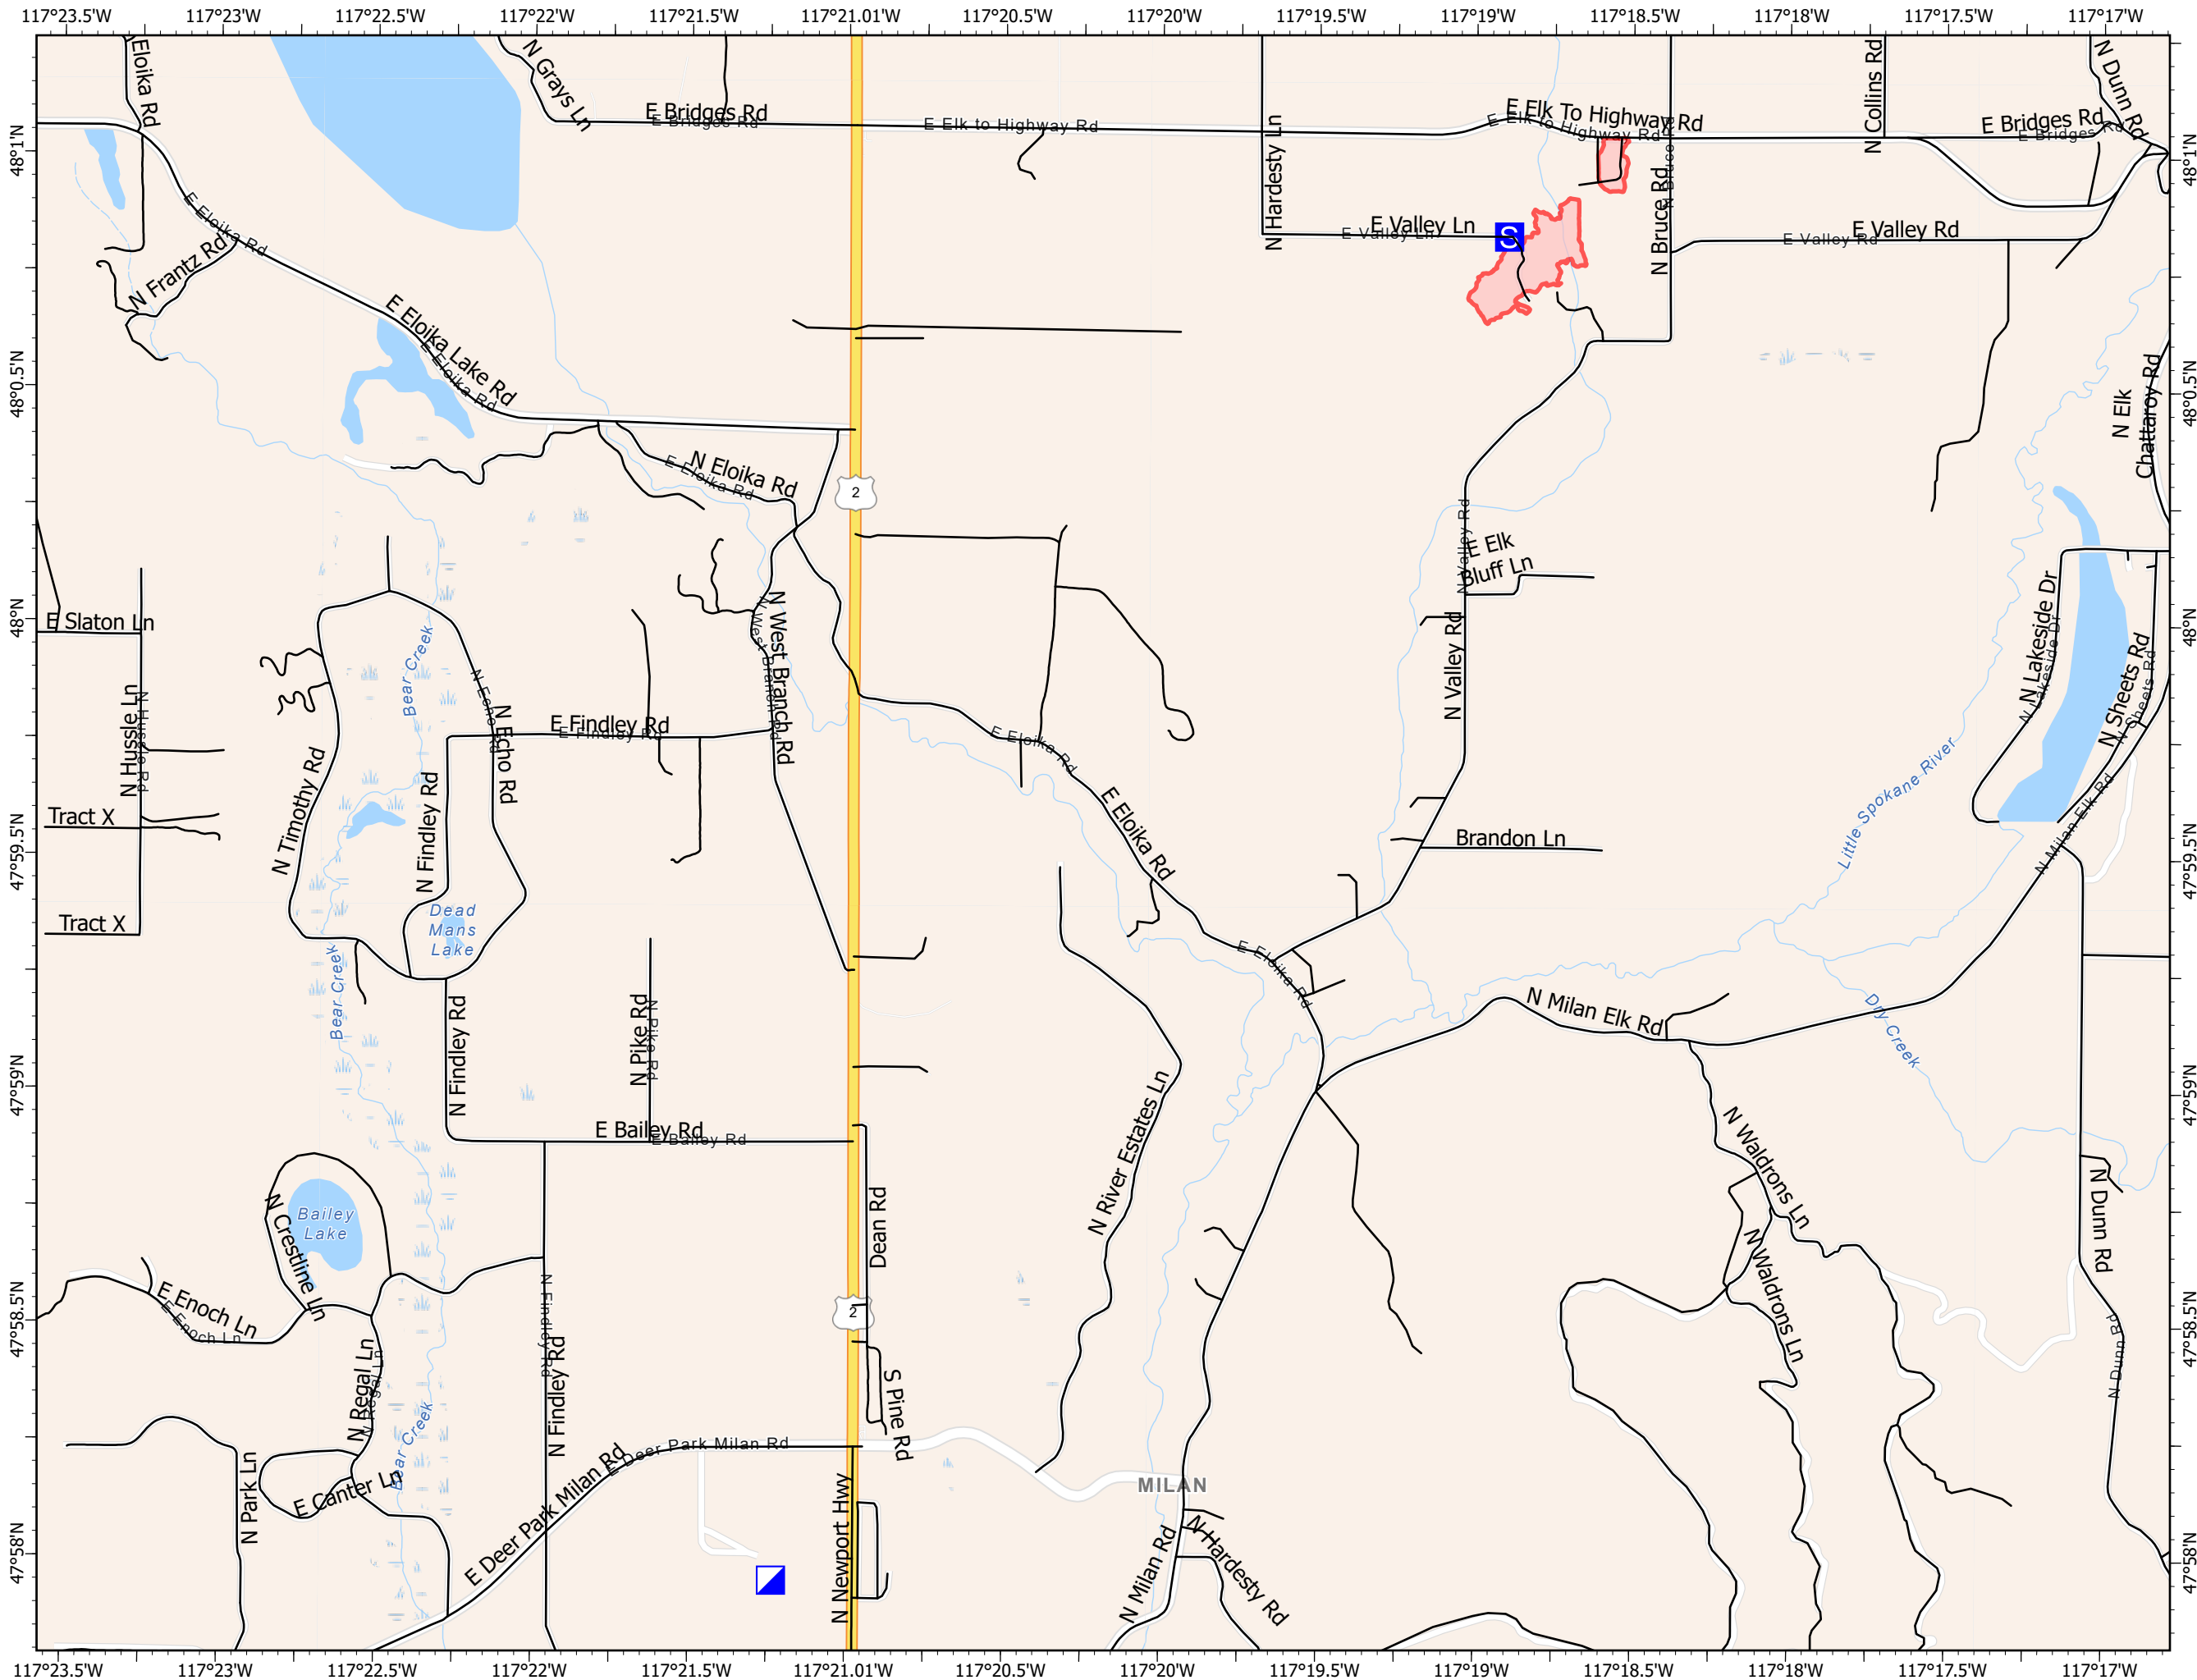

Transportation

Hardesty Valley
WA-NES-2161
8/1/2021

30 acres at 7/29/2021 1821

- Incident Command Post
- Staging Area
- Wildfire Daily Fire Perimeter
- Trans_RoadSegment

TCLAPP
7/31/2021 1833
Acres from GPS
North American 1983 Datum.
LatLong Grid