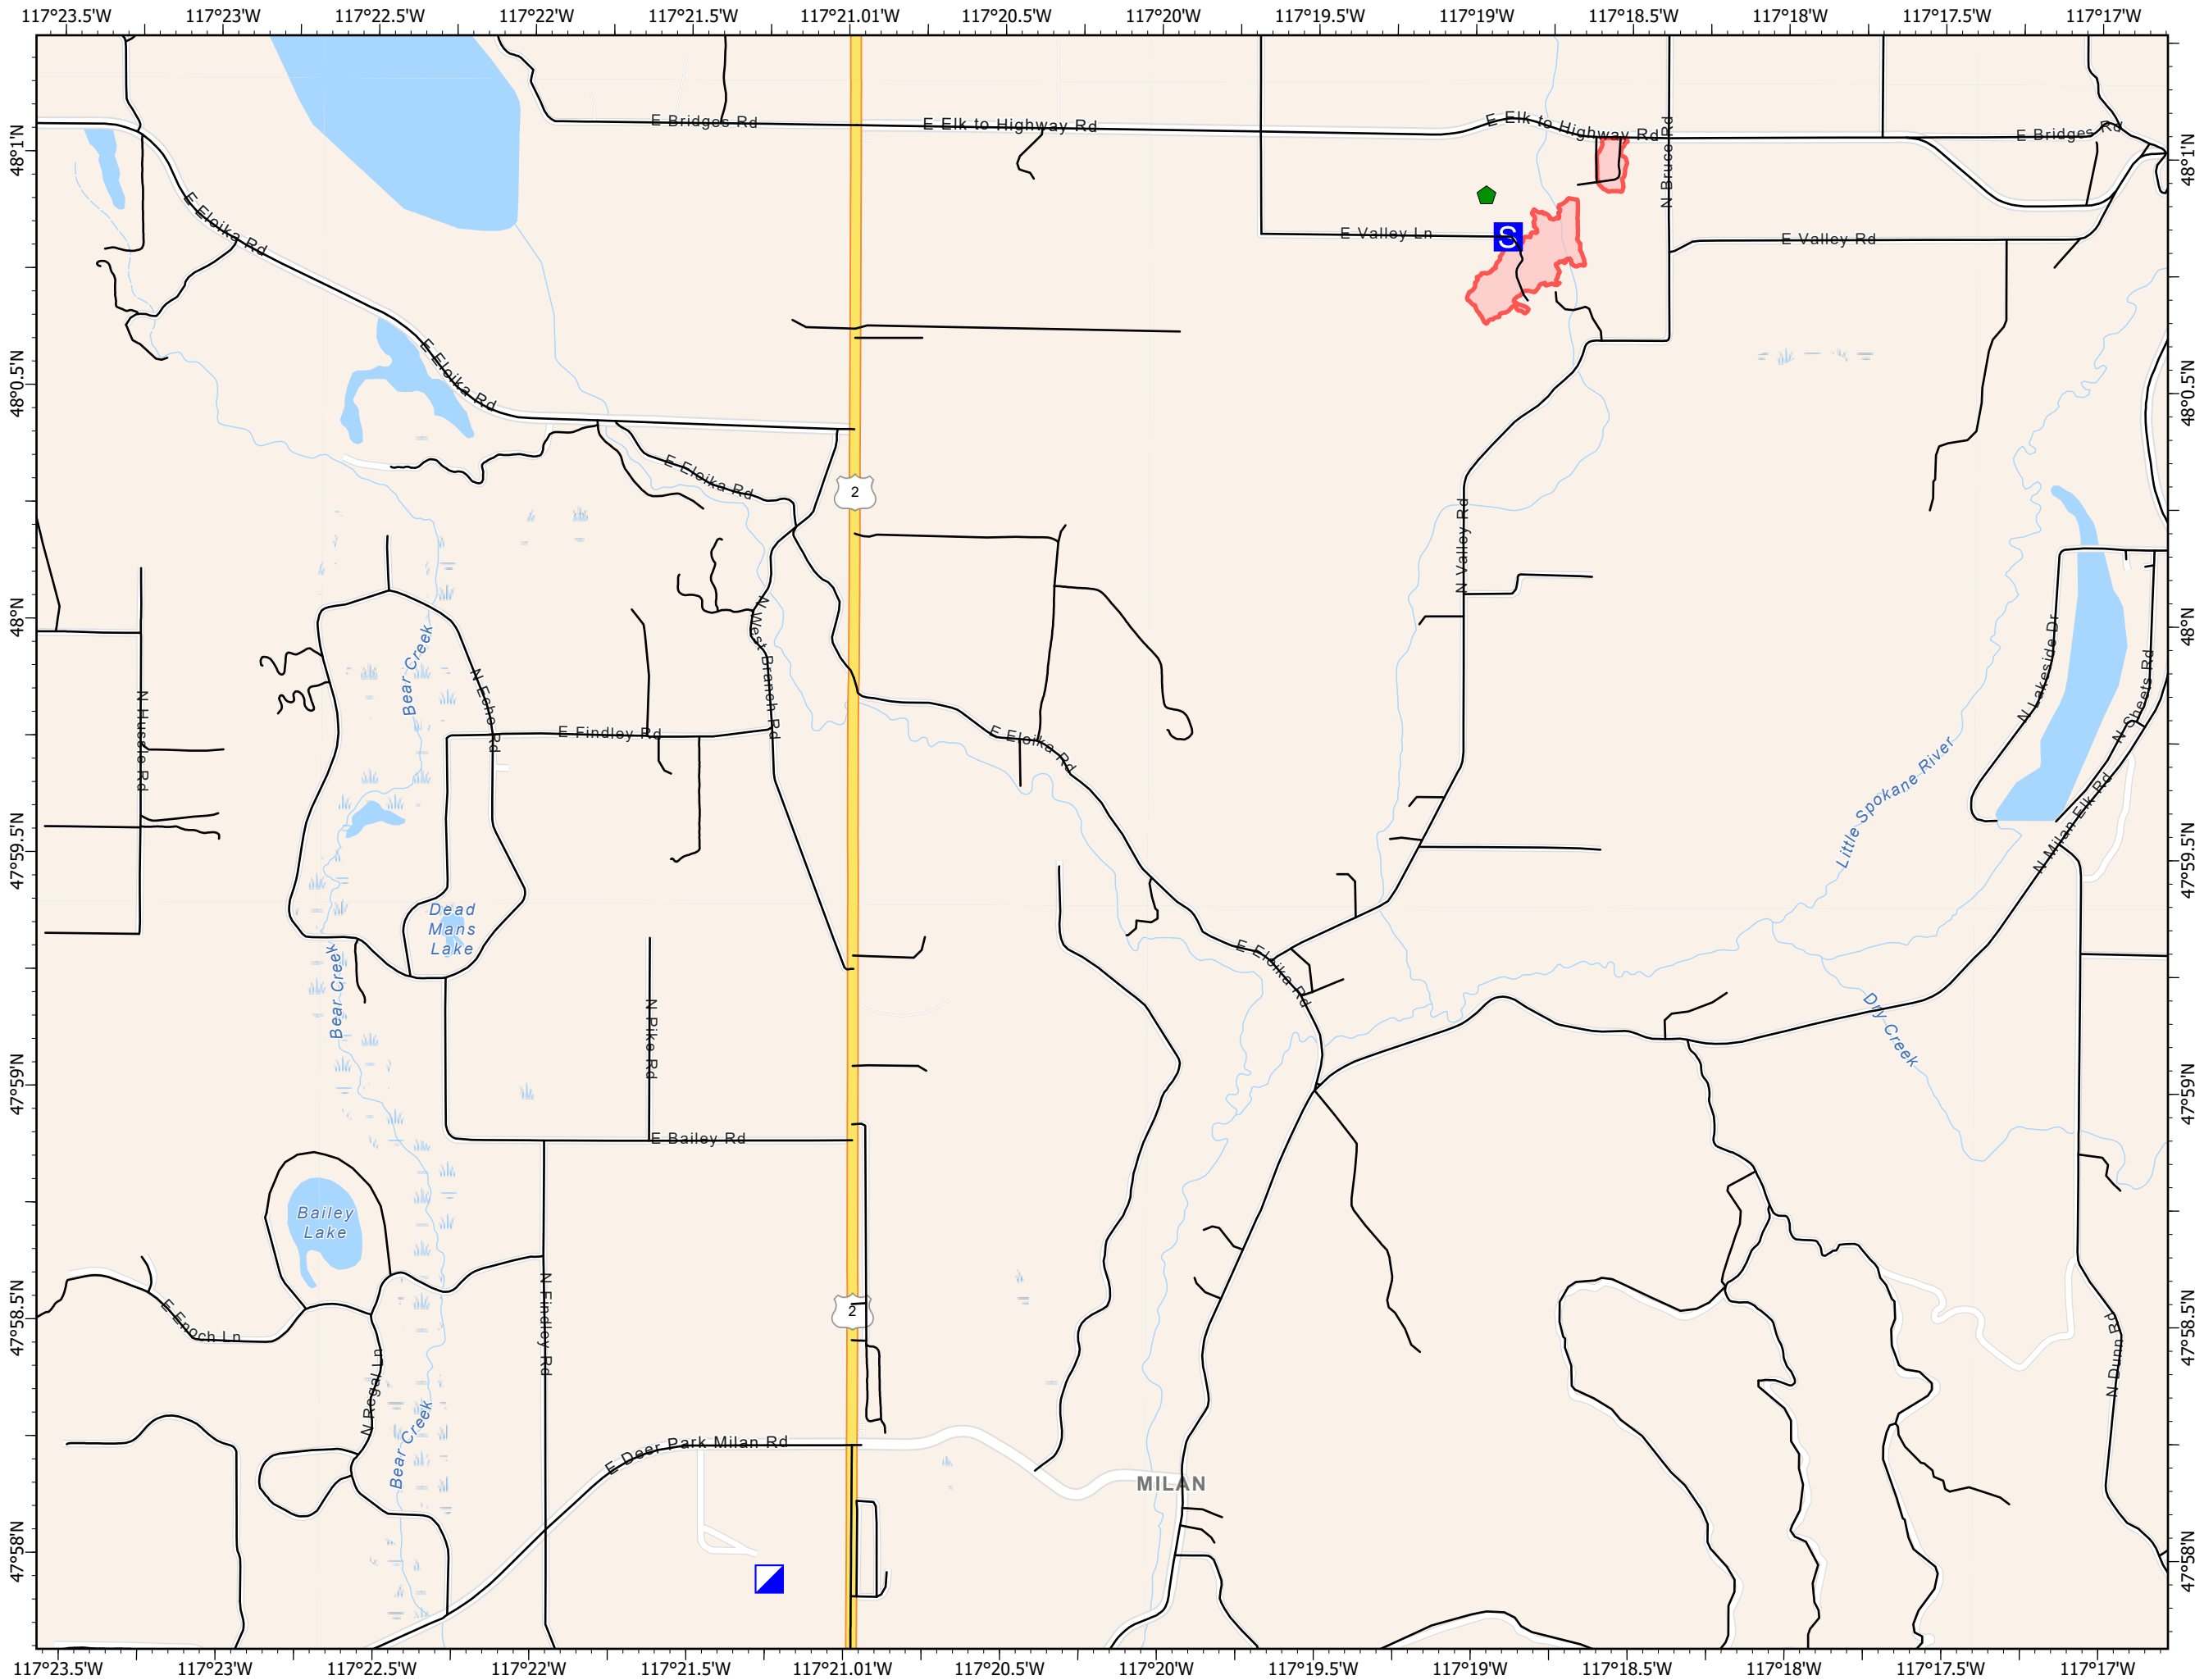

Transportation

Hardesty Valley
WA-NES-2161
8/2/2021

30 acres at 7/29/2021 1821

- Incident Command Post
- Staging Area
- Repair Point
- Wildfire Daily Fire Perimeter
- Trans_RoadSegment

TCLAPP
8/1/2021 1706
Acres from GPS
North American 1983 Datum.
LatLong Grid