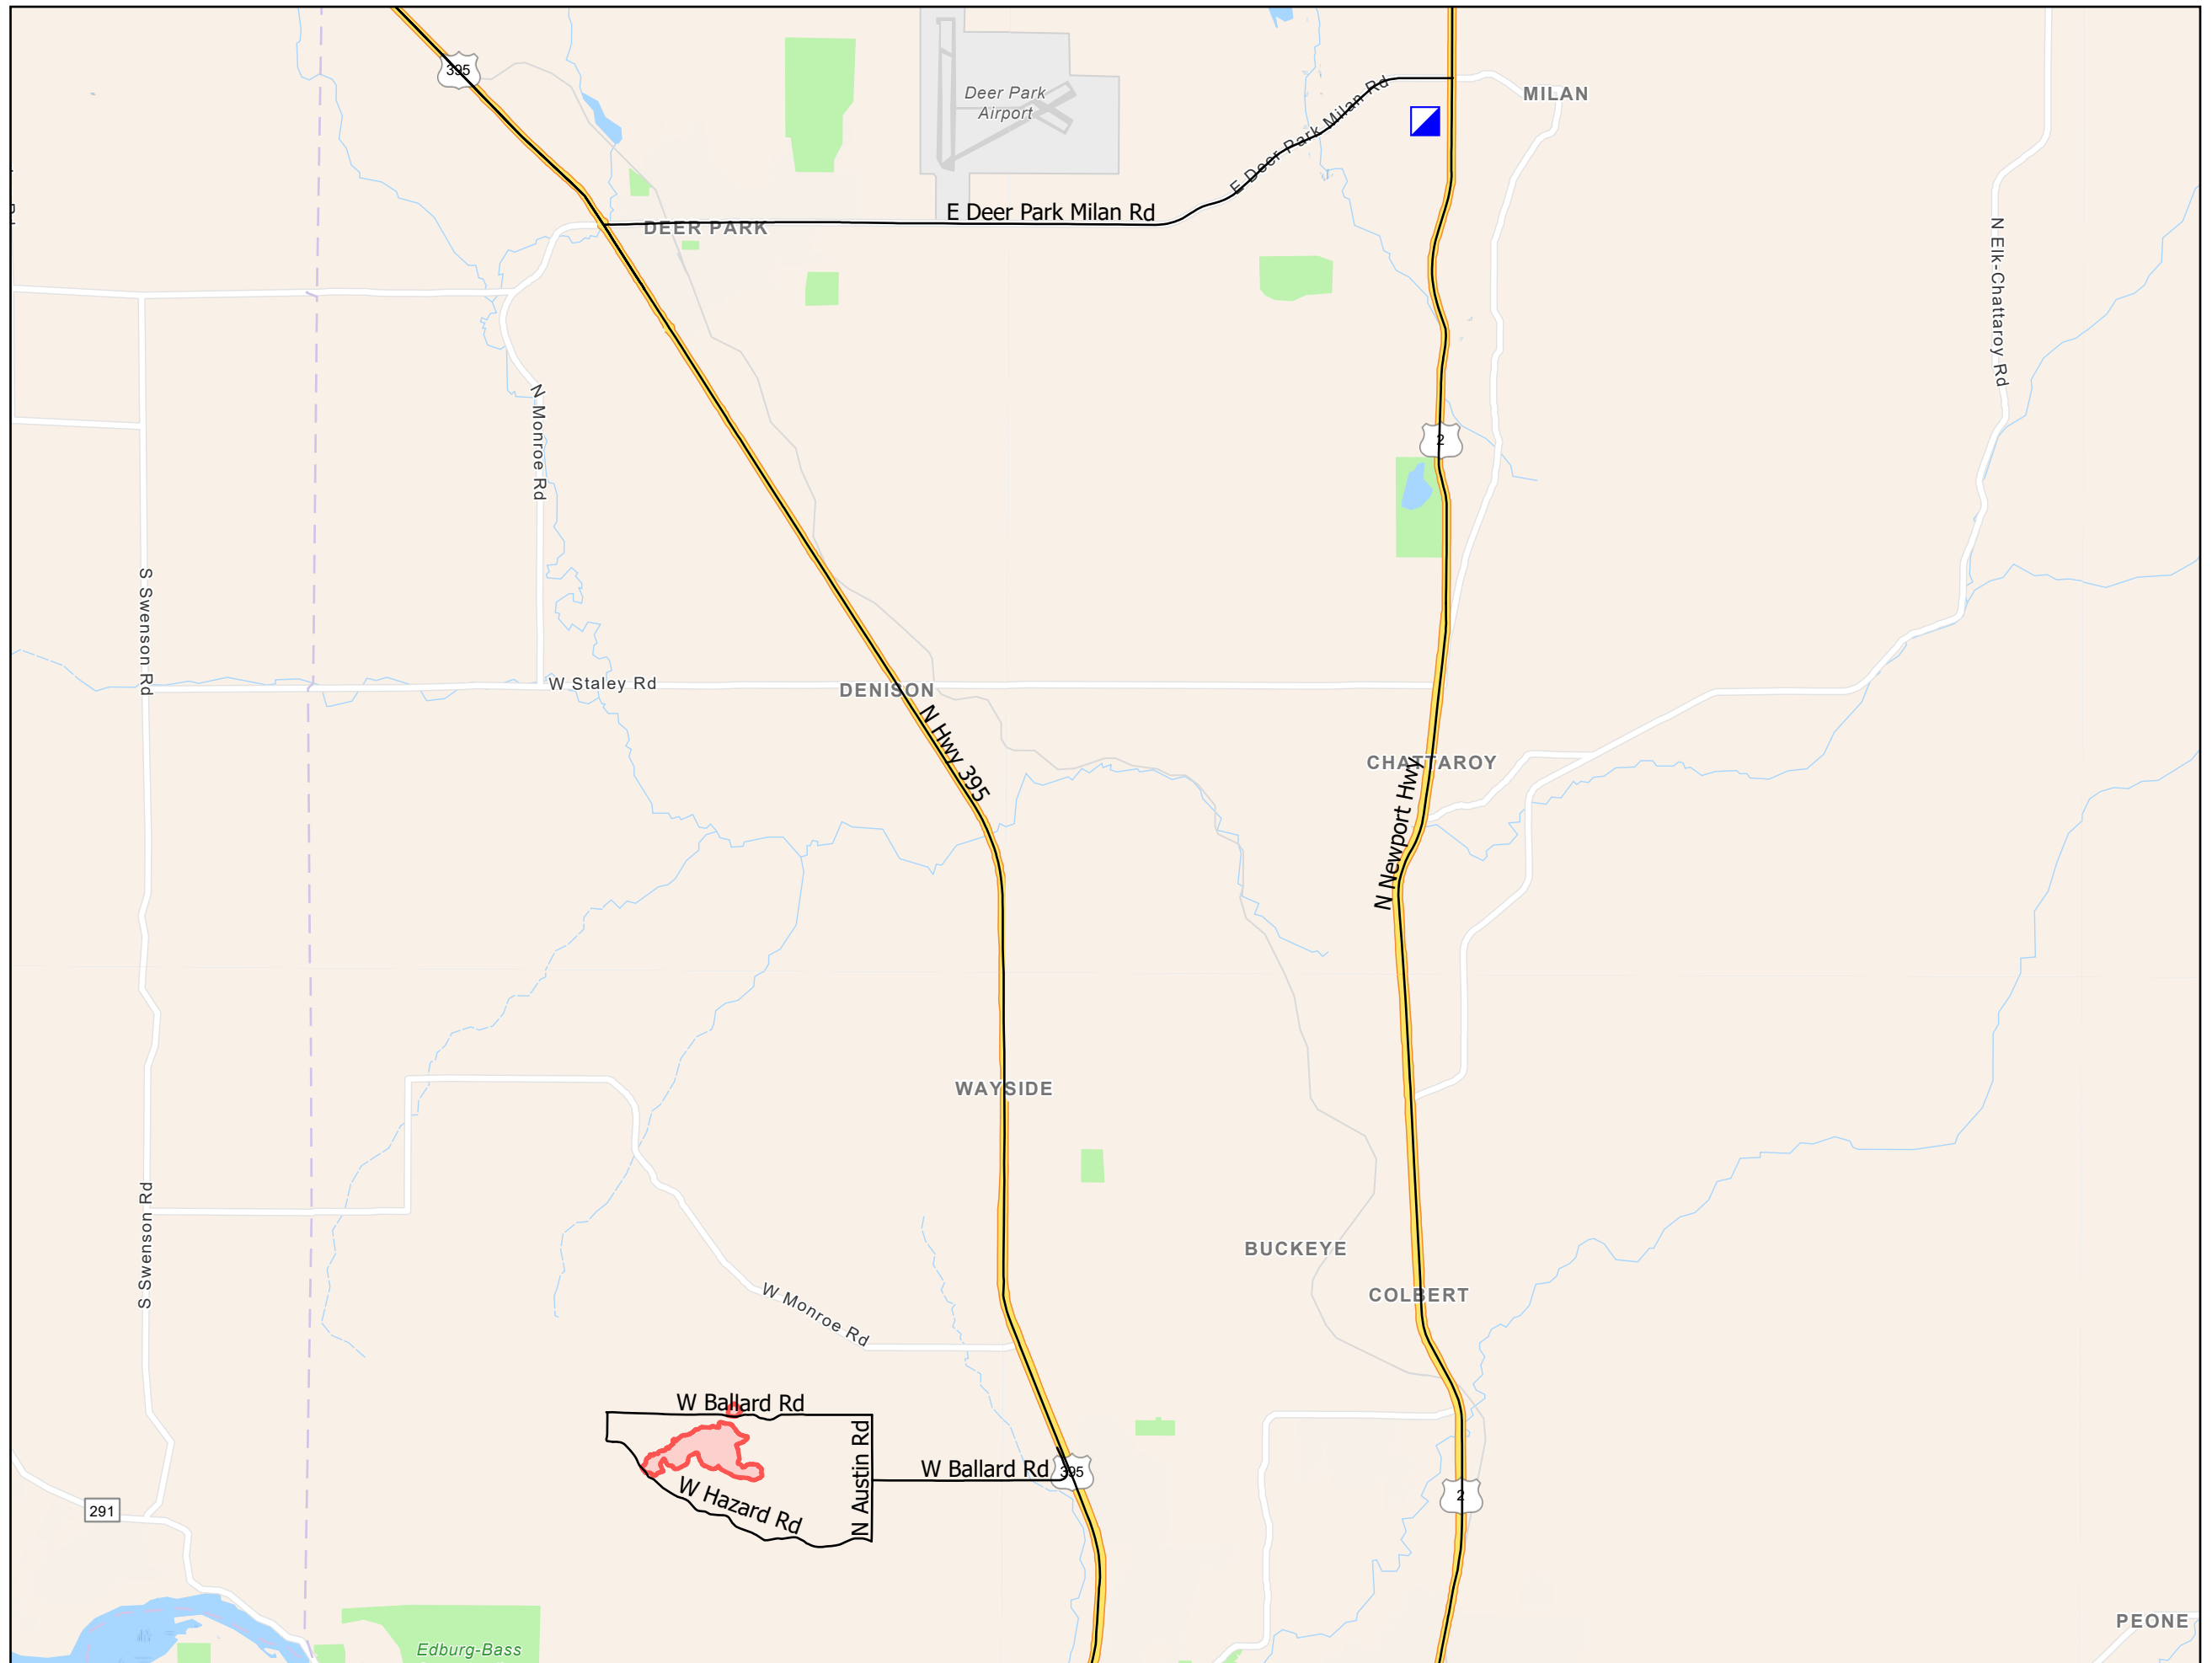

# Transportation

Hazard Hill  
WA-NES-002165  
8/2/2021

125 acres at 7/29/2021 1824

-  Incident Command Post
-  Wildfire Daily Fire Perimeter

TCLAPP  
8/1/2021 1714  
Acres from GPS  
North American 1983 Datum.  
LatLong Grid