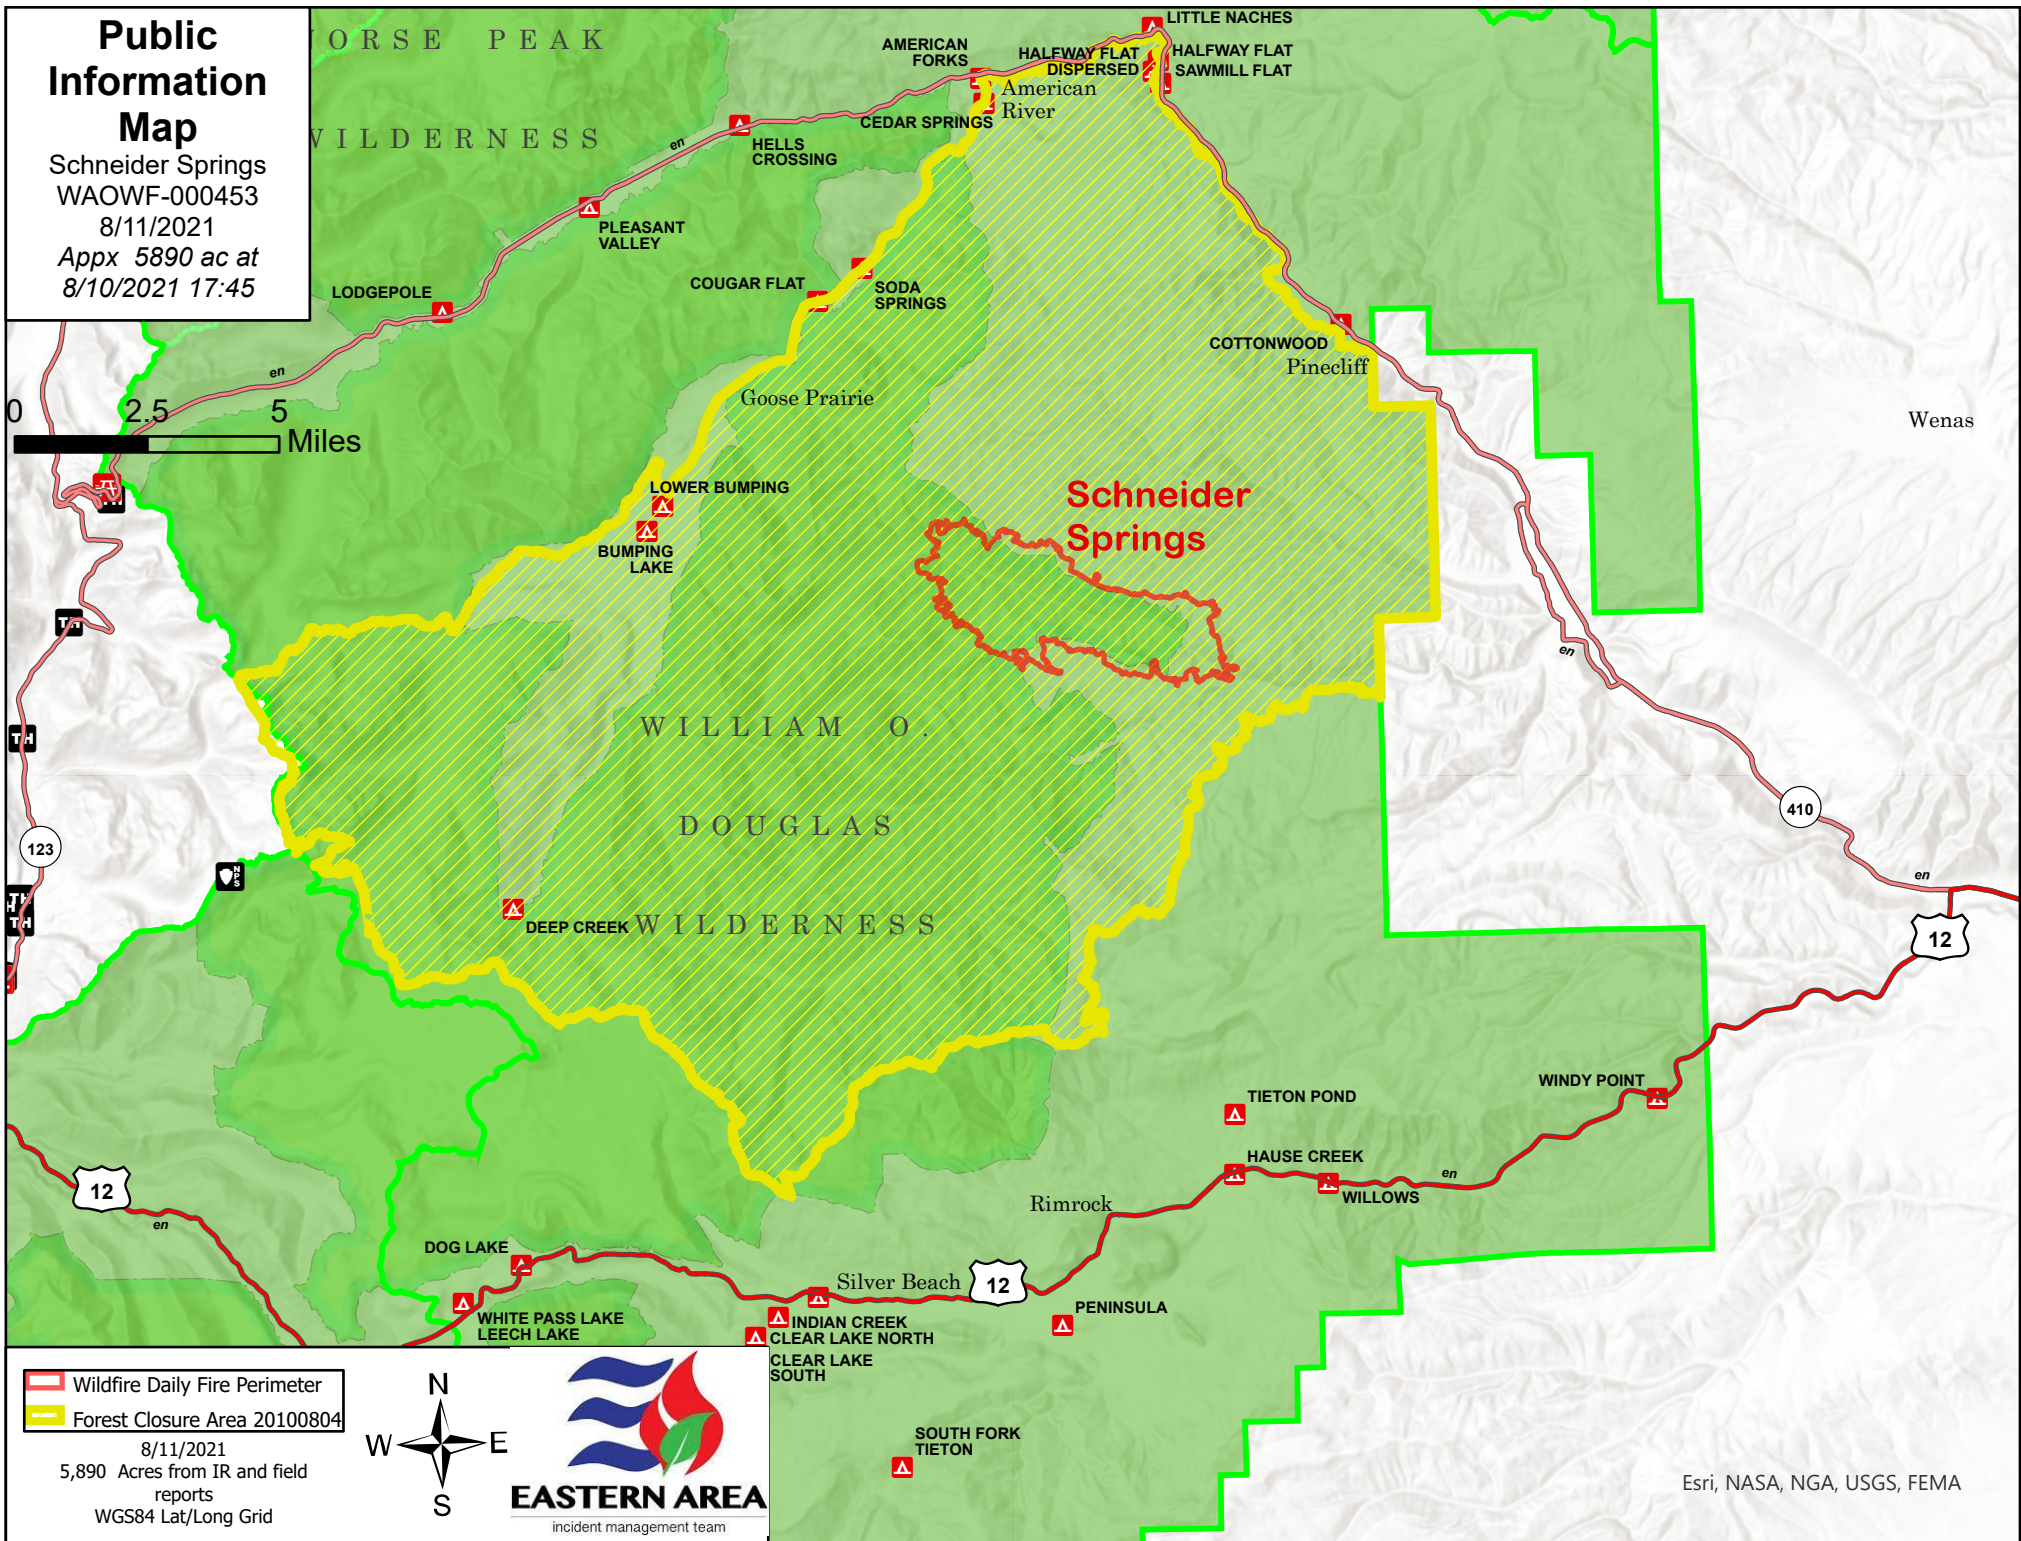

# Public Information Map

Schneider Springs  
 WAOWF-000453  
 8/11/2021  
 Appx 5890 ac at  
 8/10/2021 17:45

 Wildfire Daily Fire Perimeter  
 Forest Closure Area 20100804  
 8/11/2021  
 5,890 Acres from IR and field reports  
 WGS84 Lat/Long Grid