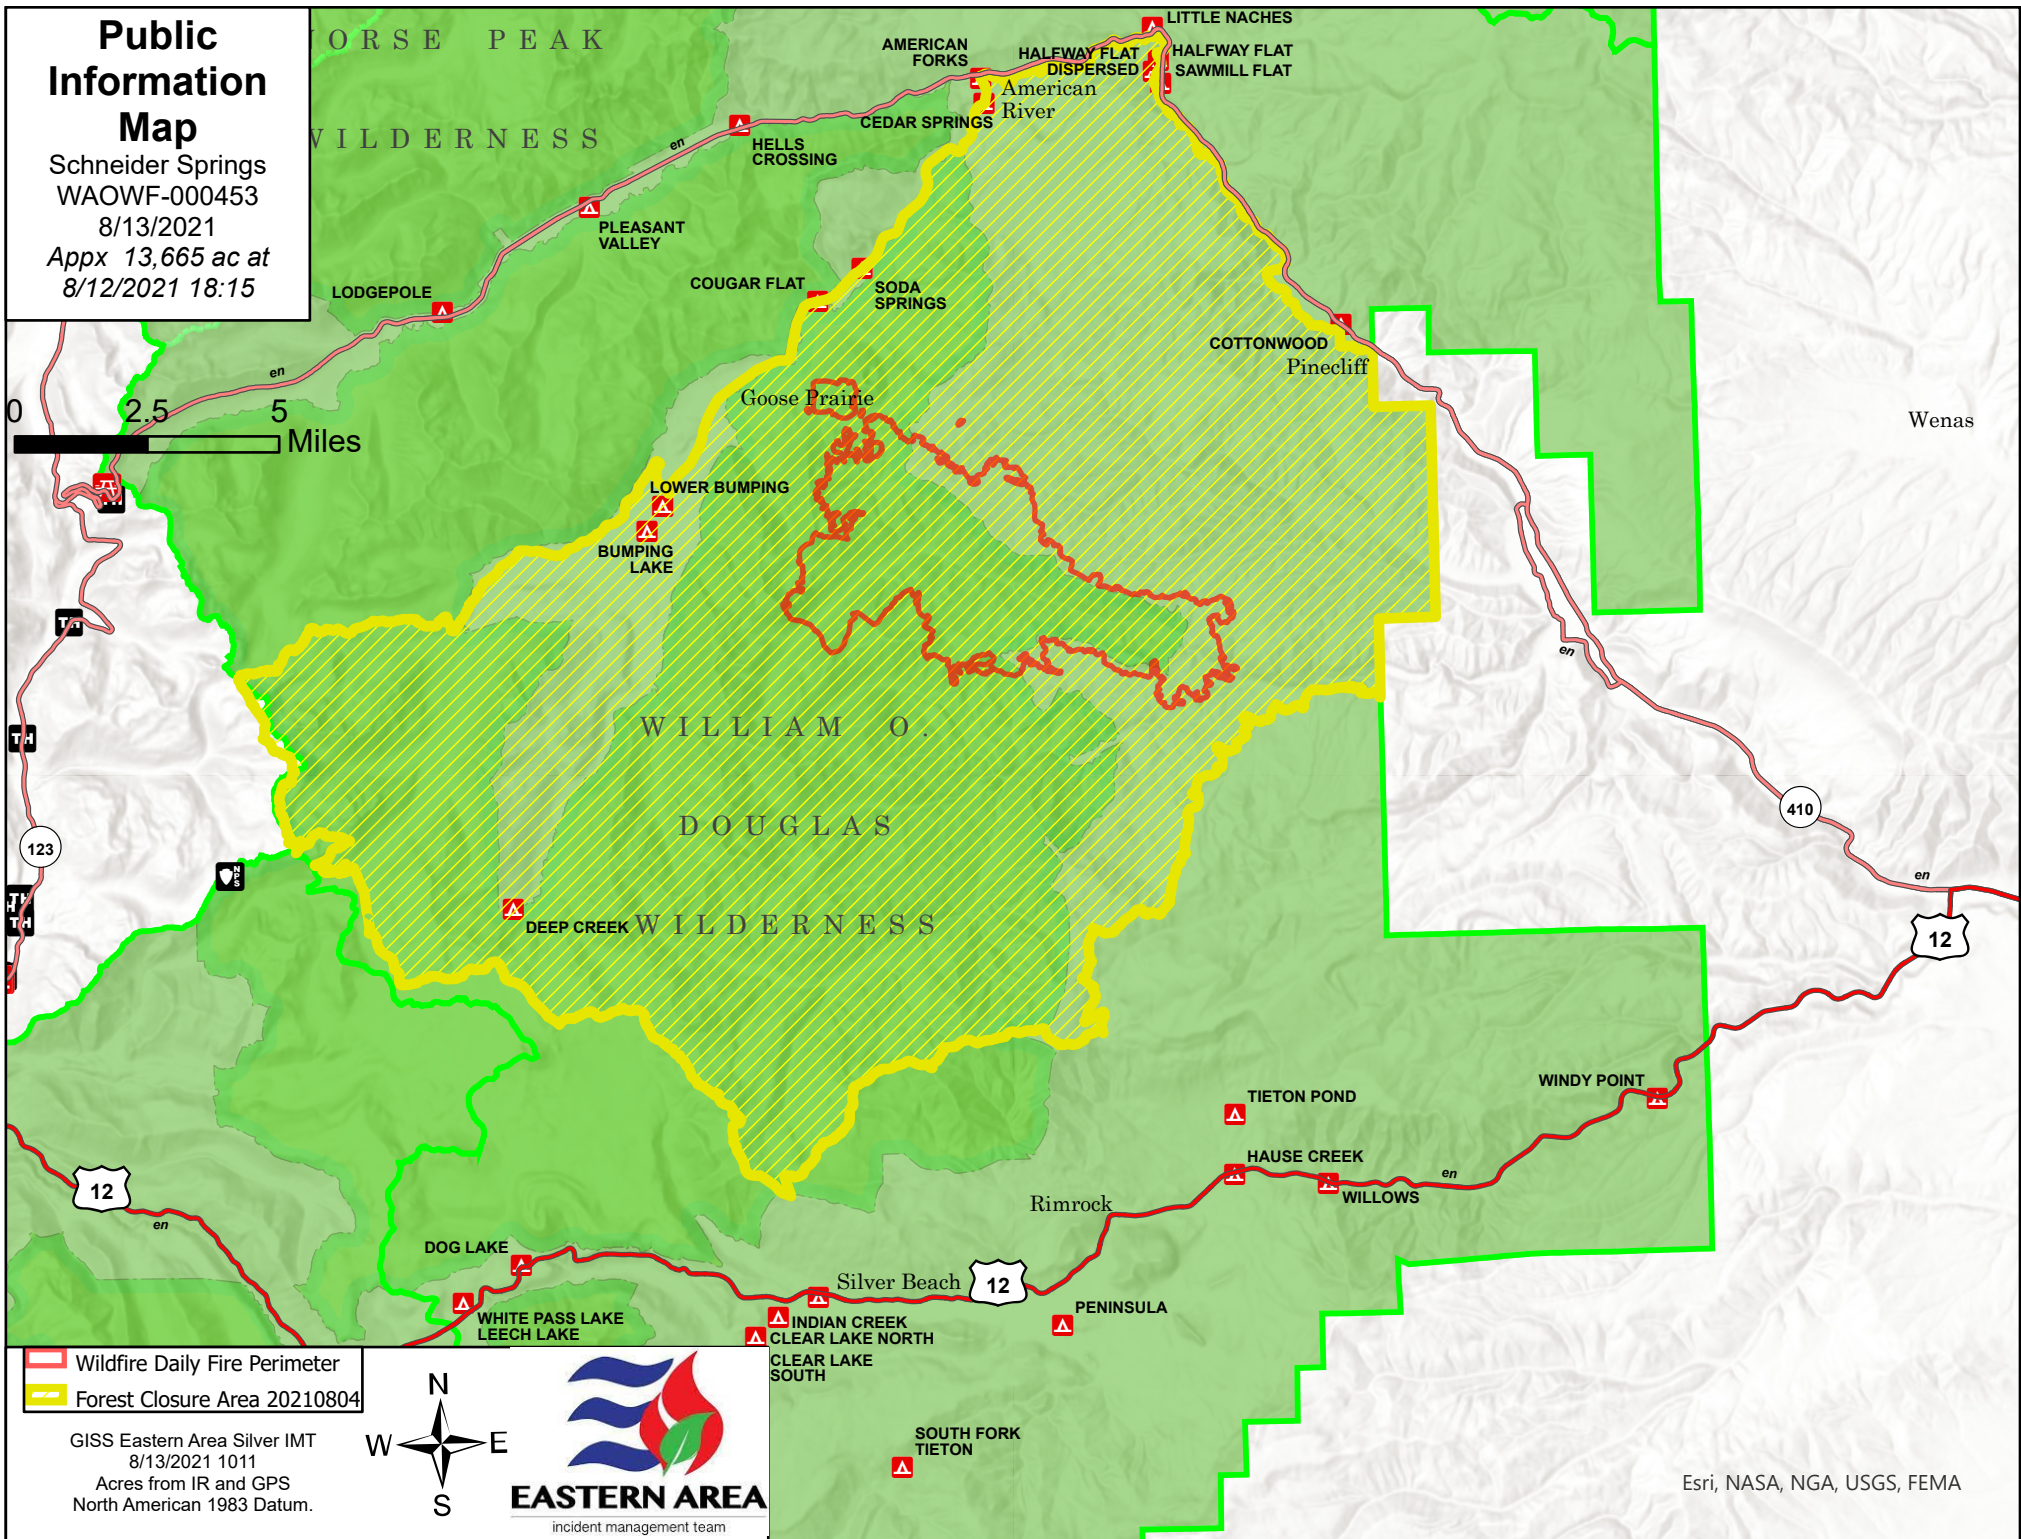

Public Information Map

Schneider Springs
 WAOWF-000453
 8/13/2021
 Appx 13,665 ac at
 8/12/2021 18:15

-  Wildfire Daily Fire Perimeter
-  Forest Closure Area 20210804

GISS Eastern Area Silver IMT
 8/13/2021 1011
 Acres from IR and GPS
 North American 1983 Datum.