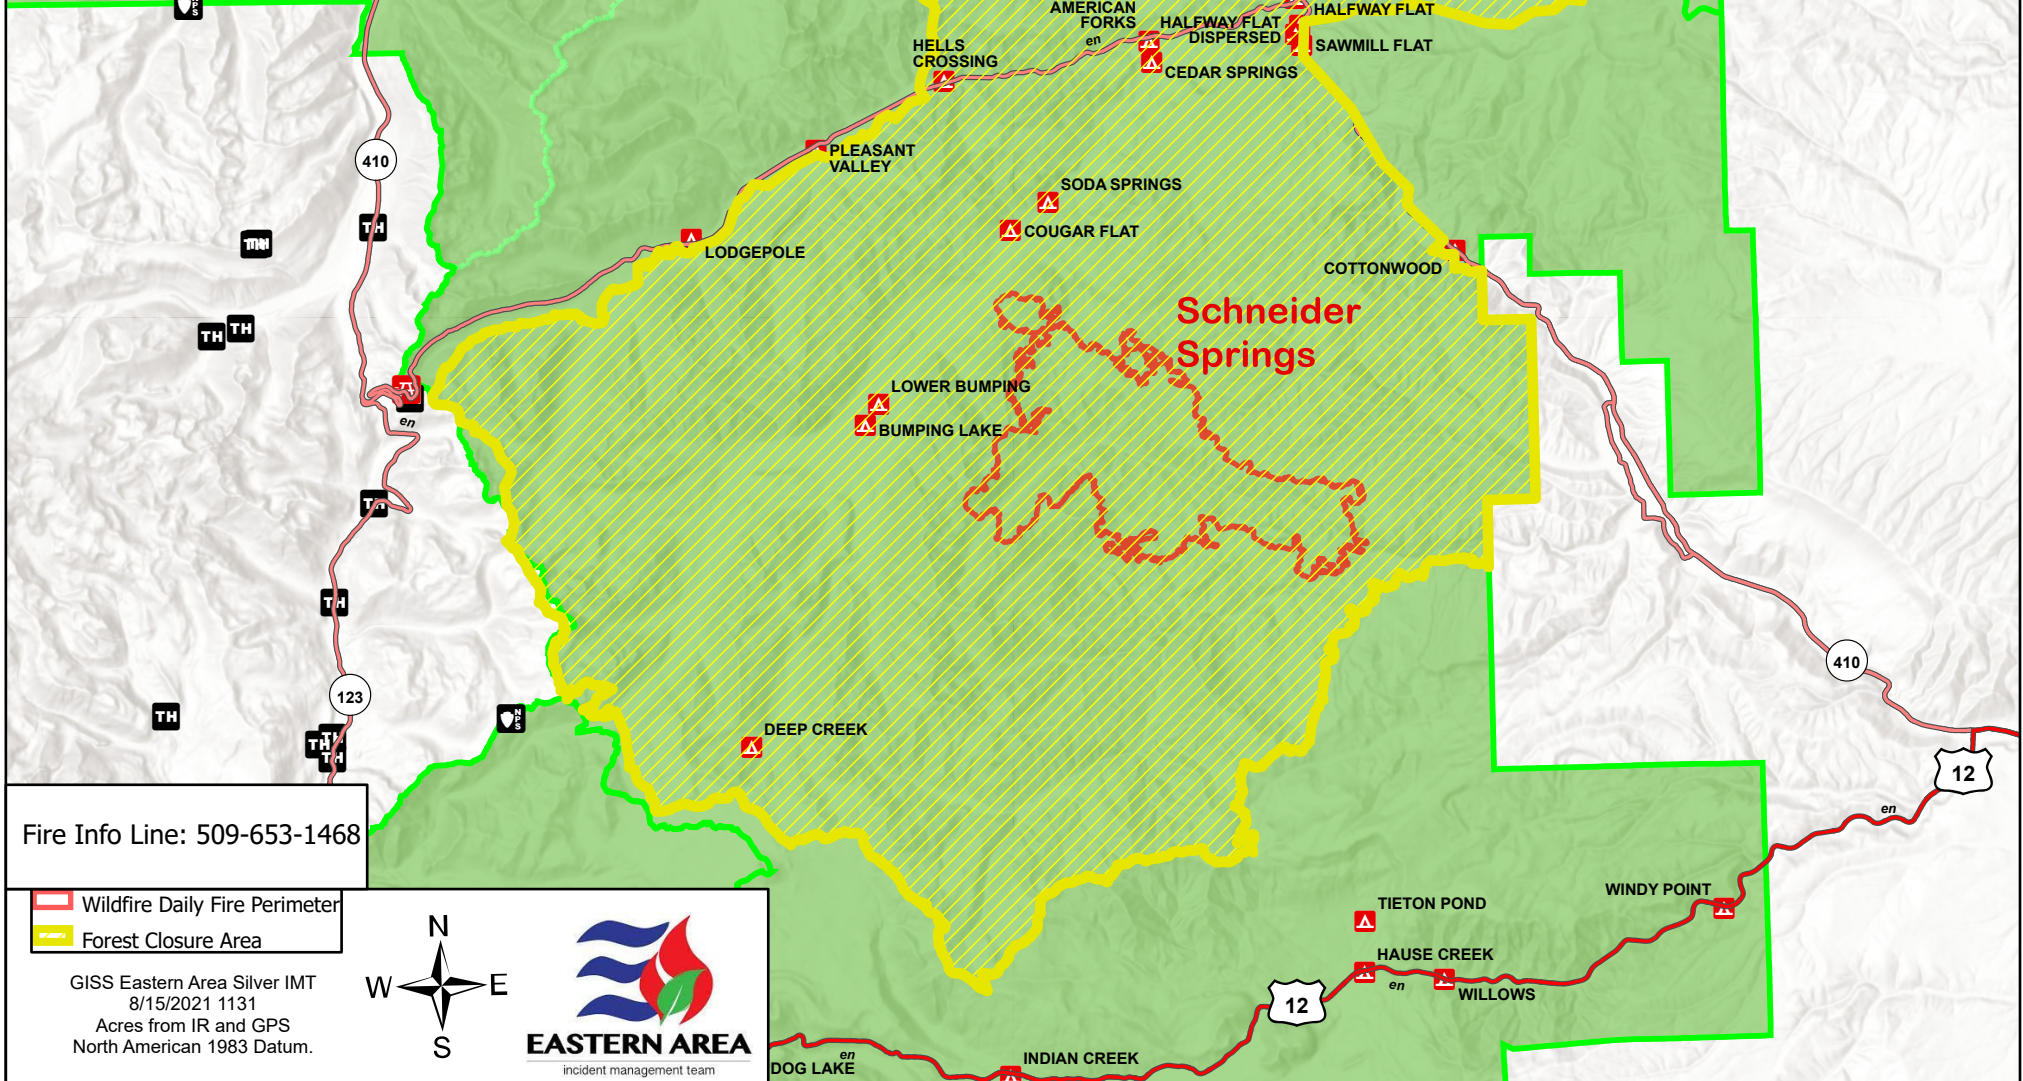

# Public Information Map

Schneider Springs  
WAOWF-000453  
8/15/2021  
Appx 16,516 ac at  
8/14/2021 18:00

0 1 2 4 6 Miles

Fire Info Line: 509-653-1468

- Wildfire Daily Fire Perimeter
- Forest Closure Area

GISS Eastern Area Silver IMT  
8/15/2021 1131  
Acres from IR and GPS  
North American 1983 Datum.