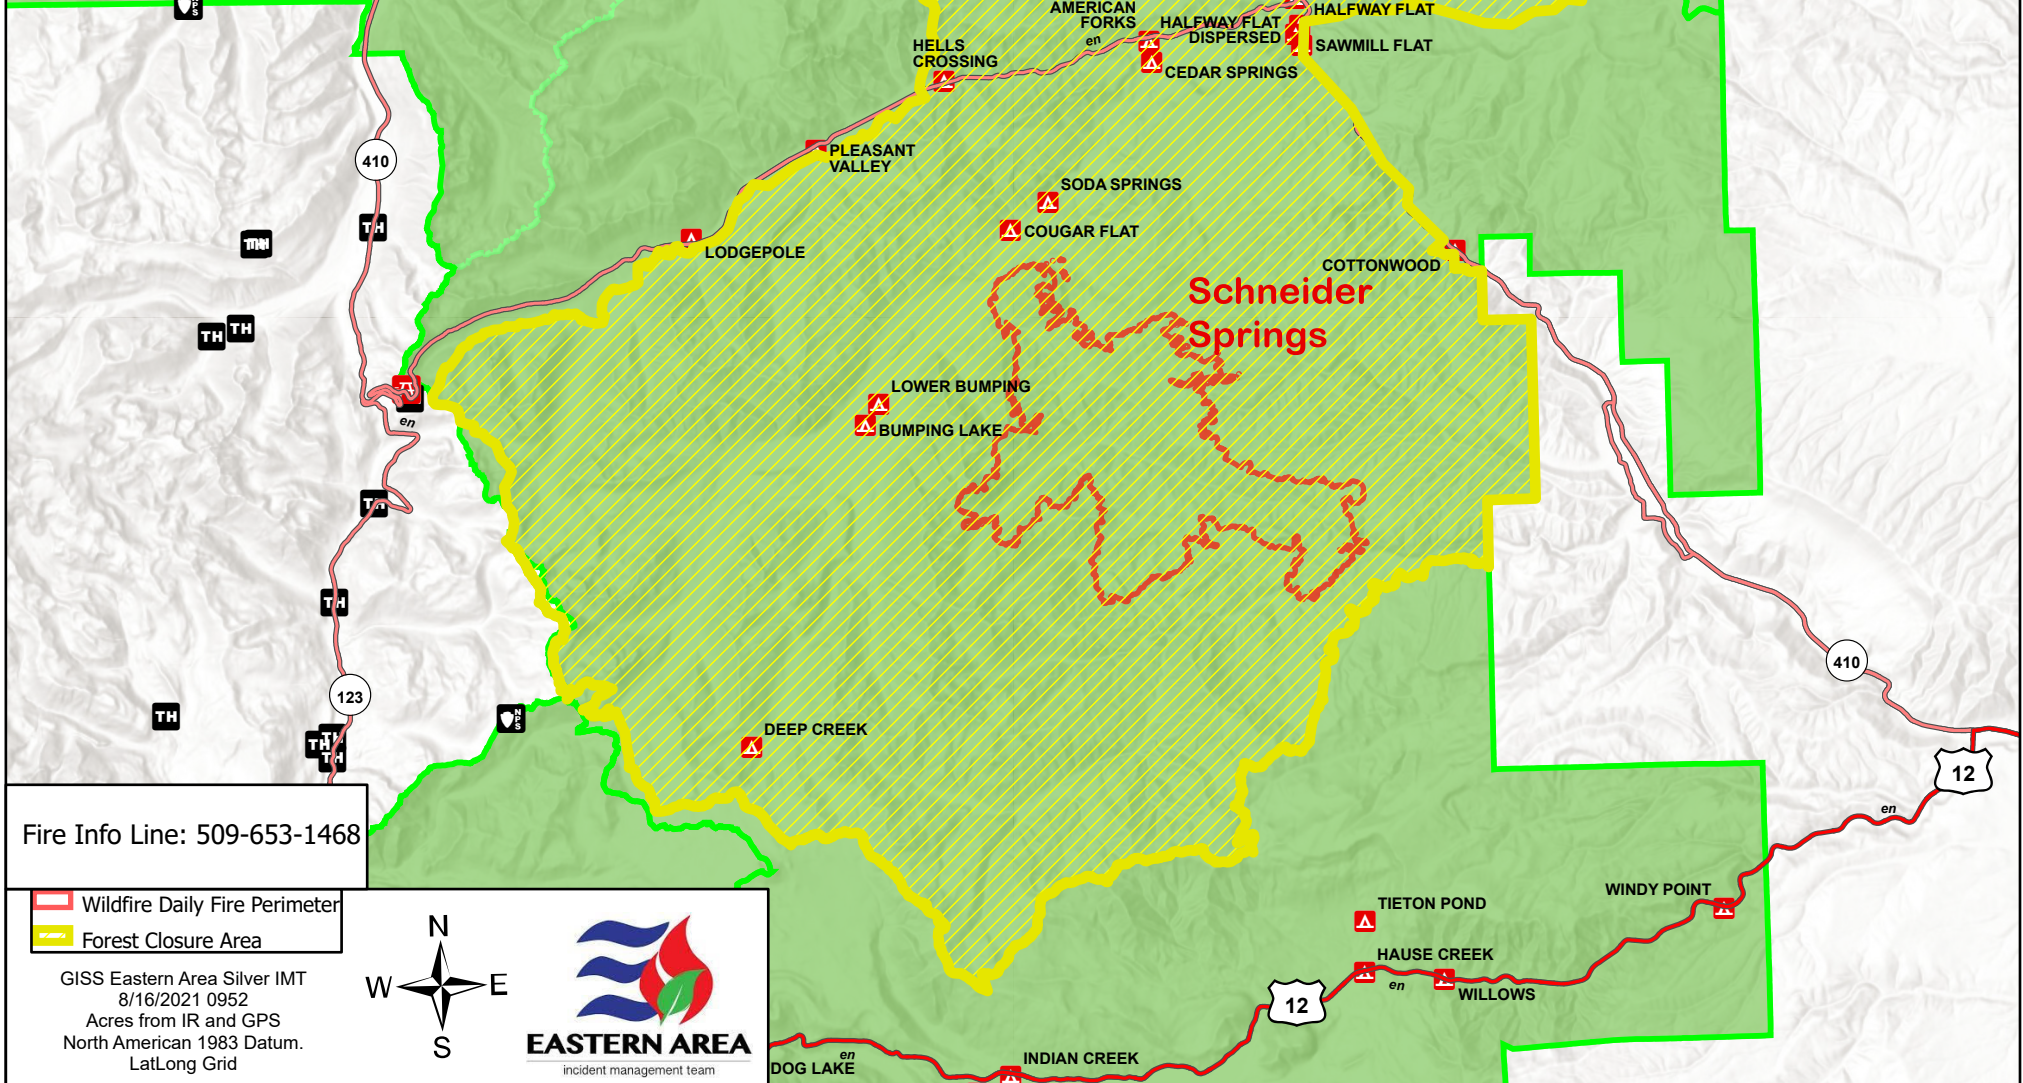

Public Information Map

Schneider Springs
WAOWF-000453
8/16/2021
Appx 18,836 ac at
8/15/21 22:00

0 1 2 4 6 Miles

Fire Info Line: 509-653-1468

- Wildfire Daily Fire Perimeter
- Forest Closure Area

GISS Eastern Area Silver IMT
8/16/2021 0952
Acres from IR and GPS
North American 1983 Datum.
LatLong Grid