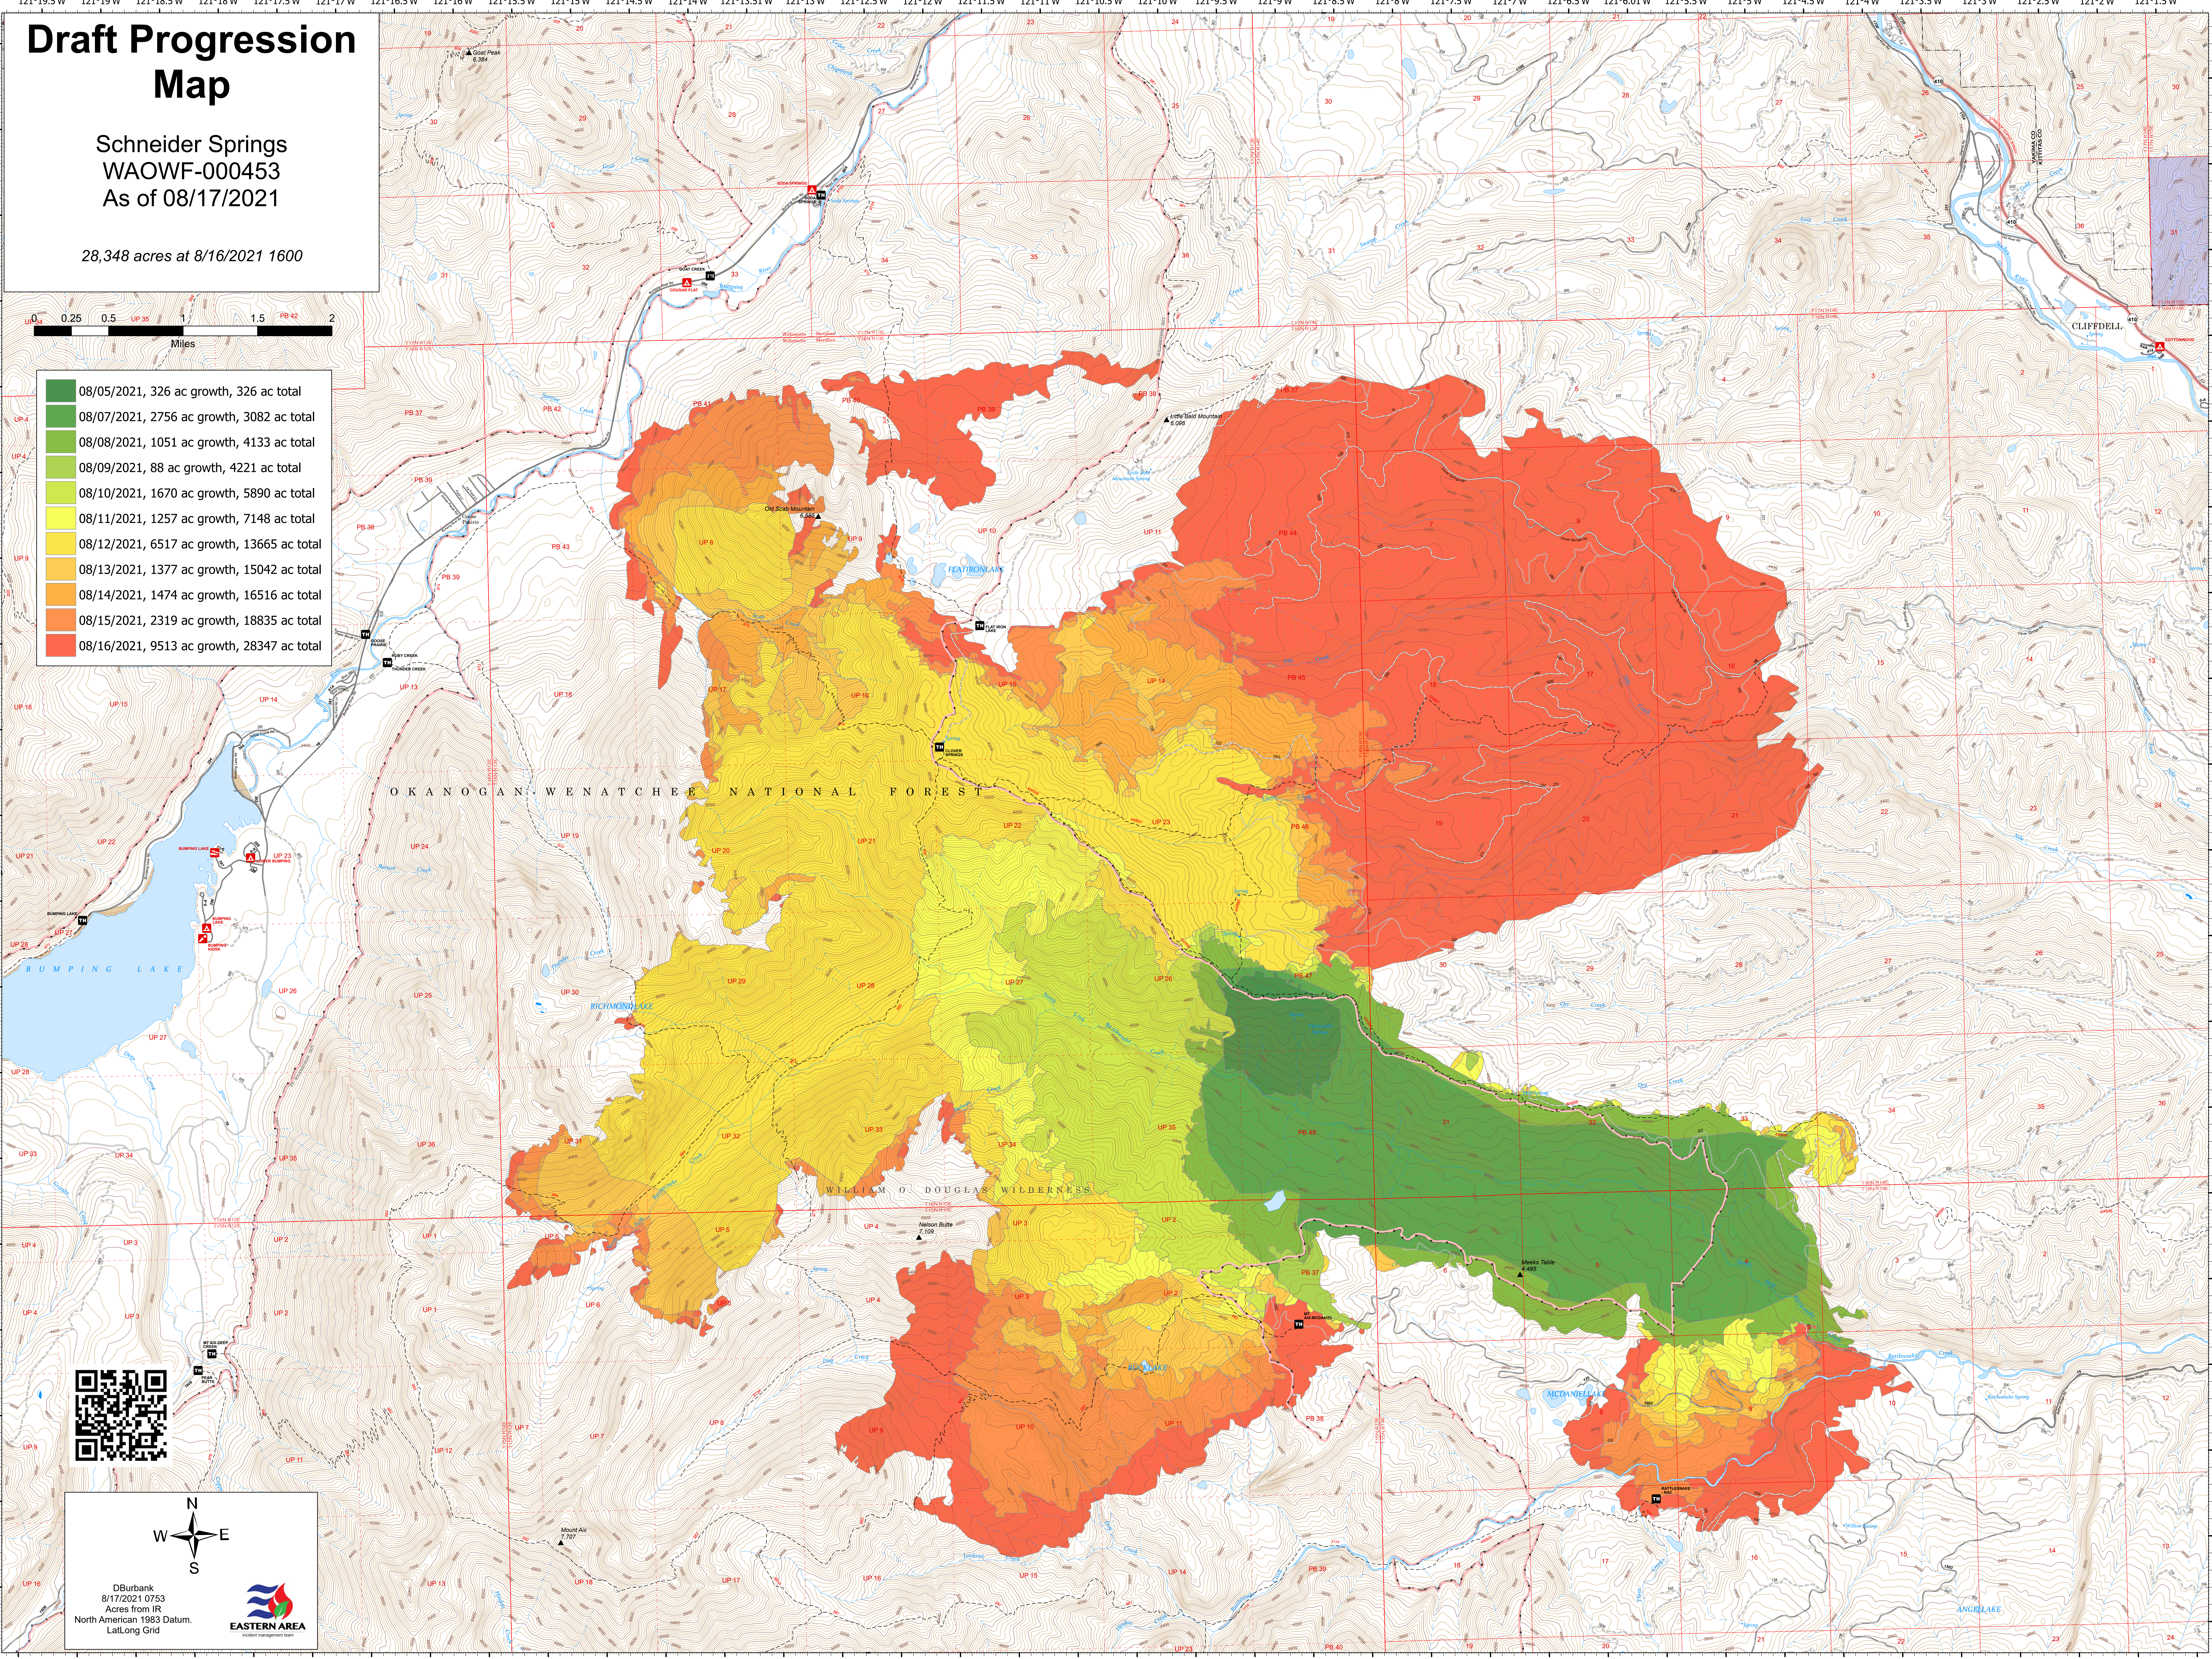

Draft Progression Map

Schneider Springs
WAOWF-000453
As of 08/17/2021

28,348 acres at 8/16/2021 1600

08/05/2021, 326 ac growth, 326 ac total
08/07/2021, 2756 ac growth, 3082 ac total
08/08/2021, 1051 ac growth, 4133 ac total
08/09/2021, 88 ac growth, 4221 ac total
08/10/2021, 1670 ac growth, 5890 ac total
08/11/2021, 1257 ac growth, 7148 ac total
08/12/2021, 6517 ac growth, 13665 ac total
08/13/2021, 1377 ac growth, 15042 ac total
08/14/2021, 1474 ac growth, 16516 ac total
08/15/2021, 2319 ac growth, 18835 ac total
08/16/2021, 9513 ac growth, 28347 ac total

DBurbank
8/17/2021 0753
Acres from IR
North American 1983 Datum,
Lat,Long Grid