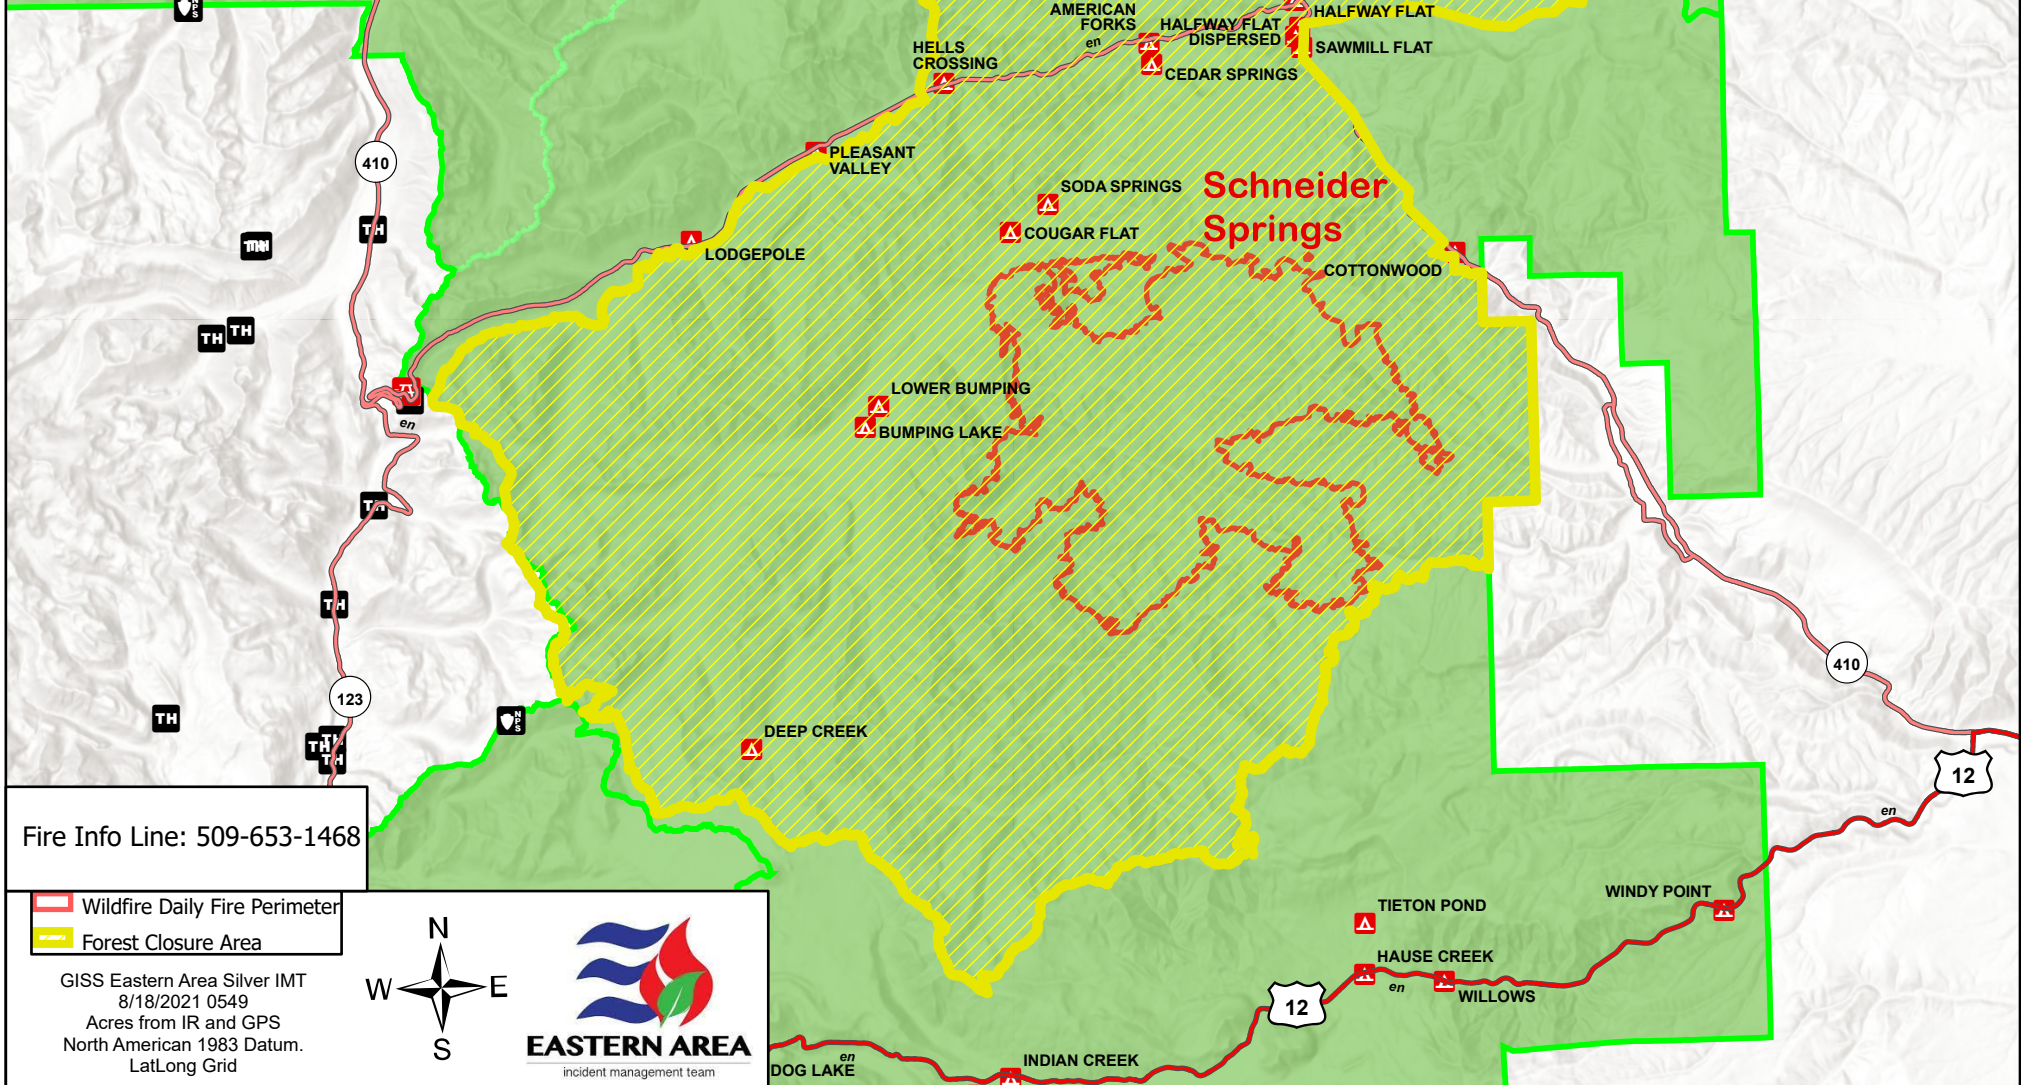

Public Information Map

Schneider Springs
WAOWF-000453
8/18/2021
Appx 31,868 ac at
8/17/21 17:00

0 1 2 4 6
Miles

Fire Info Line: 509-653-1468

Wildfire Daily Fire Perimeter
Forest Closure Area

GISS Eastern Area Silver IMT
8/18/2021 0549
Acres from IR and GPS
North American 1983 Datum.
LatLong Grid