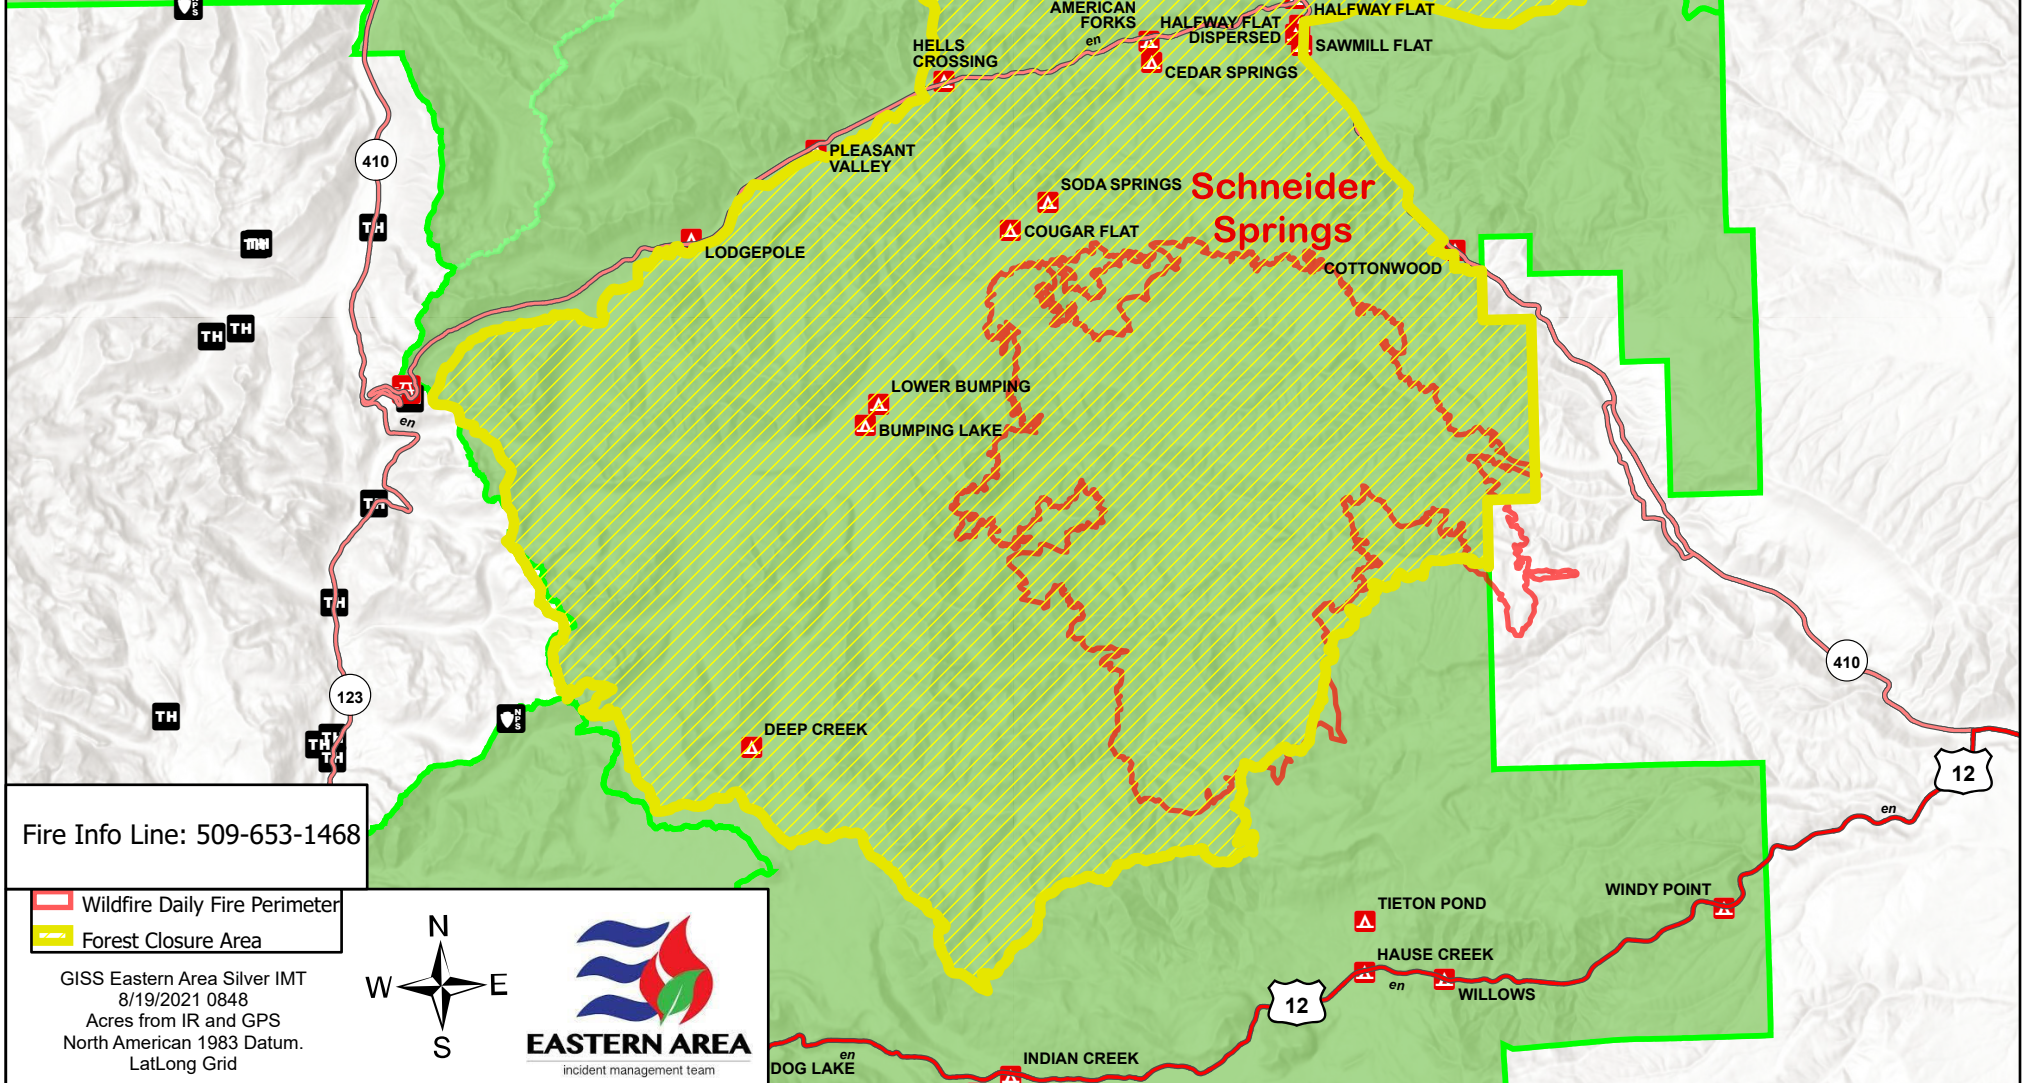

Public Information Map

Schneider Springs
WAOWF-000453
8/19/2021
Appx 56,422 ac at
8/18/21 23:30

0 1 2 4 6
Miles

Fire Info Line: 509-653-1468

- Wildfire Daily Fire Perimeter
- Forest Closure Area

GISS Eastern Area Silver IMT
8/19/2021 0848
Acres from IR and GPS
North American 1983 Datum.
LatLong Grid