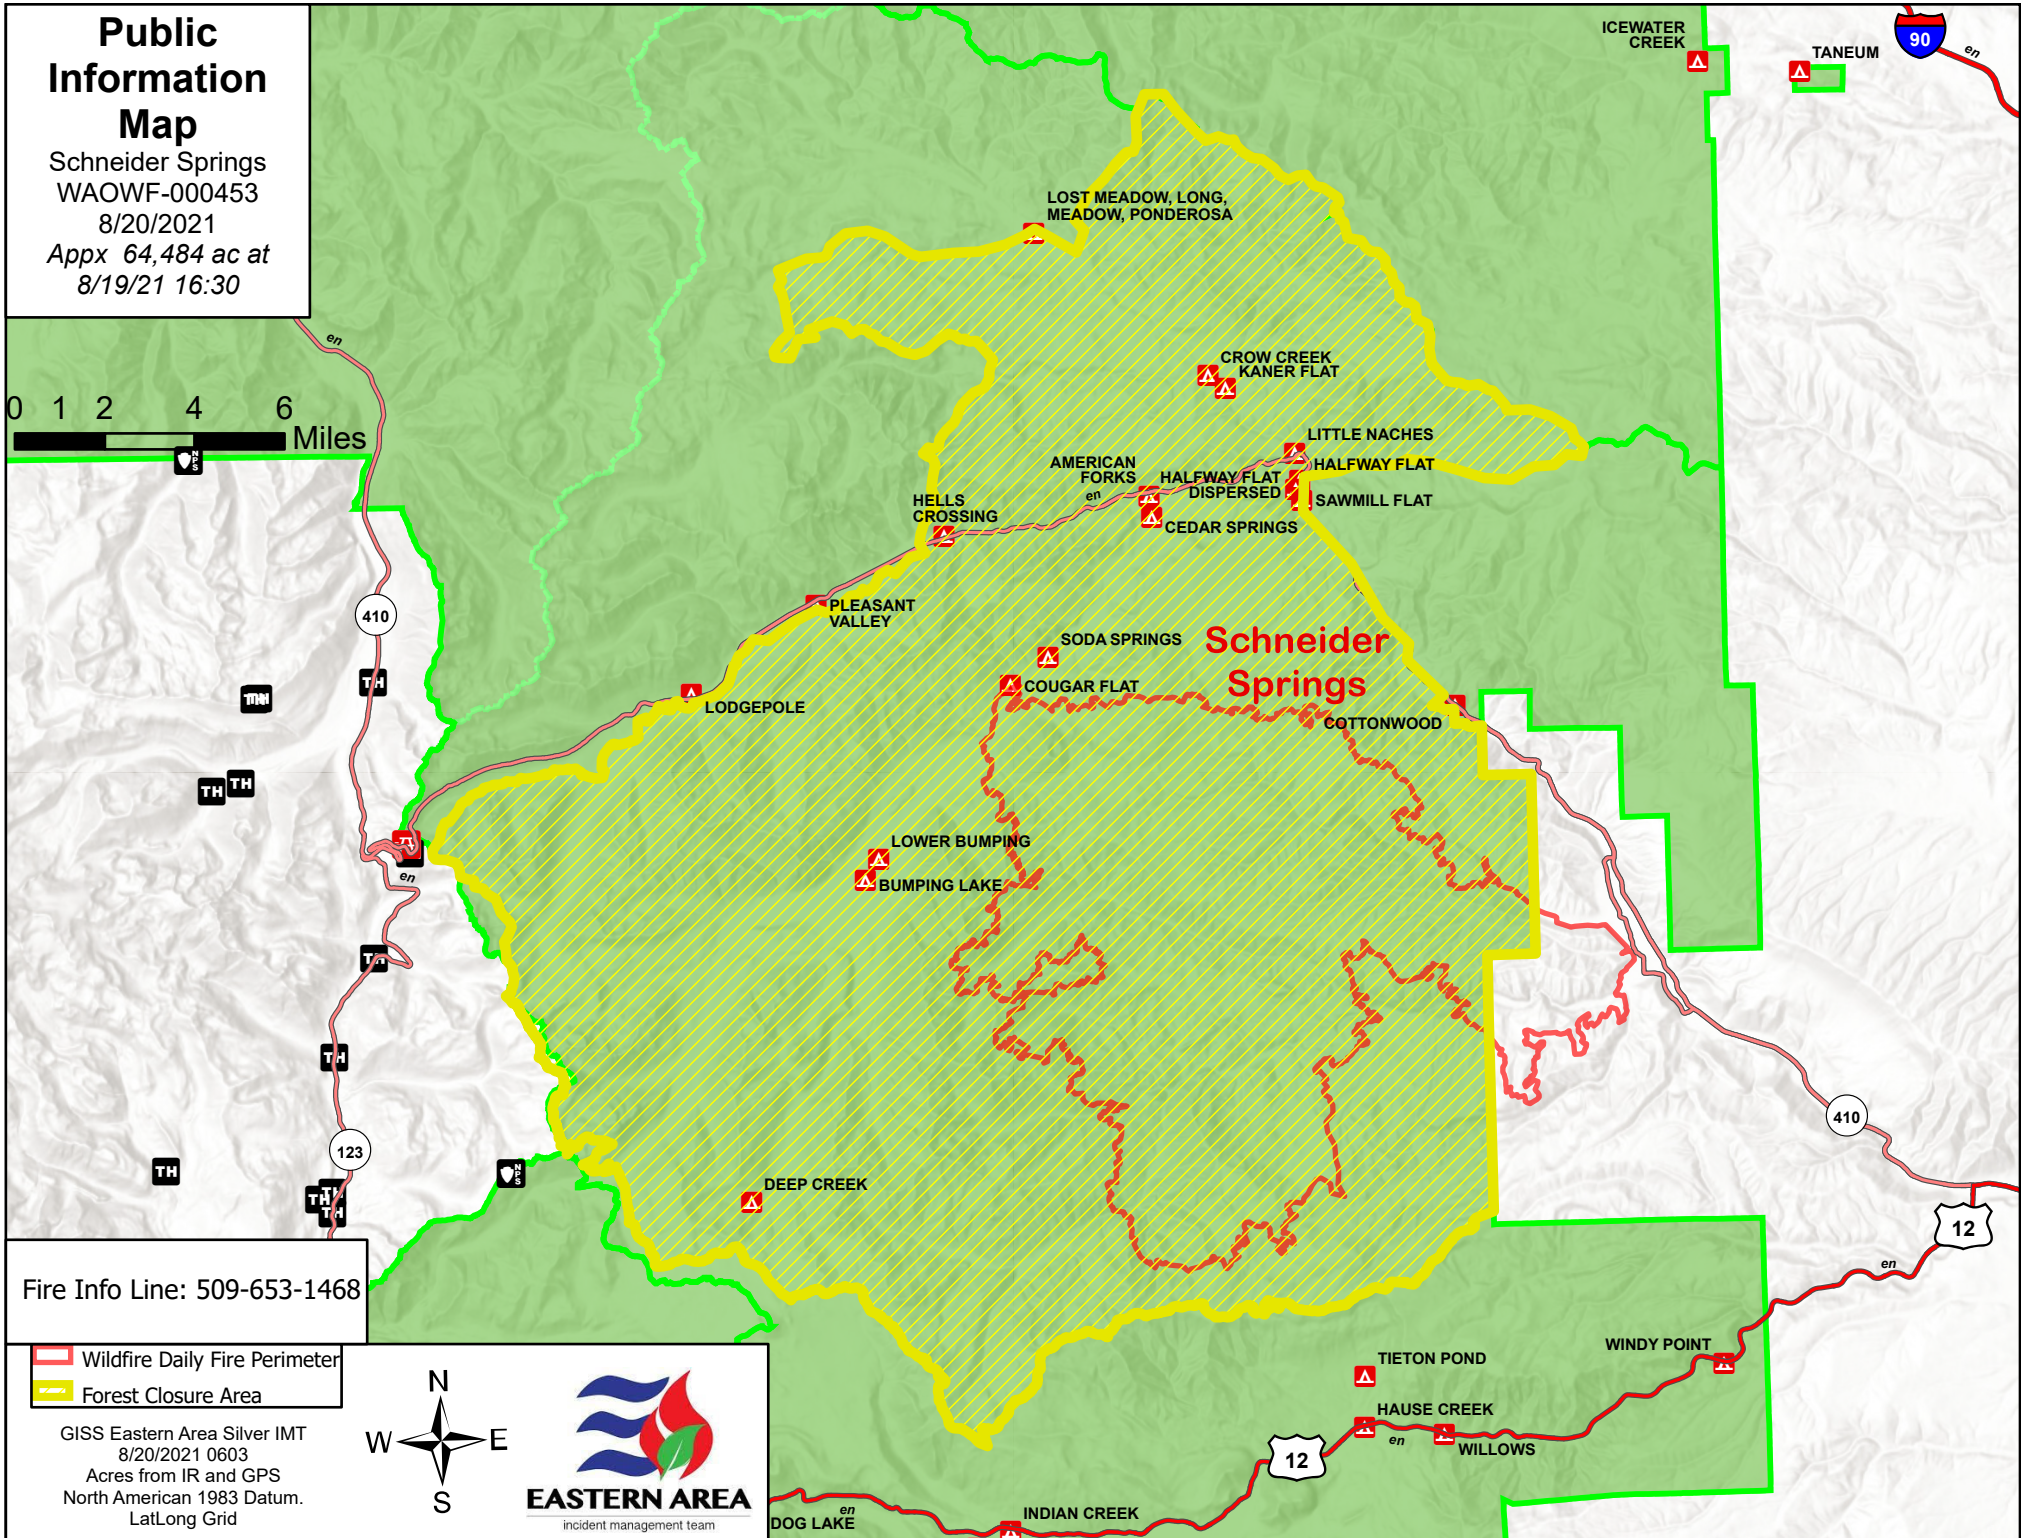

# Public Information Map

Schneider Springs  
WAOWF-000453  
8/20/2021  
Appx 64,484 ac at  
8/19/21 16:30

0 1 2 4 6 Miles

Fire Info Line: 509-653-1468

- Wildfire Daily Fire Perimeter
- Forest Closure Area

GISS Eastern Area Silver IMT  
8/20/2021 0603  
Acres from IR and GPS  
North American 1983 Datum.  
LatLong Grid