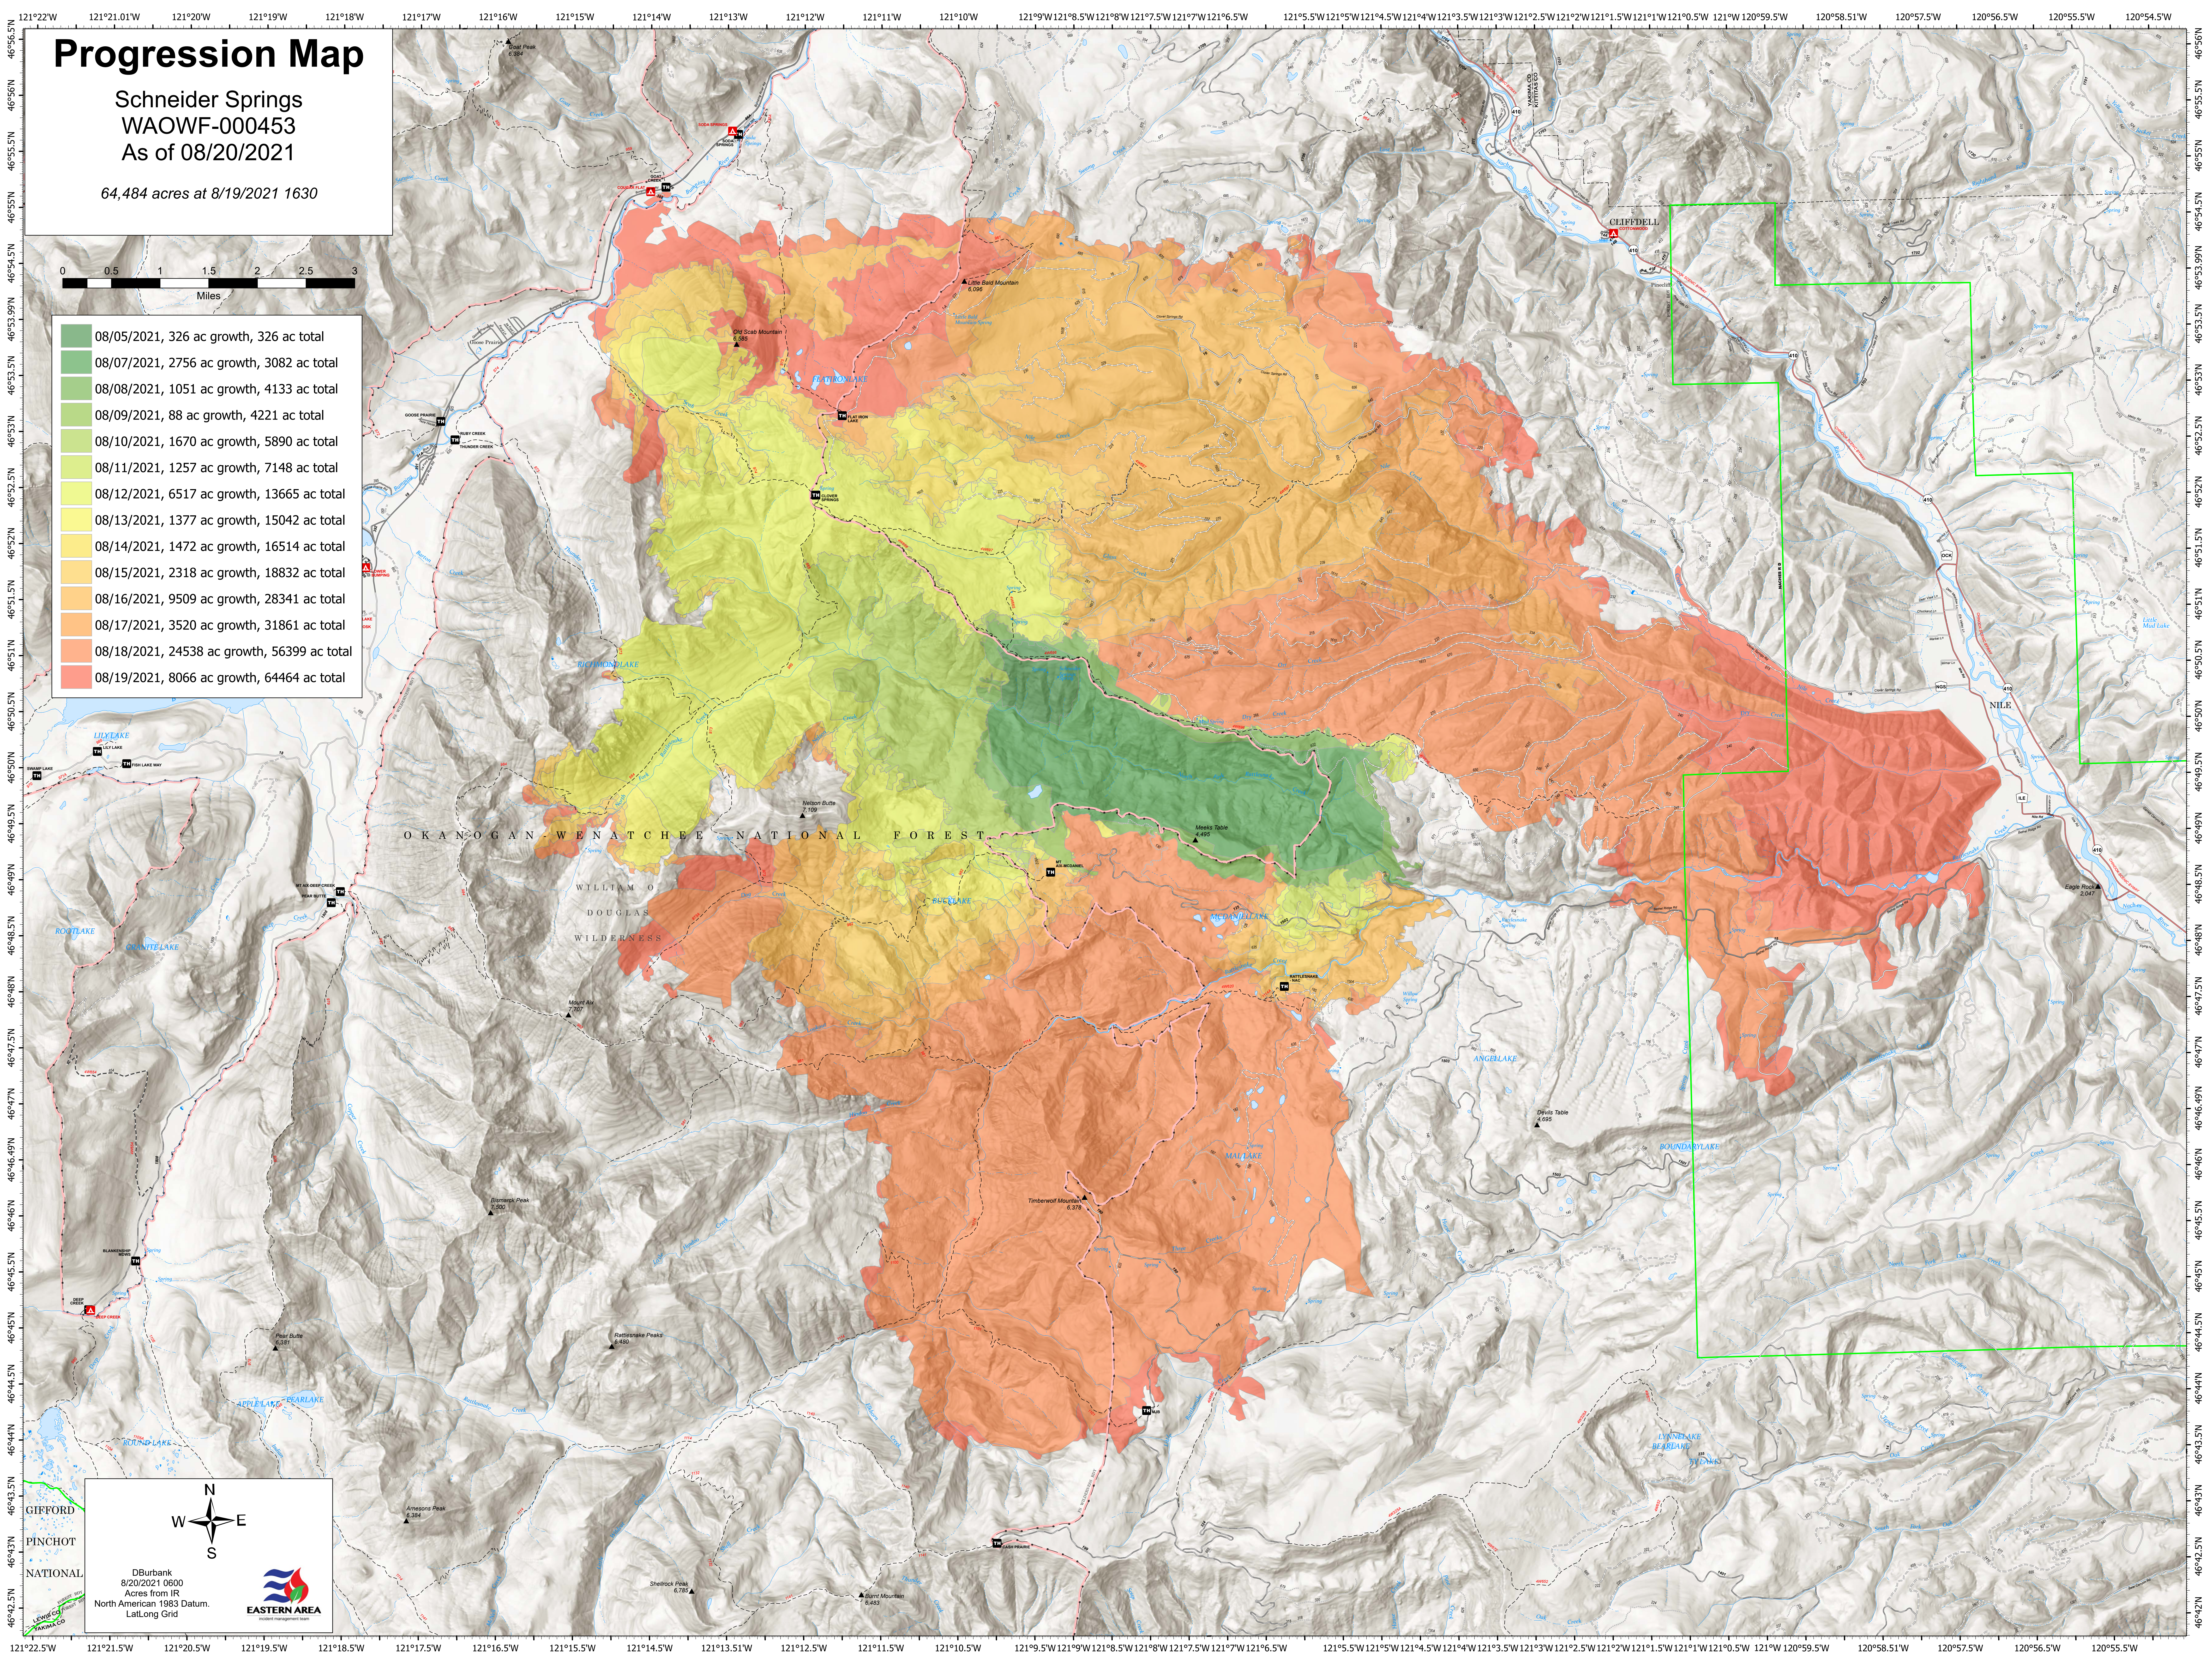

Progression Map

Schneider Springs
WAOWF-000453
As of 08/20/2021

64,484 acres at 8/19/2021 1630

08/05/2021, 326 ac growth, 326 ac total
08/07/2021, 2756 ac growth, 3082 ac total
08/08/2021, 1051 ac growth, 4133 ac total
08/09/2021, 88 ac growth, 4221 ac total
08/10/2021, 1670 ac growth, 5890 ac total
08/11/2021, 1257 ac growth, 7148 ac total
08/12/2021, 6517 ac growth, 13665 ac total
08/13/2021, 1377 ac growth, 15042 ac total
08/14/2021, 1472 ac growth, 16514 ac total
08/15/2021, 2318 ac growth, 18832 ac total
08/16/2021, 9509 ac growth, 28341 ac total
08/17/2021, 3520 ac growth, 31861 ac total
08/18/2021, 24538 ac growth, 56399 ac total
08/19/2021, 8066 ac growth, 64464 ac total

OKANOGAN-WENATCHEE NATIONAL FOREST

WILLIAM O. DOUGLAS WILDERNESS

GIFFORD
PINCHOT
NATIONAL

DBurbank
8/20/2021 0600
Acres from IR
North American 1983 Datum,
Lat/Long Grid