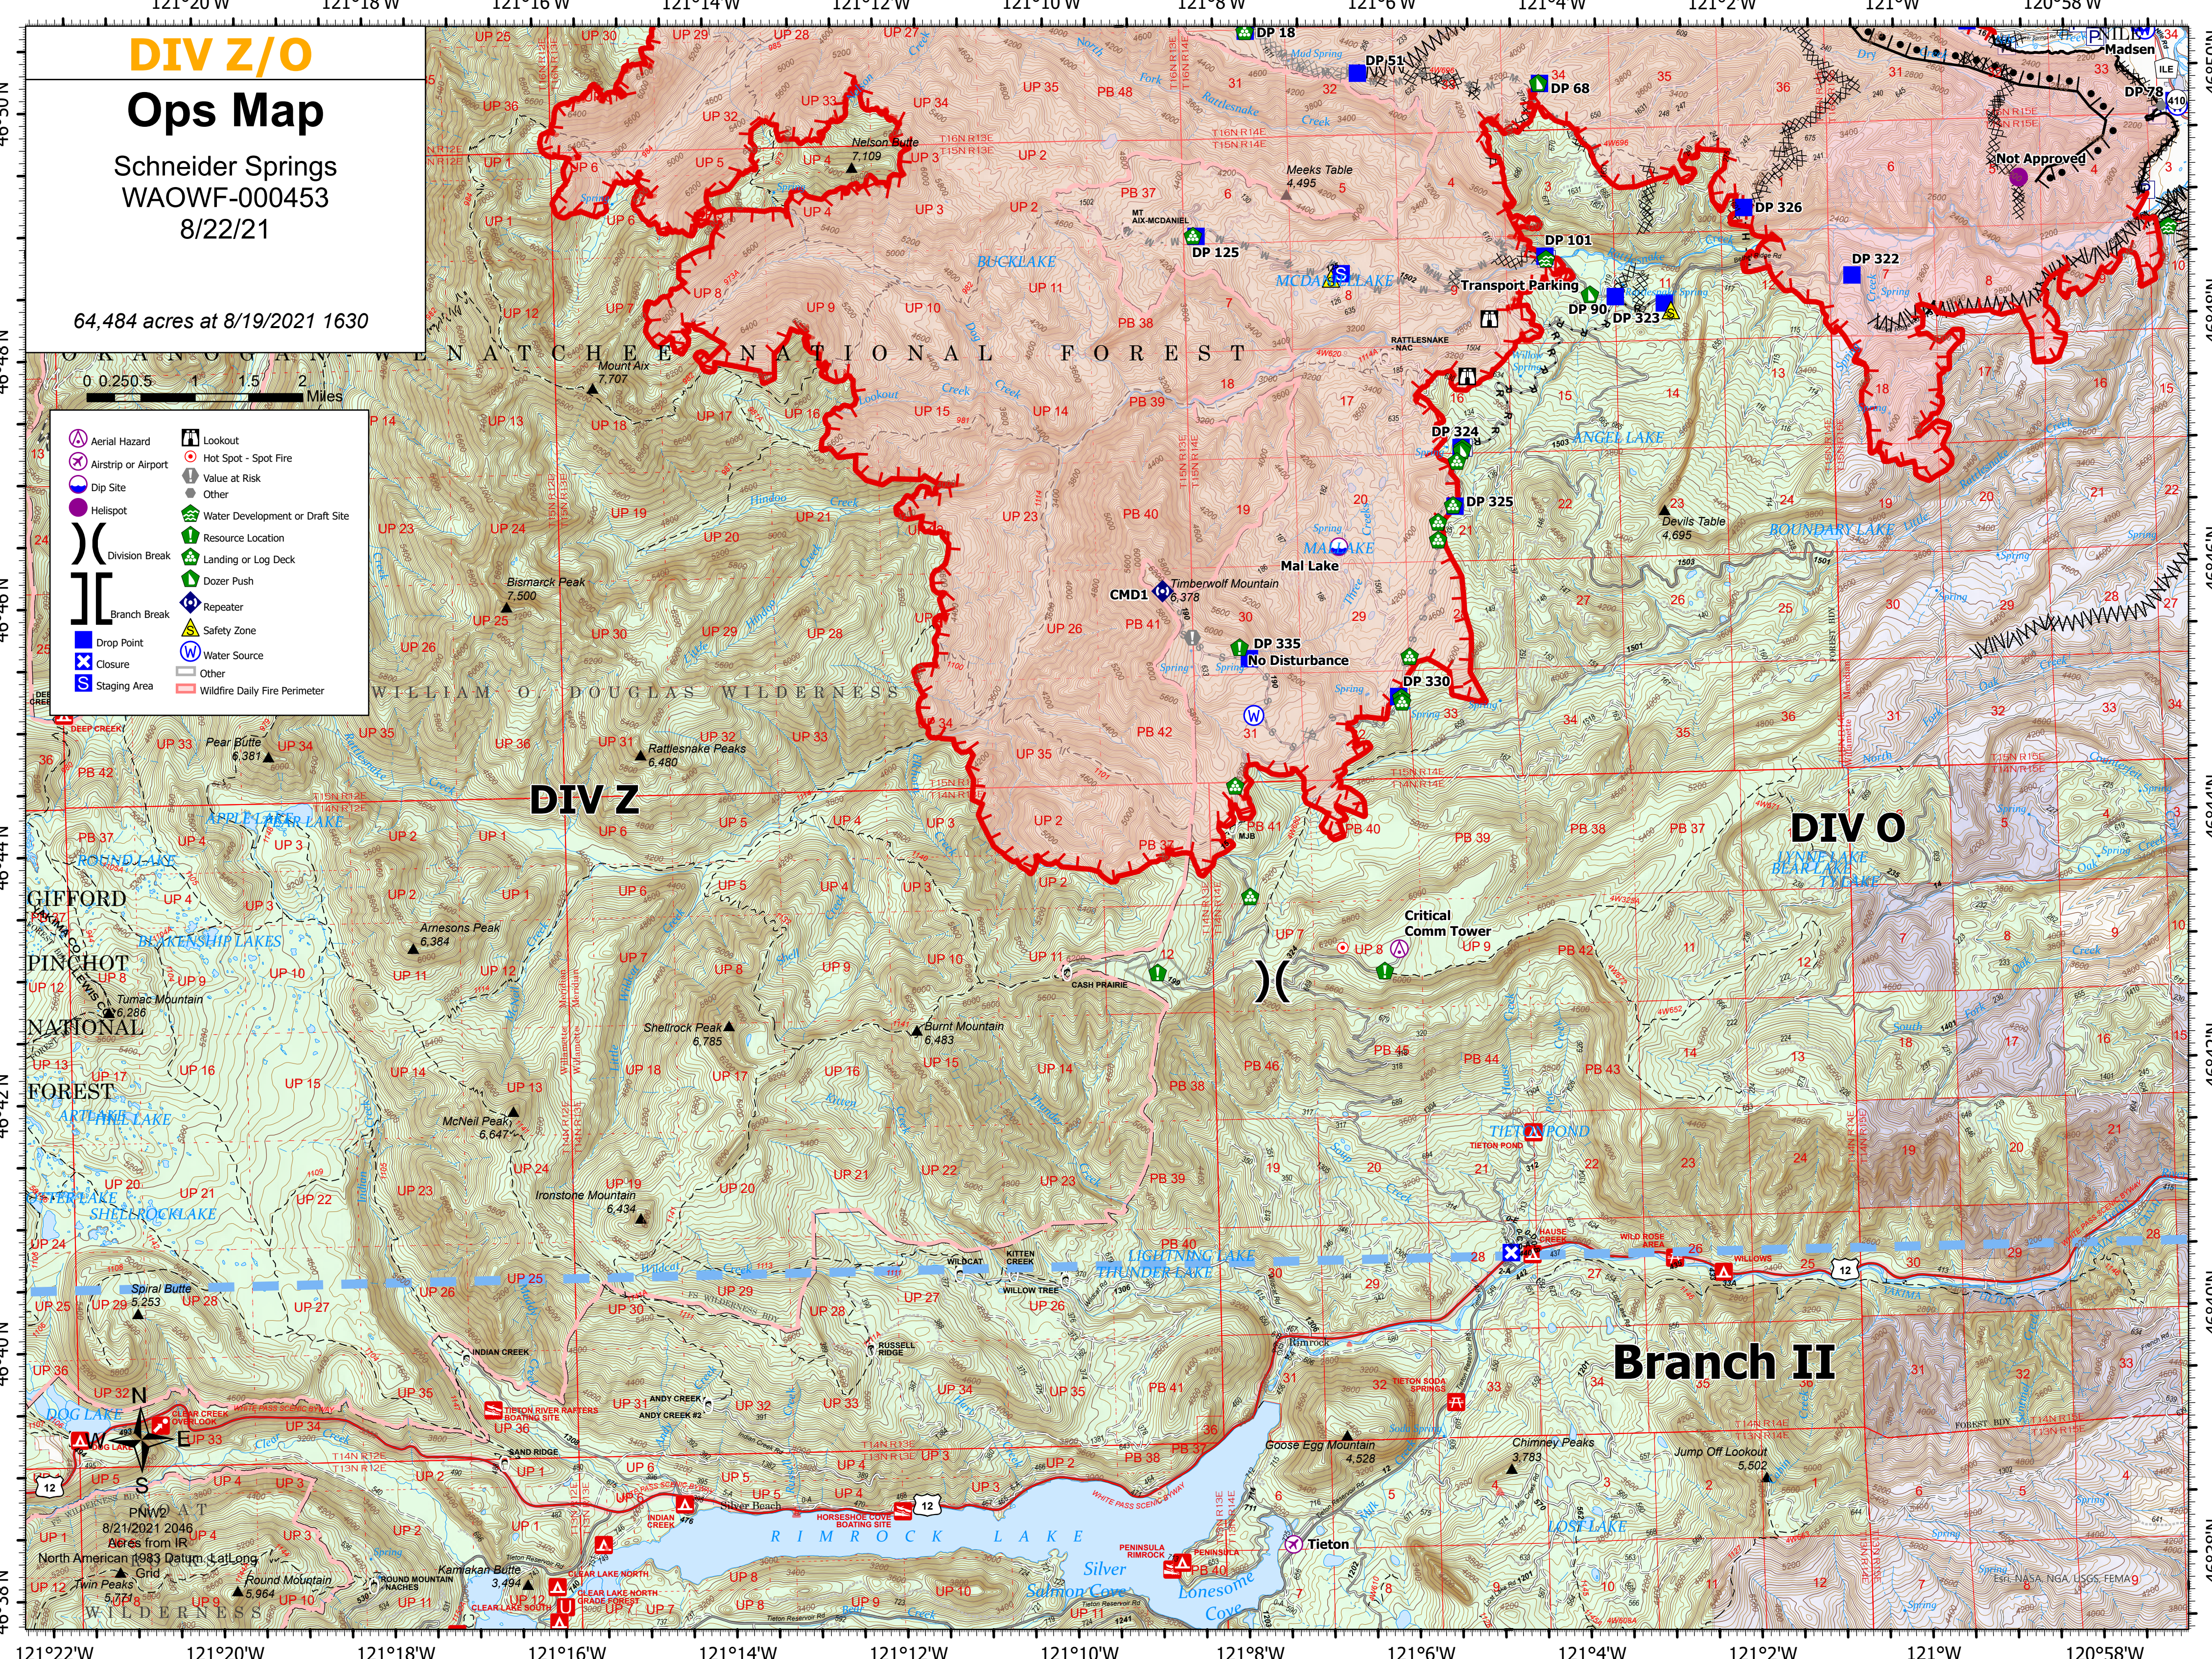

DIV Z/O

Ops Map

Schneider Springs
WAOWF-000453
8/22/21

64,484 acres at 8/19/2021 1630

0 0.5 1 1.5 2 Miles

DIV Z

DIV O

Branch II

PNW2 AT
8/21/2021 2046
Aeres from IR
North American 1983 Datum, Lat Long
5,771
5,964