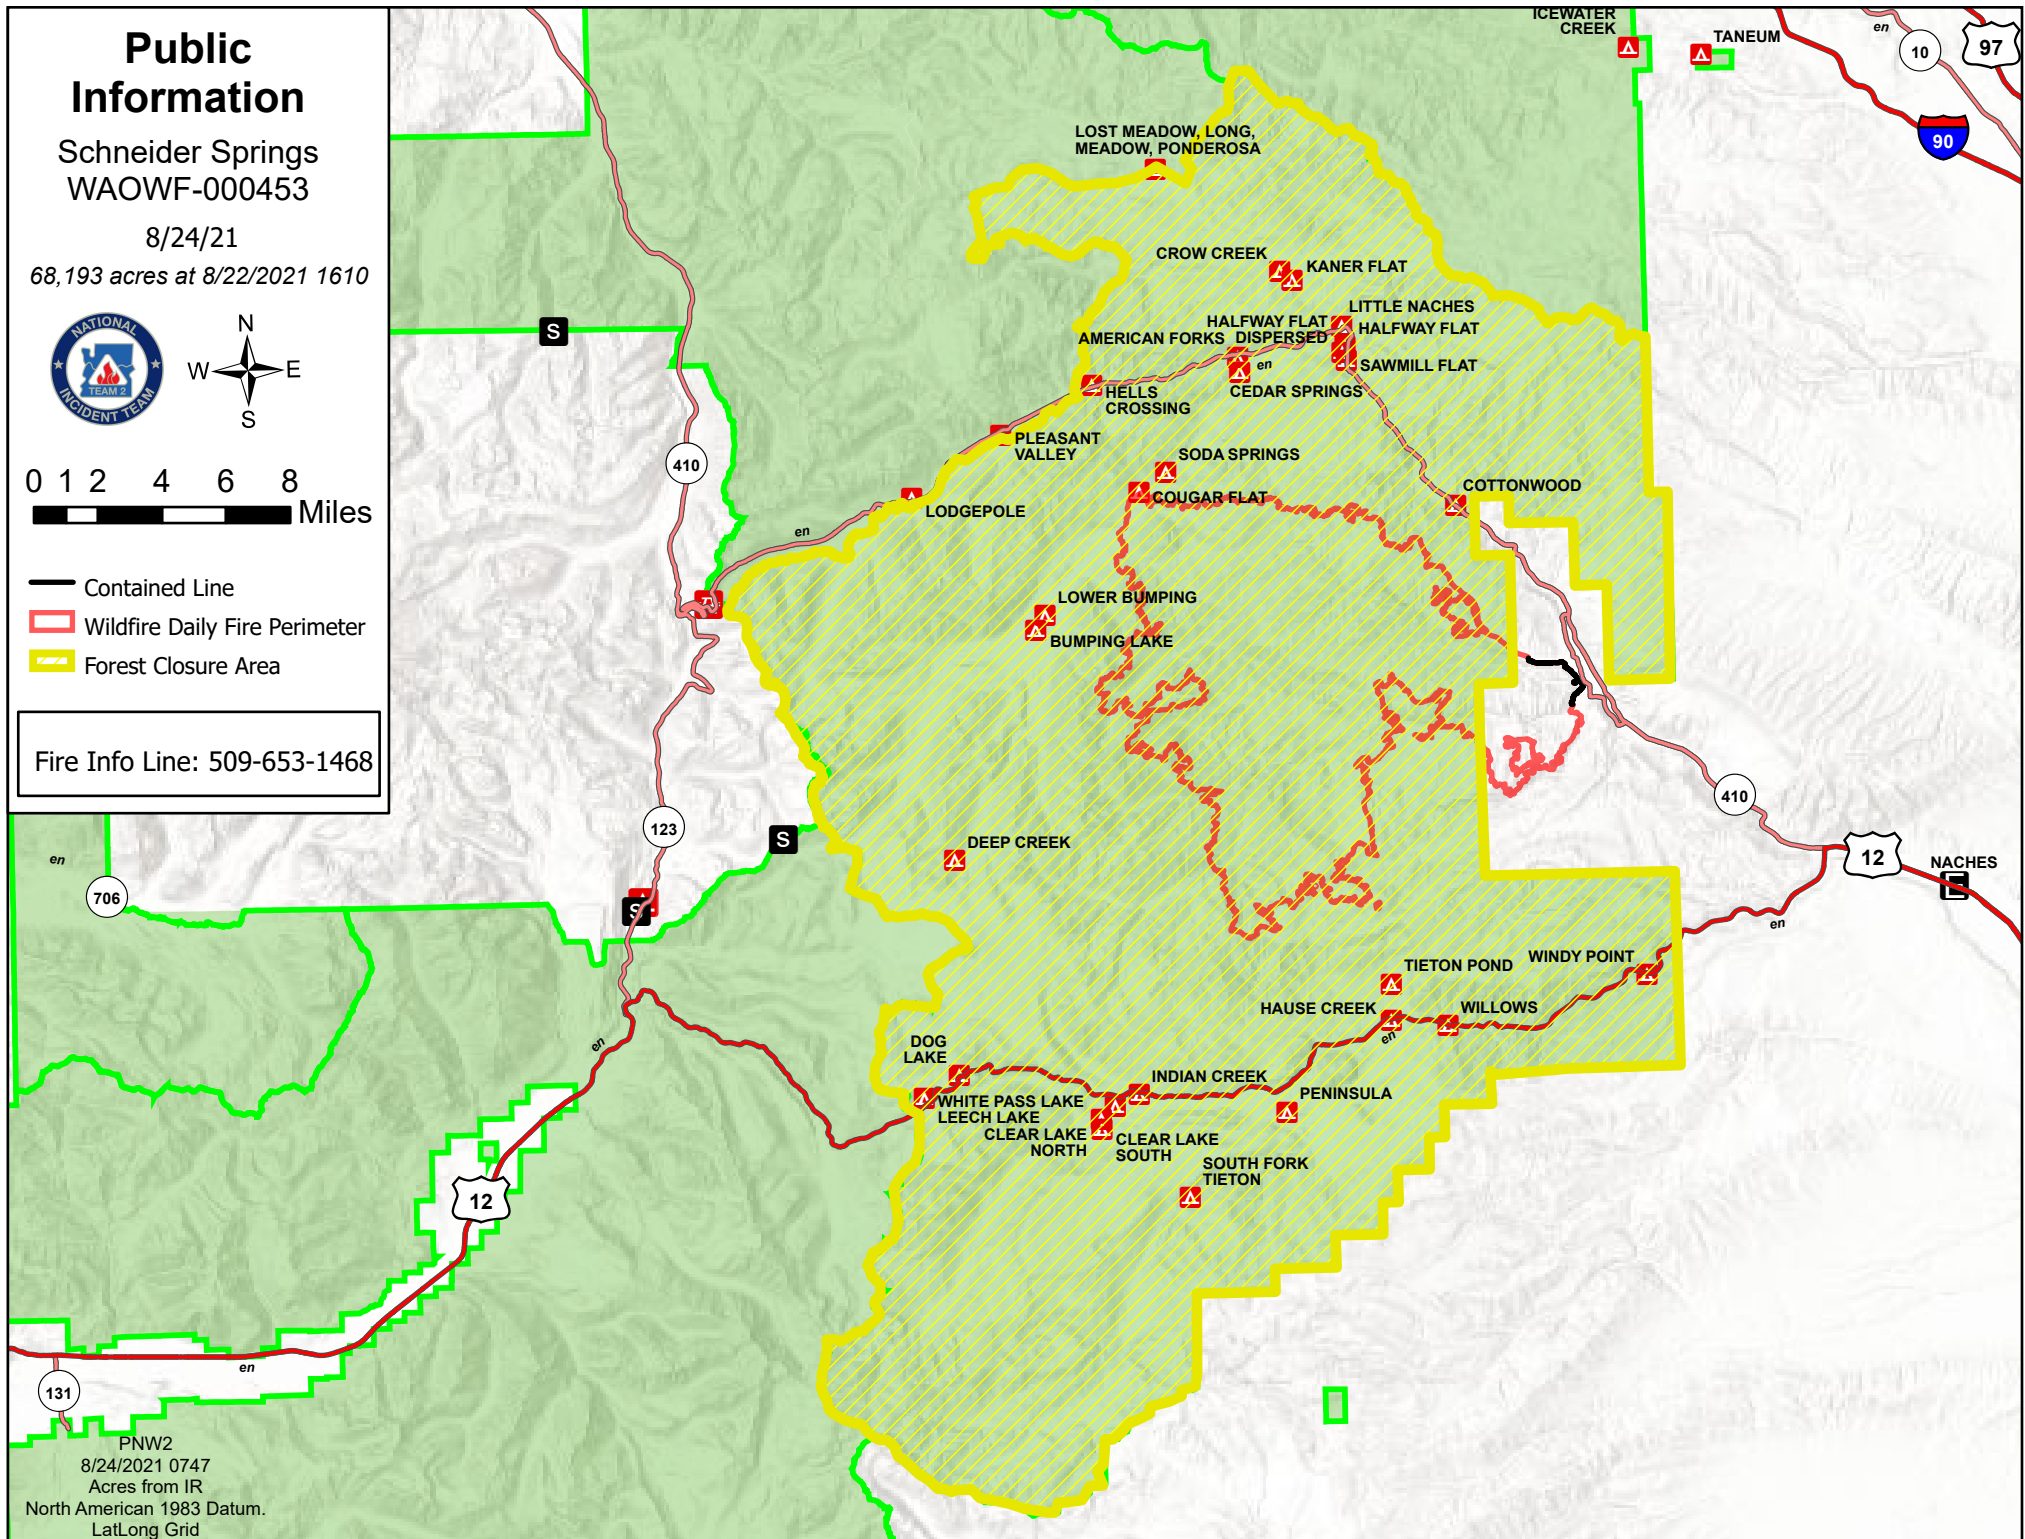

# Public Information

Schneider Springs  
WAOWF-000453

8/24/21

68,193 acres at 8/22/2021 1610

- Contained Line
- ▭ Wildfire Daily Fire Perimeter
- ▭ Forest Closure Area

Fire Info Line: 509-653-1468

PNW2  
8/24/2021 0747  
Acres from IR  
North American 1983 Datum.  
LatLong Grid