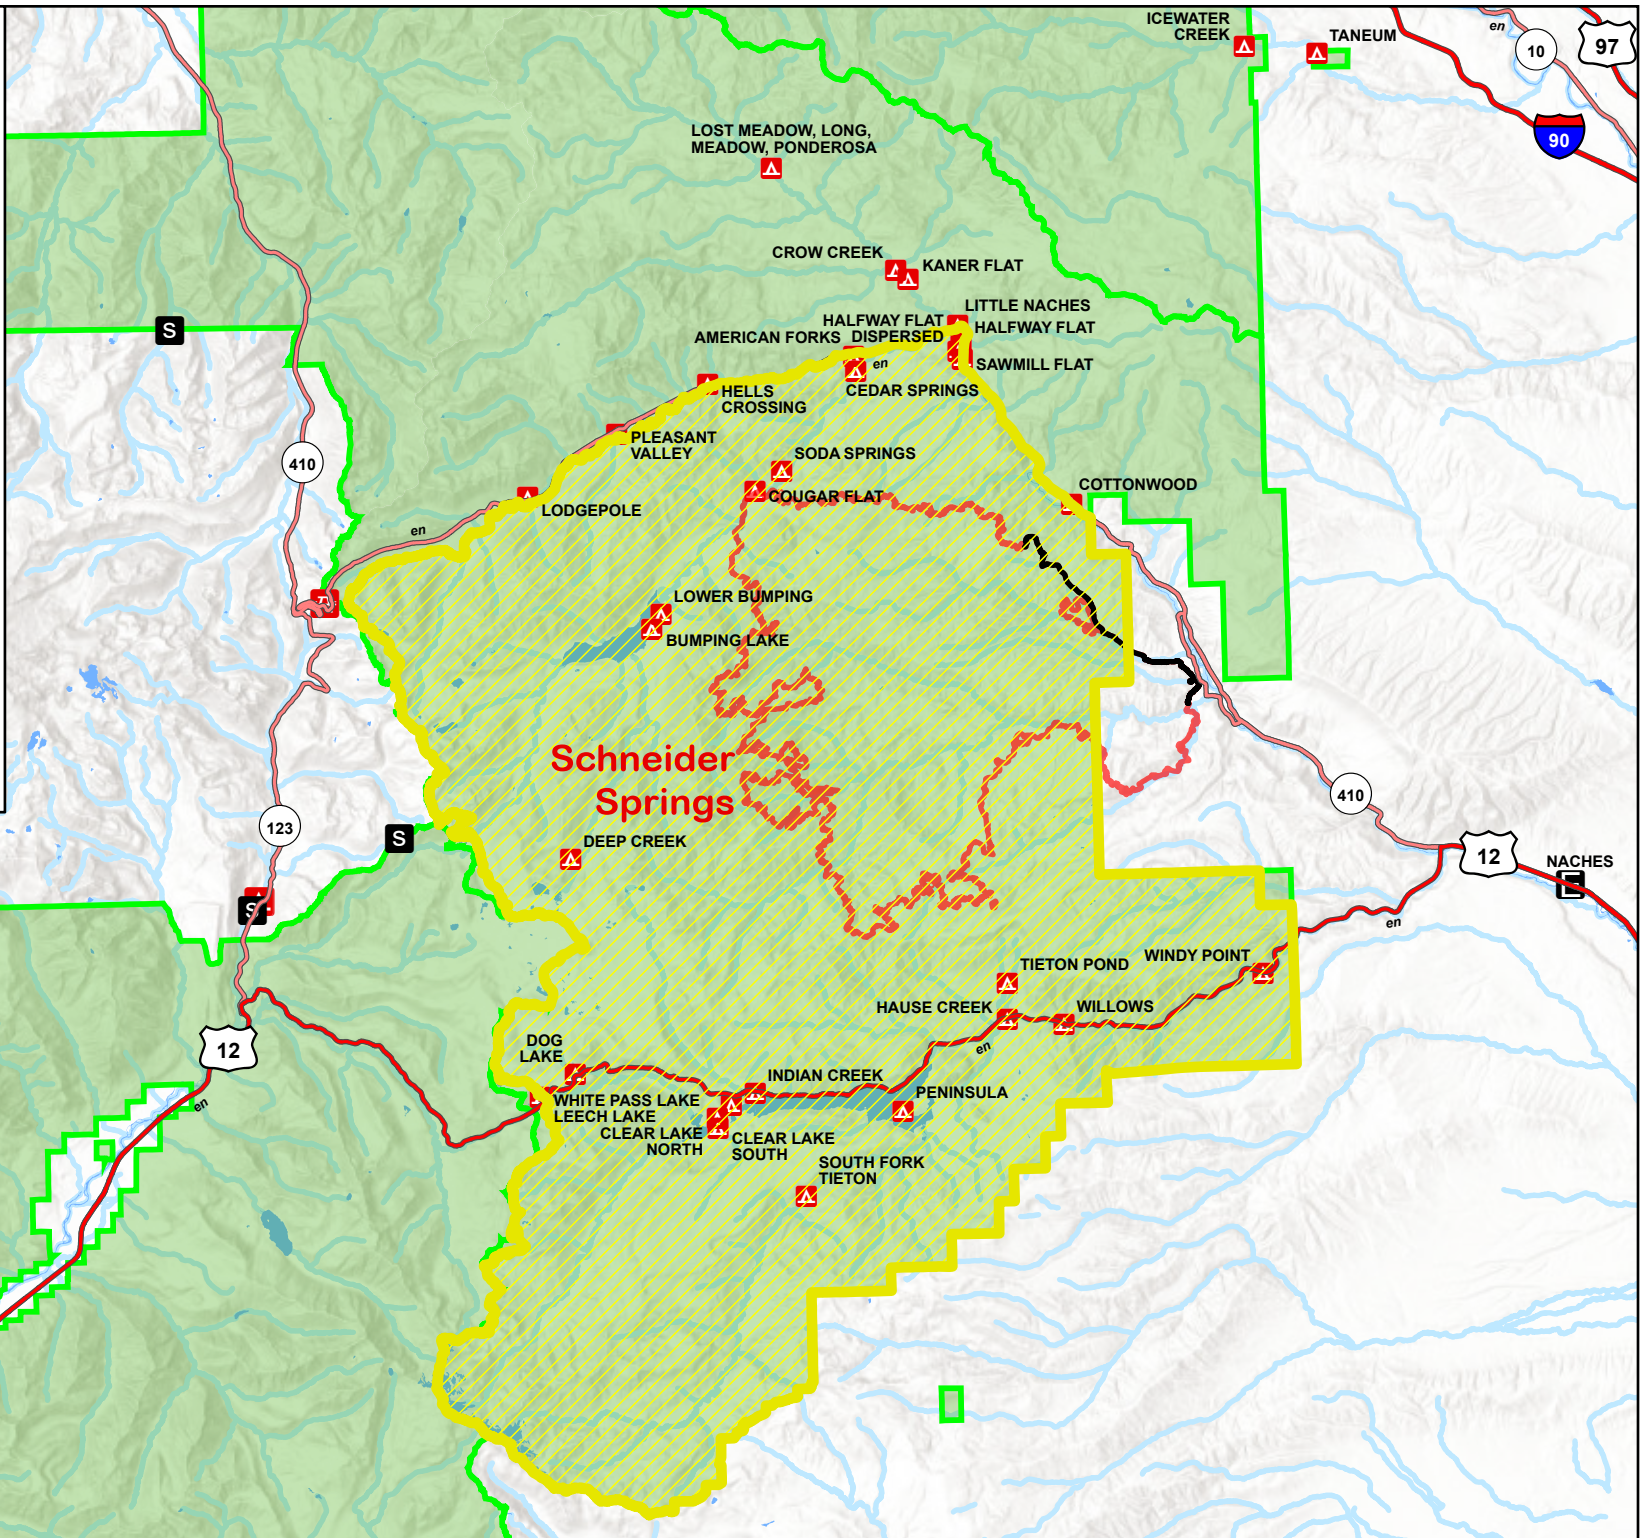

Public Information

Schneider Springs
WA-OWF-000453

8/26/21

73,403 acres at 8/25/2021 1715

- Contained Line
- ▭ Wildfire Daily Fire Perimeter
- ▭ Forest Closure Area

Fire Info Line: 509-653-1468

Schneider Springs

PNW2
8/26/2021 1155
Acres from IR
North American 1983 Datum.
LatLong Grid