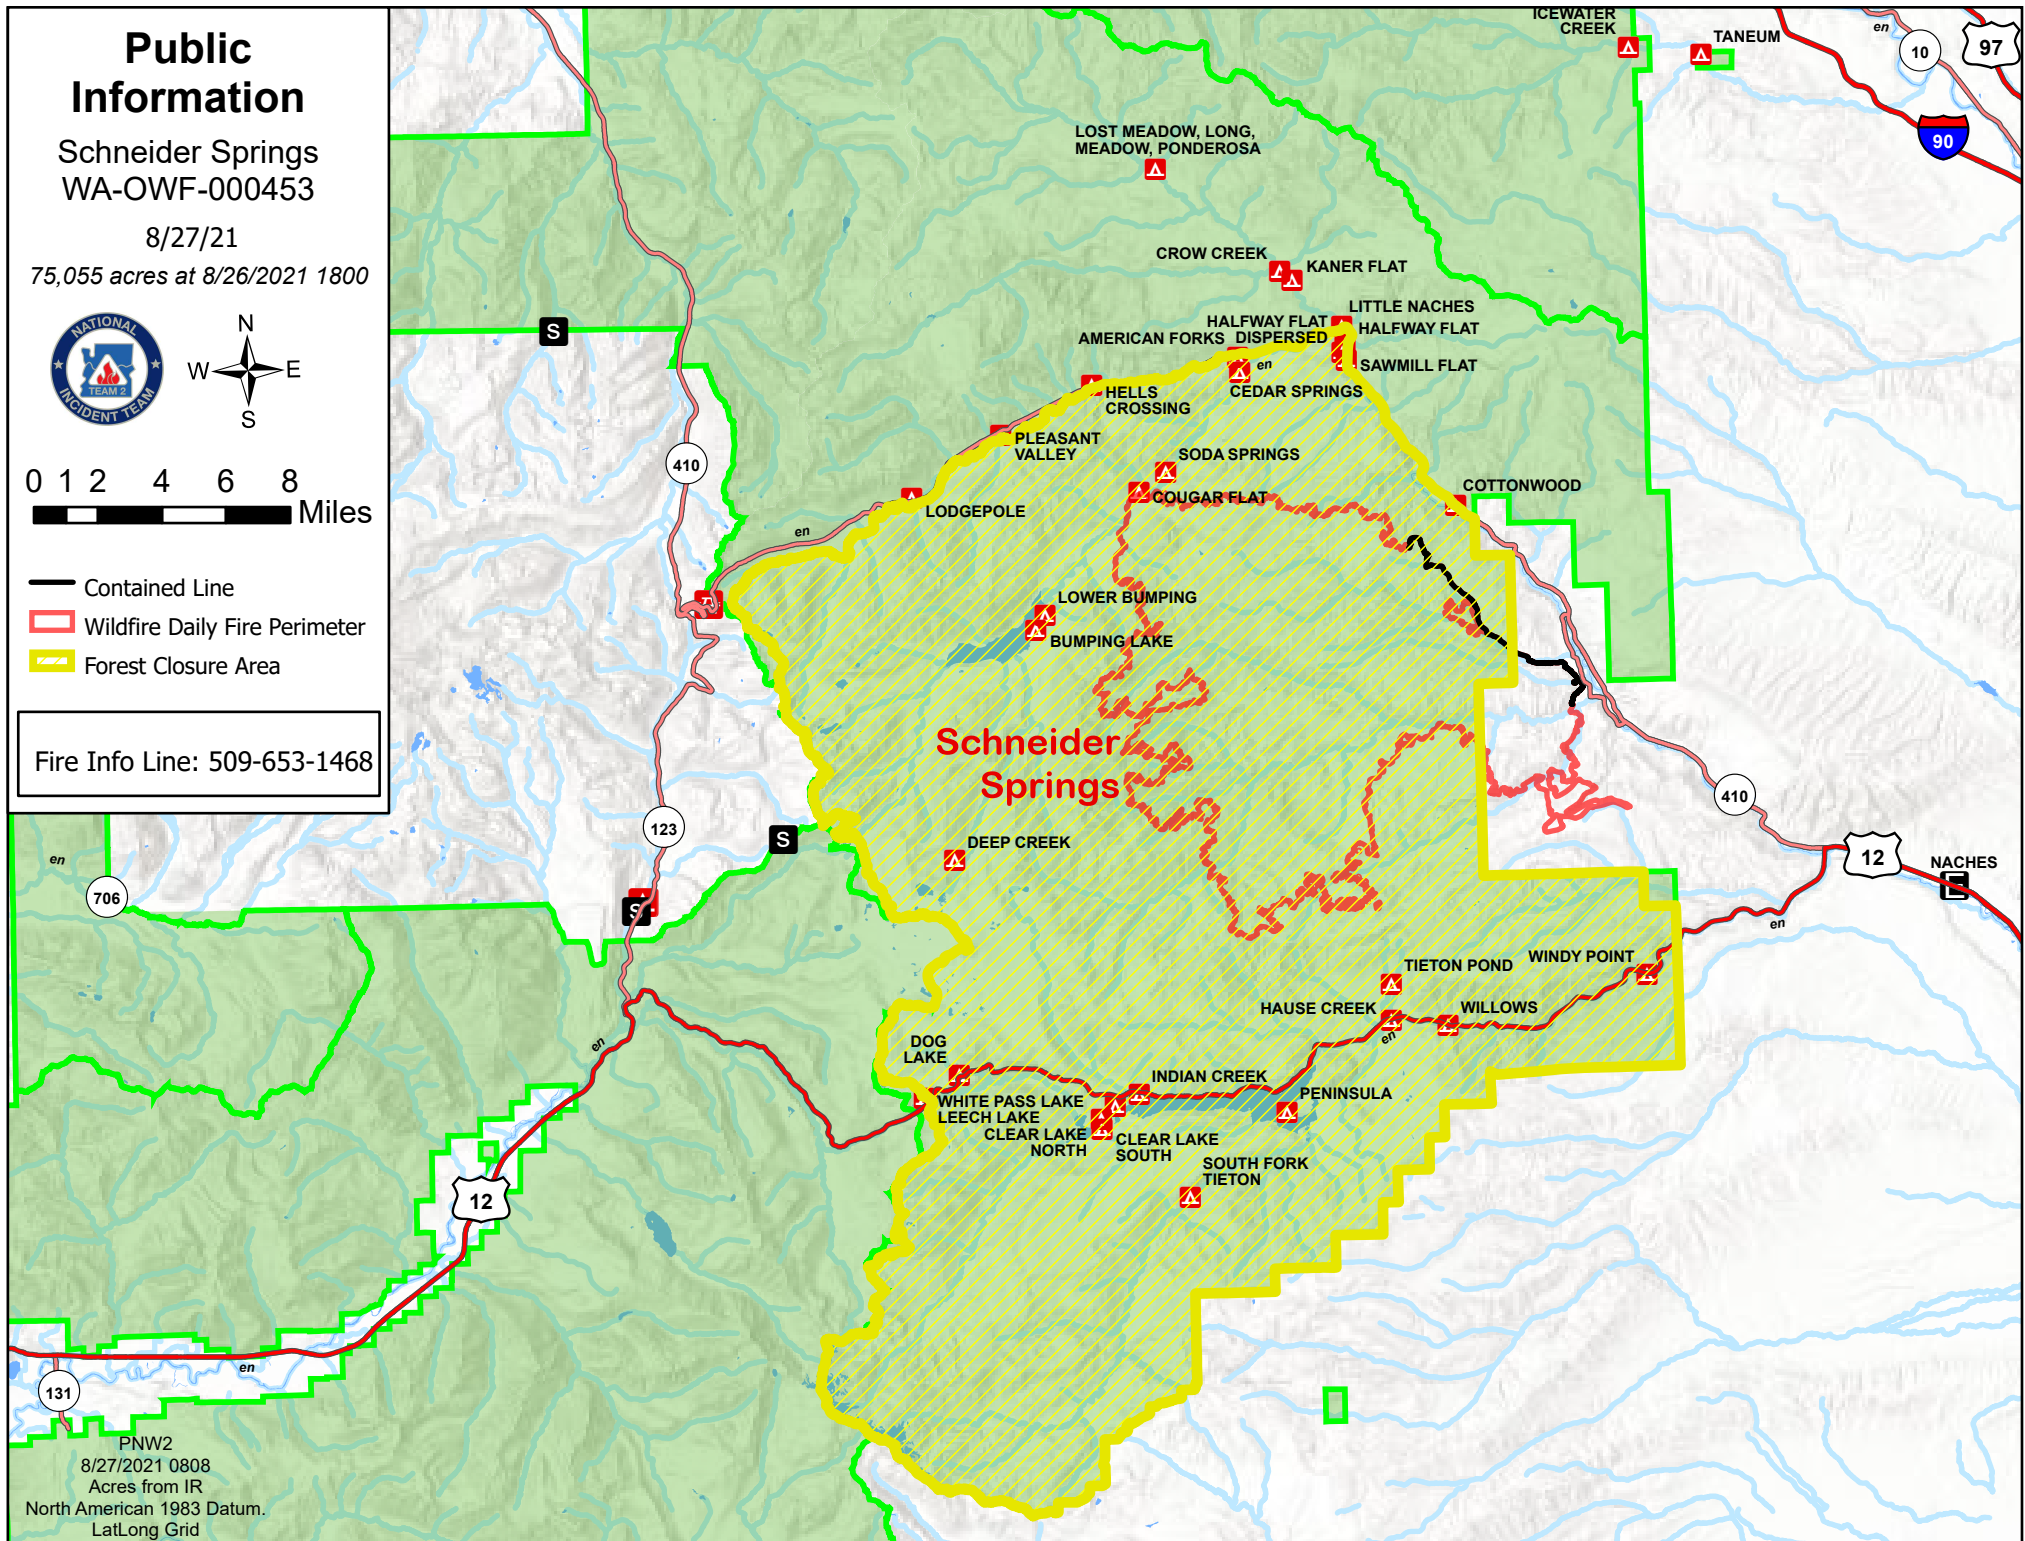

Public Information

Schneider Springs
WA-OWF-000453

8/27/21

75,055 acres at 8/26/2021 1800

- Contained Line
- ▭ Wildfire Daily Fire Perimeter
- ▭ Forest Closure Area

Fire Info Line: 509-653-1468

PNW2
8/27/2021 0808
Acres from IR
North American 1983 Datum.
LatLong Grid