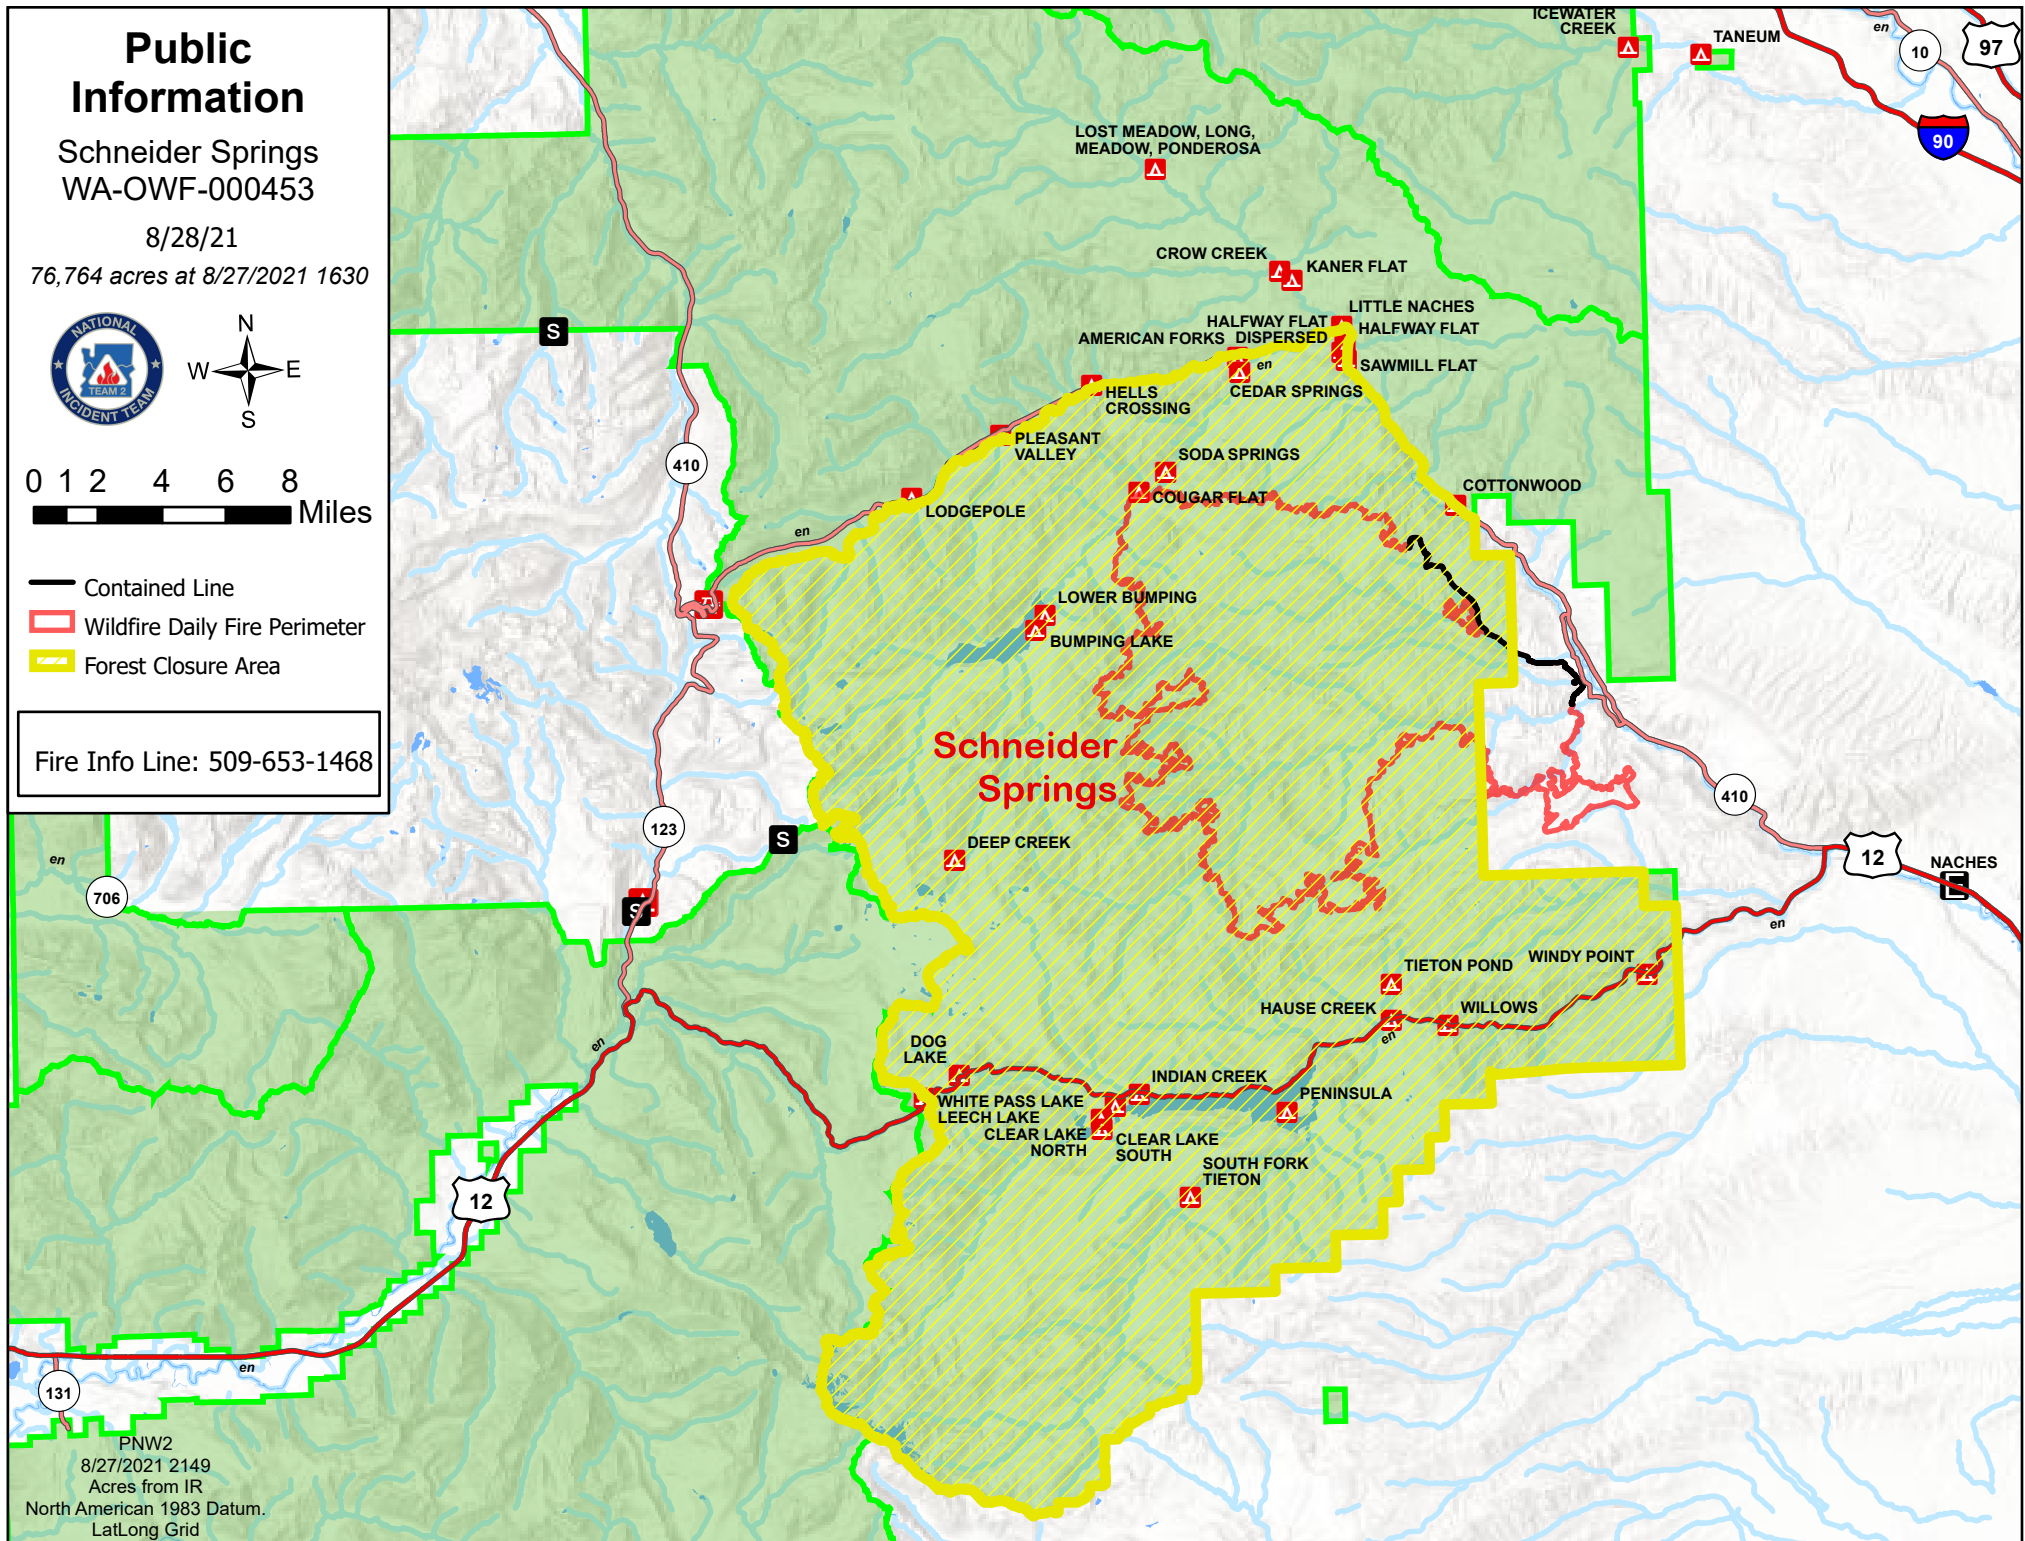

Public Information

Schneider Springs
WA-OWF-000453

8/28/21

76,764 acres at 8/27/2021 1630

- Contained Line
- ▭ Wildfire Daily Fire Perimeter
- ▭ Forest Closure Area

Fire Info Line: 509-653-1468

PNW2
8/27/2021 2149
Acres from IR
North American 1983 Datum.
LatLong Grid