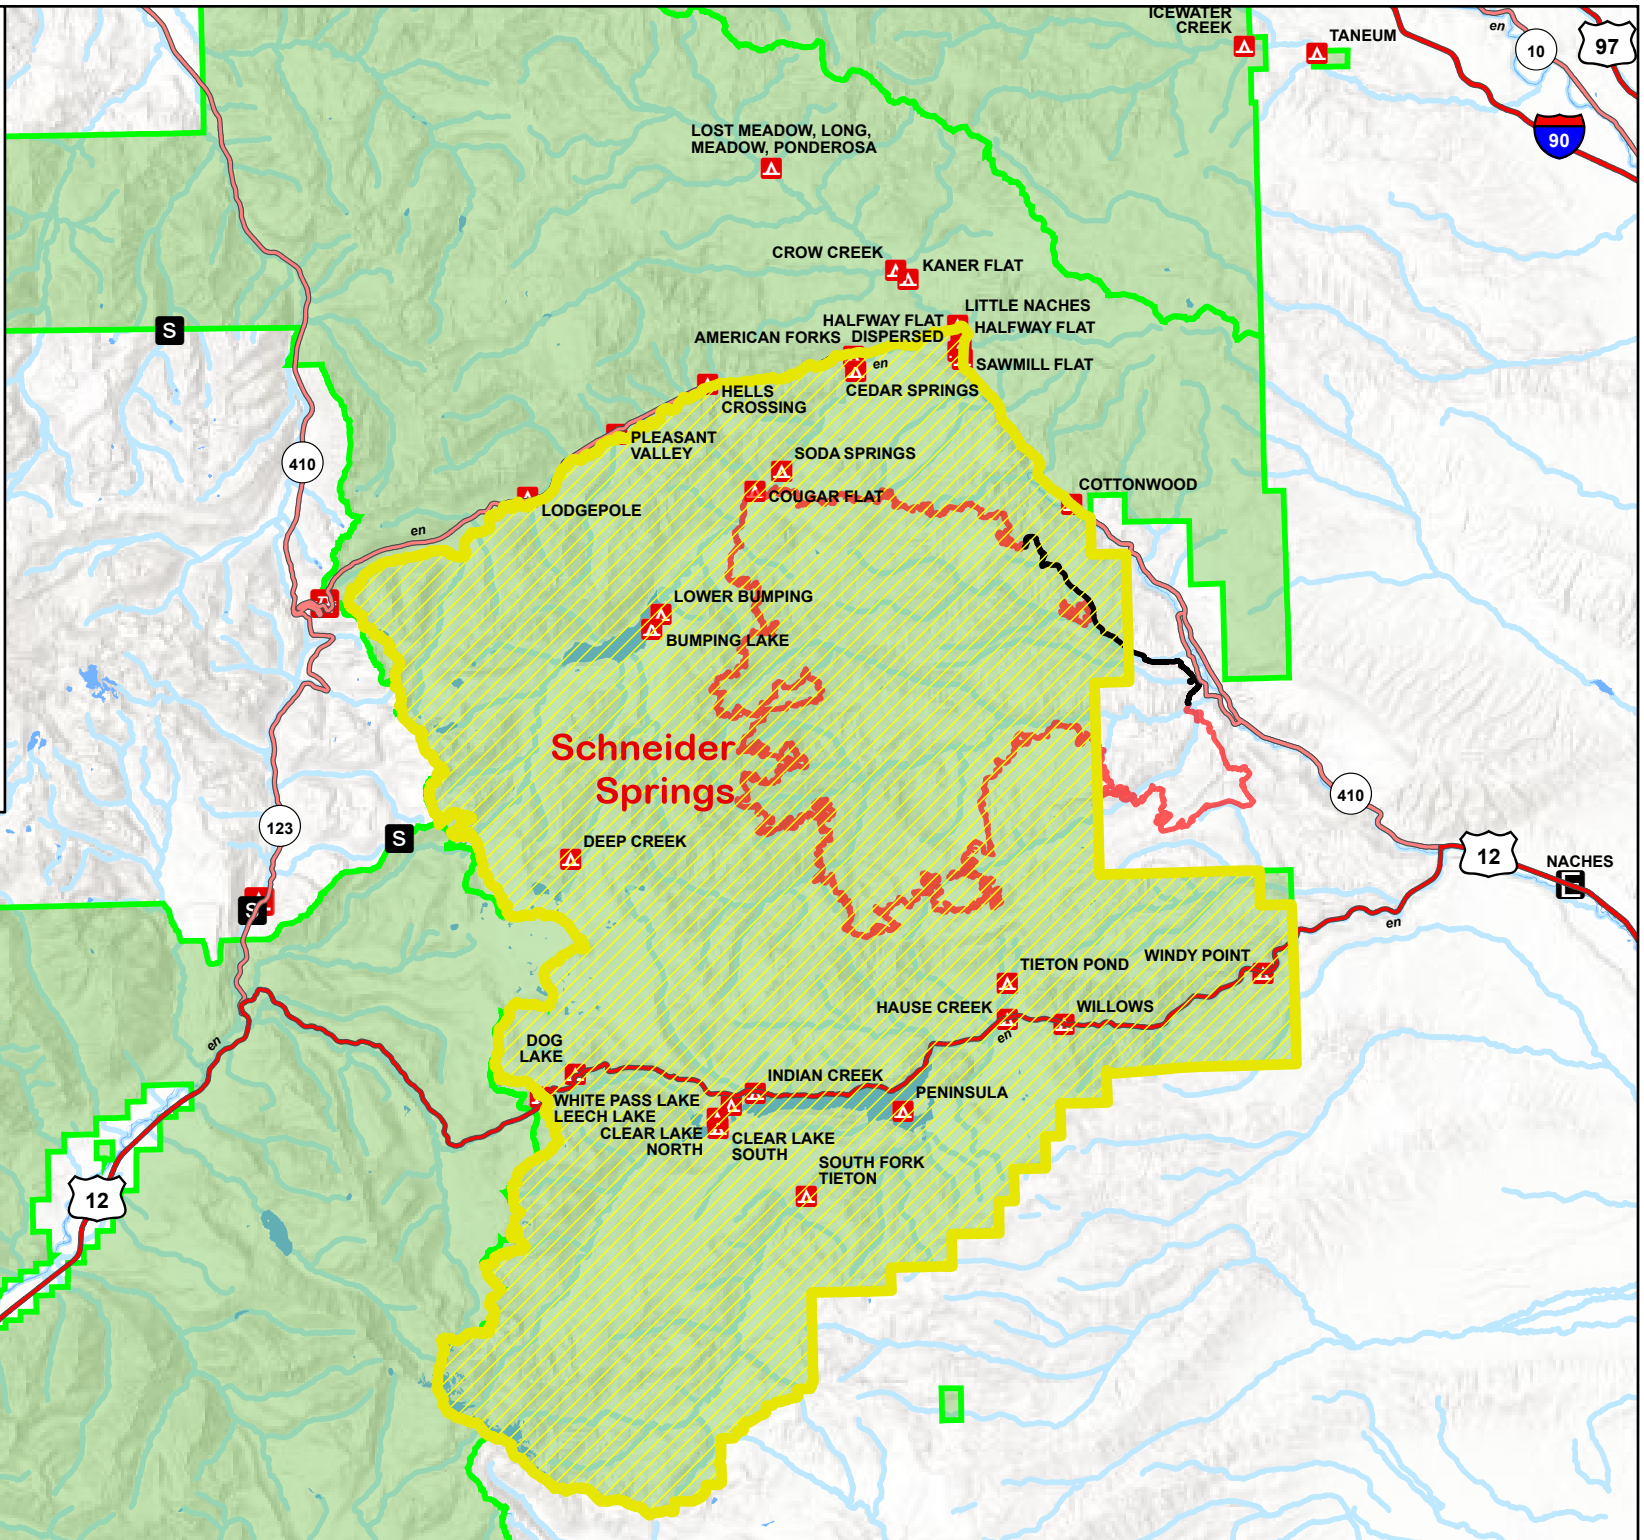

Public Information

Schneider Springs
WA-OWF-000453

8/29/21

78937 acres at 8/28/21 @ 1600

- Contained Line
- ▭ Wildfire Daily Fire Perimeter
- ▭ Forest Closure Area

Fire Info Line: 509-653-1468

PNW2
8/28/2021 2233
Acres from IR
North American 1983 Datum.
LatLong Grid