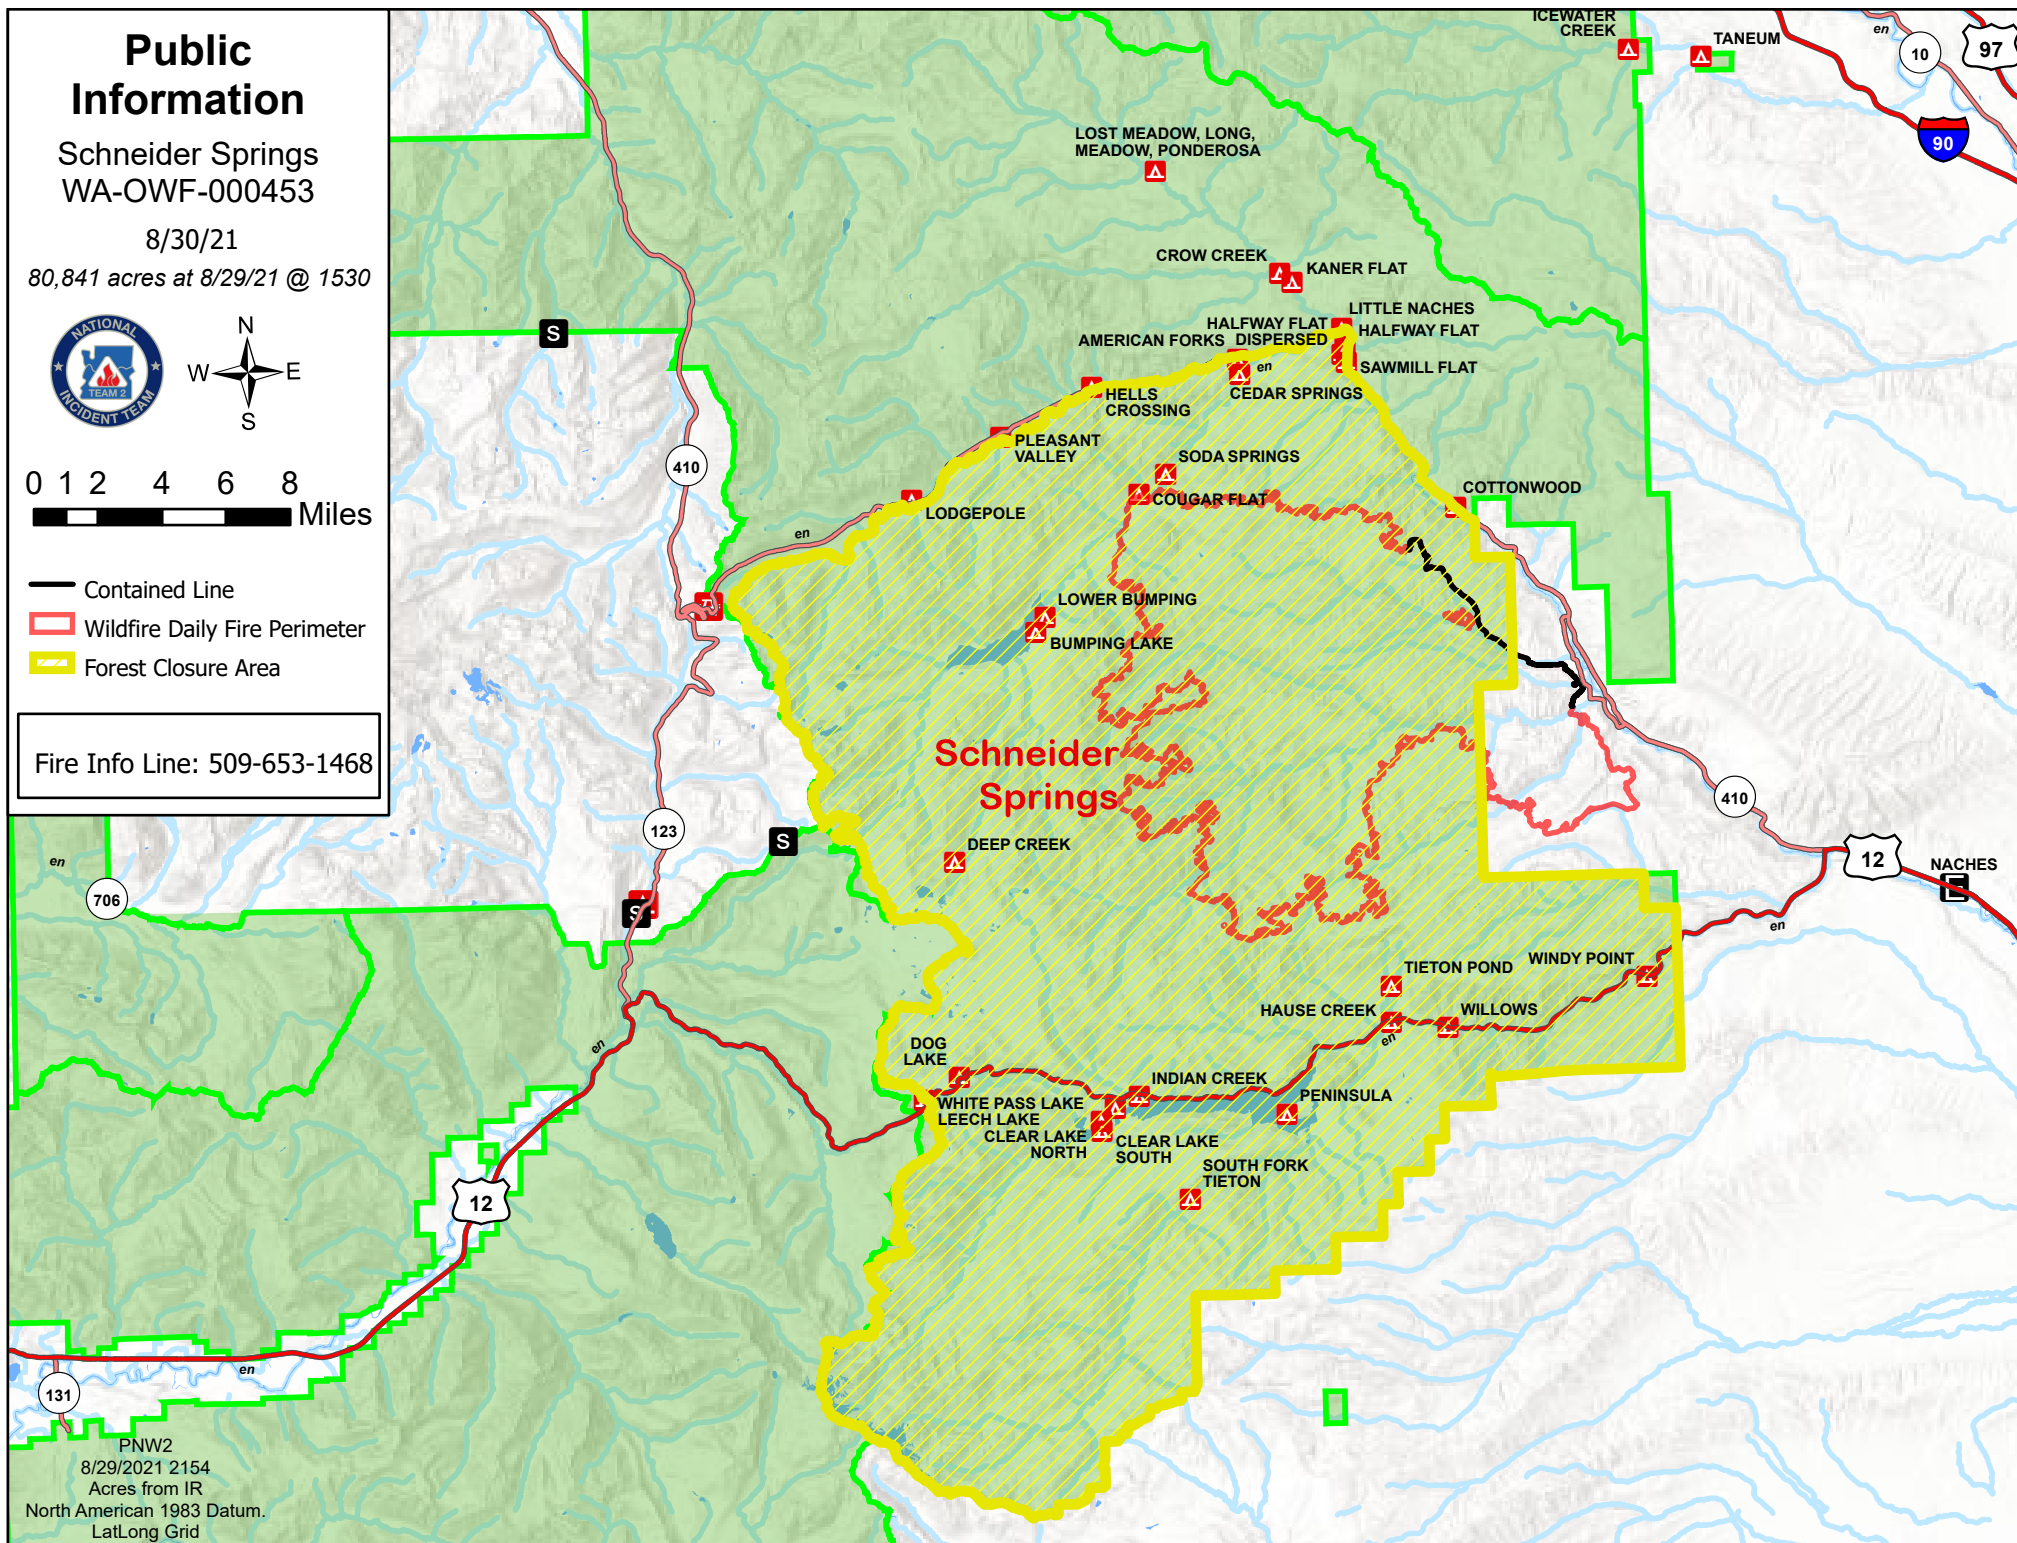

# Public Information

Schneider Springs  
WA-OWF-000453

8/30/21

80,841 acres at 8/29/21 @ 1530

- Contained Line
- ▭ Wildfire Daily Fire Perimeter
- ▭ Forest Closure Area

Fire Info Line: 509-653-1468

PNW2  
8/29/2021 2154  
Acres from IR  
North American 1983 Datum.  
LatLong Grid