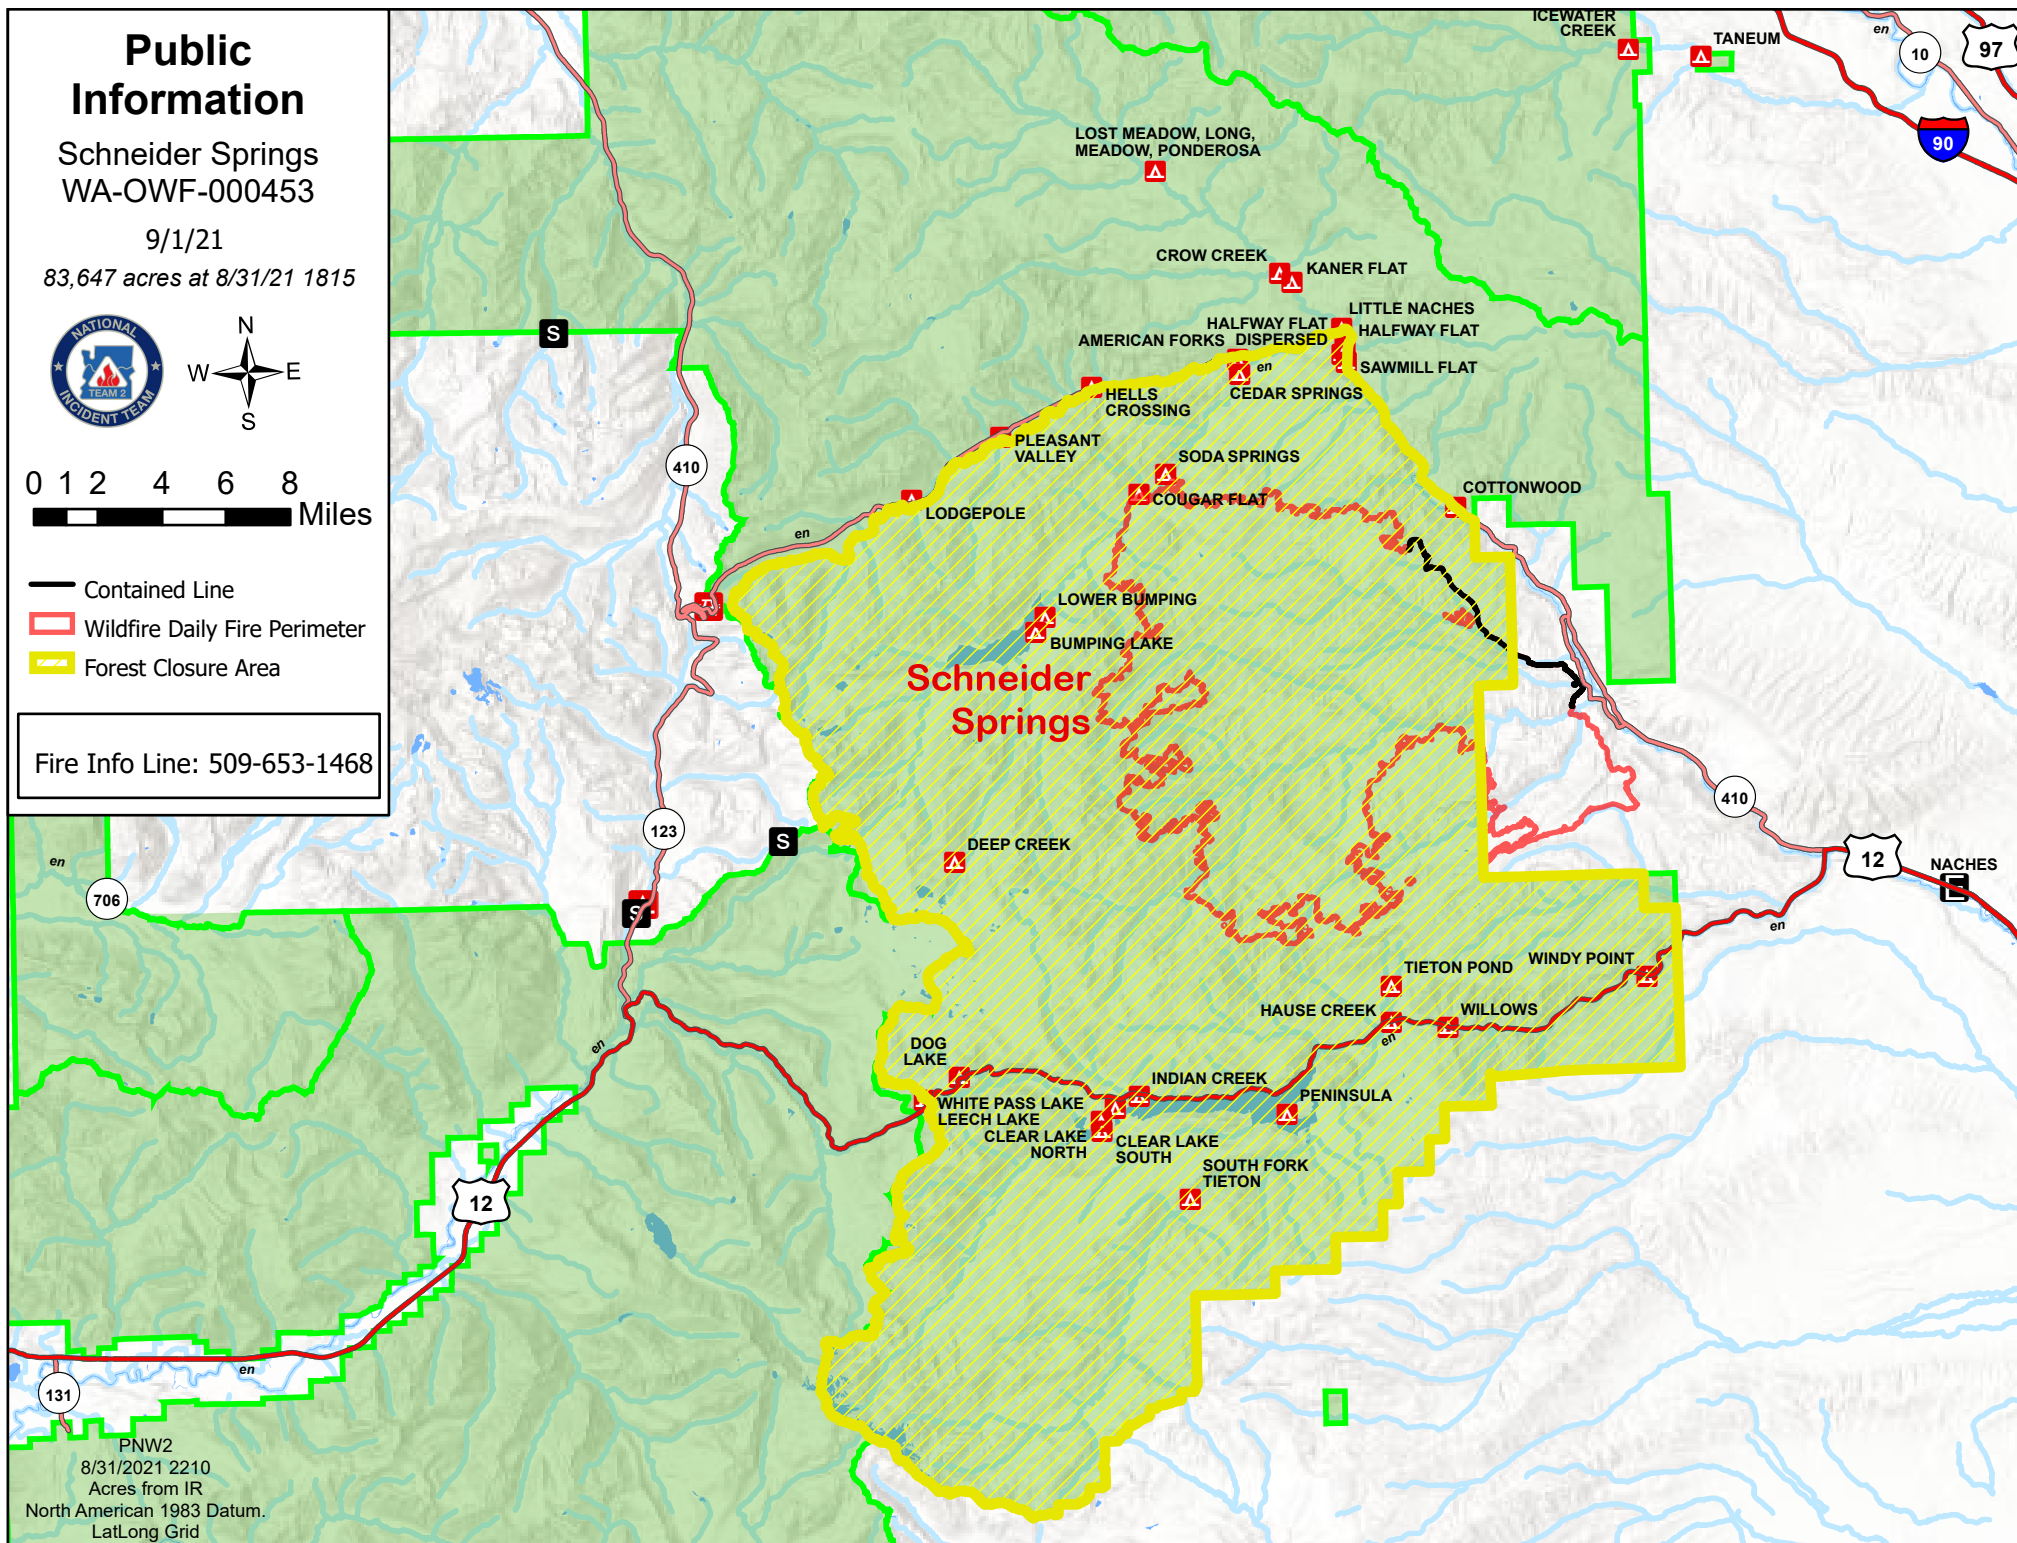

Public Information

Schneider Springs
WA-OWF-000453

9/1/21

83,647 acres at 8/31/21 1815

- Contained Line
- ▭ Wildfire Daily Fire Perimeter
- ▭ Forest Closure Area

Fire Info Line: 509-653-1468

PNW2
8/31/2021 2210
Acres from IR
North American 1983 Datum.
LatLong Grid