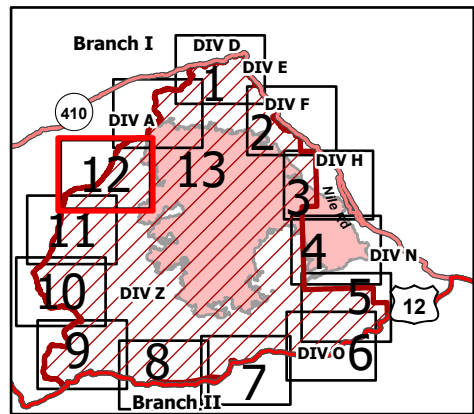

# Forest Closure

Schneider Springs  
WA-OWF-000453

9/2/21

83,647 acres at 8/31/21 1815

Page 12

- FS - Suitable for Passenger Car
- FS - High Clearance/Closed
- Paved Roads
- Paved Road
- Dirt Roads
- Unimproved Roads
- Closed Roads
- Administrative FS Boundary
- FS Wilderness Boundary
- Wildfire Daily Fire Perimeter
- Forest Closure Area
- Bureau of Land Management
- US Forest Service
- National Park Service
- Bureau of Reclamation
- State
- Other Public
- Private

9/1/2021 2200  
Acres from IR  
North American 1983 Datum.  
Lat/Long Grid