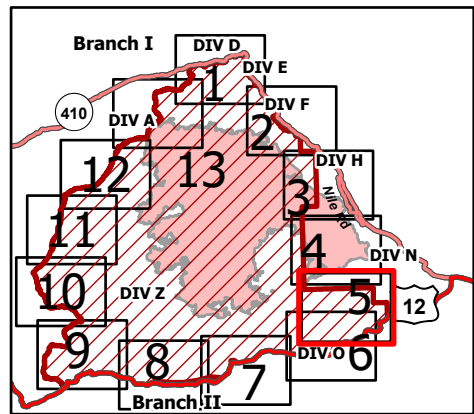

# Forest Closure

Schneider Springs  
WA-OWF-000453

9/2/21

83,647 acres at 8/31/21 1815

Page 5

- FS - Suitable for Passenger Car
- FS - High Clearance/Closed
- Primary Highway
- Paved Roads
- Dirt (Not Paved)
- Gravel Road
- Dirt Roads
- Unimproved Roads
- Closed Roads
- State or PVT
- Administrative FS Boundary
- Wildfire Daily Fire Perimeter
- State Closure Area
- Forest Closure Area
- Bureau of Land Management
- US Forest Service
- National Park Service
- Bureau of Reclamation
- State
- Other Public
- Private