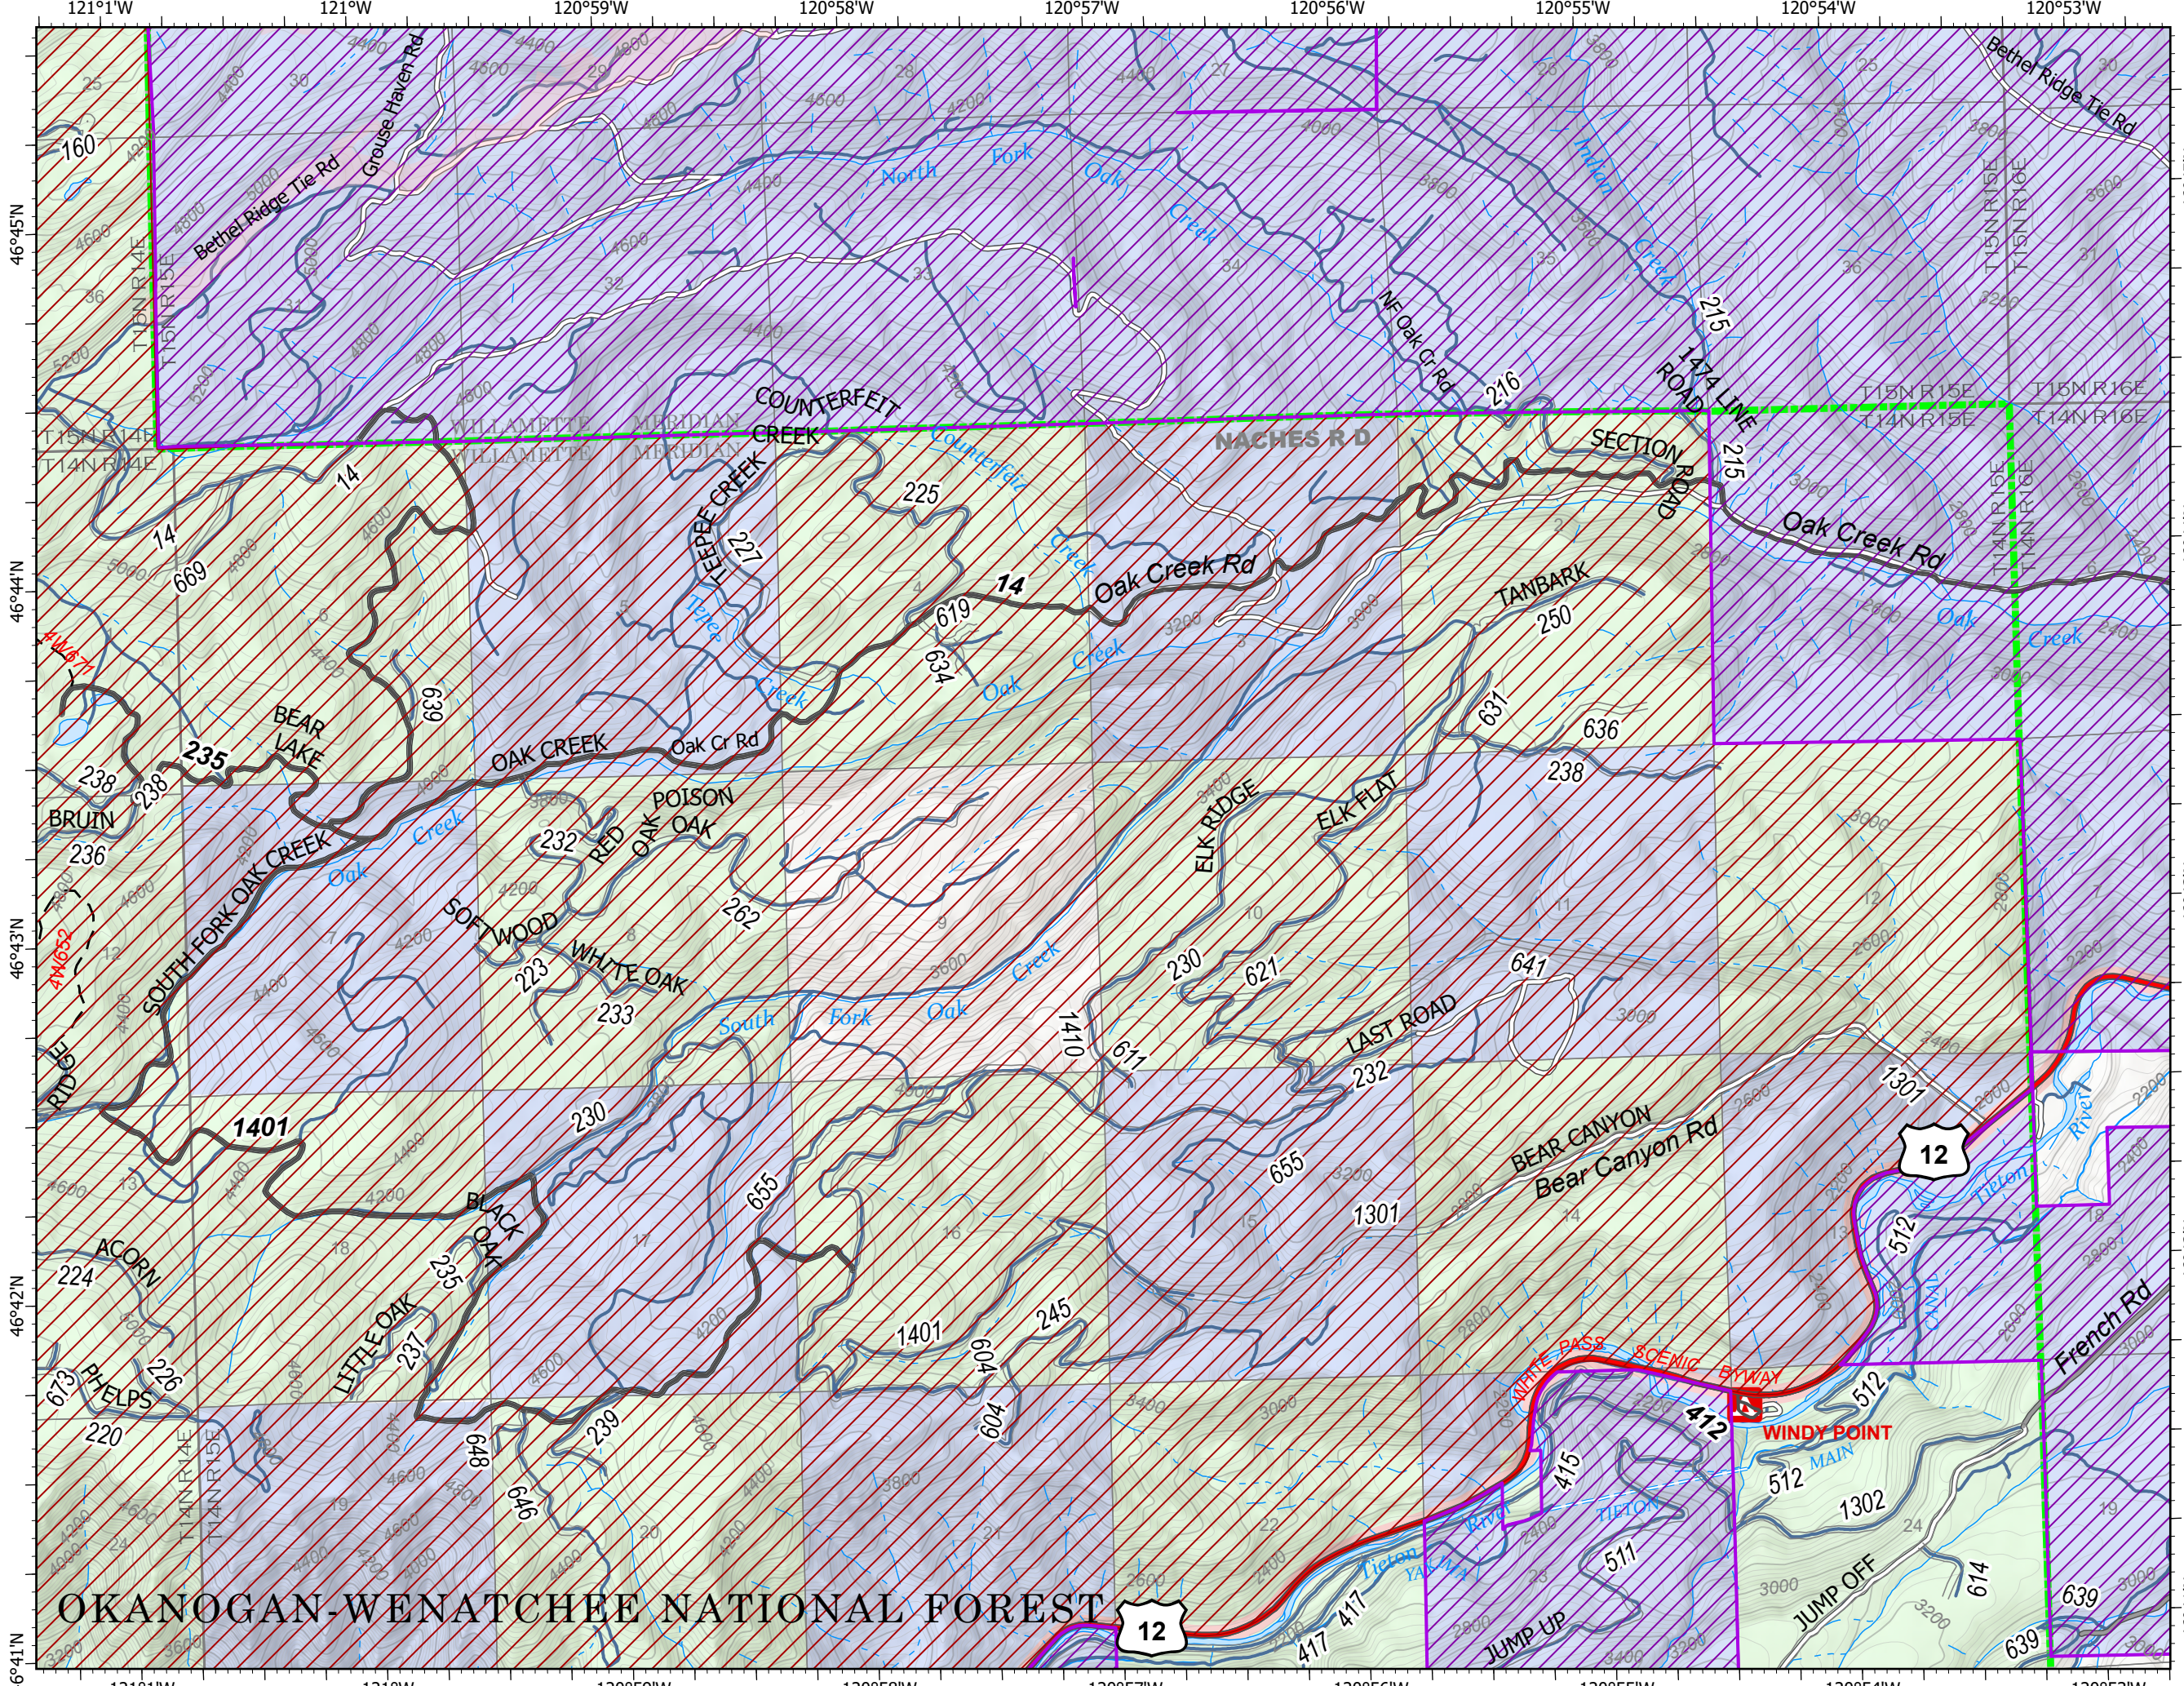

# Forest Closure

Schneider Springs  
WA-OWF-000453

9/2/21

83,647 acres at 8/31/21 1815

Page 5

- FS - Suitable for Passenger Car
- FS - High Clearance/Closed
- Primary Highway
- Paved Roads
- Dirt (Not Paved)
- Gravel Road
- Dirt Roads
- Unimproved Roads
- Closed Roads
- State or PVT
- Administrative FS Boundary
- Wildfire Daily Fire Perimeter
- State Closure Area
- Forest Closure Area
- Bureau of Land Management
- US Forest Service
- National Park Service
- Bureau of Reclamation
- State
- Other Public
- Private

OKANOGAN-WENATCHEE NATIONAL FOREST