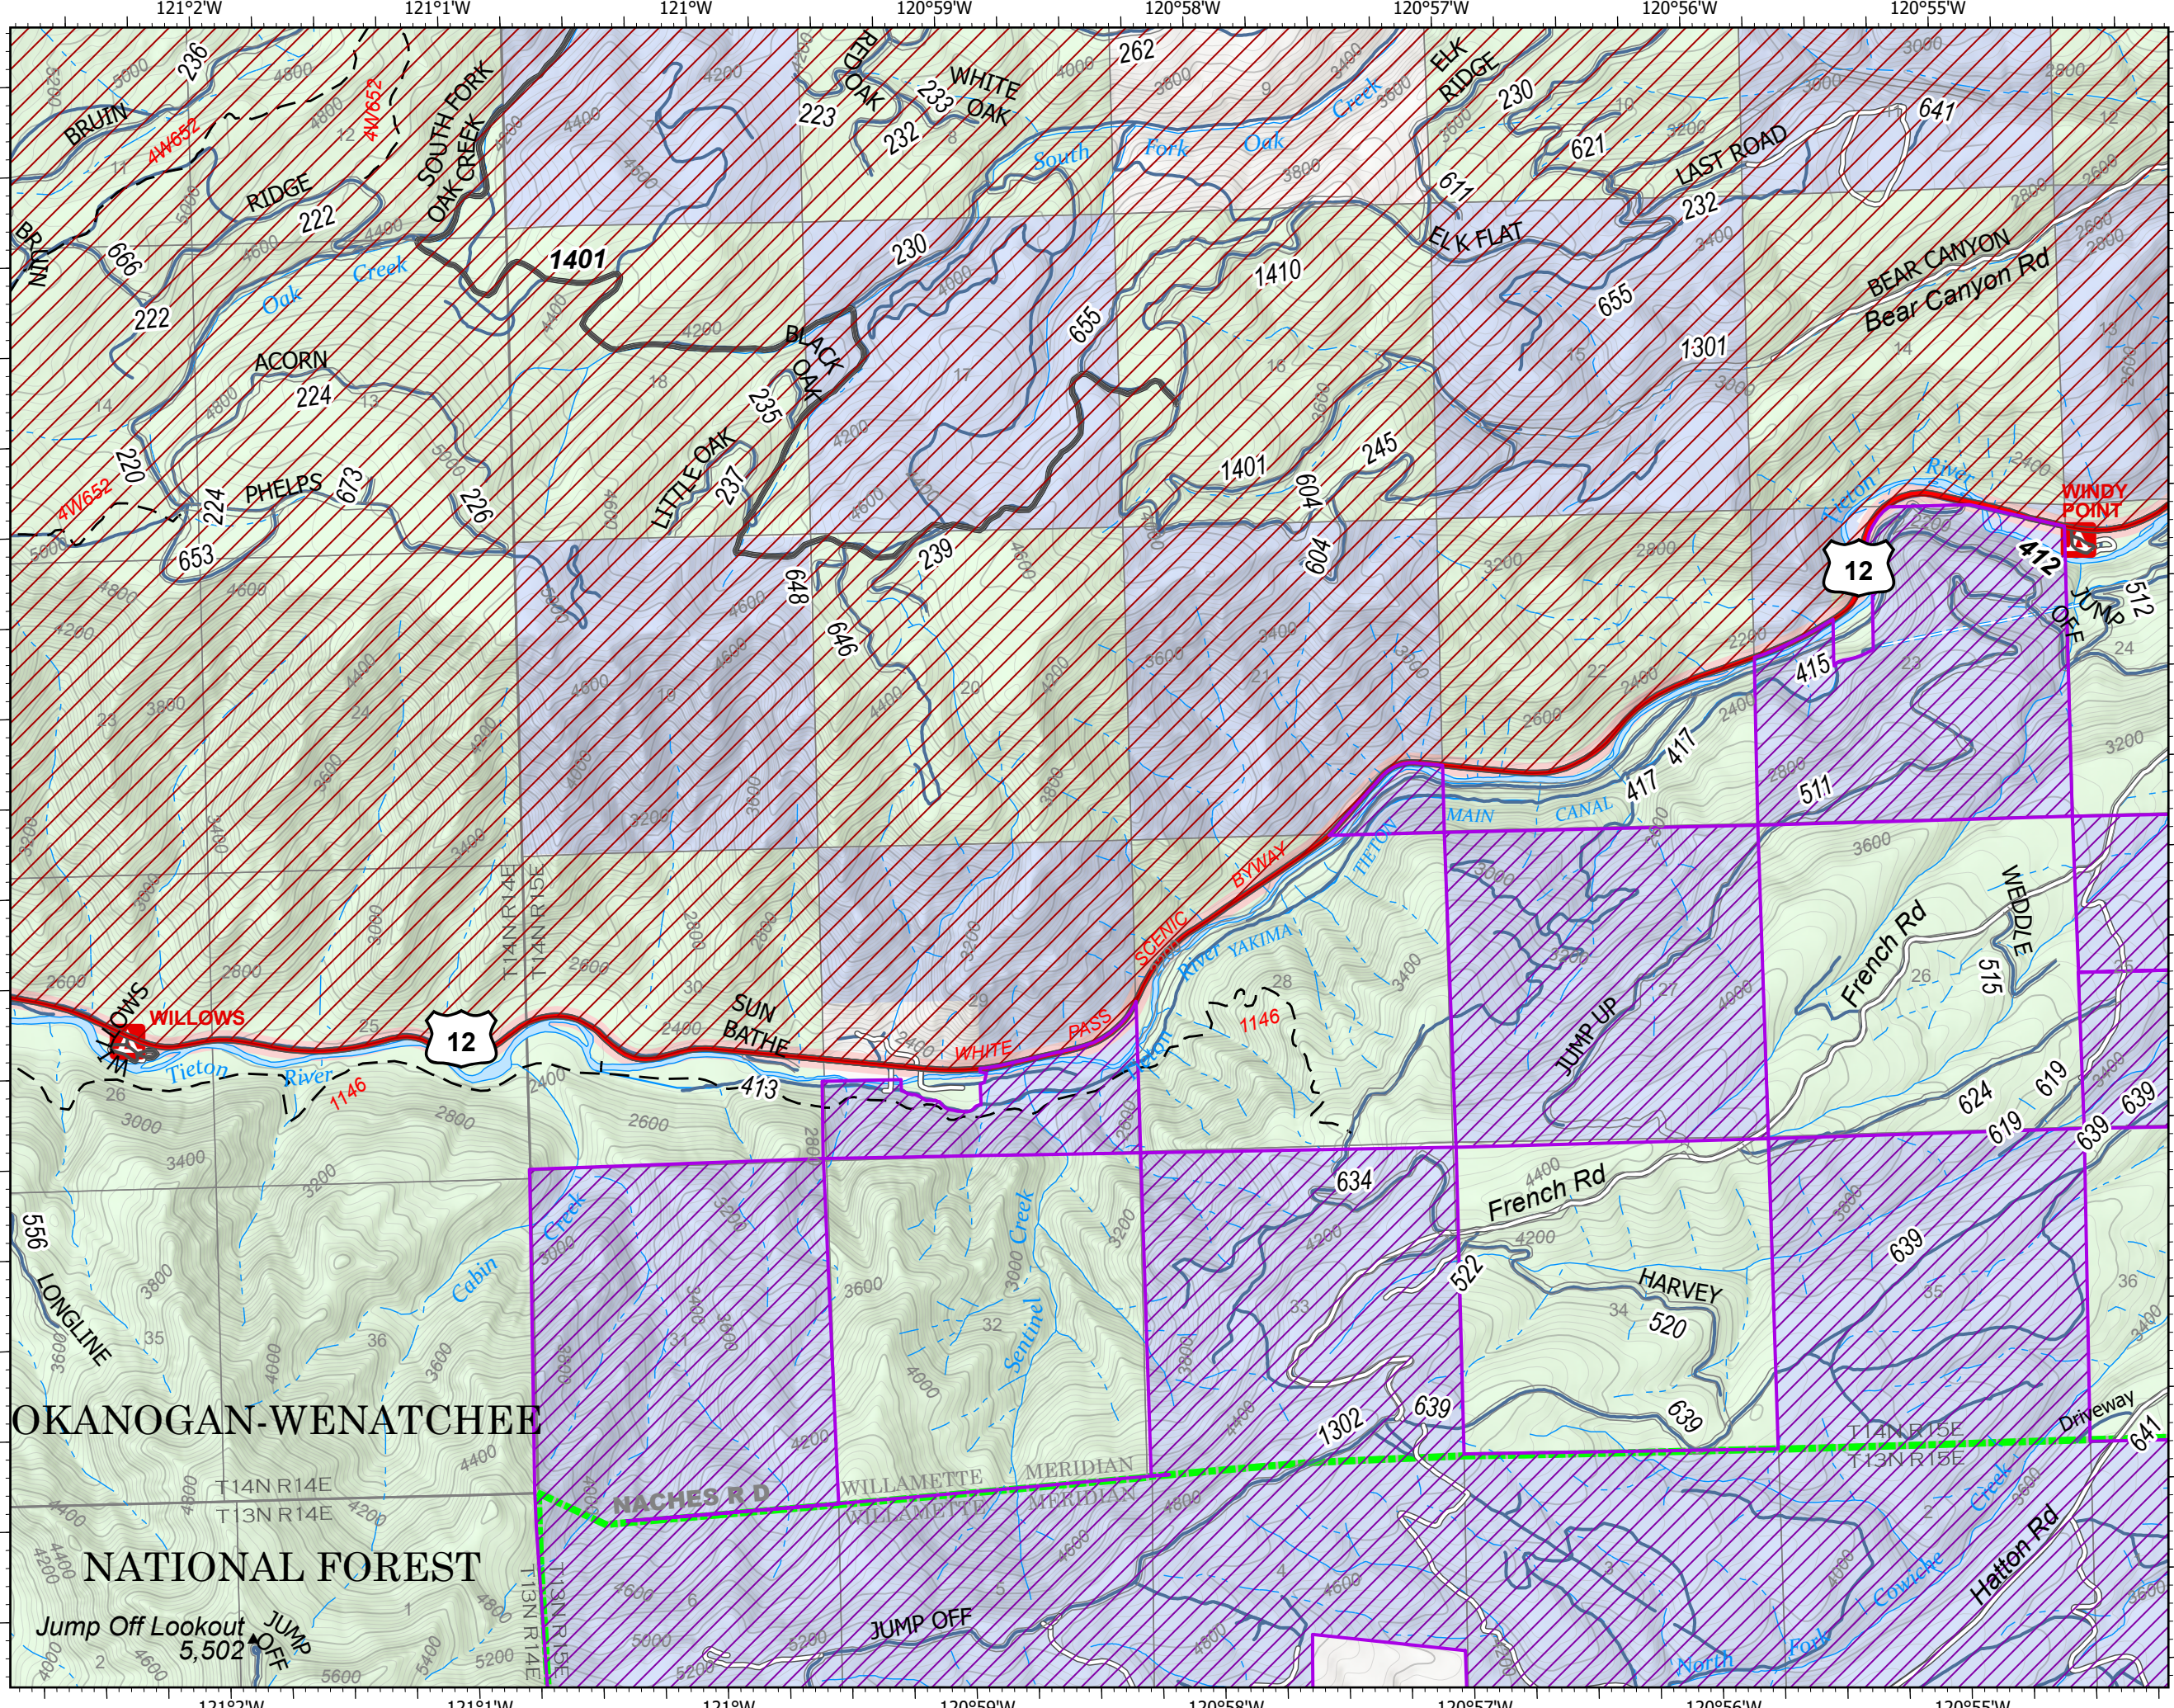

Forest Closure

Schneider Springs
WA-OWF-000453

9/2/21

83,647 acres at 8/31/21 1815

Page 6

- FS - Suitable for Passenger Car
- FS - High Clearance/Closed
- Primary Highway
- Dirt (Not Paved)
- Gravel Road
- Dirt Roads
- Unimproved Roads
- Closed Roads
- State or PVT
- Administrative FS Boundary
- State Closure Area
- Forest Closure Area
- Bureau of Land Management
- US Forest Service
- National Park Service
- Bureau of Reclamation
- State
- Other Public
- Private

OKANOGAN-WENATCHEE

NATIONAL FOREST

Jump Off Lookout
5,502