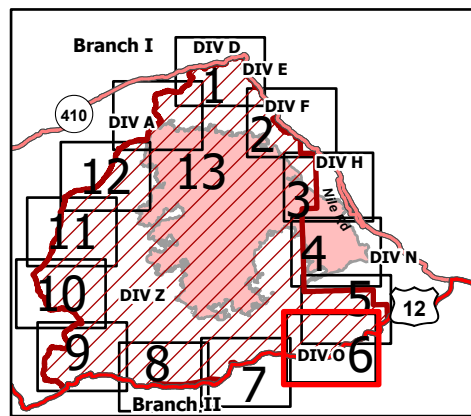

Forest Closure

Schneider Springs
WA-OWF-000453

9/2/21

83,647 acres at 8/31/21 1815

Page 6

- FS - Suitable for Passenger Car
- FS - High Clearance/Closed
- Primary Highway
- Dirt (Not Paved)
- Gravel Road
- Dirt Roads
- Unimproved Roads
- Closed Roads
- State or PVT
- Administrative FS Boundary
- State Closure Area
- Forest Closure Area
- Bureau of Land Management
- US Forest Service
- National Park Service
- Bureau of Reclamation
- State
- Other Public
- Private

OKANOGAN-WENATCHEE

NATIONAL FOREST

Jump Off Lookout
5,502