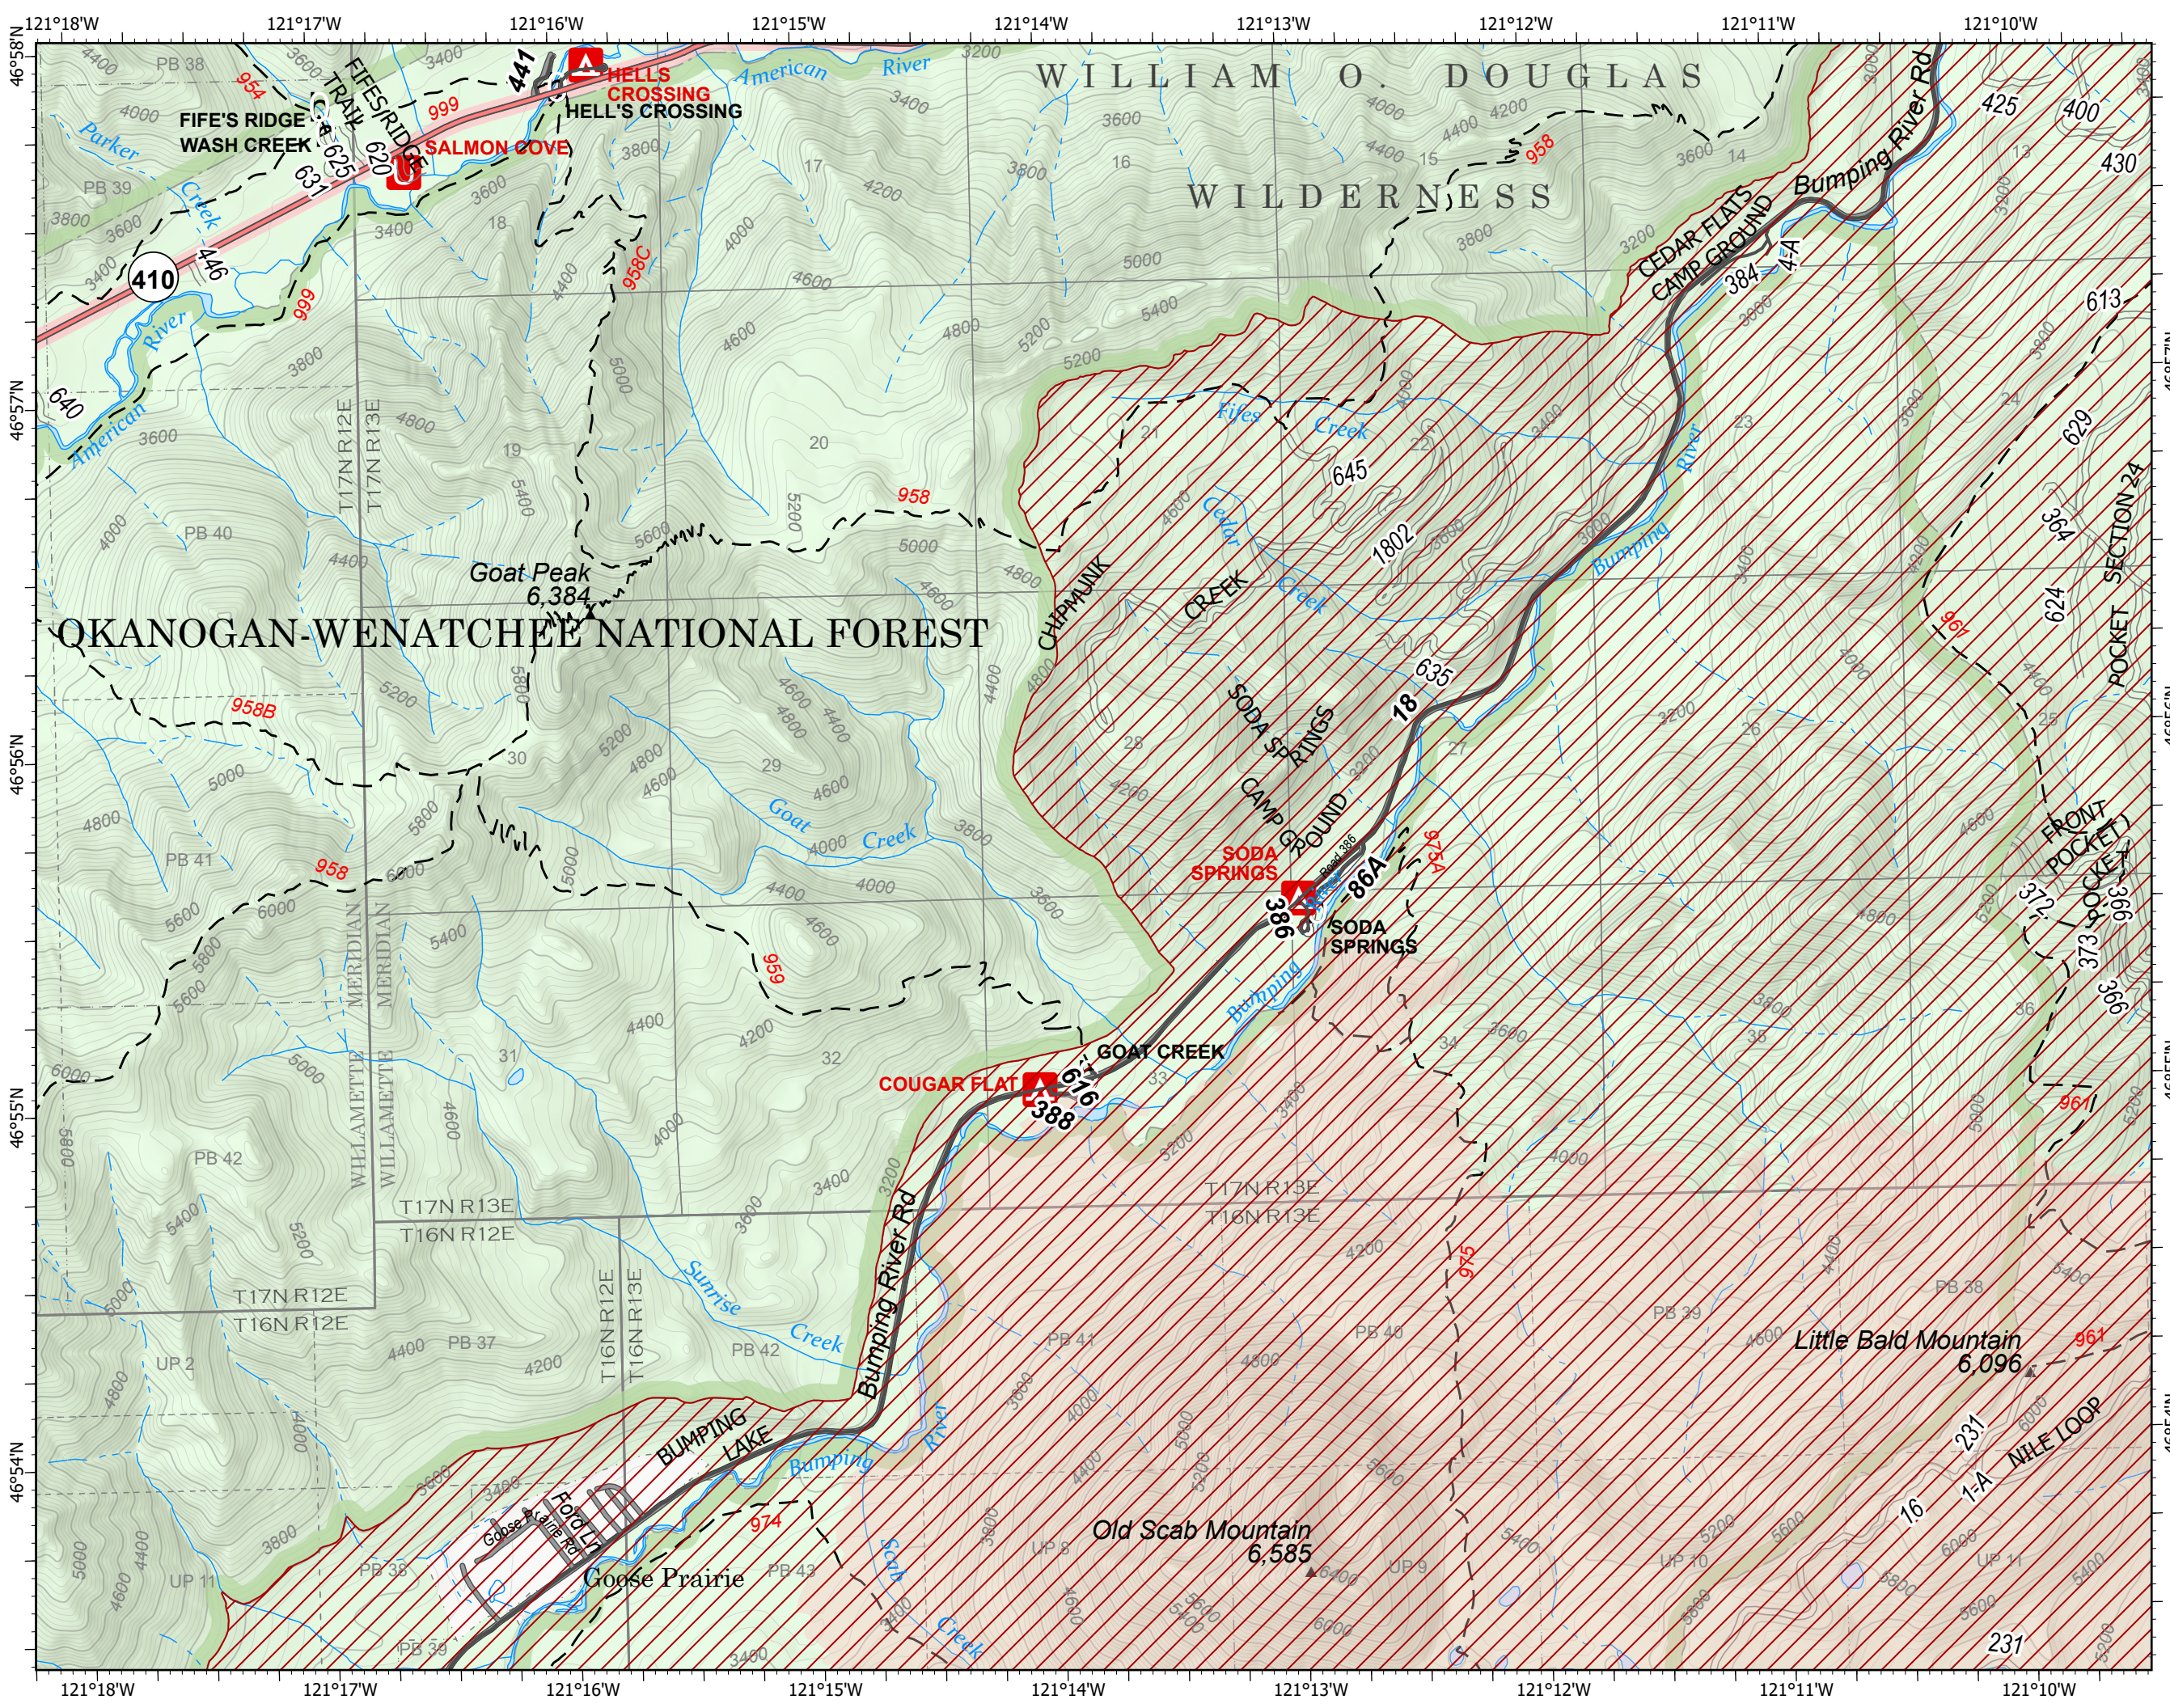

Forest Closure

Schneider Springs
WA-OWF-000453

9/3/21

84,509 acres at 9/1/21 1820

Page 13

- FS - Suitable for Passenger Car
- FS - High Clearance/Closed
- Secondary Highway
- Paved Roads
- Dirt (Not Paved)
- Paved Road
- Gravel Road
- Dirt Roads
- Unimproved Roads
- Closed Roads
- Administrative FS Boundary
- FS Wilderness Boundary
- Wildfire Daily Fire Perimeter
- Forest Closure Area
- Bureau of Land Management
- US Forest Service
- National Park Service
- Bureau of Reclamation
- State
- Other Public
- Private

9/2/2021 2234
Acres from IR
North American 1983 Datum.
Lat/Long Grid

OKANOGAN-WENATCHEE NATIONAL FOREST

WILLIAM O DOUGLAS WILDERNESS