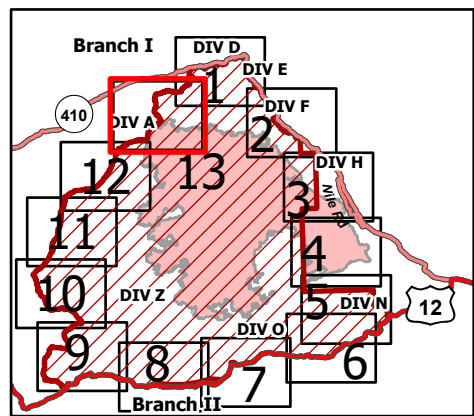

Forest Closure

Schneider Springs
WA-OWF-000453

9/3/21

84,509 acres at 9/1/21 1820

Page 13

- FS - Suitable for Passenger Car
- FS - High Clearance/Closed
- Secondary Highway
- Paved Roads
- Dirt (Not Paved)
- Paved Road
- Gravel Road
- Dirt Roads
- Unimproved Roads
- Closed Roads
- Administrative FS Boundary
- FS Wilderness Boundary
- Wildfire Daily Fire Perimeter
- Forest Closure Area
- Bureau of Land Management
- US Forest Service
- National Park Service
- Bureau of Reclamation
- State
- Other Public
- Private

9/2/2021 2234
Acres from IR
North American 1983 Datum.
Lat/Long Grid

OKANOGAN-WENATCHEE NATIONAL FOREST

WILLIAM O DOUGLAS WILDERNESS