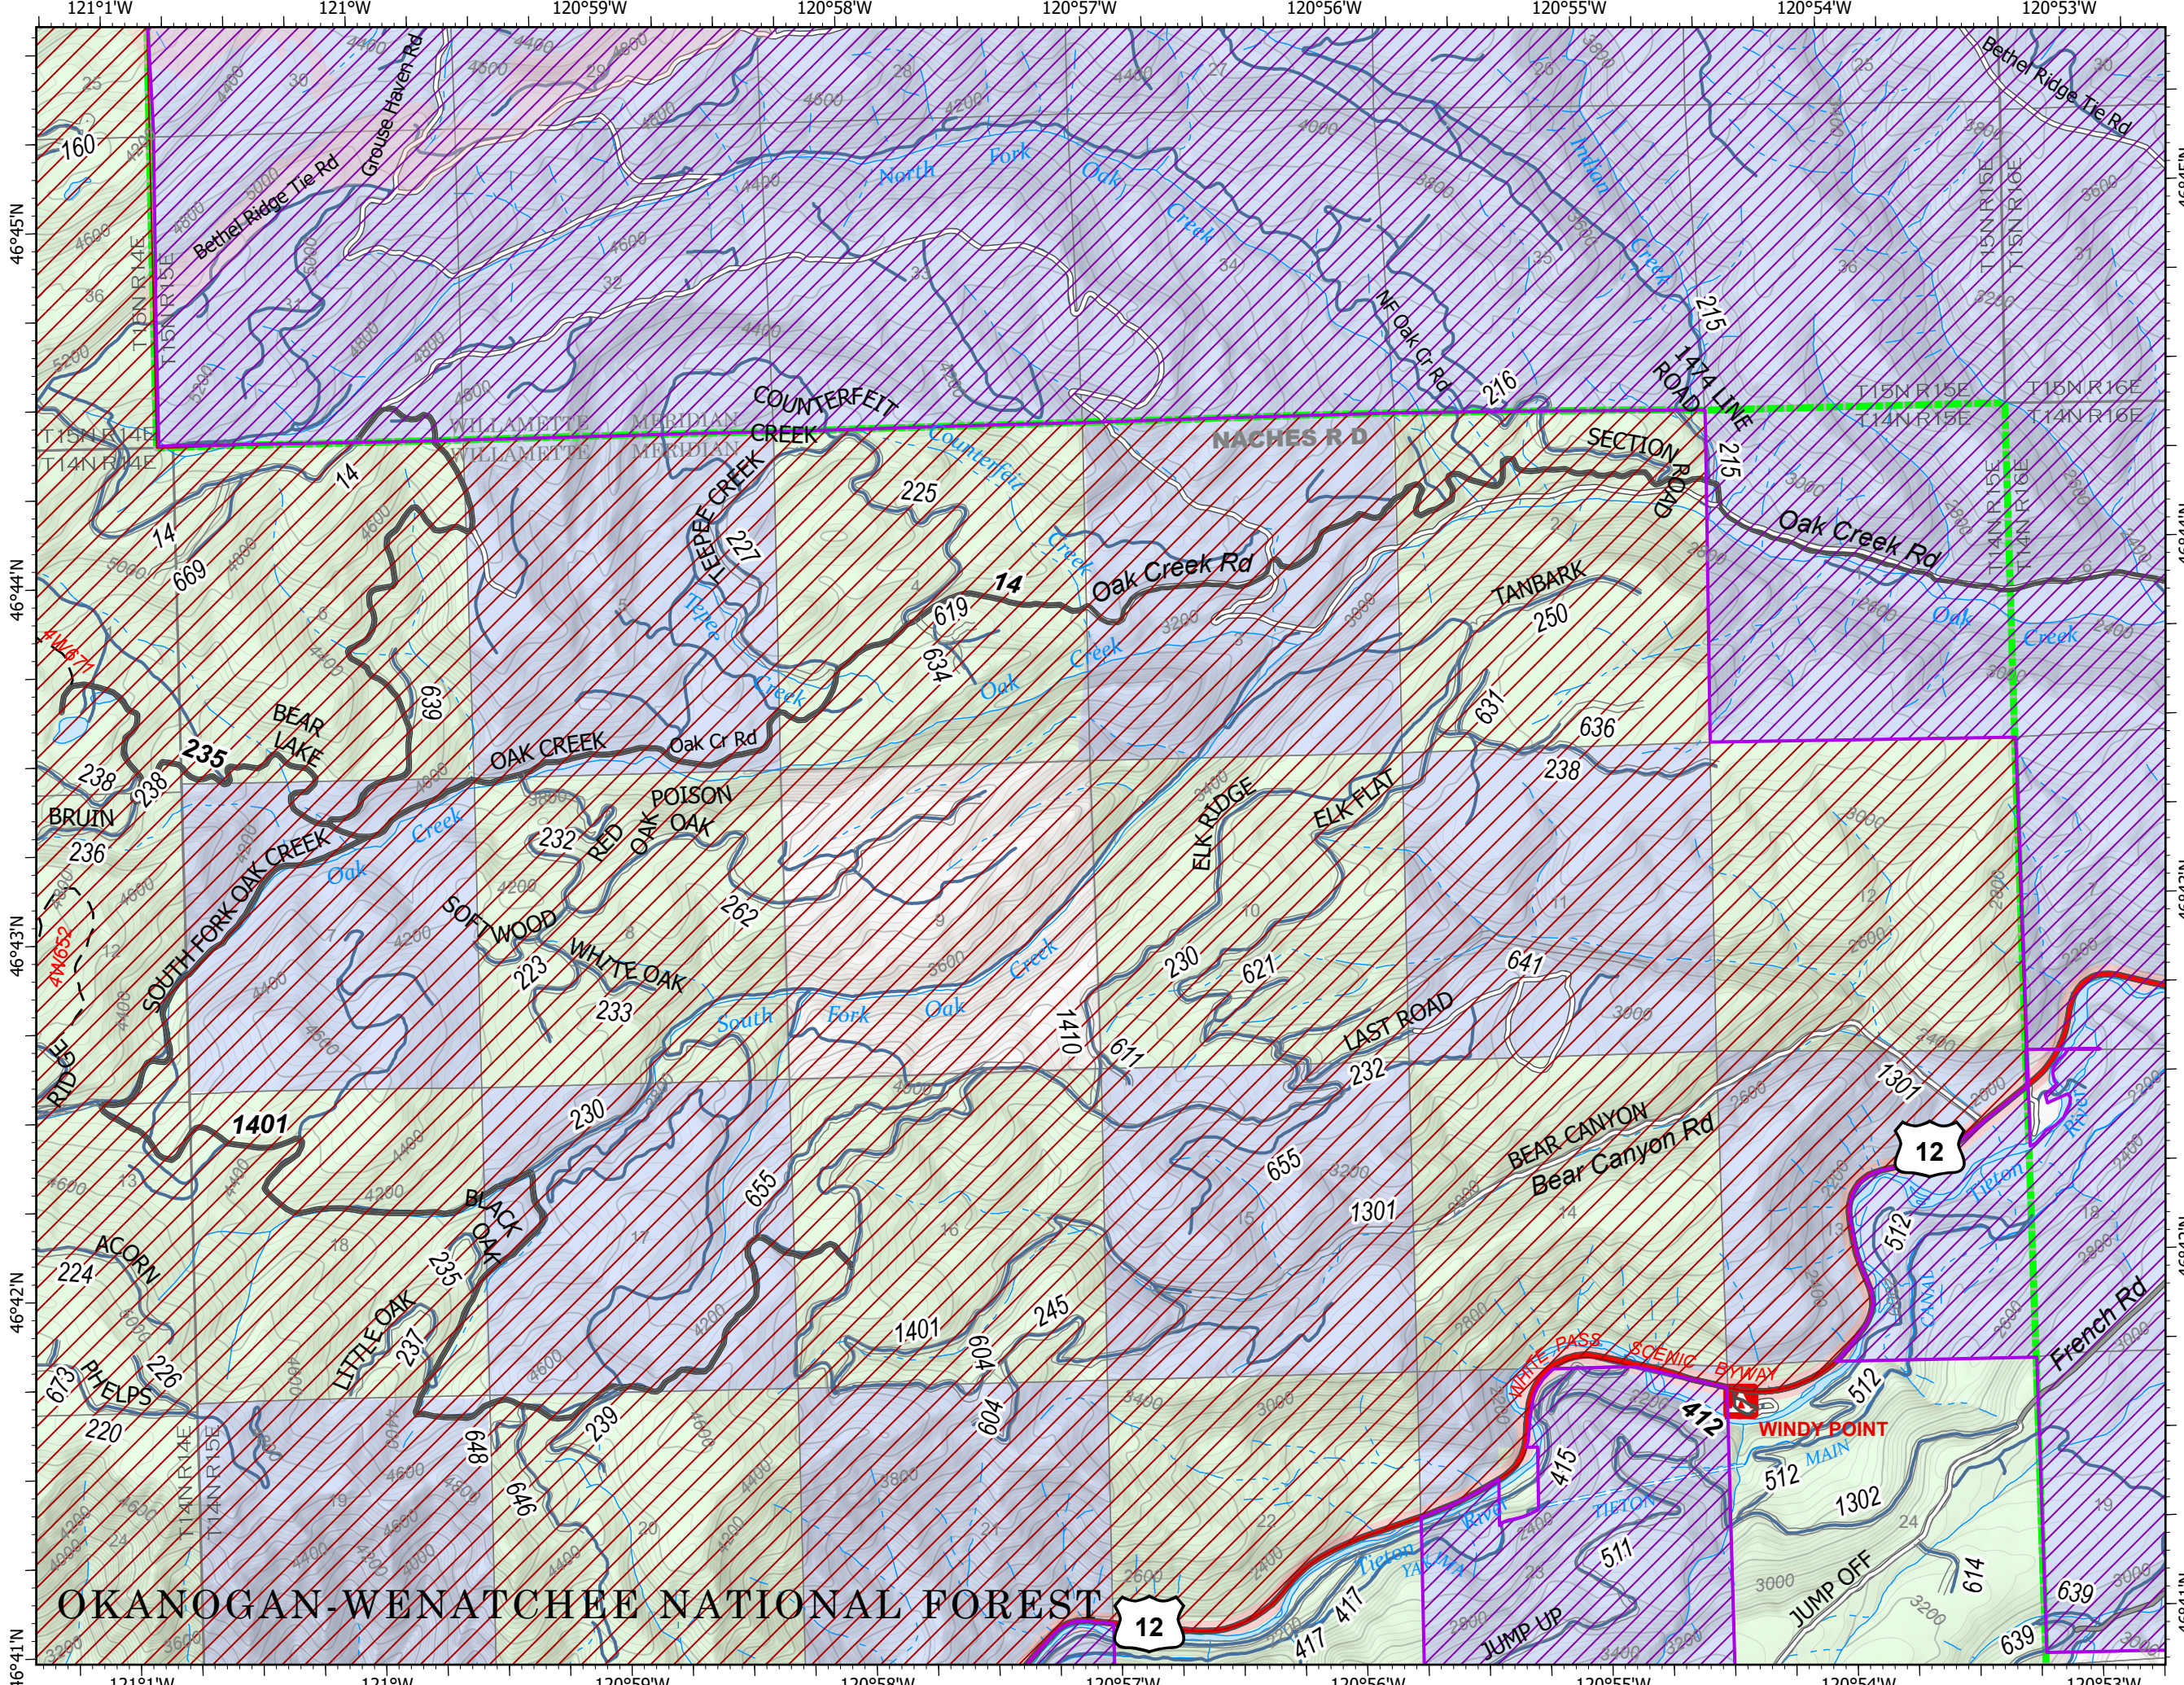

# Forest Closure

Schneider Springs  
WA-OWF-000453

9/3/21

84,509 acres at 9/1/21 1820

Page 5

- FS - Suitable for Passenger Car
- FS - High Clearance/Closed
- Primary Highway
- Paved Roads
- Dirt (Not Paved)
- Gravel Road
- Dirt Roads
- Unimproved Roads
- Closed Roads
- State or PVT
- Administrative FS Boundary
- Wildfire Daily Fire Perimeter
- State Closure Area
- Forest Closure Area
- Bureau of Land Management
- US Forest Service
- National Park Service
- Bureau of Reclamation
- State
- Other Public
- Private

OKANOGAN-WENATCHEE NATIONAL FOREST