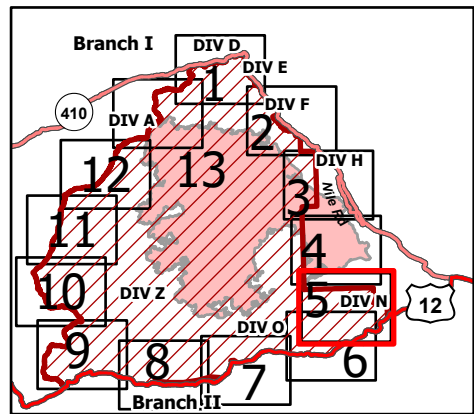

# Forest Closure

Schneider Springs  
WA-OWF-000453

9/3/21

84,509 acres at 9/1/21 1820

Page 5

- FS - Suitable for Passenger Car
- FS - High Clearance/Closed
- Primary Highway
- Paved Roads
- Dirt (Not Paved)
- Gravel Road
- Dirt Roads
- Unimproved Roads
- Closed Roads
- State or PVT
- Administrative FS Boundary
- Wildfire Daily Fire Perimeter
- State Closure Area
- Forest Closure Area
- Bureau of Land Management
- US Forest Service
- National Park Service
- Bureau of Reclamation
- State
- Other Public
- Private