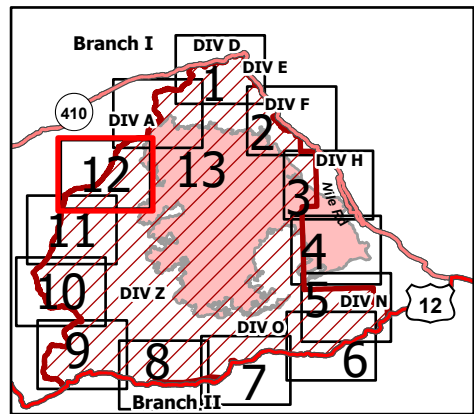

Forest Closure

Schneider Springs
WA-OWF-000453

9/4/21

85,639 acres at 9/2/21 2305

Page 12

- FS - Suitable for Passenger Car
- FS - High Clearance/Closed
- Paved Roads
- Paved Road
- Dirt Roads
- Unimproved Roads
- Closed Roads
- Administrative FS Boundary
- FS Wilderness Boundary
- Wildfire Daily Fire Perimeter
- Forest Closure Area
- Bureau of Land Management
- US Forest Service
- National Park Service
- Bureau of Reclamation
- State
- Other Public
- Private

9/3/2021 2129
Acres from IR
North American 1983 Datum.
Lat/Long Grid