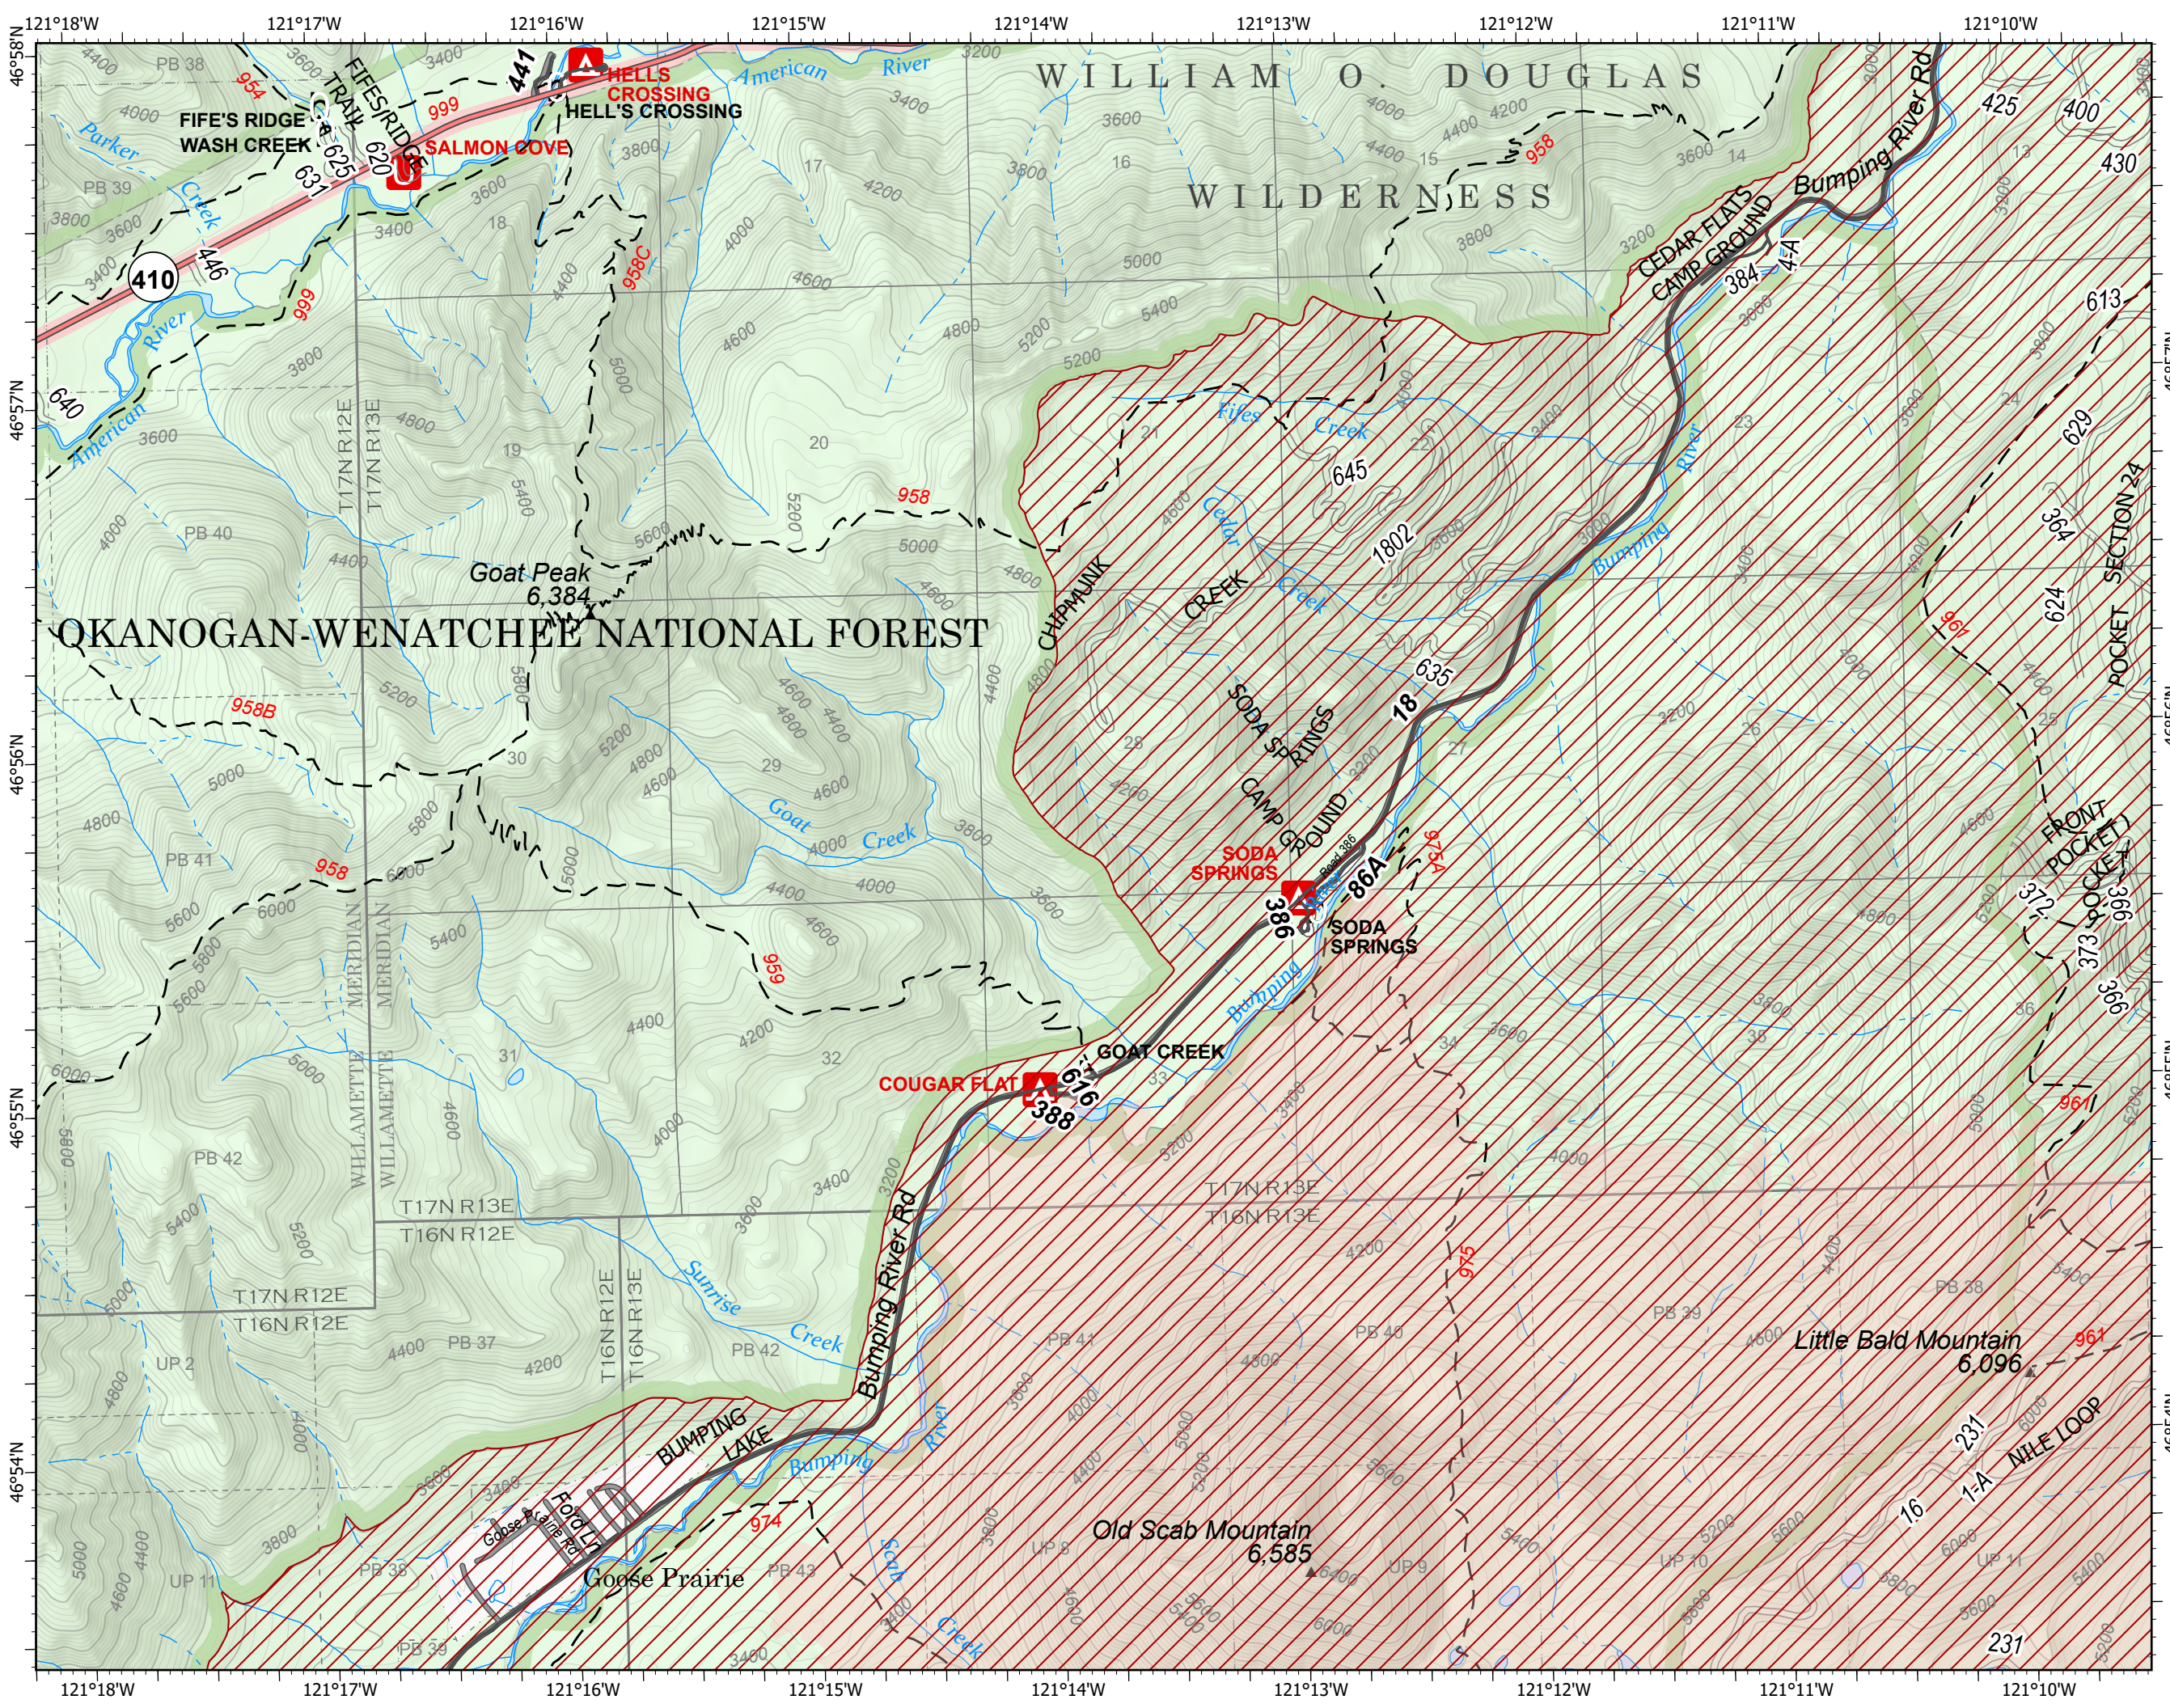

Forest Closure

Schneider Springs
WA-OWF-000453

9/4/21

85,639 acres at 9/2/21 2305

Page 13

- FS - Suitable for Passenger Car
- FS - High Clearance/Closed
- Secondary Highway
- Paved Roads
- Dirt (Not Paved)
- Paved Road
- Gravel Road
- Dirt Roads
- Unimproved Roads
- Closed Roads
- Administrative FS Boundary
- FS Wilderness Boundary
- Wildfire Daily Fire Perimeter
- Forest Closure Area
- Bureau of Land Management
- US Forest Service
- National Park Service
- Bureau of Reclamation
- State
- Other Public
- Private

9/3/2021 2129
Acres from IR
North American 1983 Datum.
Lat/Long Grid

OKANOGAN-WENATCHEE NATIONAL FOREST

WILLIAM O DOUGLAS
WILDERNESS