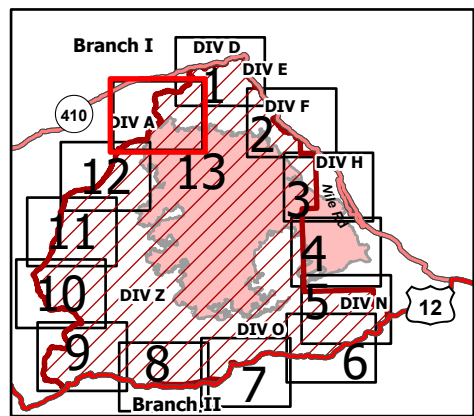

Forest Closure

Schneider Springs
WA-OWF-000453

9/4/21

85,639 acres at 9/2/21 2305

Page 13

- FS - Suitable for Passenger Car
- FS - High Clearance/Closed
- Secondary Highway
- Paved Roads
- Dirt (Not Paved)
- Paved Road
- Gravel Road
- Dirt Roads
- Unimproved Roads
- Closed Roads
- Administrative FS Boundary
- FS Wilderness Boundary
- Wildfire Daily Fire Perimeter
- Forest Closure Area
- Bureau of Land Management
- US Forest Service
- National Park Service
- Bureau of Reclamation
- State
- Other Public
- Private

9/3/2021 2129
Acres from IR
North American 1983 Datum.
Lat/Long Grid

OKANOGAN-WENATCHEE NATIONAL FOREST

WILLIAM O DOUGLAS
WILDERNESS