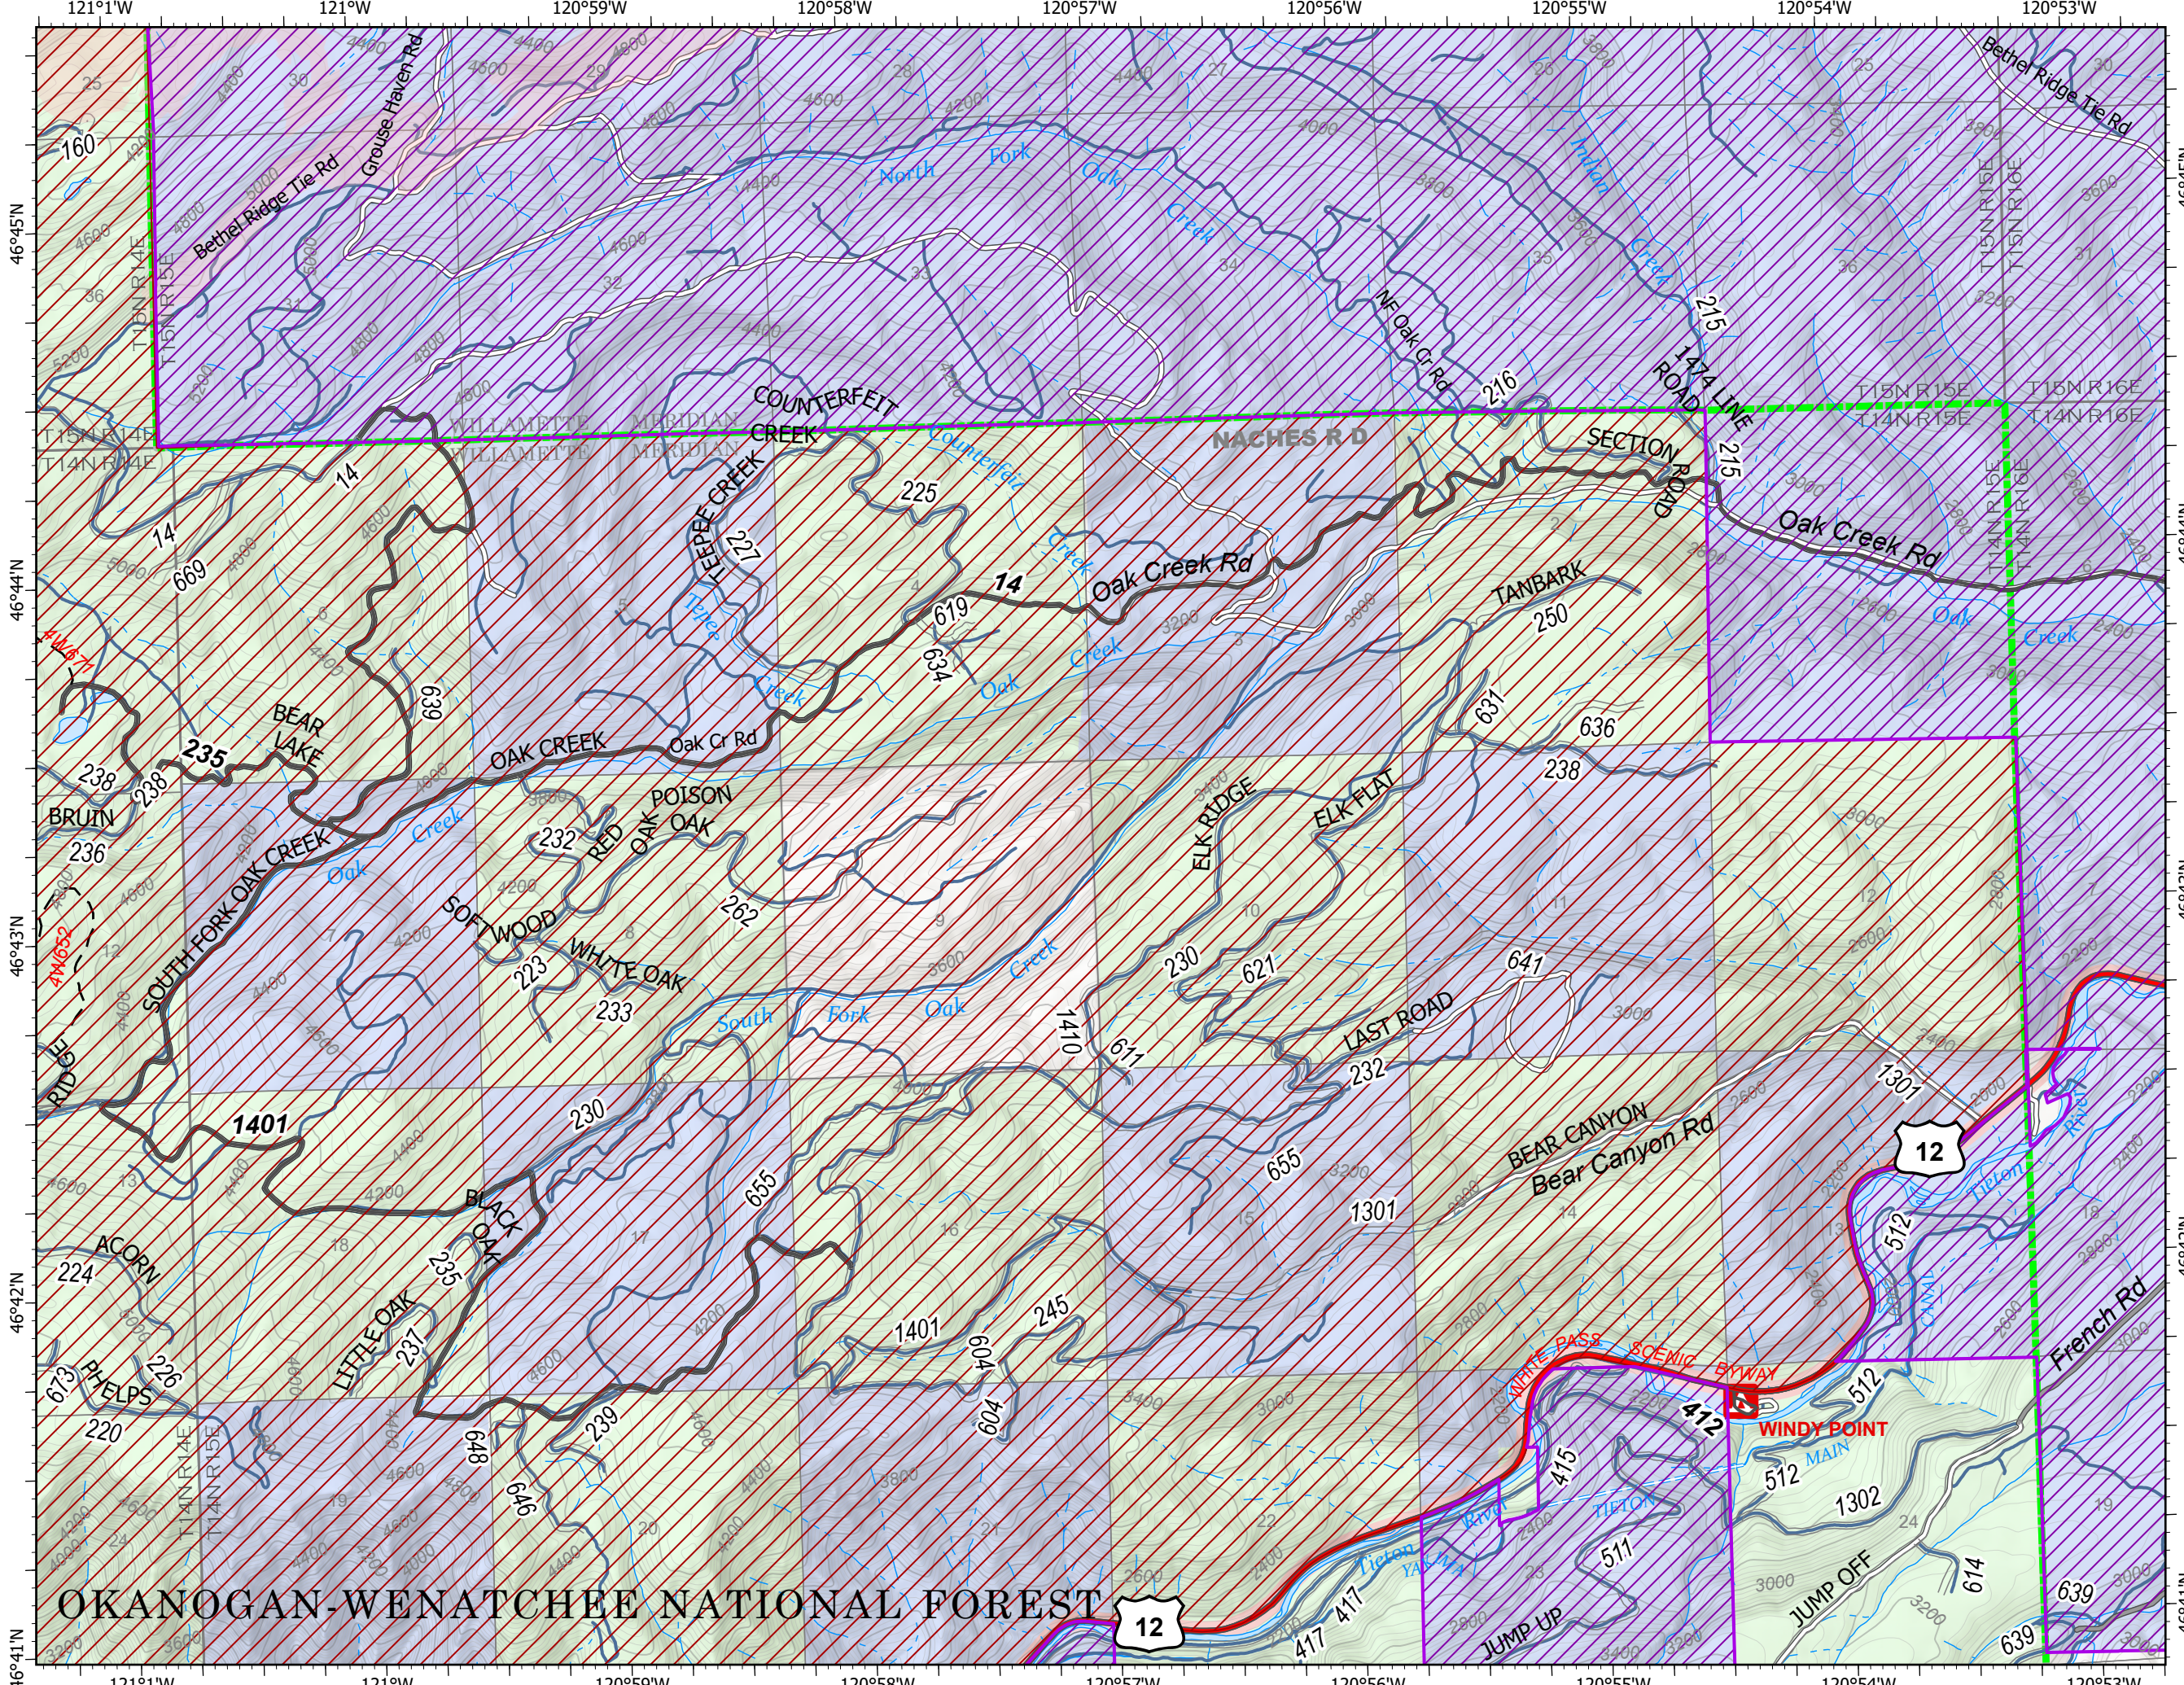

Forest Closure

Schneider Springs
WA-OWF-000453

9/4/21

85,639 acres at 9/2/21 2305

Page 5

- FS - Suitable for Passenger Car
- FS - High Clearance/Closed
- Primary Highway
- Paved Roads
- Dirt (Not Paved)
- Gravel Road
- Dirt Roads
- Unimproved Roads
- Closed Roads
- State or PVT
- Administrative FS Boundary
- Wildfire Daily Fire Perimeter
- State Closure Area
- Forest Closure Area
- Bureau of Land Management
- US Forest Service
- National Park Service
- Bureau of Reclamation
- State
- Other Public
- Private

OKANOGAN-WENATCHEE NATIONAL FOREST